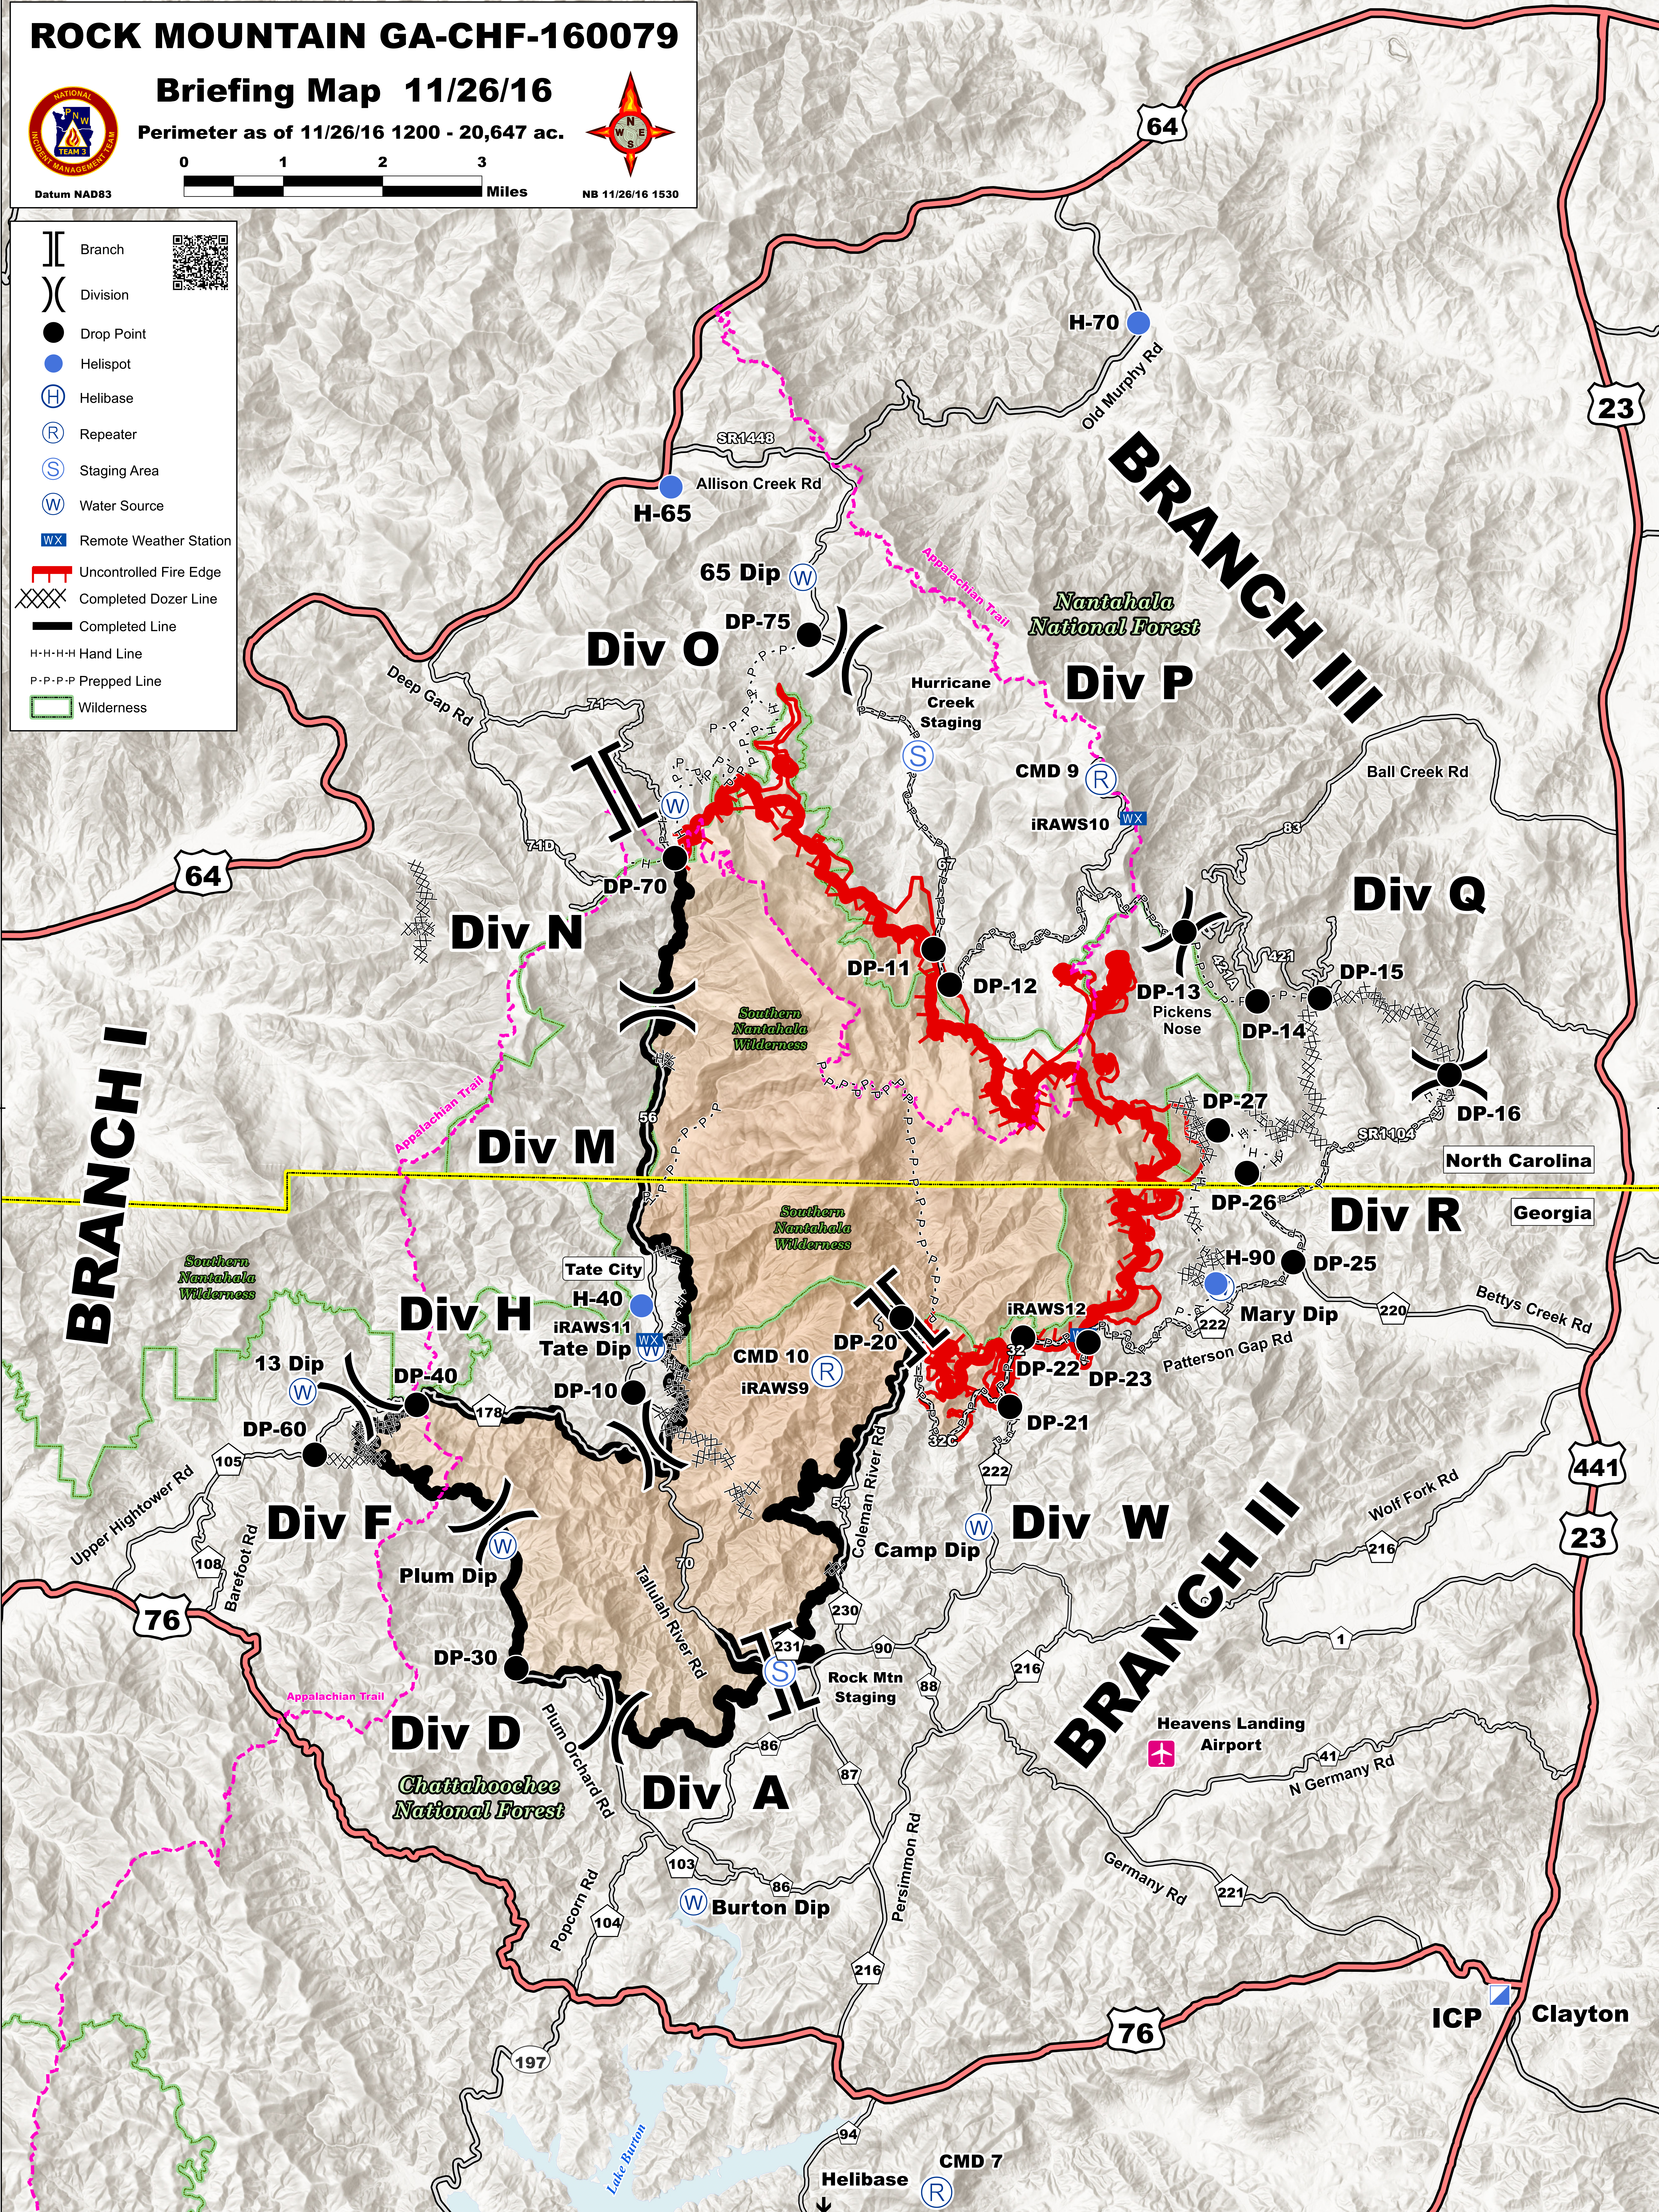

ROCK MOUNTAIN GA-CHF-160079

Briefing Map 11/26/16

Perimeter as of 11/26/16 1200 - 20,647 ac.

NB 11/26/16 1530

- Branch
- Division
- Drop Point
- Helispot
- Helibase
- Repeater
- Staging Area
- Water Source
- Remote Weather Station
- Uncontrolled Fire Edge
- Completed Dozer Line
- Completed Line
- H-H-H-H Hand Line
- P-P-P-P Prepped Line
- Wilderness