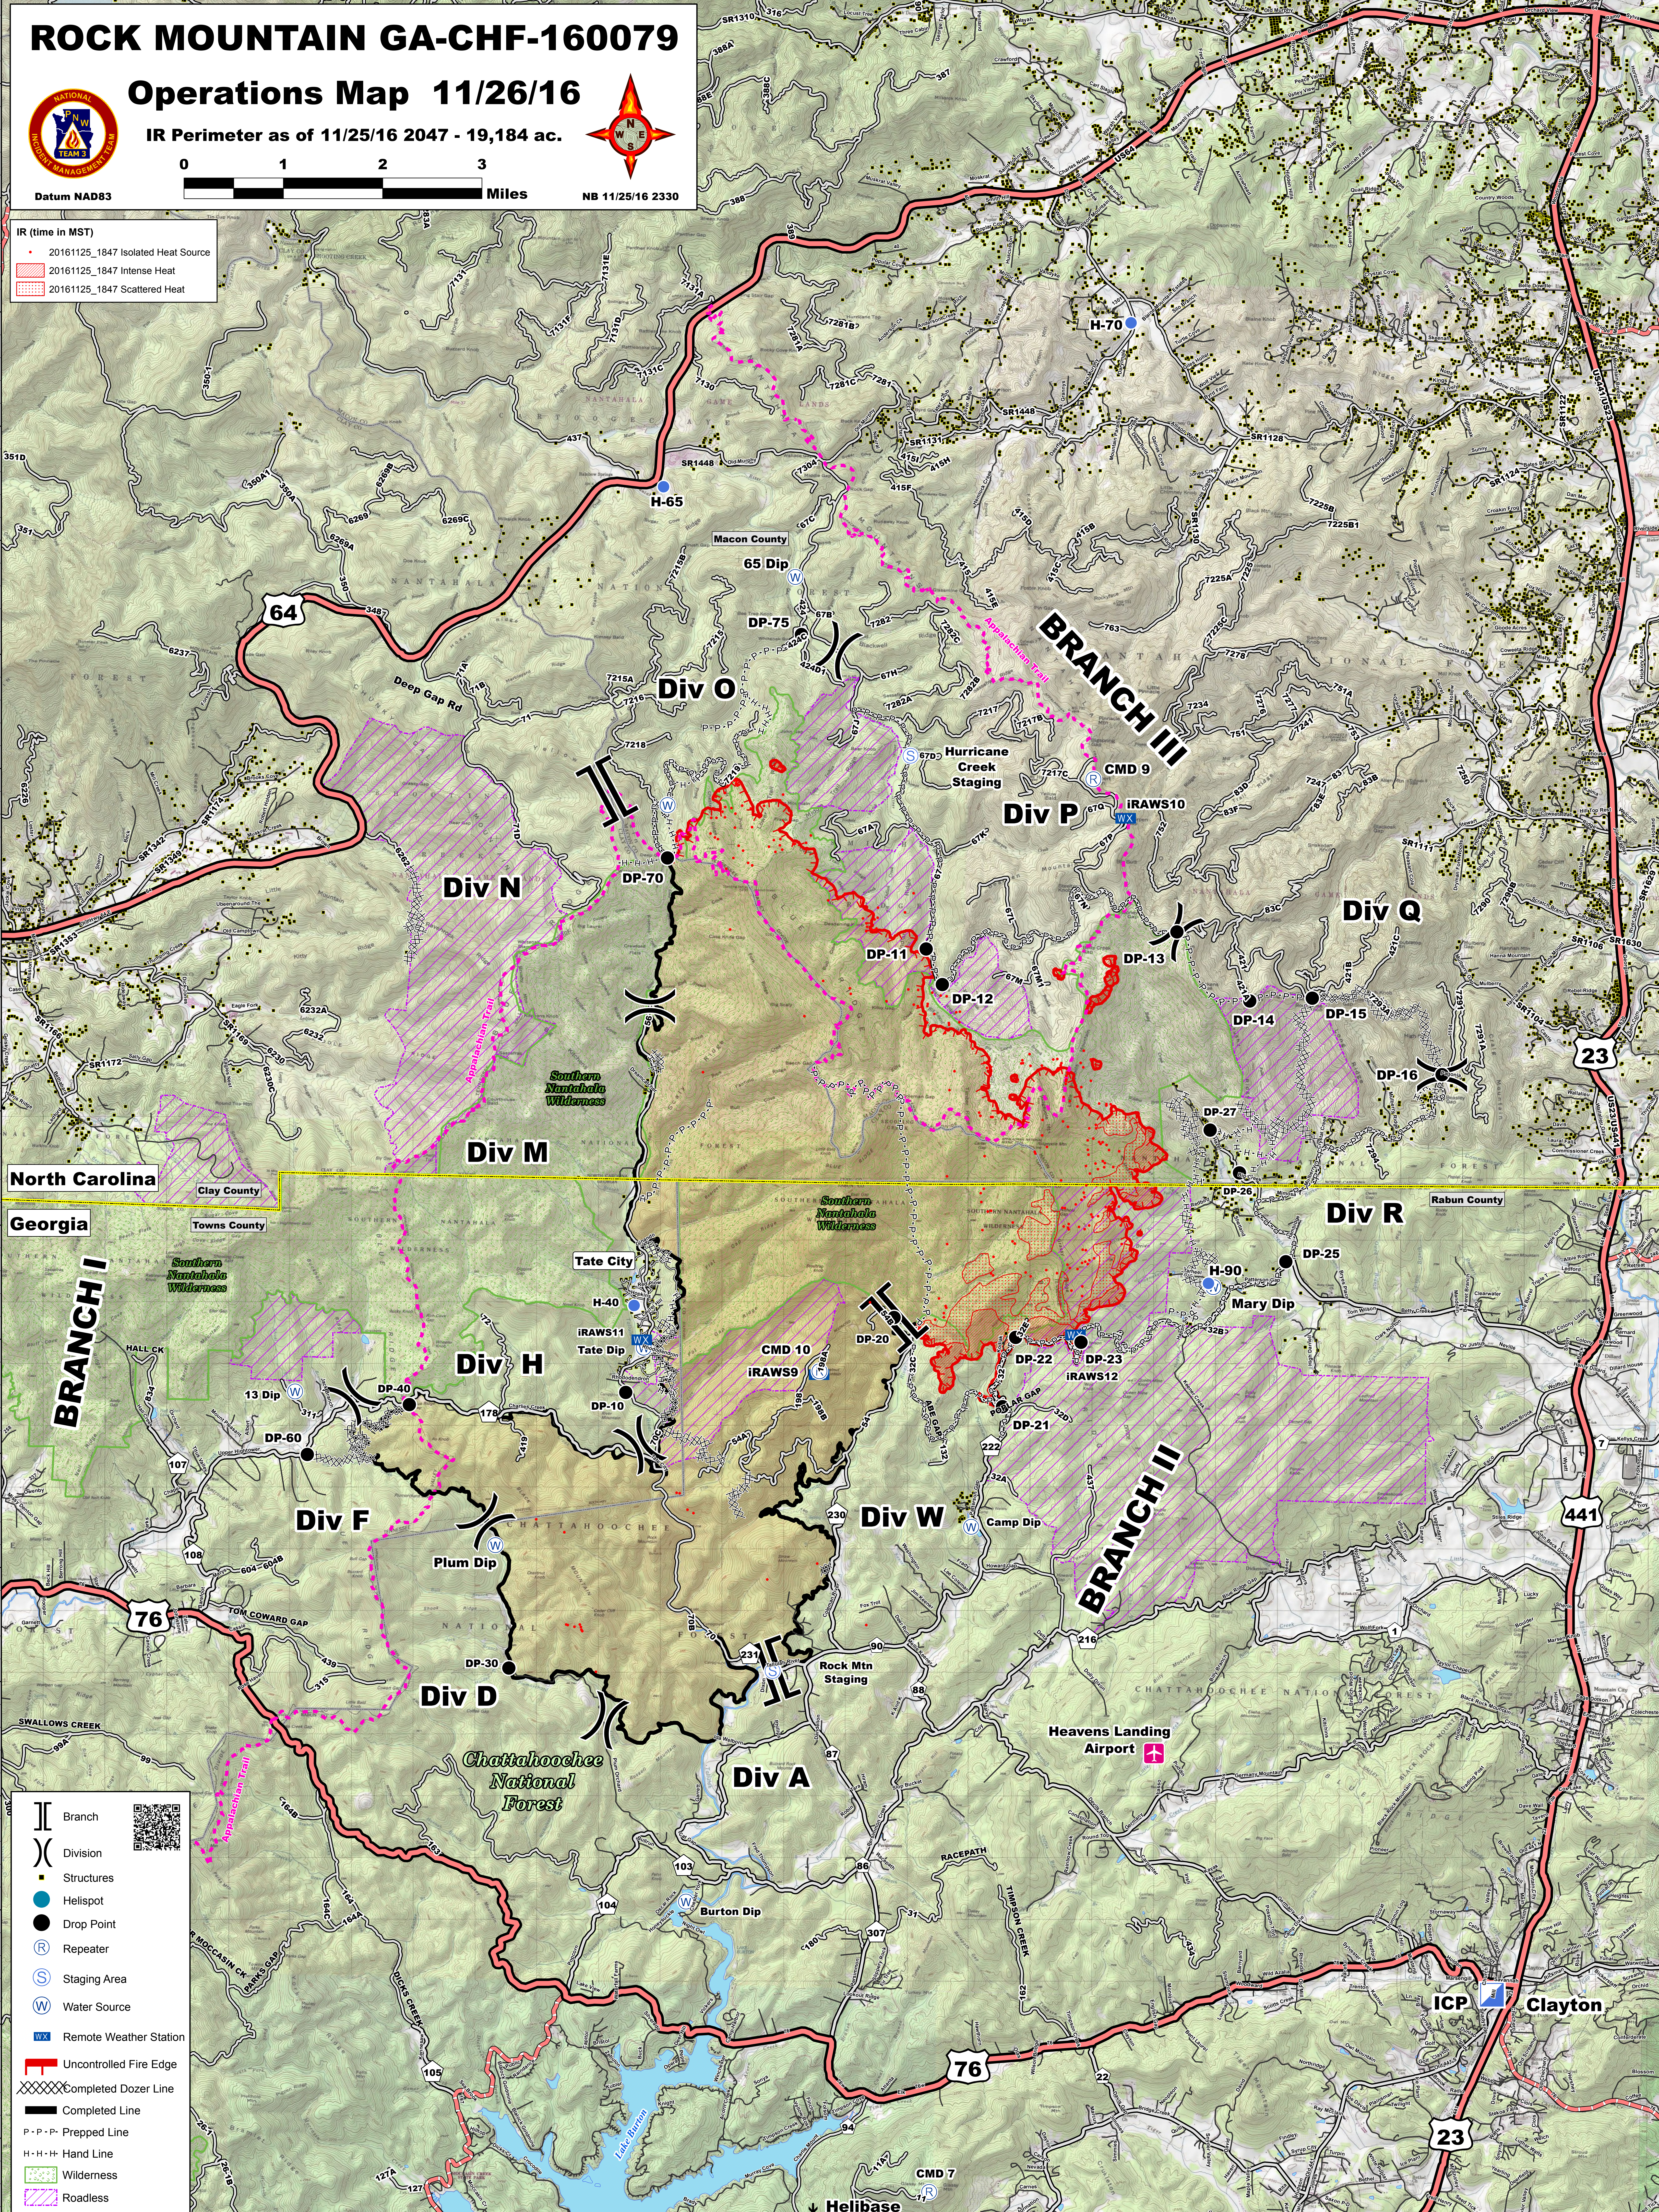

ROCK MOUNTAIN GA-CHF-160079

Operations Map 11/26/16

IR Perimeter as of 11/25/16 2047 - 19,184 ac.

Datum NAD83 NB 11/25/16 2330

- IR (time in MST)
- 20161125_1847 Isolated Heat Source
 - 20161125_1847 Intense Heat
 - 20161125_1847 Scattered Heat

North Carolina
Georgia

- Branch
- Division
- Structures
- Helispot
- Drop Point
- Repeater
- Staging Area
- Water Source
- Remote Weather Station
- Uncontrolled Fire Edge
- Completed Dozer Line
- Completed Line
- Prepped Line
- Hand Line
- Wilderness
- Roadless