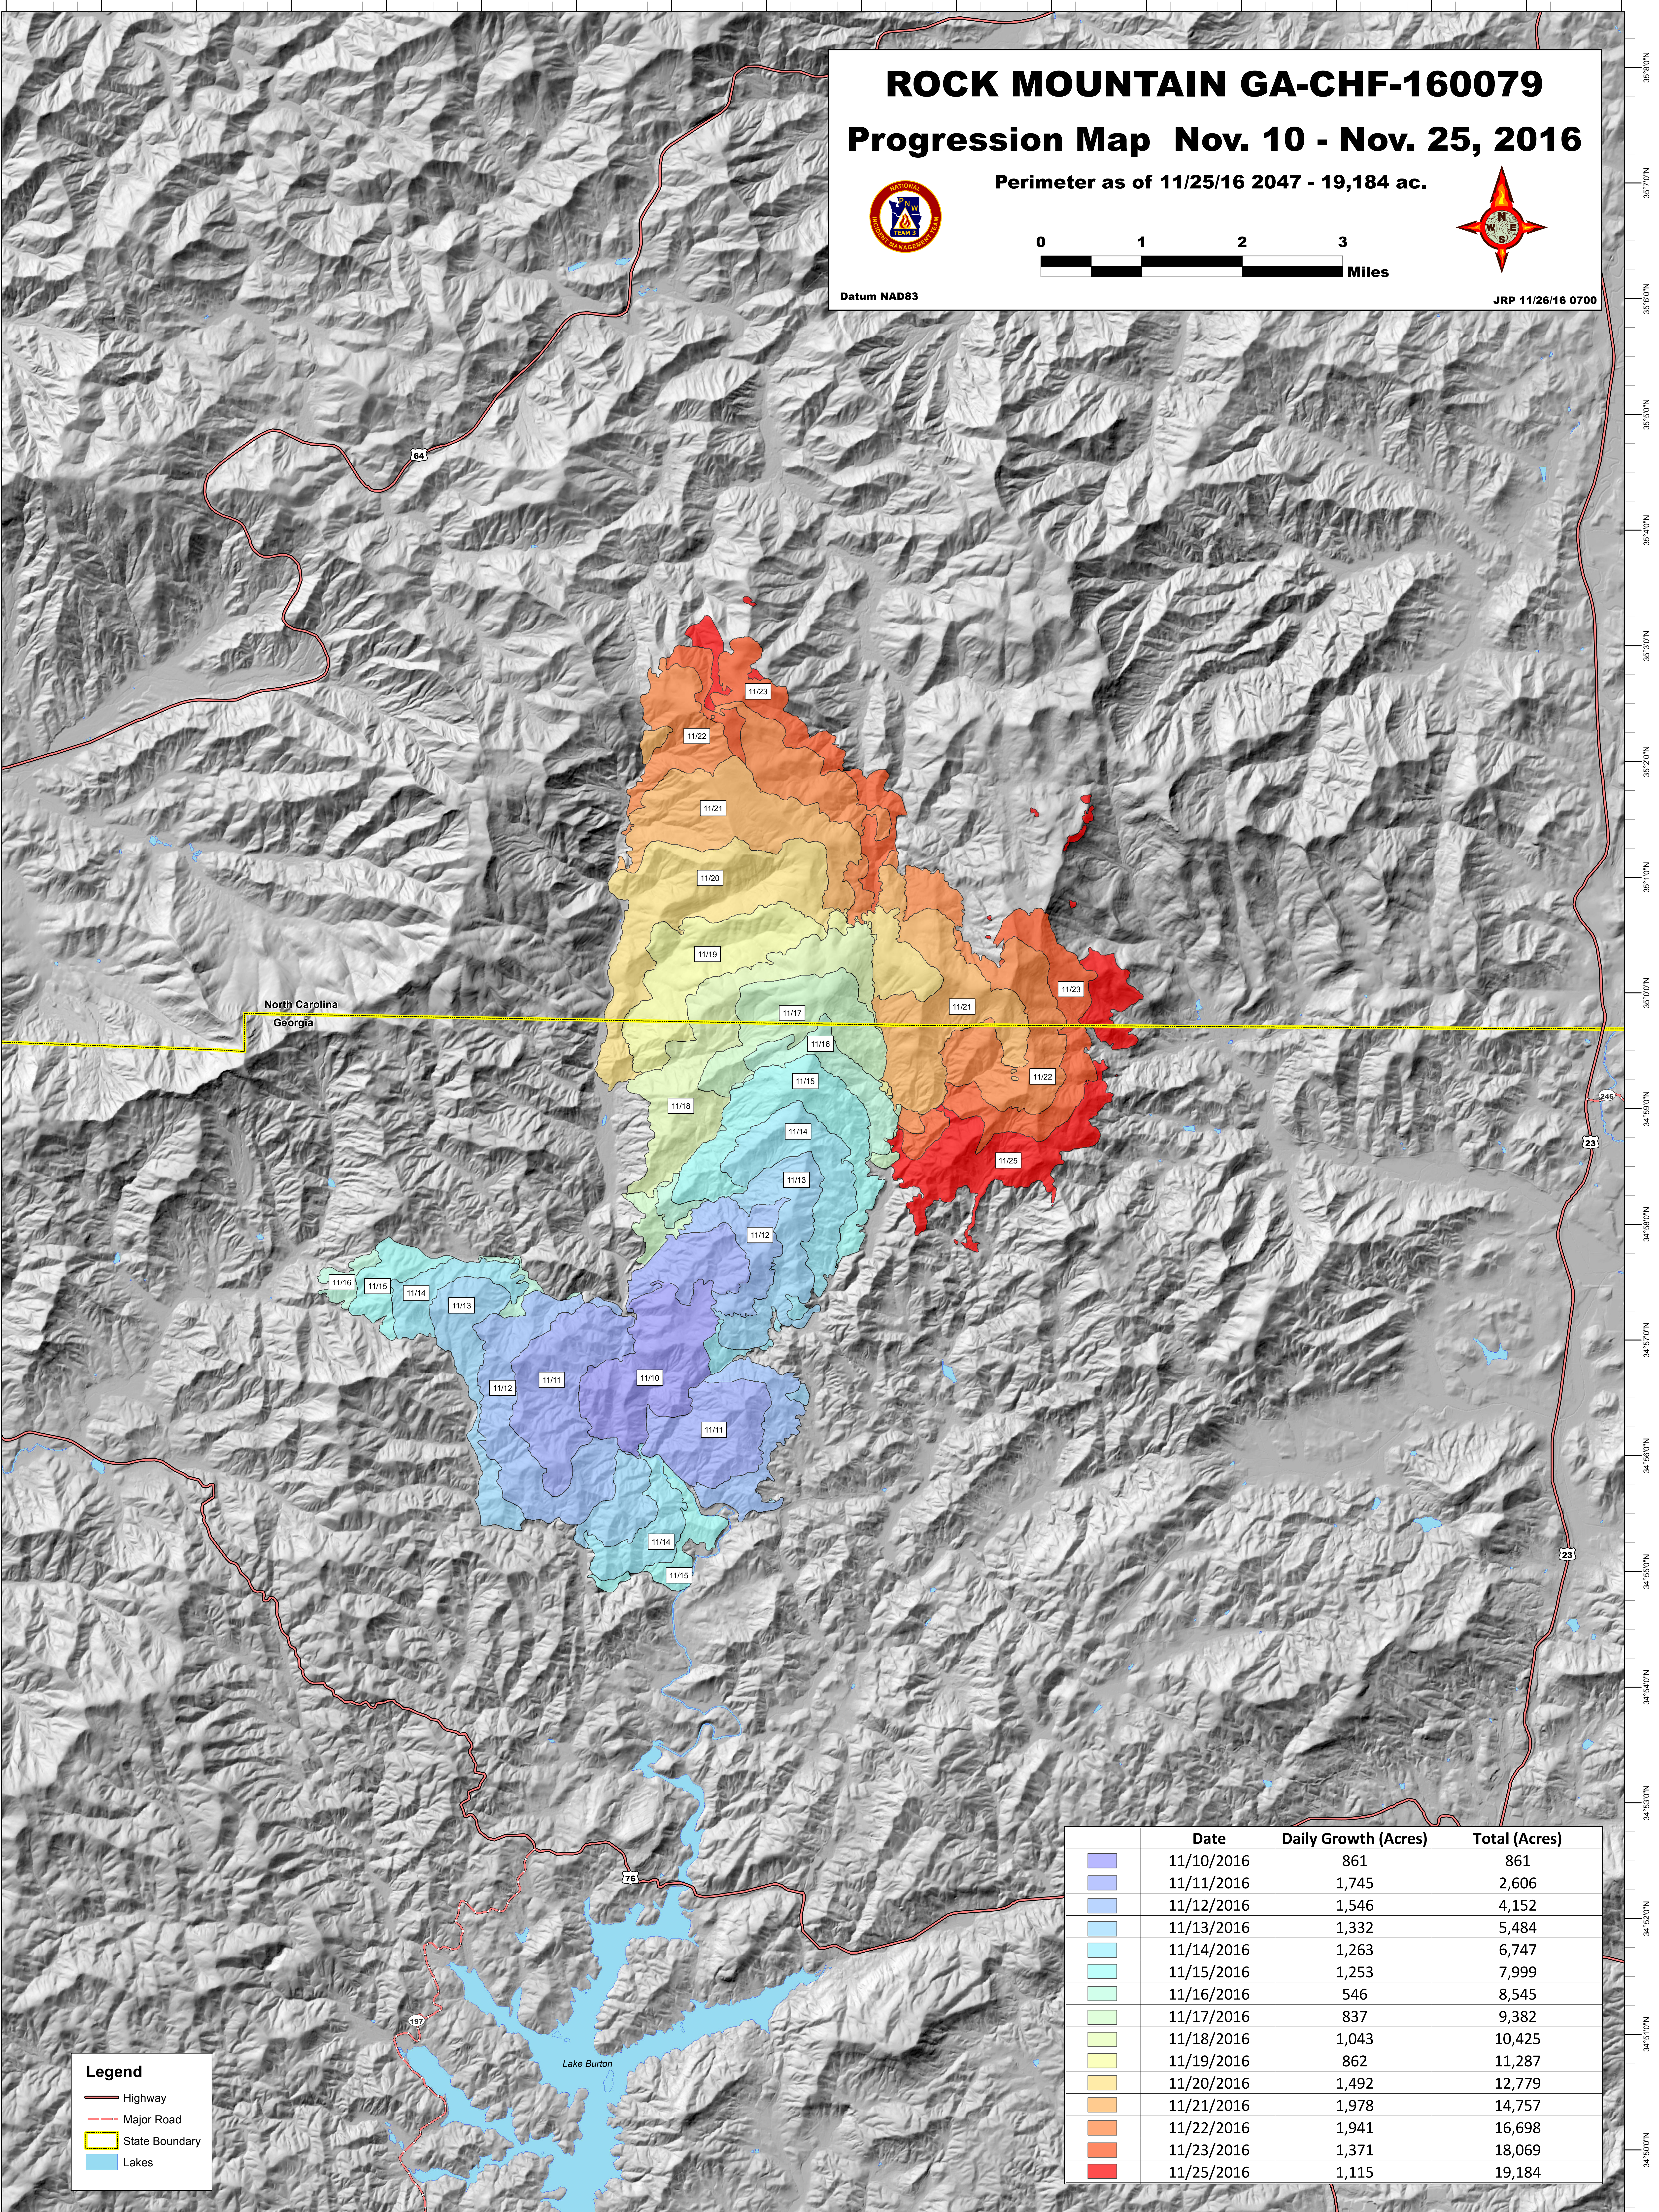

ROCK MOUNTAIN GA-CHF-160079

Progression Map Nov. 10 - Nov. 25, 2016

Perimeter as of 11/25/16 2047 - 19,184 ac.

Datum NAD83

JRP 11/26/16 0700

Legend

- Highway
- Major Road
- State Boundary
- Lakes

	Date	Daily Growth (Acres)	Total (Acres)
	11/10/2016	861	861
	11/11/2016	1,745	2,606
	11/12/2016	1,546	4,152
	11/13/2016	1,332	5,484
	11/14/2016	1,263	6,747
	11/15/2016	1,253	7,999
	11/16/2016	546	8,545
	11/17/2016	837	9,382
	11/18/2016	1,043	10,425
	11/19/2016	862	11,287
	11/20/2016	1,492	12,779
	11/21/2016	1,978	14,757
	11/22/2016	1,941	16,698
	11/23/2016	1,371	18,069
	11/25/2016	1,115	19,184