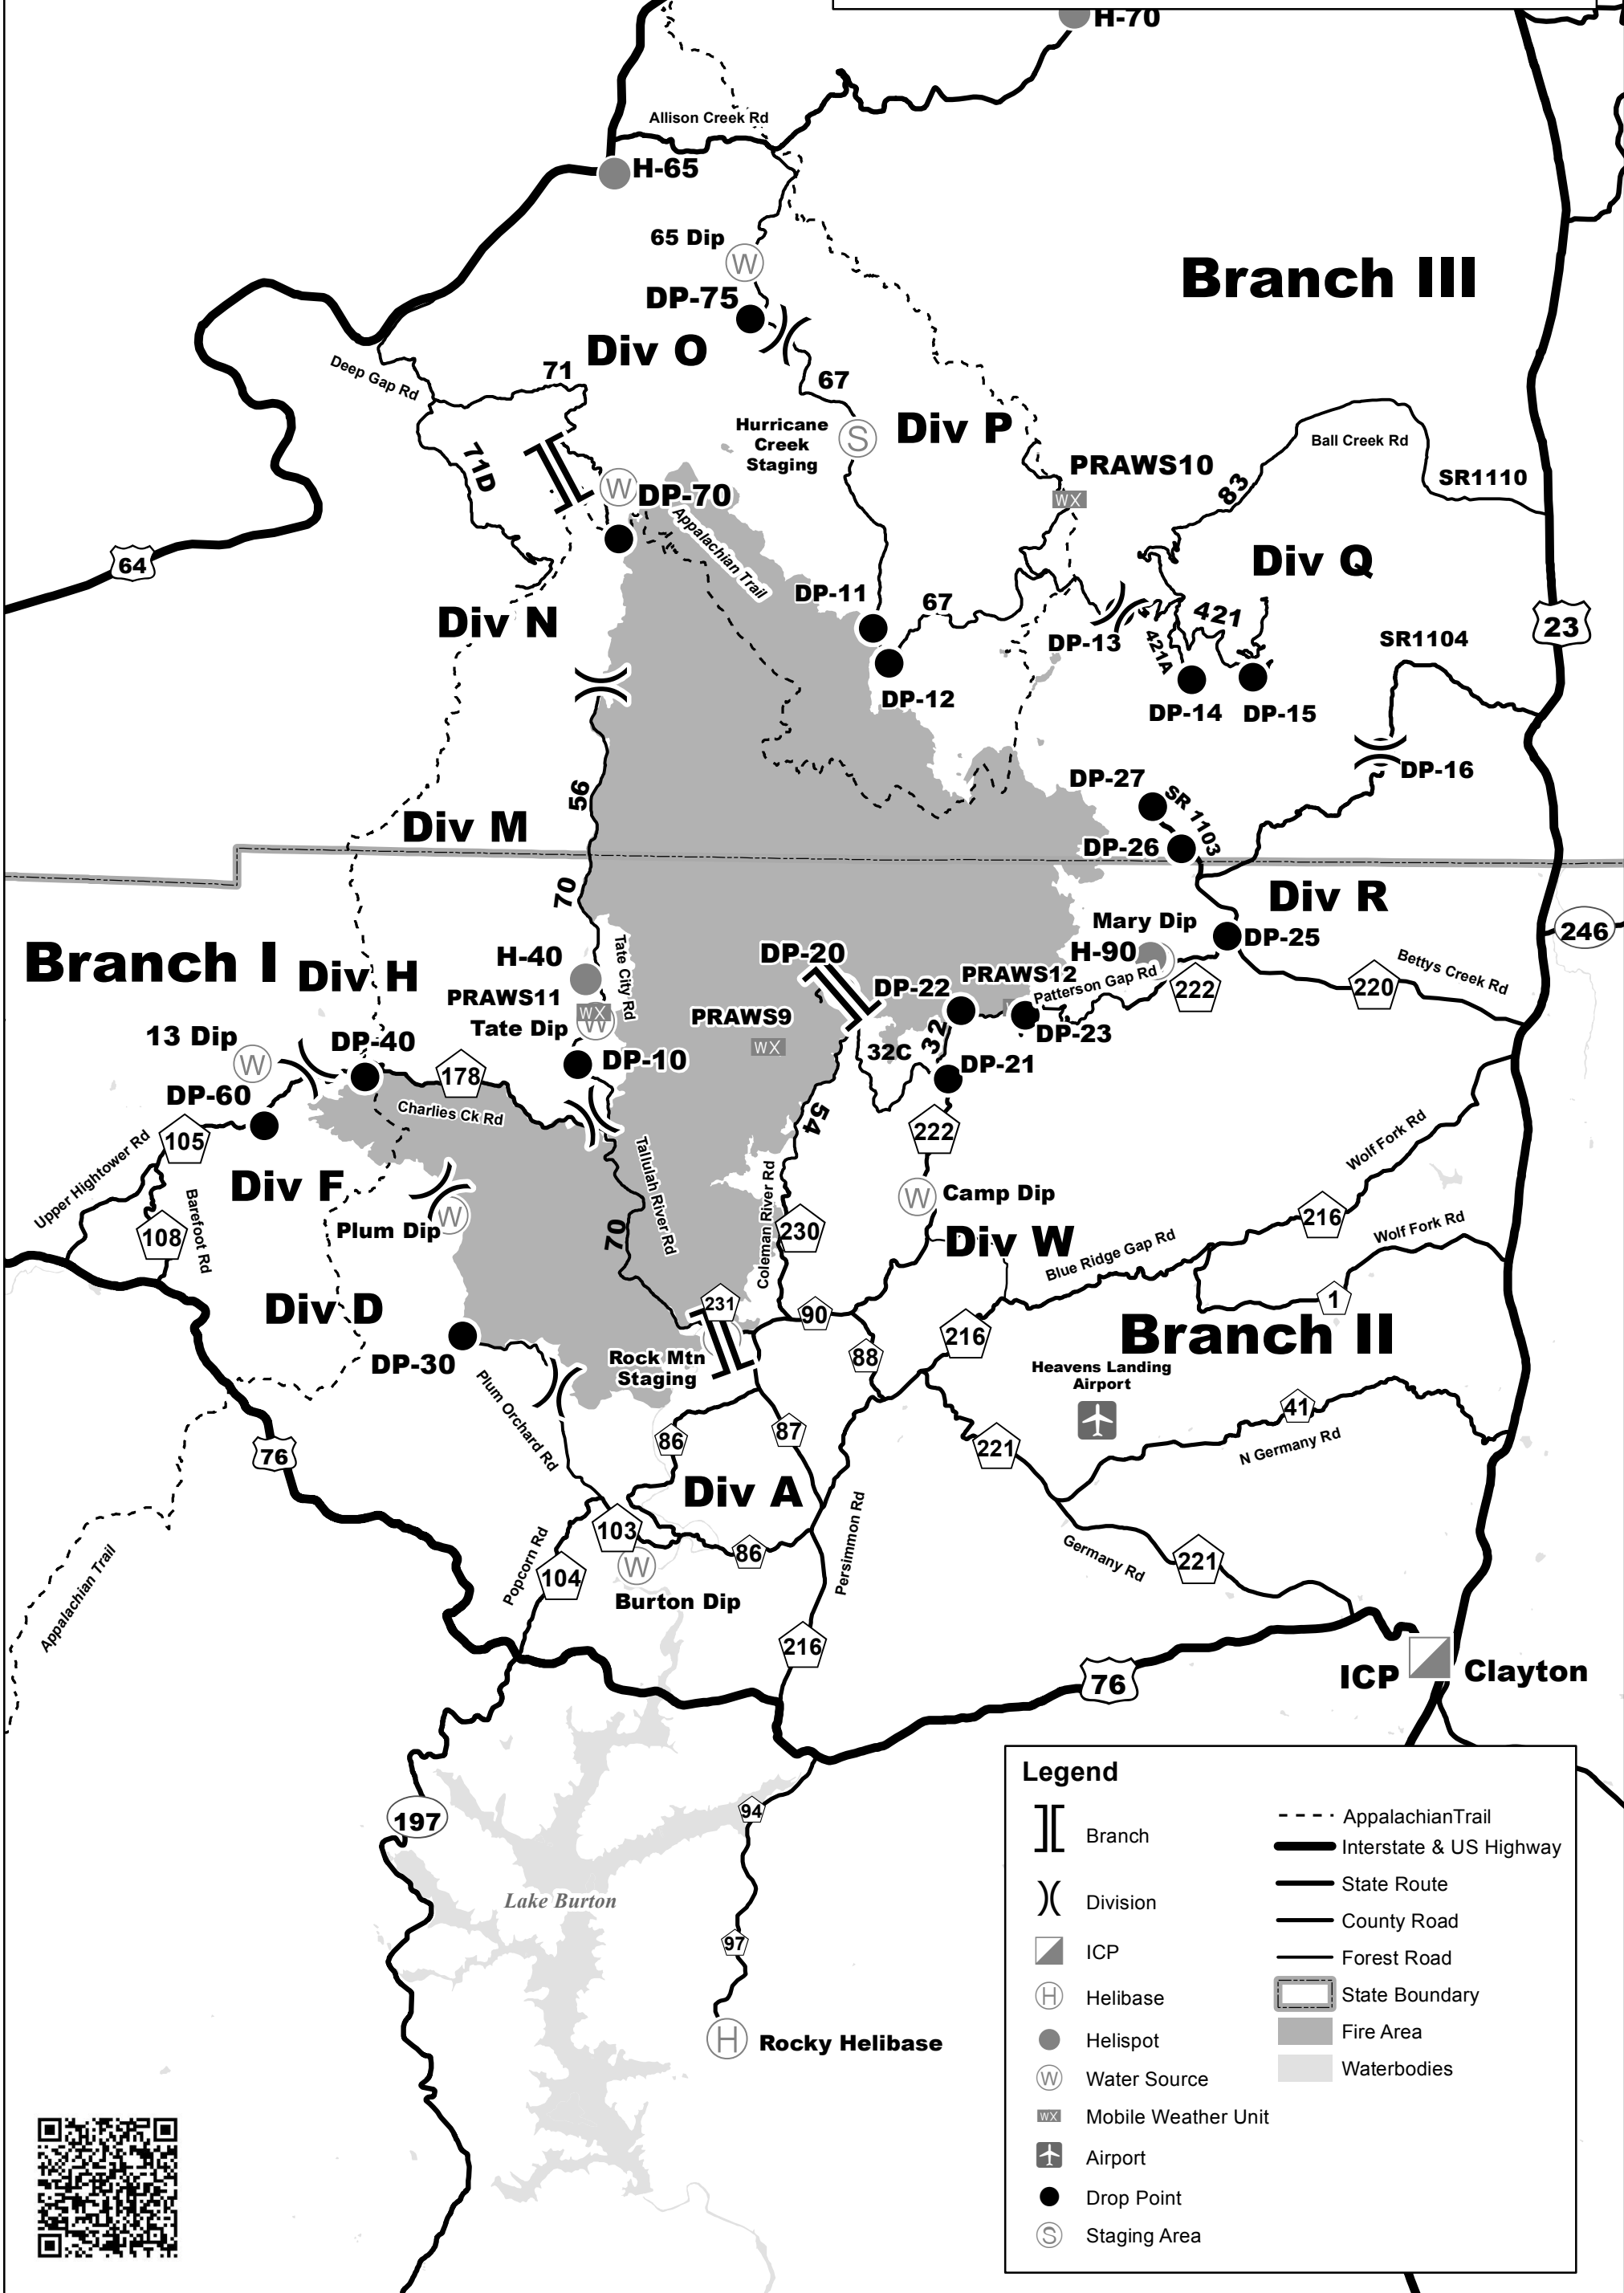

# ROCK MOUNTAIN GA-CHF-160079

## Transportation Map 11/26/16

Perimeter as of 11/25/16 - 19,184 ac.

Datum NAD83

Miles JRP 11/26/16 0530

### Legend

- Branch
- Division
- ICP
- Helibase
- Helispot
- Water Source
- Mobile Weather Unit
- Airport
- Drop Point
- Staging Area
- Appalachian Trail
- Interstate & US Highway
- State Route
- County Road
- Forest Road
- State Boundary
- Fire Area
- Waterbodies