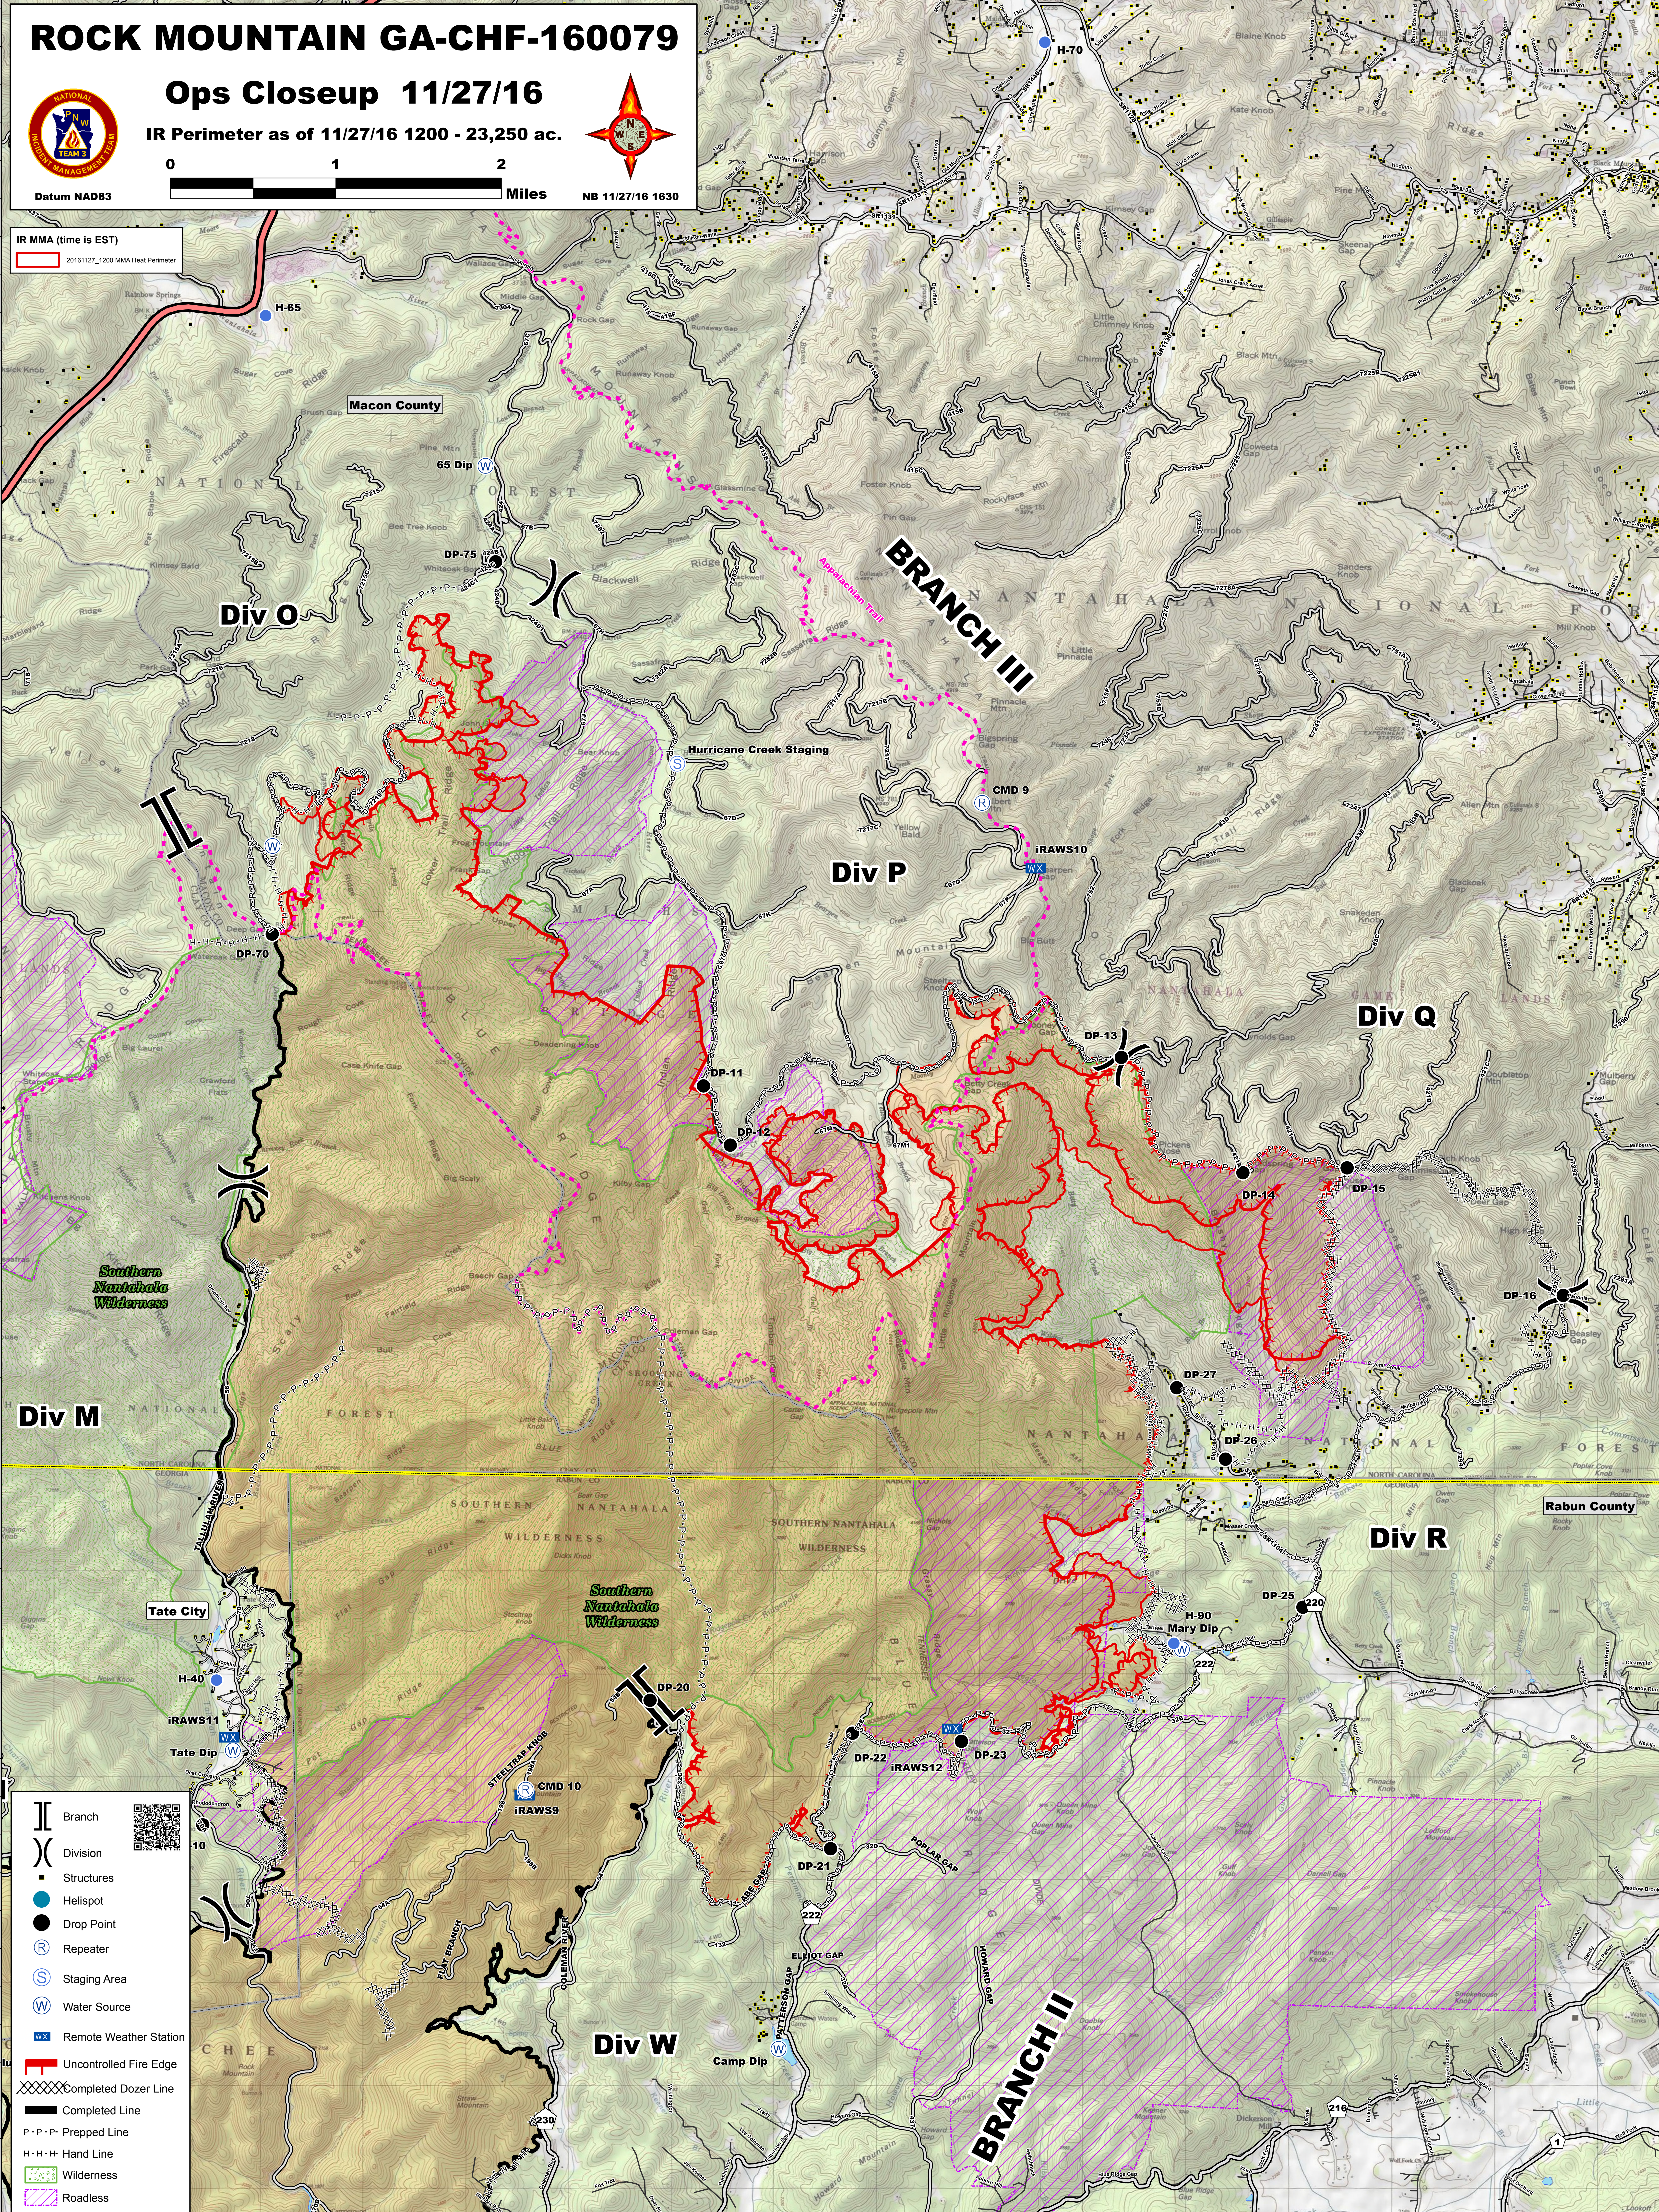

ROCK MOUNTAIN GA-CHF-160079

Ops Closeup 11/27/16

IR Perimeter as of 11/27/16 1200 - 23,250 ac.

IR MMA (time is EST)

20161127_1200 MMA Heat Perimeter

- Branch
- Division
- Structures
- Helispot
- Drop Point
- Repeater
- Staging Area
- Water Source
- Remote Weather Station
- Uncontrolled Fire Edge
- Completed Dozer Line
- Completed Line
- Prepped Line
- Hand Dip
- Wilderness
- Roadless