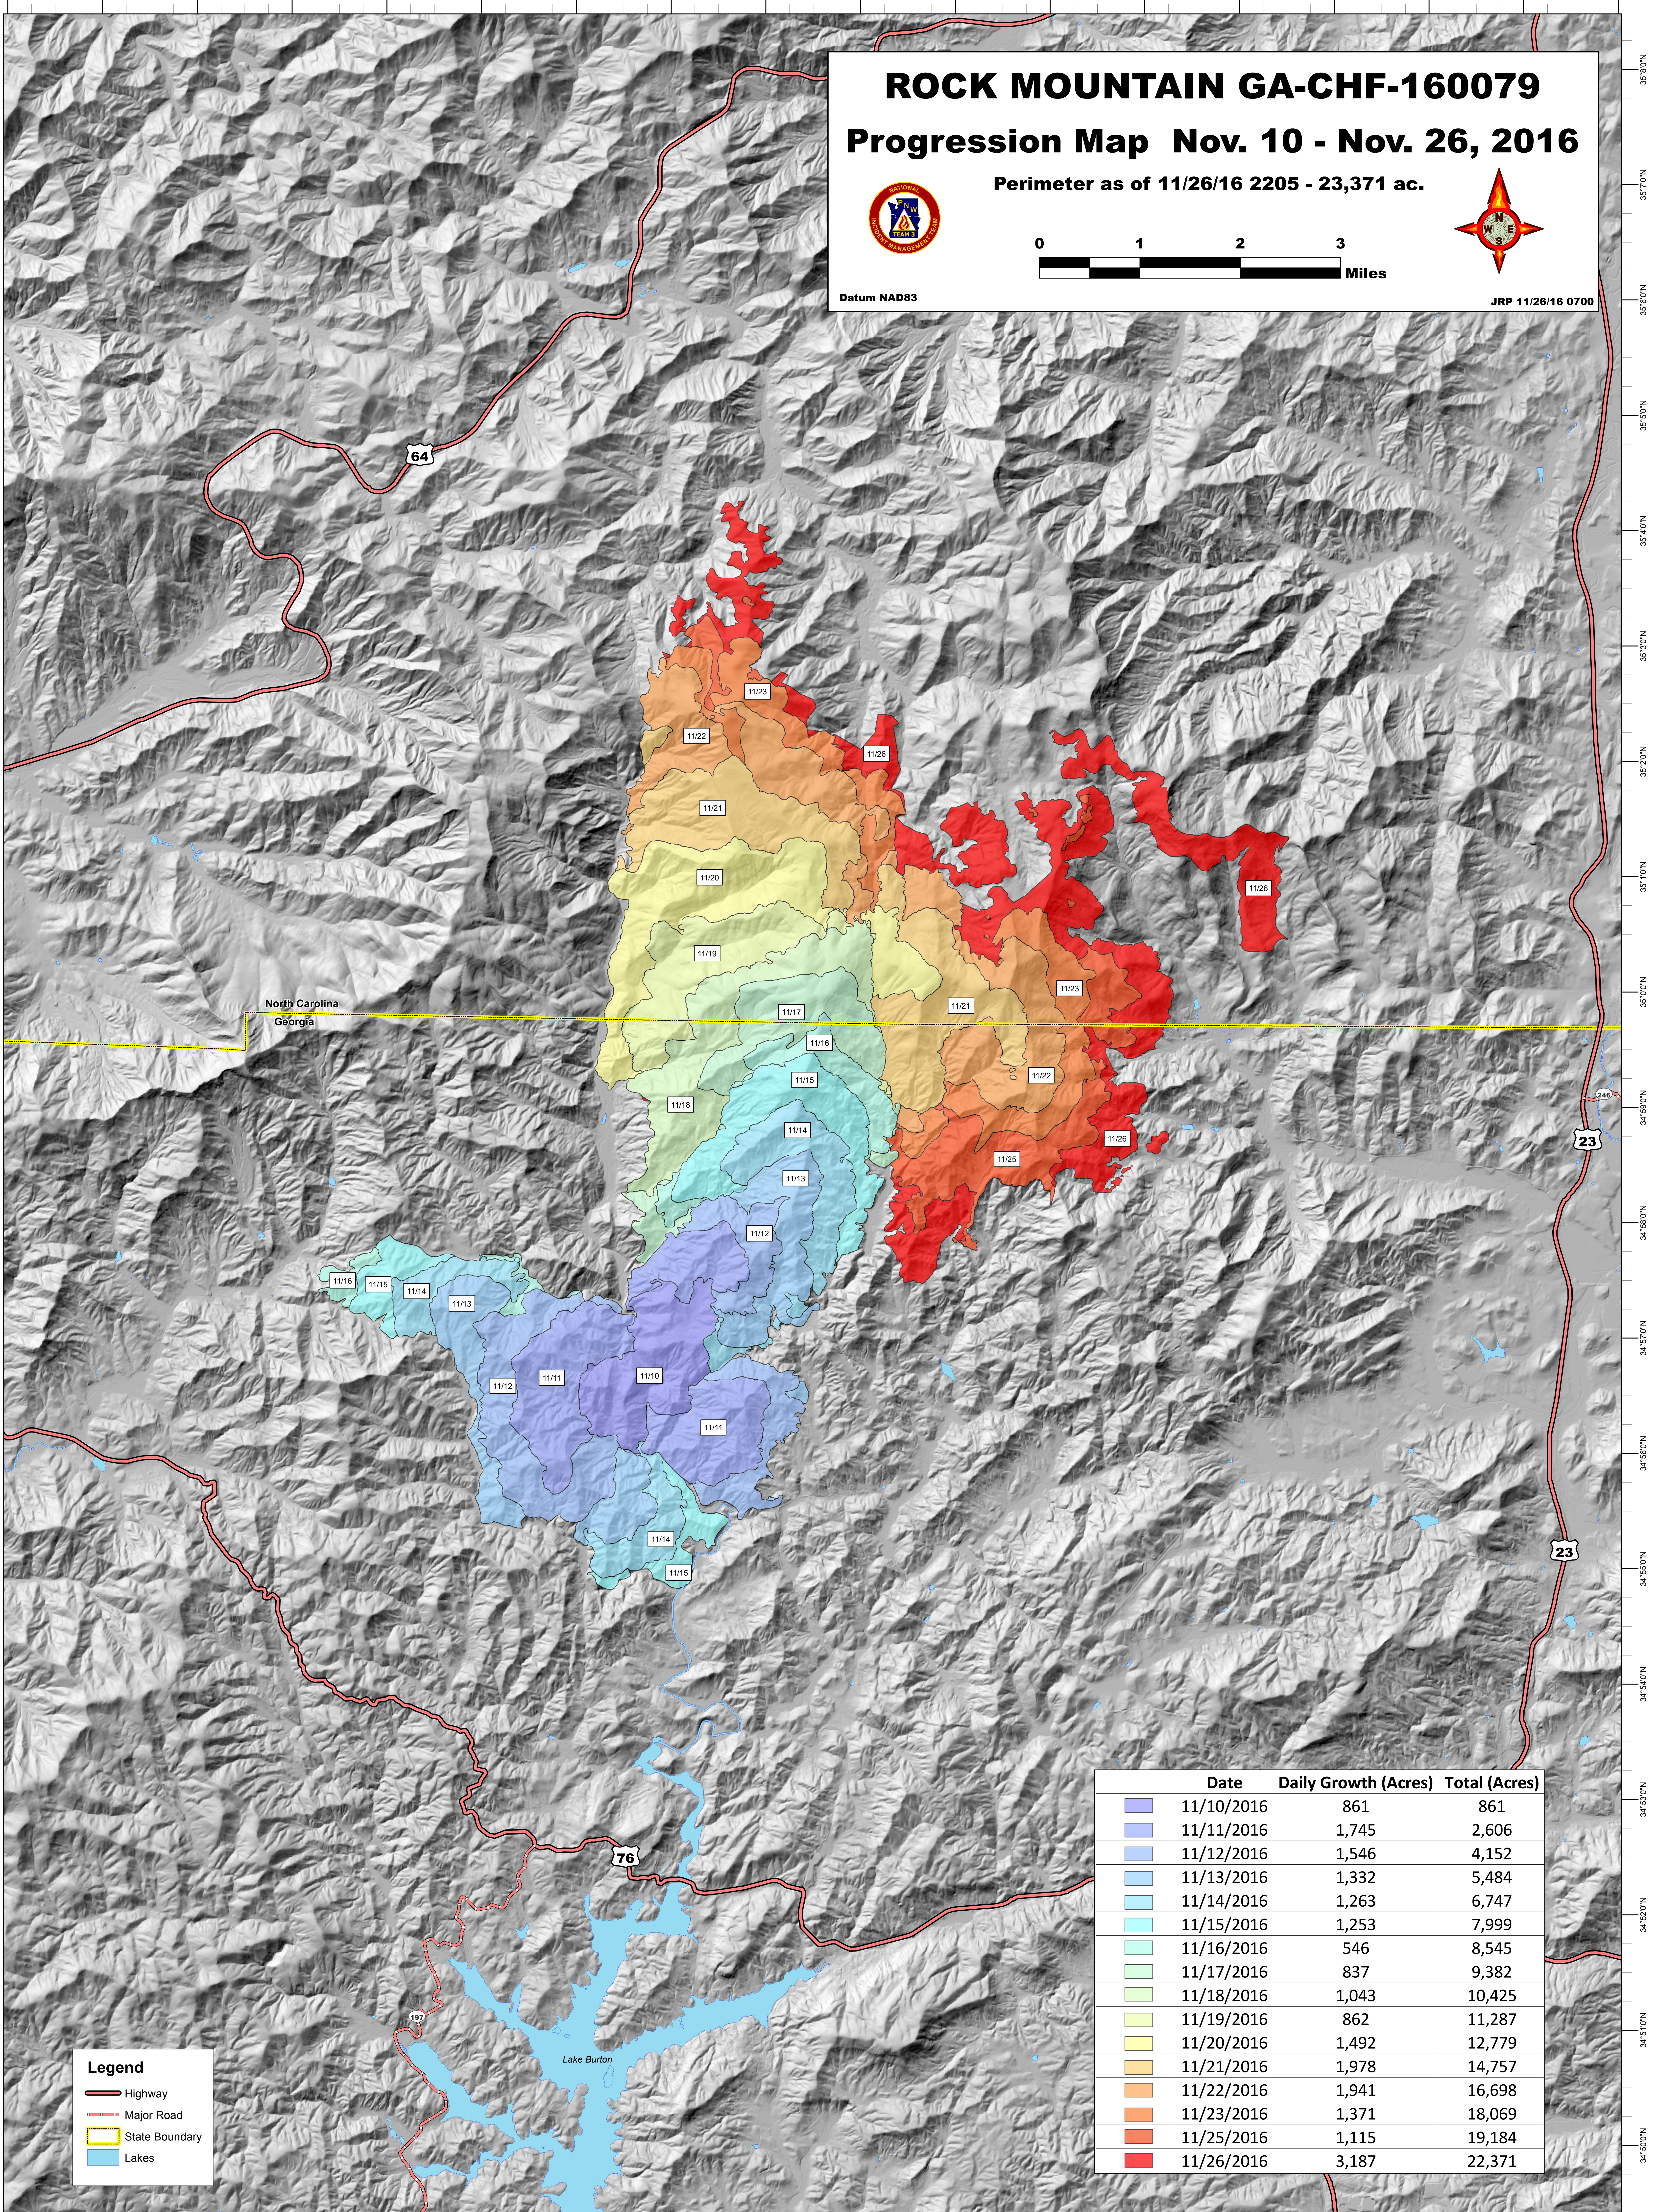

# ROCK MOUNTAIN GA-CHF-160079

## Progression Map Nov. 10 - Nov. 26, 2016

Perimeter as of 11/26/16 2205 - 23,371 ac.

Datum NAD83

JRP 11/26/16 0700

**Legend**

- Highway
- Major Road
- State Boundary
- Lakes

Date	Daily Growth (Acres)	Total (Acres)
11/10/2016	861	861
11/11/2016	1,745	2,606
11/12/2016	1,546	4,152
11/13/2016	1,332	5,484
11/14/2016	1,263	6,747
11/15/2016	1,253	7,999
11/16/2016	546	8,545
11/17/2016	837	9,382
11/18/2016	1,043	10,425
11/19/2016	862	11,287
11/20/2016	1,492	12,779
11/21/2016	1,978	14,757
11/22/2016	1,941	16,698
11/23/2016	1,371	18,069
11/25/2016	1,115	19,184
11/26/2016	3,187	22,371