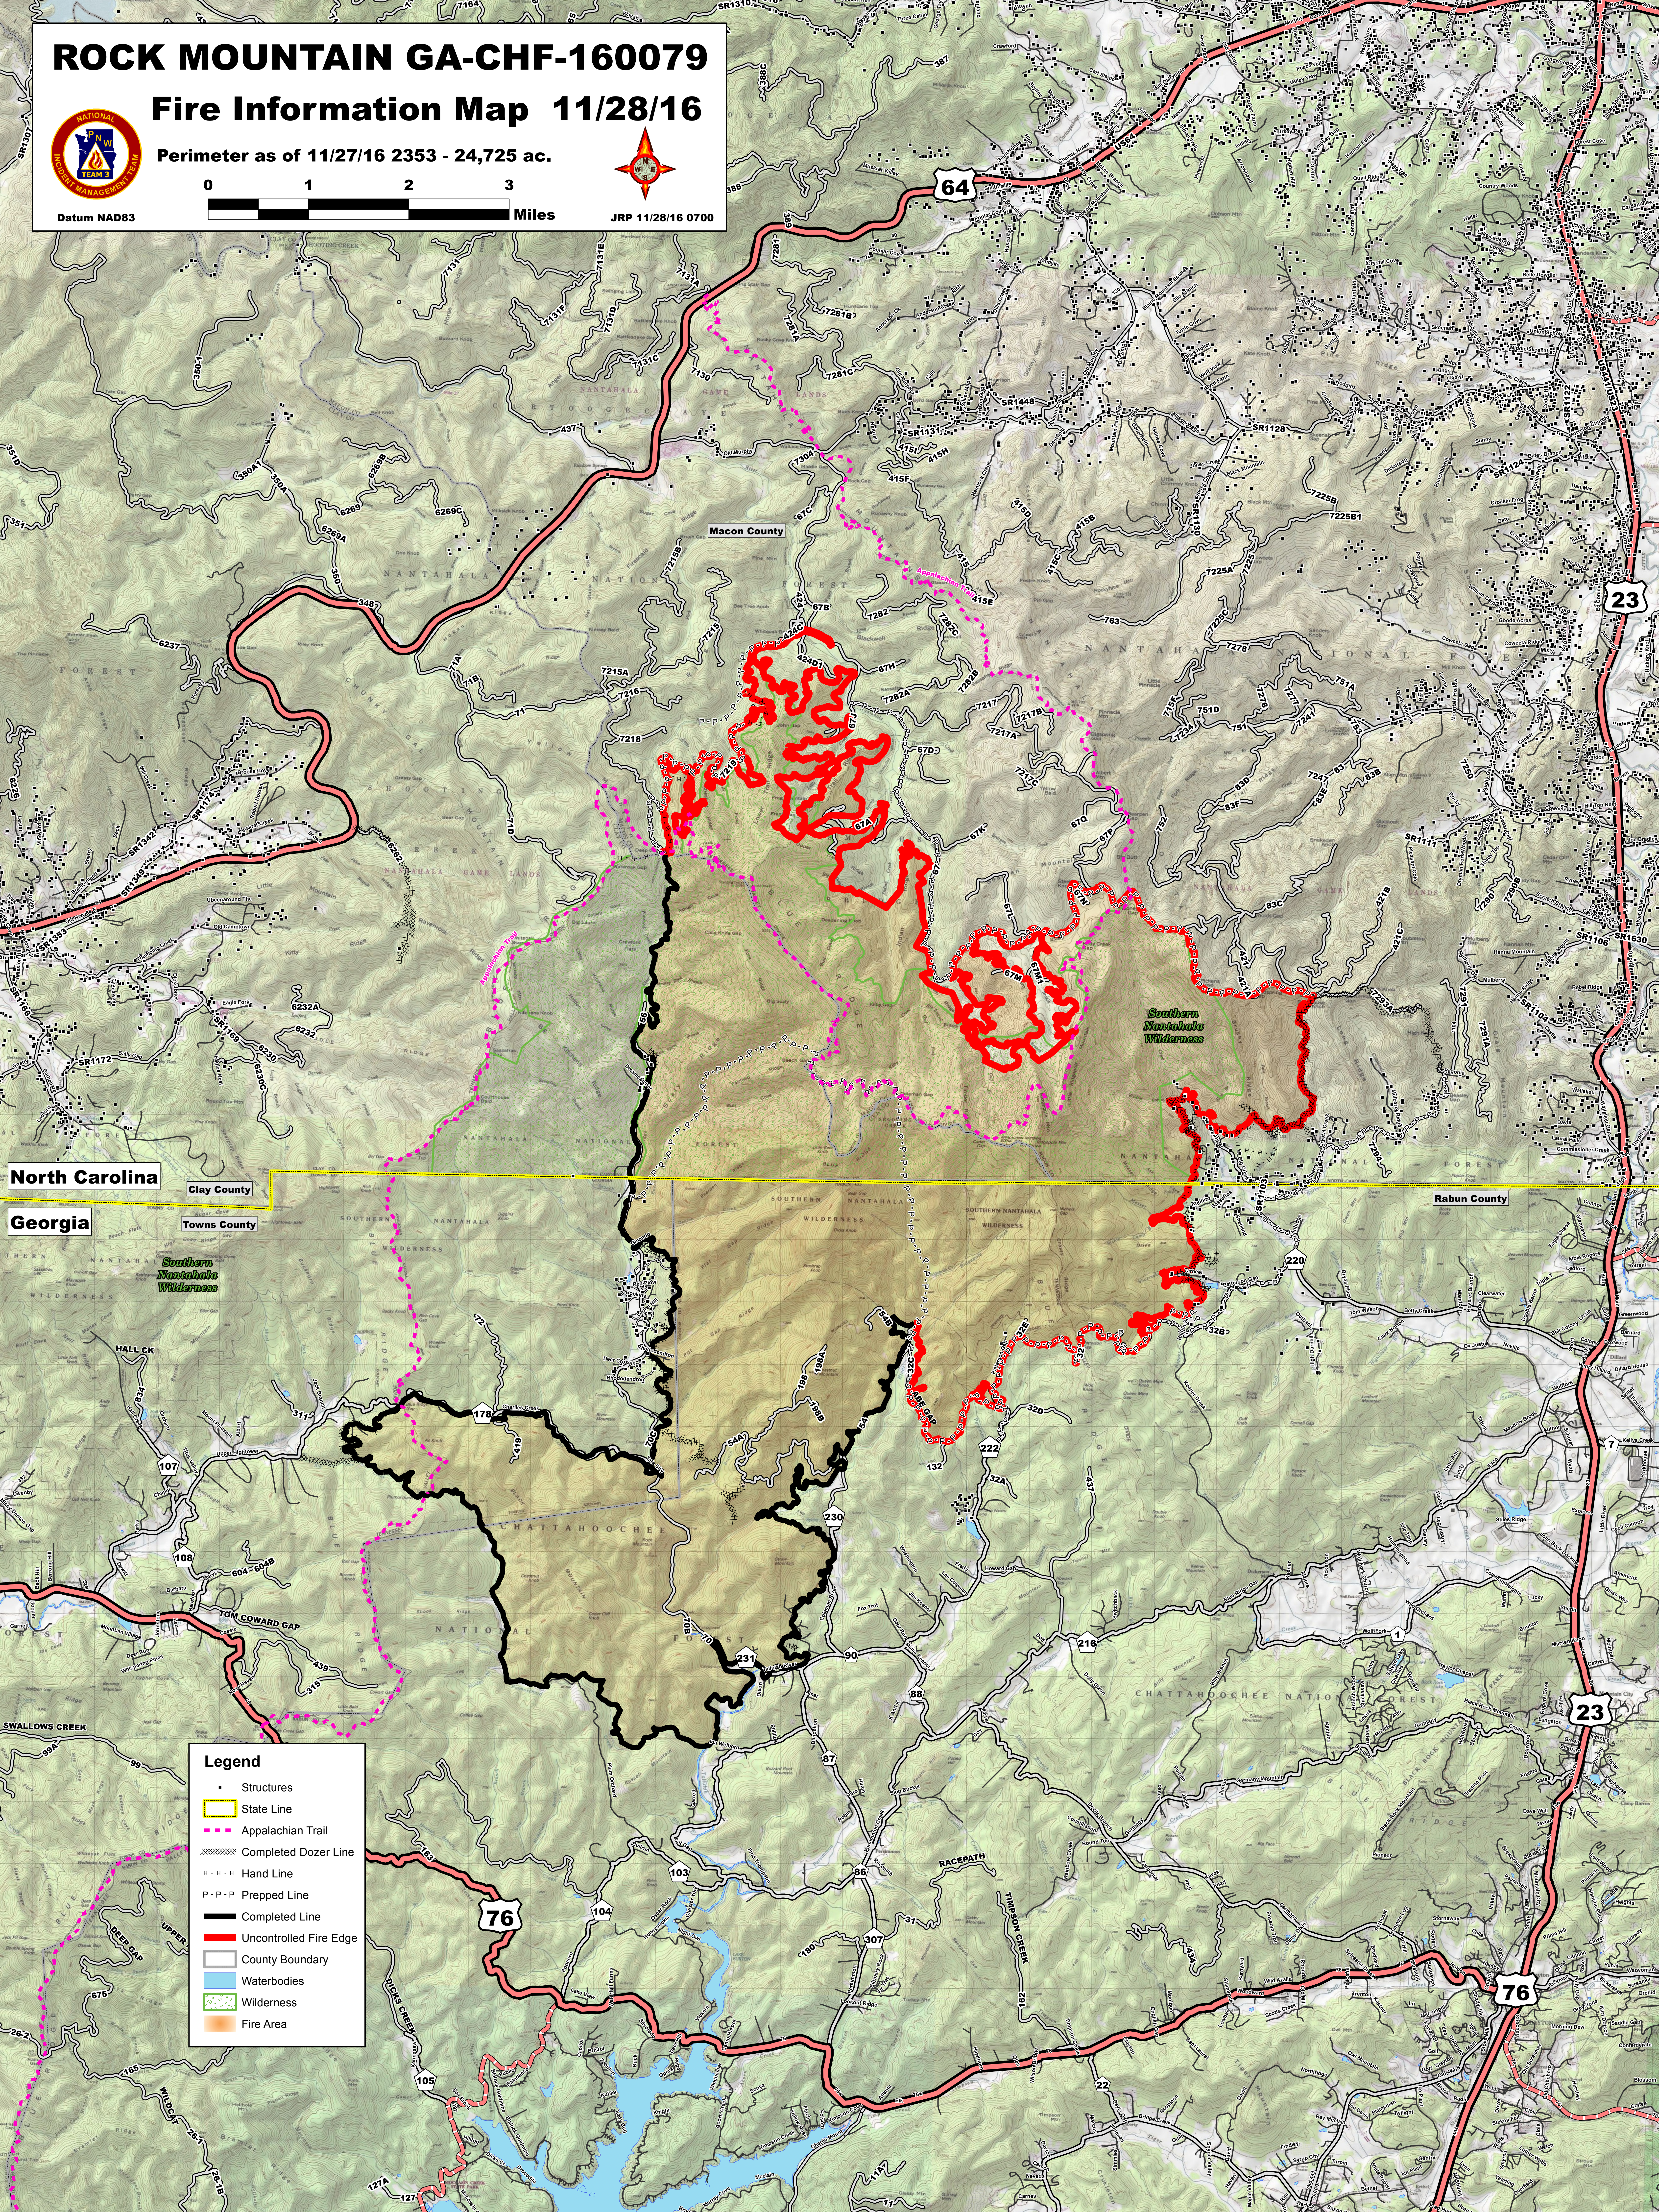

ROCK MOUNTAIN GA-CHF-160079

Fire Information Map 11/28/16

Perimeter as of 11/27/16 2353 - 24,725 ac.

Datum NAD83

JRP 11/28/16 0700

North Carolina

Georgia

Clay County

Towns County

Macon County

Rabun County

Southern Nantahala Wilderness

- Legend**
- Structures
 - State Line
 - Appalachian Trail
 - Completed Dozer Line
 - Hand Line
 - Prepped Line
 - Completed Line
 - Uncontrolled Fire Edge
 - County Boundary
 - Waterbodies
 - Wilderness
 - Fire Area