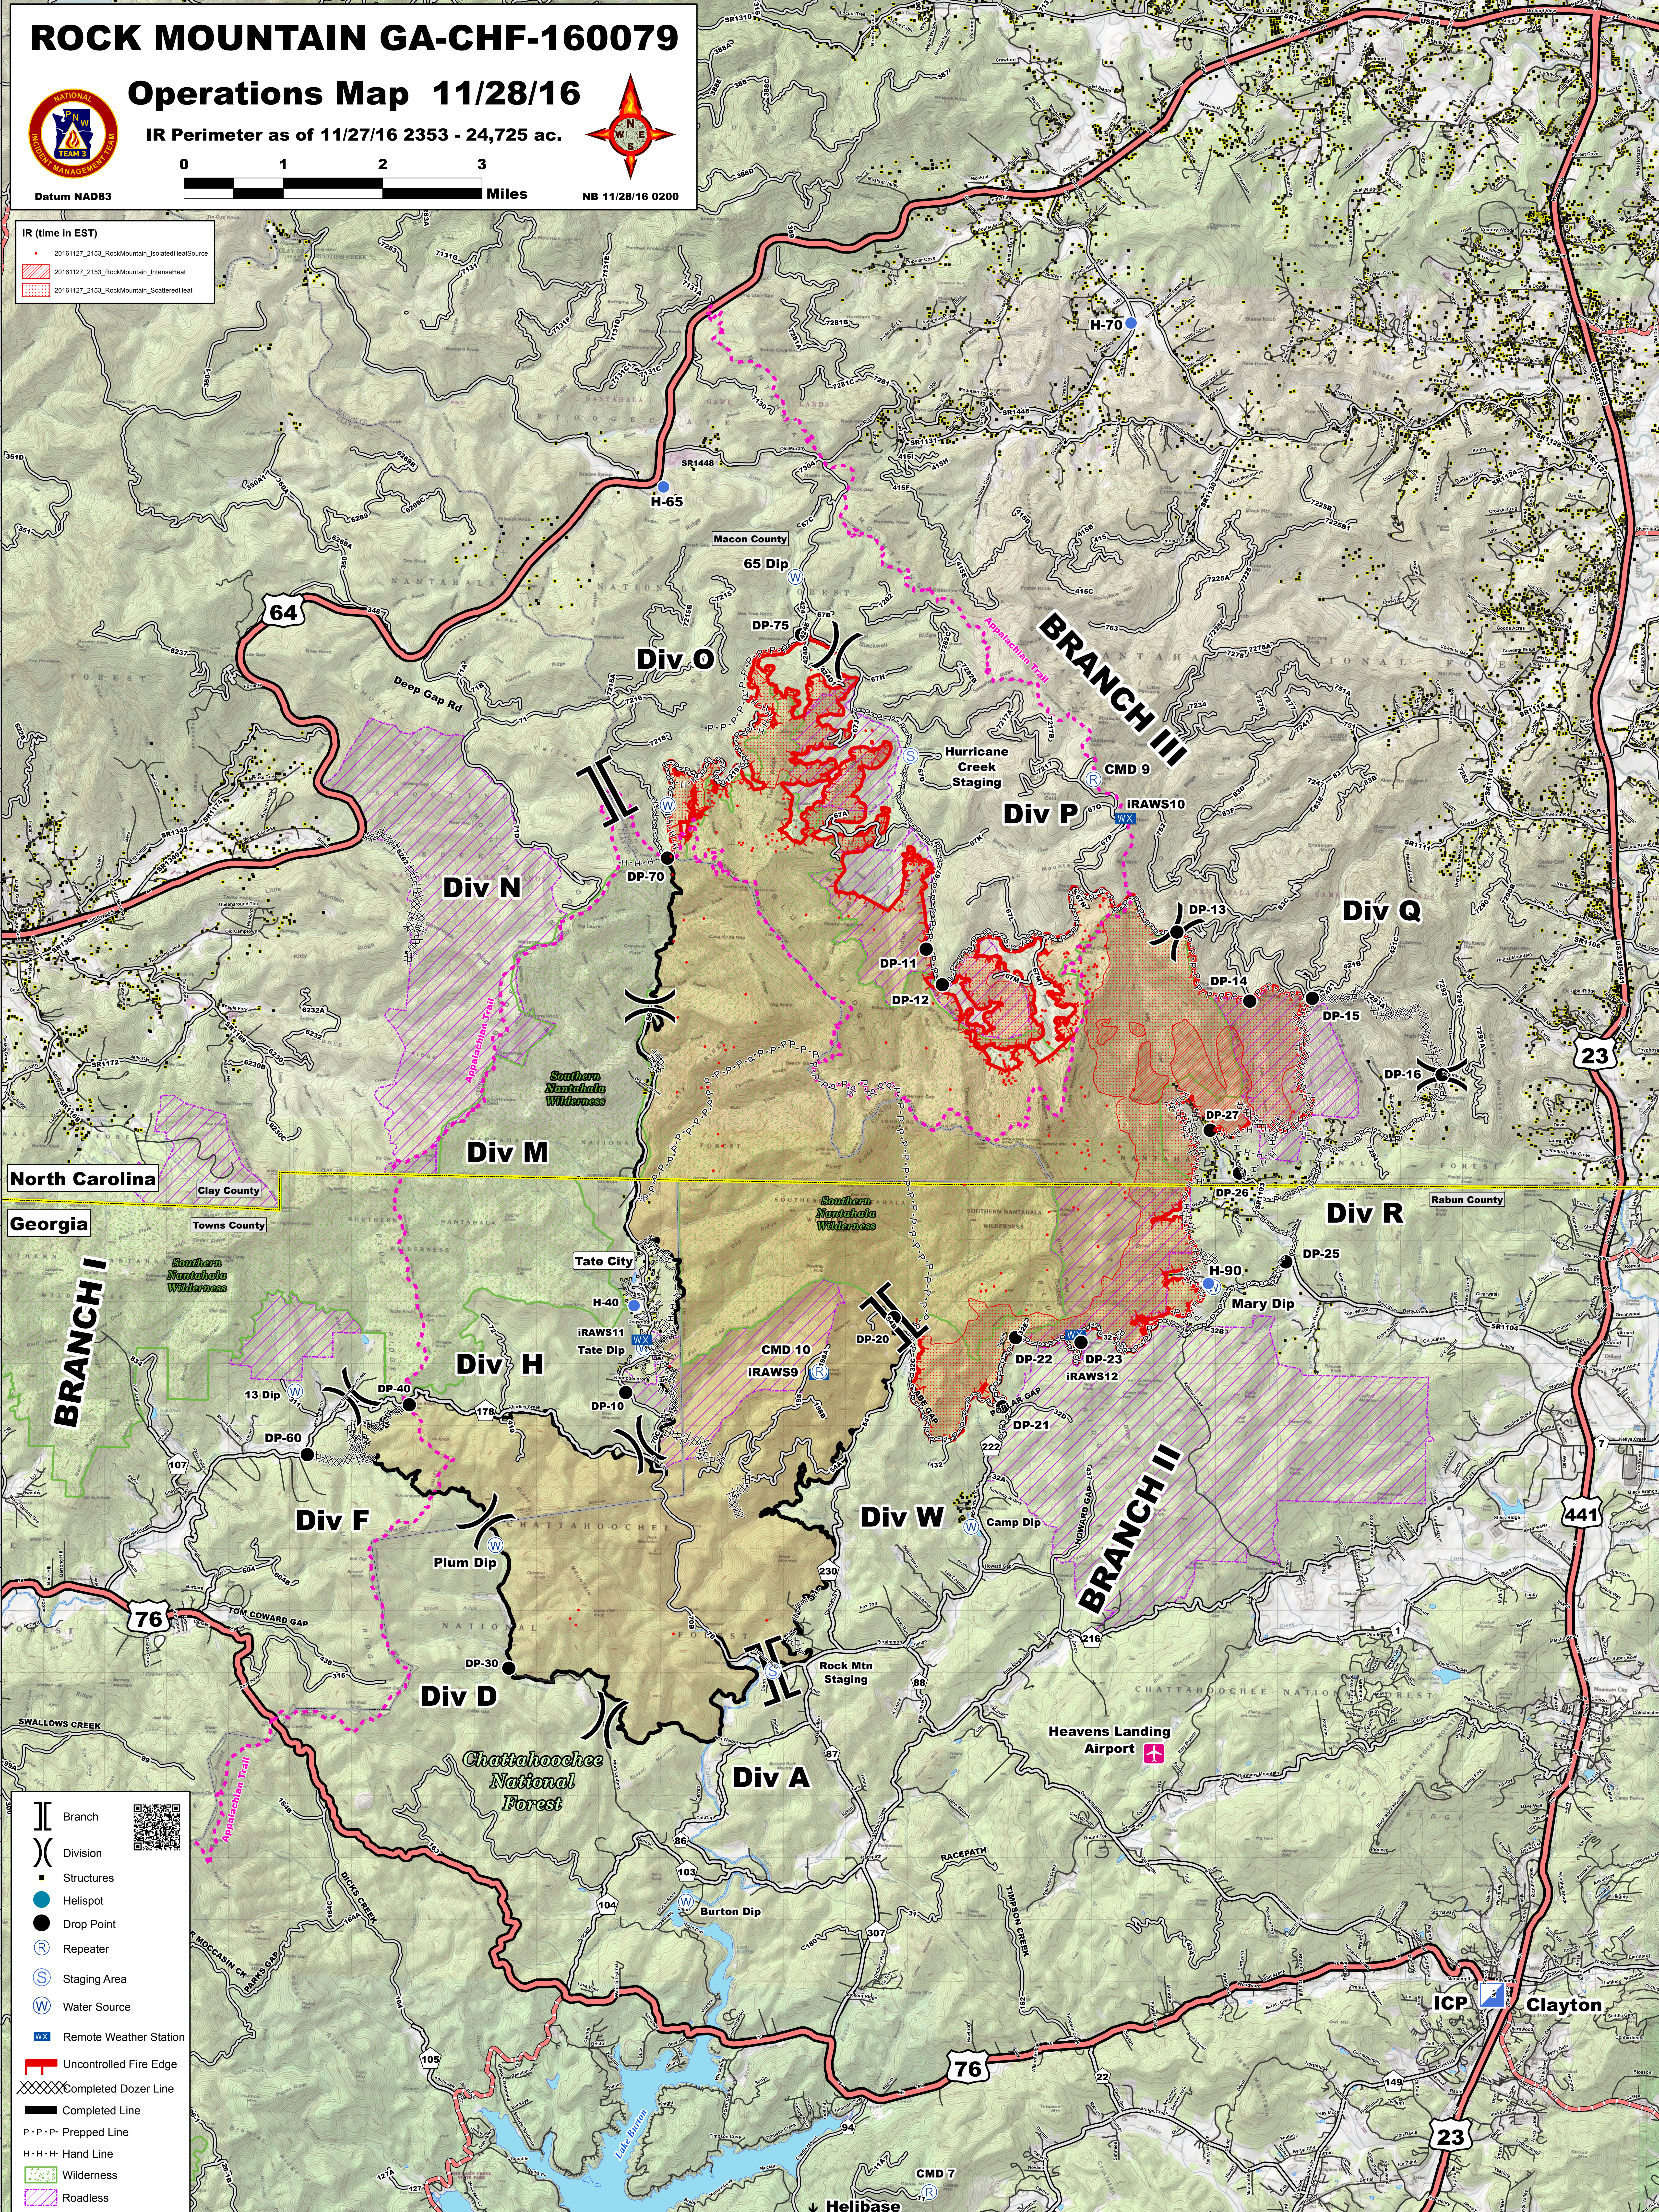

ROCK MOUNTAIN GA-CHF-160079

Operations Map 11/28/16

IR Perimeter as of 11/27/16 2353 - 24,725 ac.

Datum NAD83

NB 11/28/16 0200

- IR (time in EST)
- 20161127_2153_RockMountain_IsolatedHeatSource
 - 20161127_2153_RockMountain_IntenseHeat
 - 20161127_2153_RockMountain_ScatteredHeat

North Carolina
Georgia

- Branch
- Division
- Structures
- Helispot
- Drop Point
- Repeater
- Staging Area
- Water Source
- Remote Weather Station
- Uncontrolled Fire Edge
- Completed Dozer Line
- Completed Line
- Prepped Line
- Hand Line
- Wilderness
- Roadless