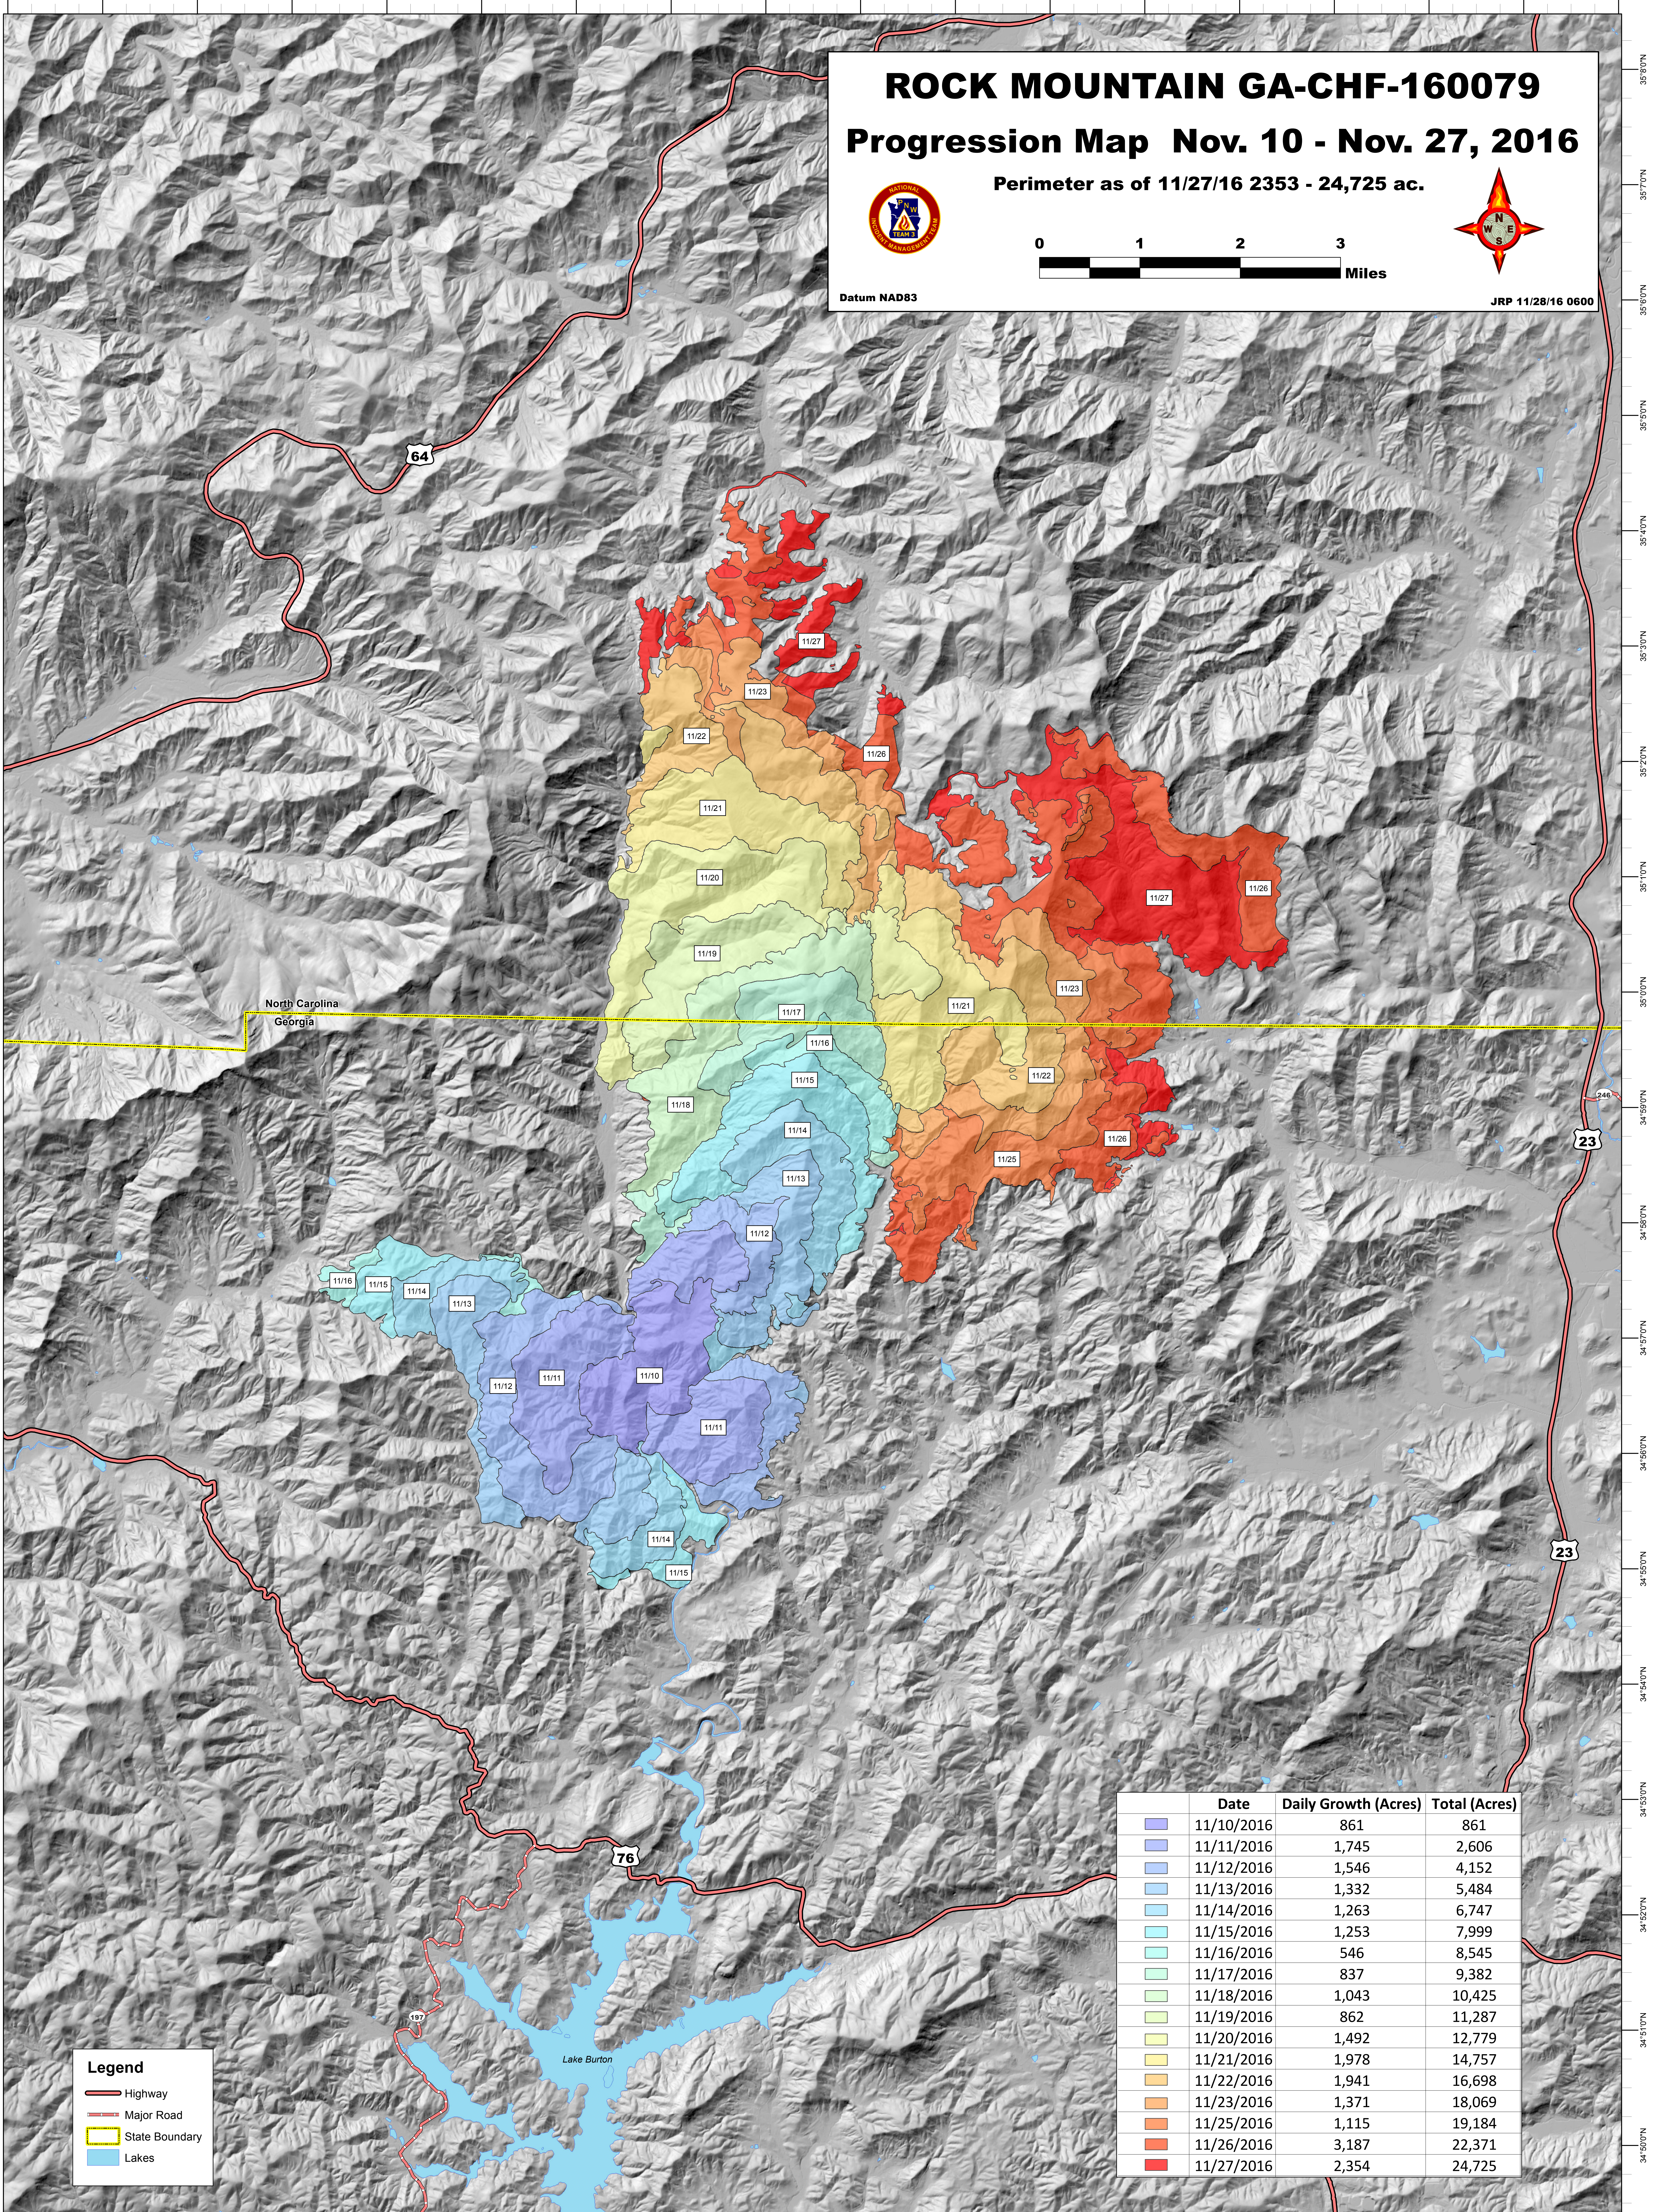

# ROCK MOUNTAIN GA-CHF-160079

## Progression Map Nov. 10 - Nov. 27, 2016

Perimeter as of 11/27/16 2353 - 24,725 ac.

Datum NAD83

JRP 11/28/16 0600

Date	Daily Growth (Acres)	Total (Acres)
11/10/2016	861	861
11/11/2016	1,745	2,606
11/12/2016	1,546	4,152
11/13/2016	1,332	5,484
11/14/2016	1,263	6,747
11/15/2016	1,253	7,999
11/16/2016	546	8,545
11/17/2016	837	9,382
11/18/2016	1,043	10,425
11/19/2016	862	11,287
11/20/2016	1,492	12,779
11/21/2016	1,978	14,757
11/22/2016	1,941	16,698
11/23/2016	1,371	18,069
11/25/2016	1,115	19,184
11/26/2016	3,187	22,371
11/27/2016	2,354	24,725

**Legend**

- Highway
- Major Road
- State Boundary
- Lakes