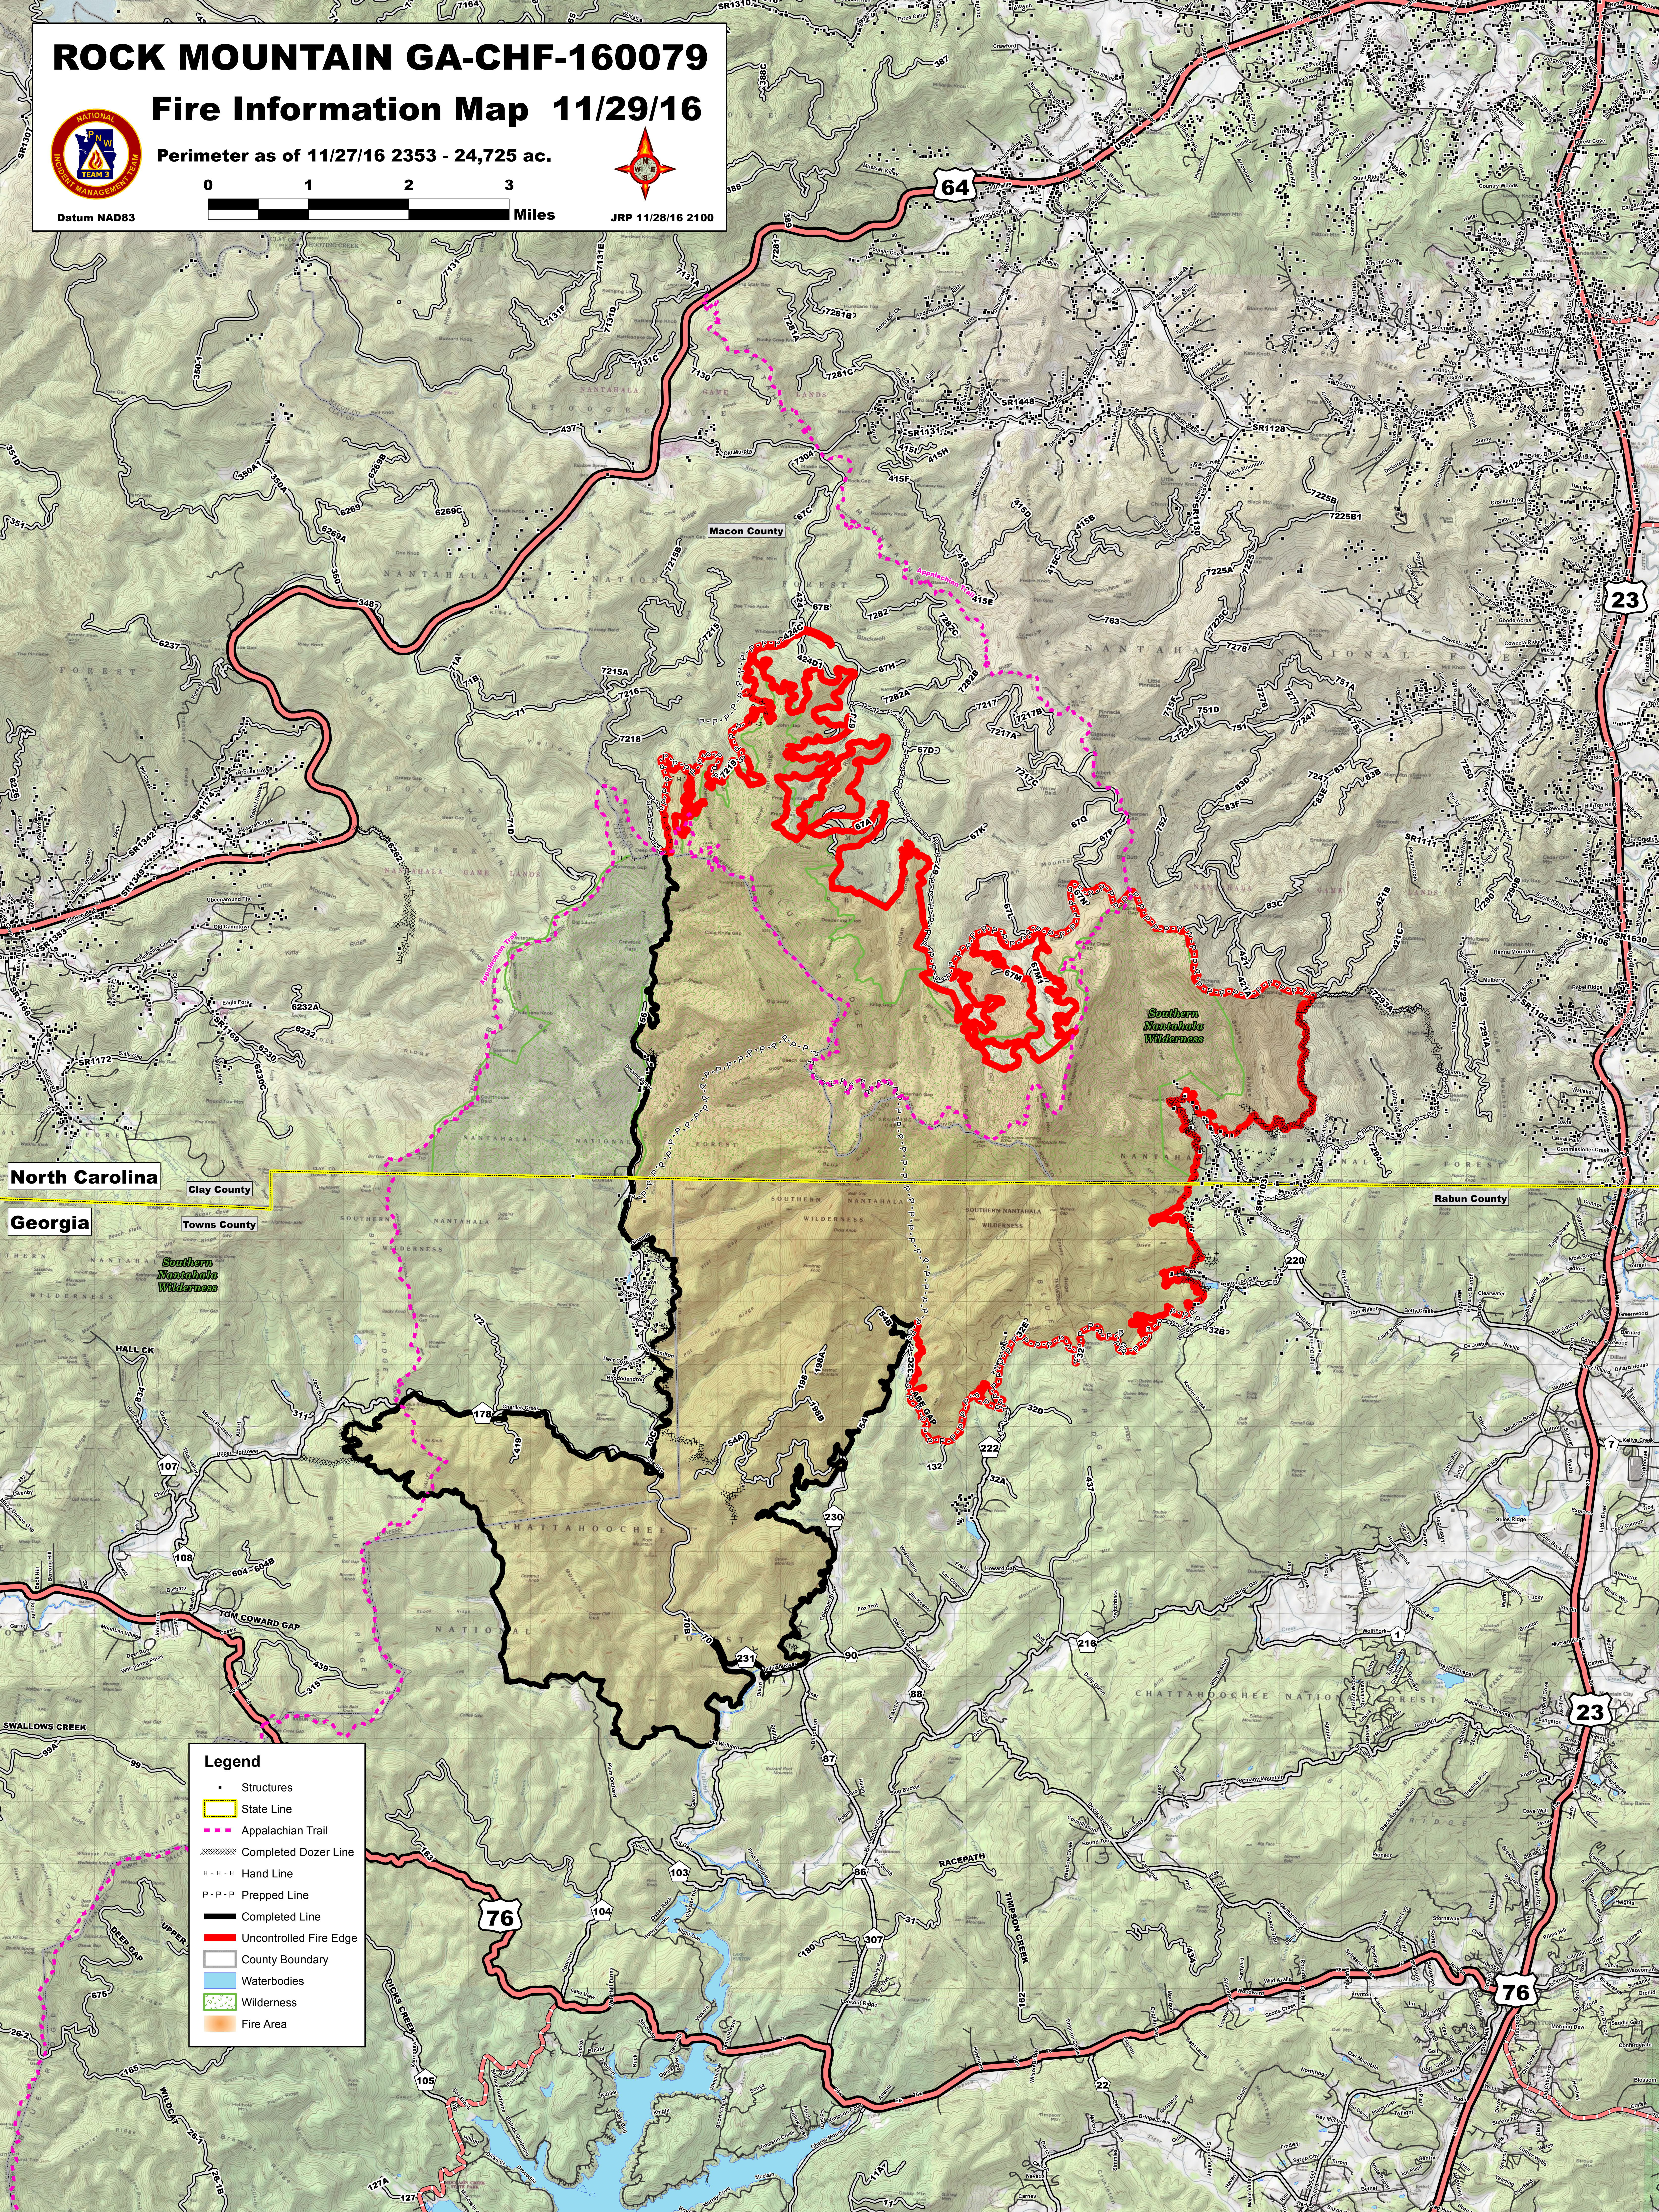

# ROCK MOUNTAIN GA-CHF-160079

## Fire Information Map 11/29/16

Perimeter as of 11/27/16 2353 - 24,725 ac.

Datum NAD83

JRP 11/28/16 2100

North Carolina

Georgia

Clay County

Towns County

Macon County

Rabun County

### Legend

- Structures
- State Line
- Appalachian Trail
- Completed Dozer Line
- Hand Line
- P-P-P Prepped Line
- Completed Line
- Uncontrolled Fire Edge
- County Boundary
- Waterbodies
- Wilderness
- Fire Area