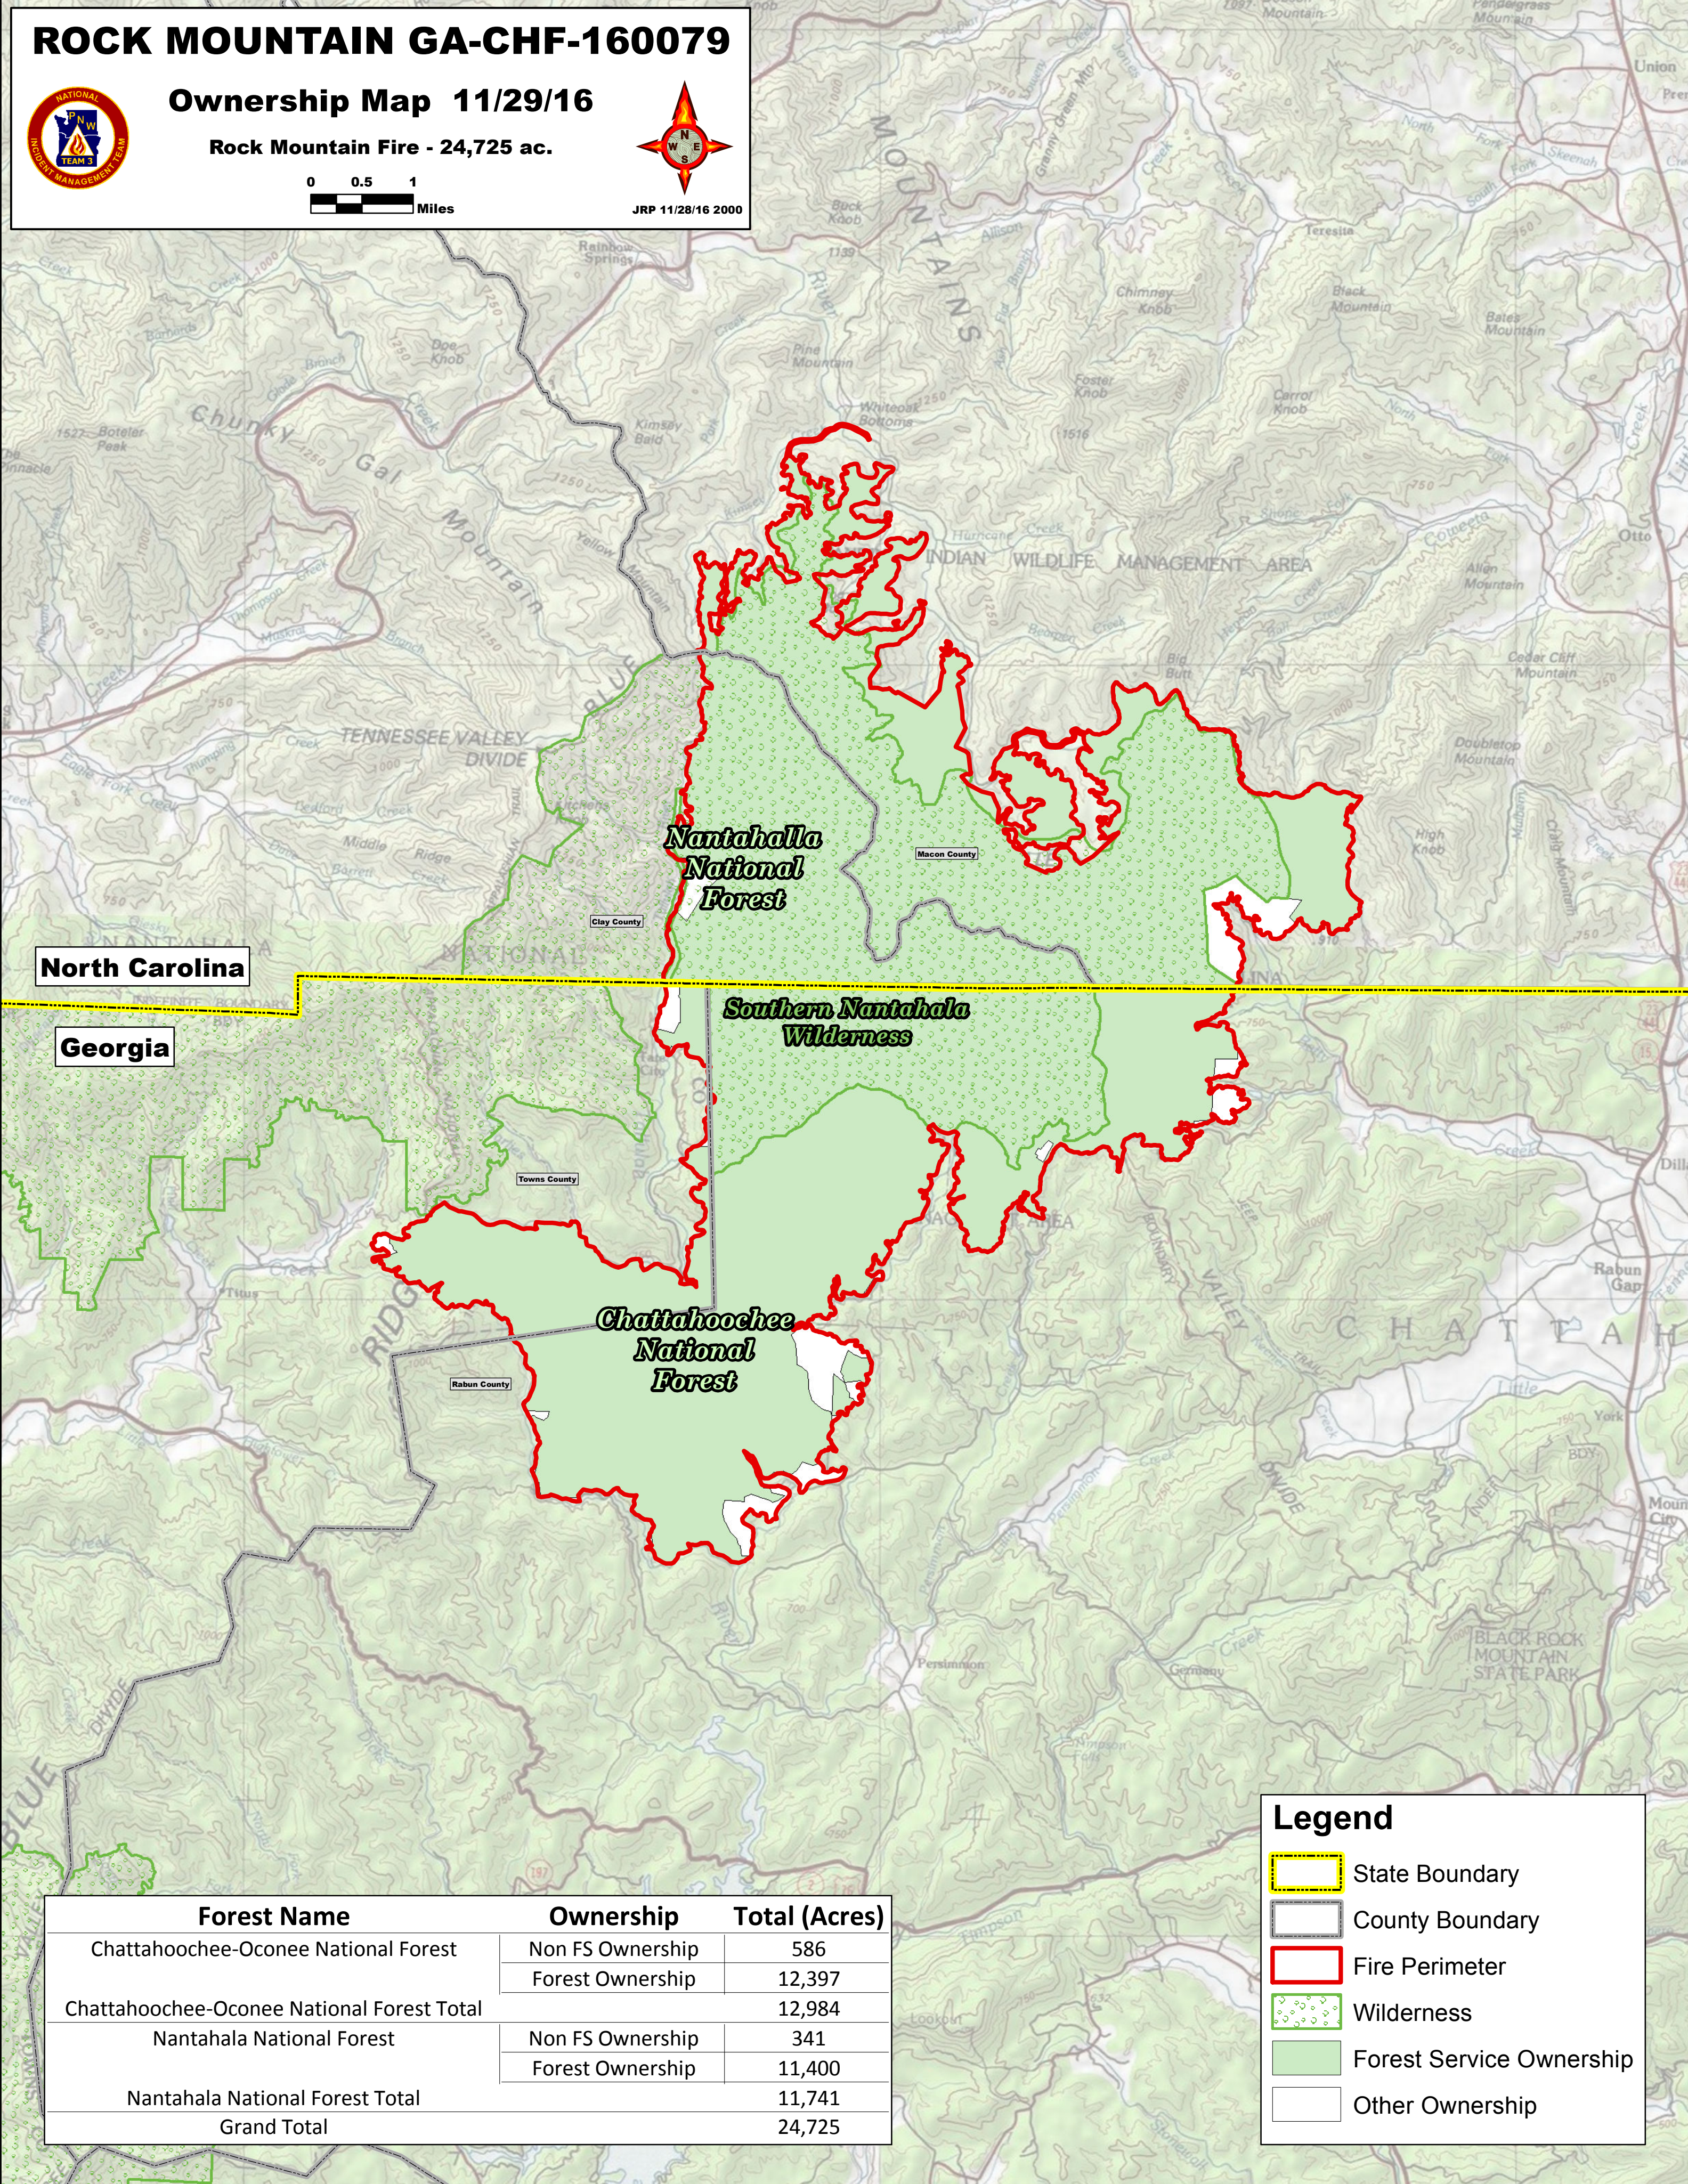

# ROCK MOUNTAIN GA-CHF-160079

## Ownership Map 11/29/16

Rock Mountain Fire - 24,725 ac.

JRP 11/28/16 2000

North Carolina

Georgia

**Nantahala  
National  
Forest**

**Southern Nantahala  
Wilderness**

**Chattahoochee  
National  
Forest**

Legend	
	State Boundary
	County Boundary
	Fire Perimeter
	Wilderness
	Forest Service Ownership
	Other Ownership