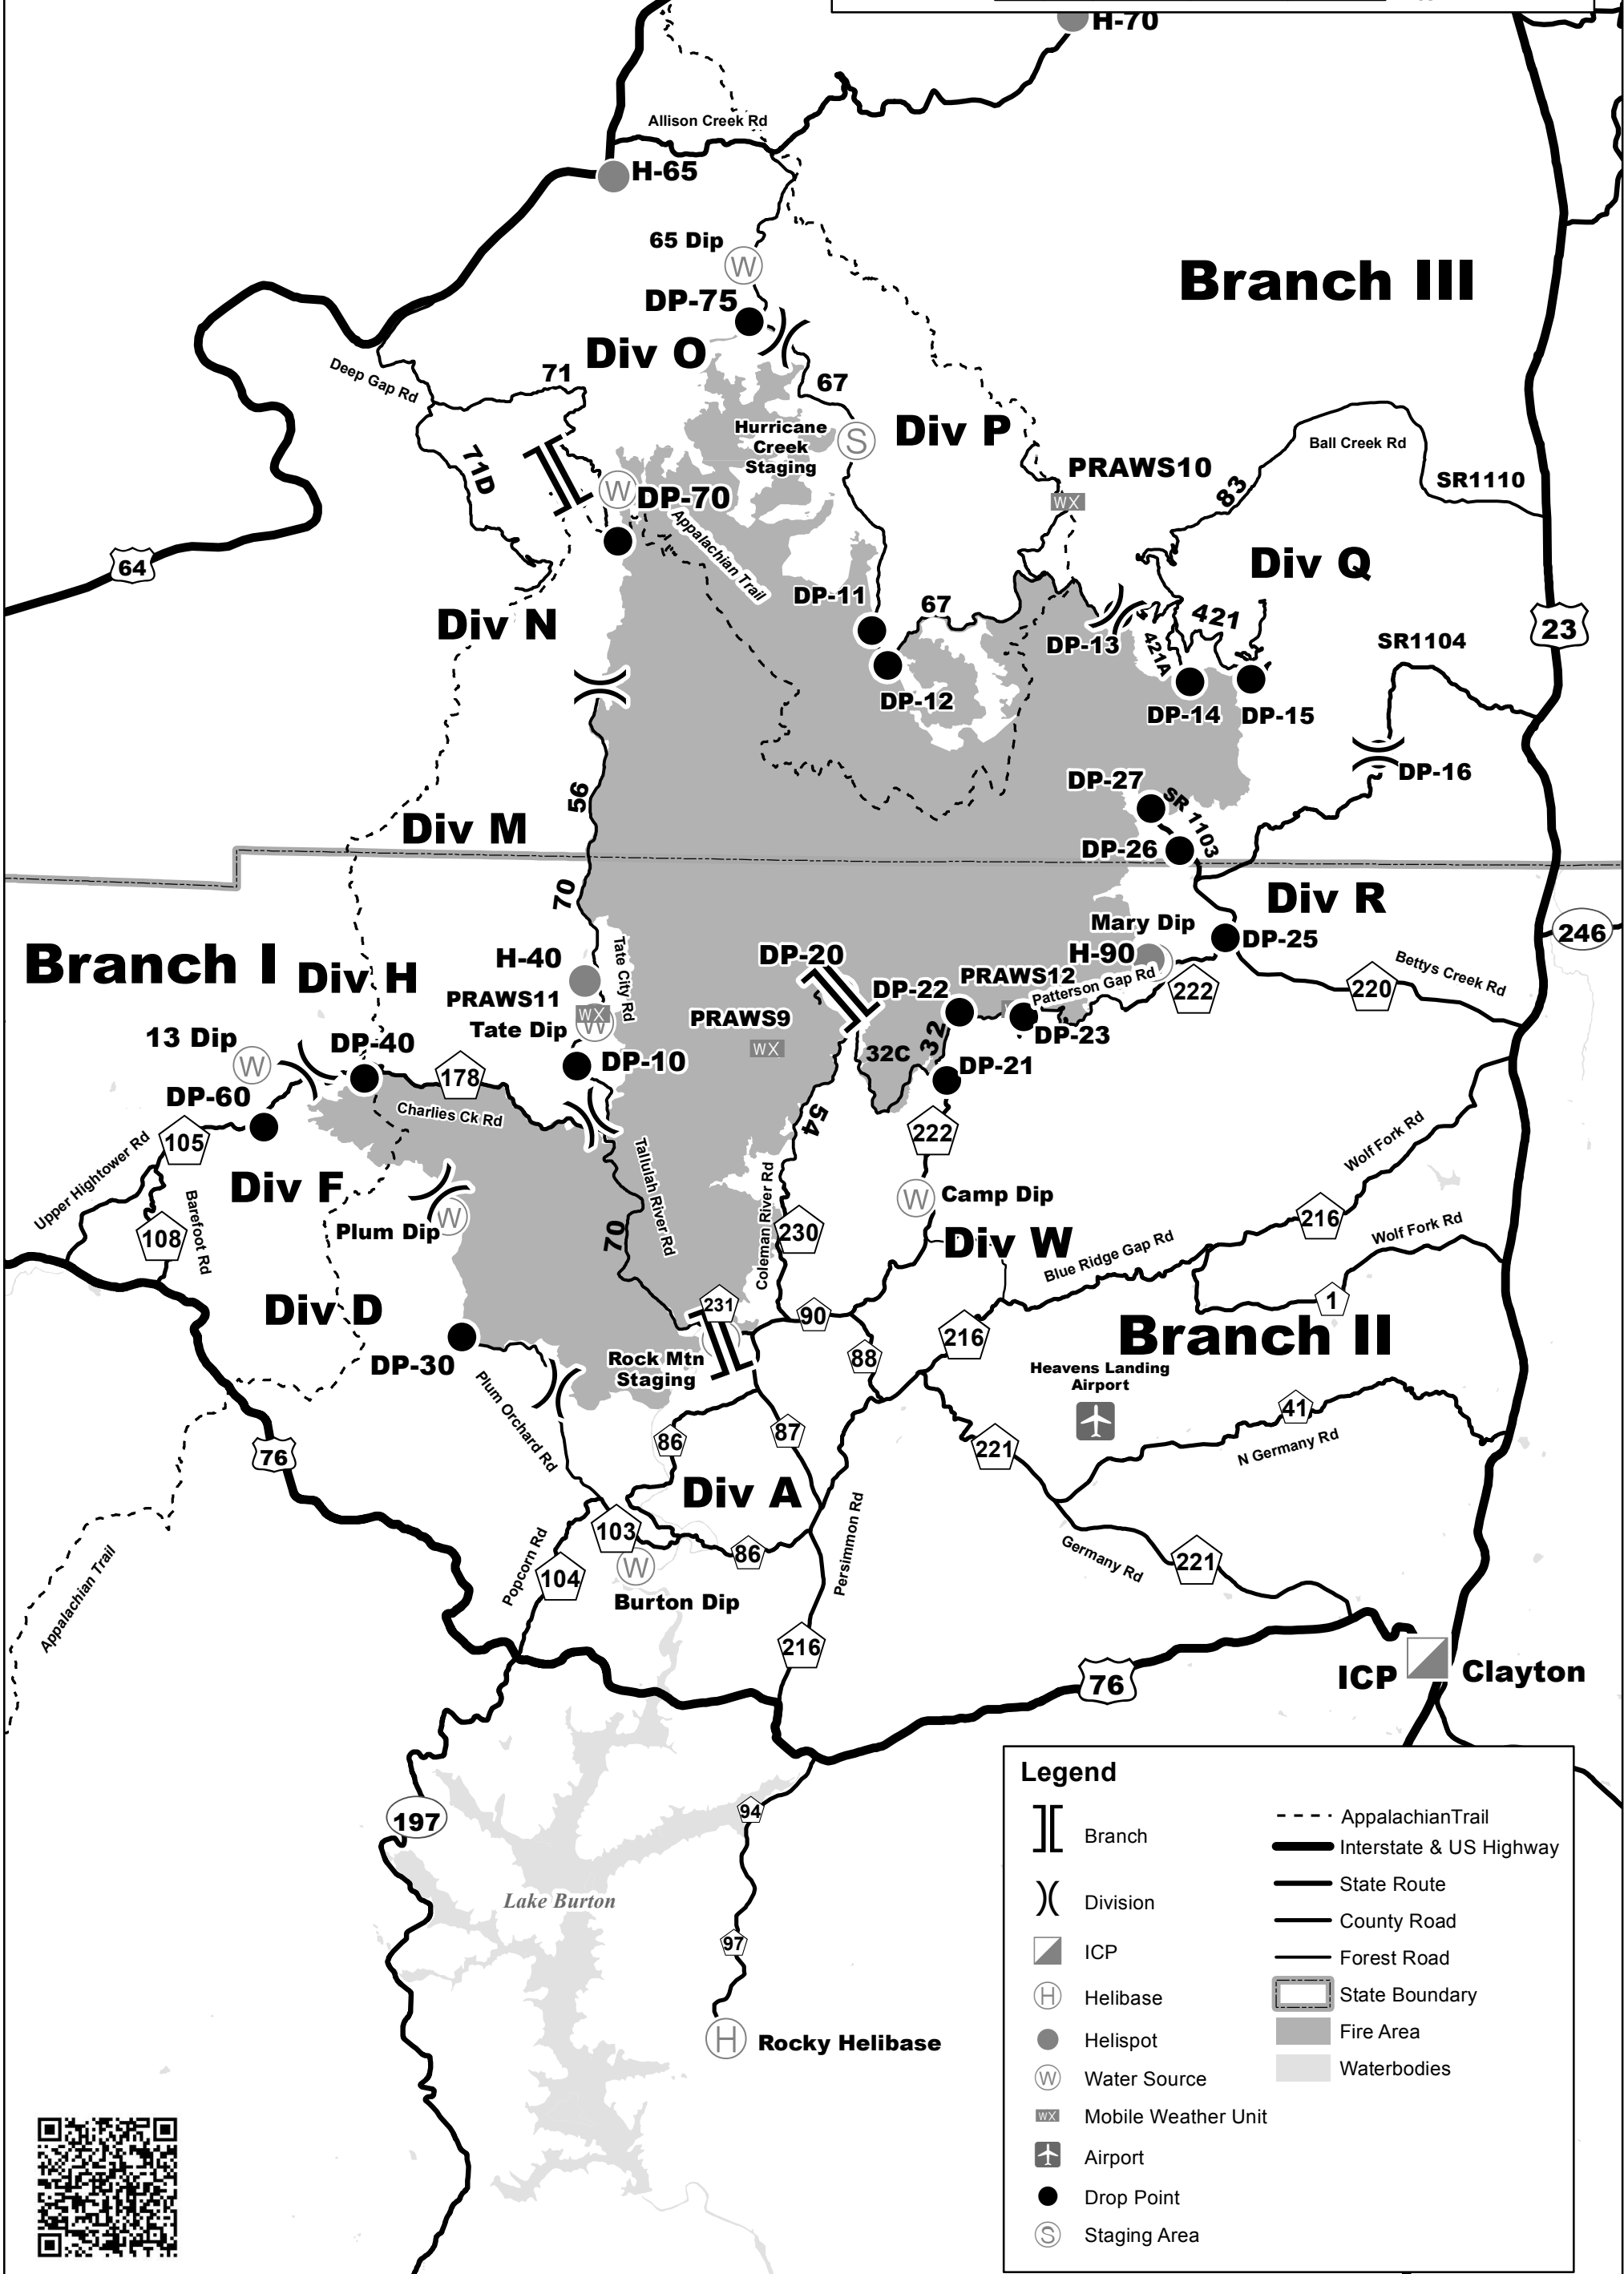

ROCK MOUNTAIN GA-CHF-160079

Transportation Map 11/29/16

Perimeter as of 11/27/16 - 24,725 ac.

Datum NAD83

JRP 11/28/16 2100

Legend

	Branch		Appalachian Trail
	Division		Interstate & US Highway
	ICP		State Route
	Helibase		County Road
	Helispot		Forest Road
	Water Source		State Boundary
	Mobile Weather Unit		Fire Area
	Airport		Waterbodies
	Drop Point		
	Staging Area		