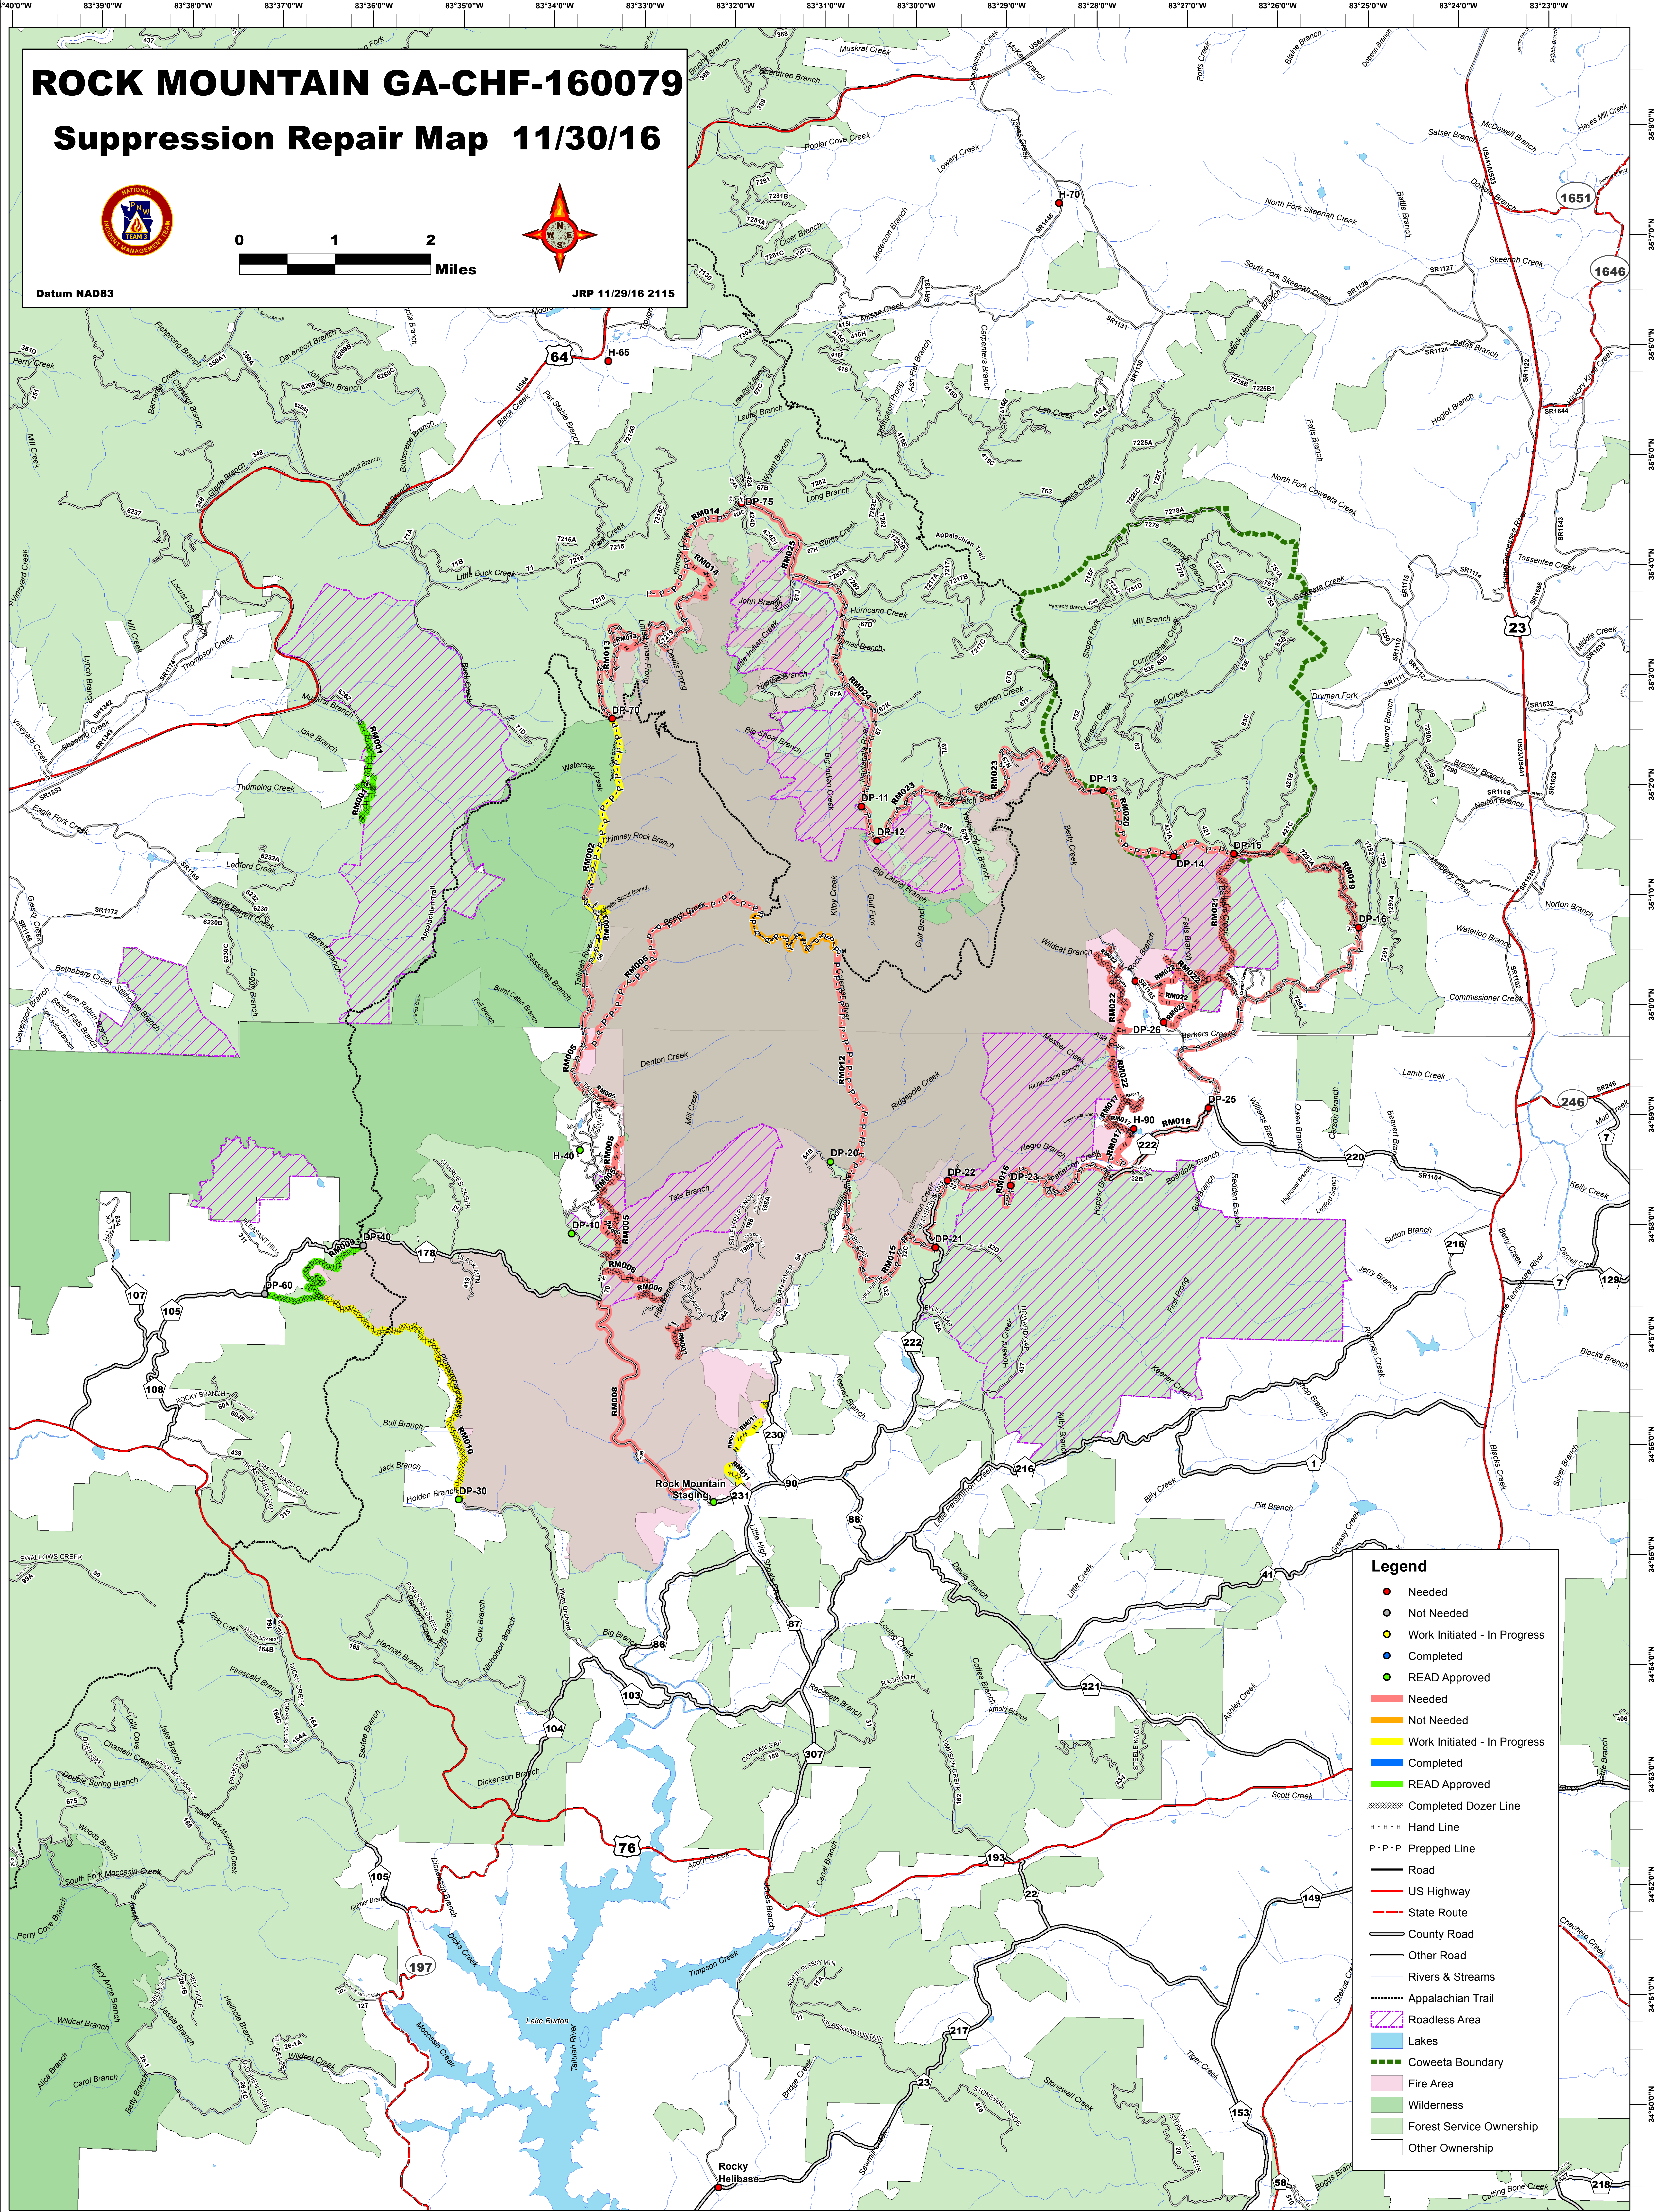

ROCK MOUNTAIN GA-CHF-160079

Suppression Repair Map 11/30/16

JRP 11/29/16 2115

Datum NAD83

Legend

- Needed
- Not Needed
- Work Initiated - In Progress
- Completed
- READ Approved
- Needed
- Not Needed
- Work Initiated - In Progress
- Completed
- READ Approved
- Completed Dozer Line
- - - Hand Line
- P - P - Prepped Line
- Road
- US Highway
- State Route
- County Road
- Other Road
- Rivers & Streams
- Appalachian Trail
- ▨ Roadless Area
- Lakes
- Coweeta Boundary
- Fire Area
- Wilderness
- Forest Service Ownership
- Other Ownership