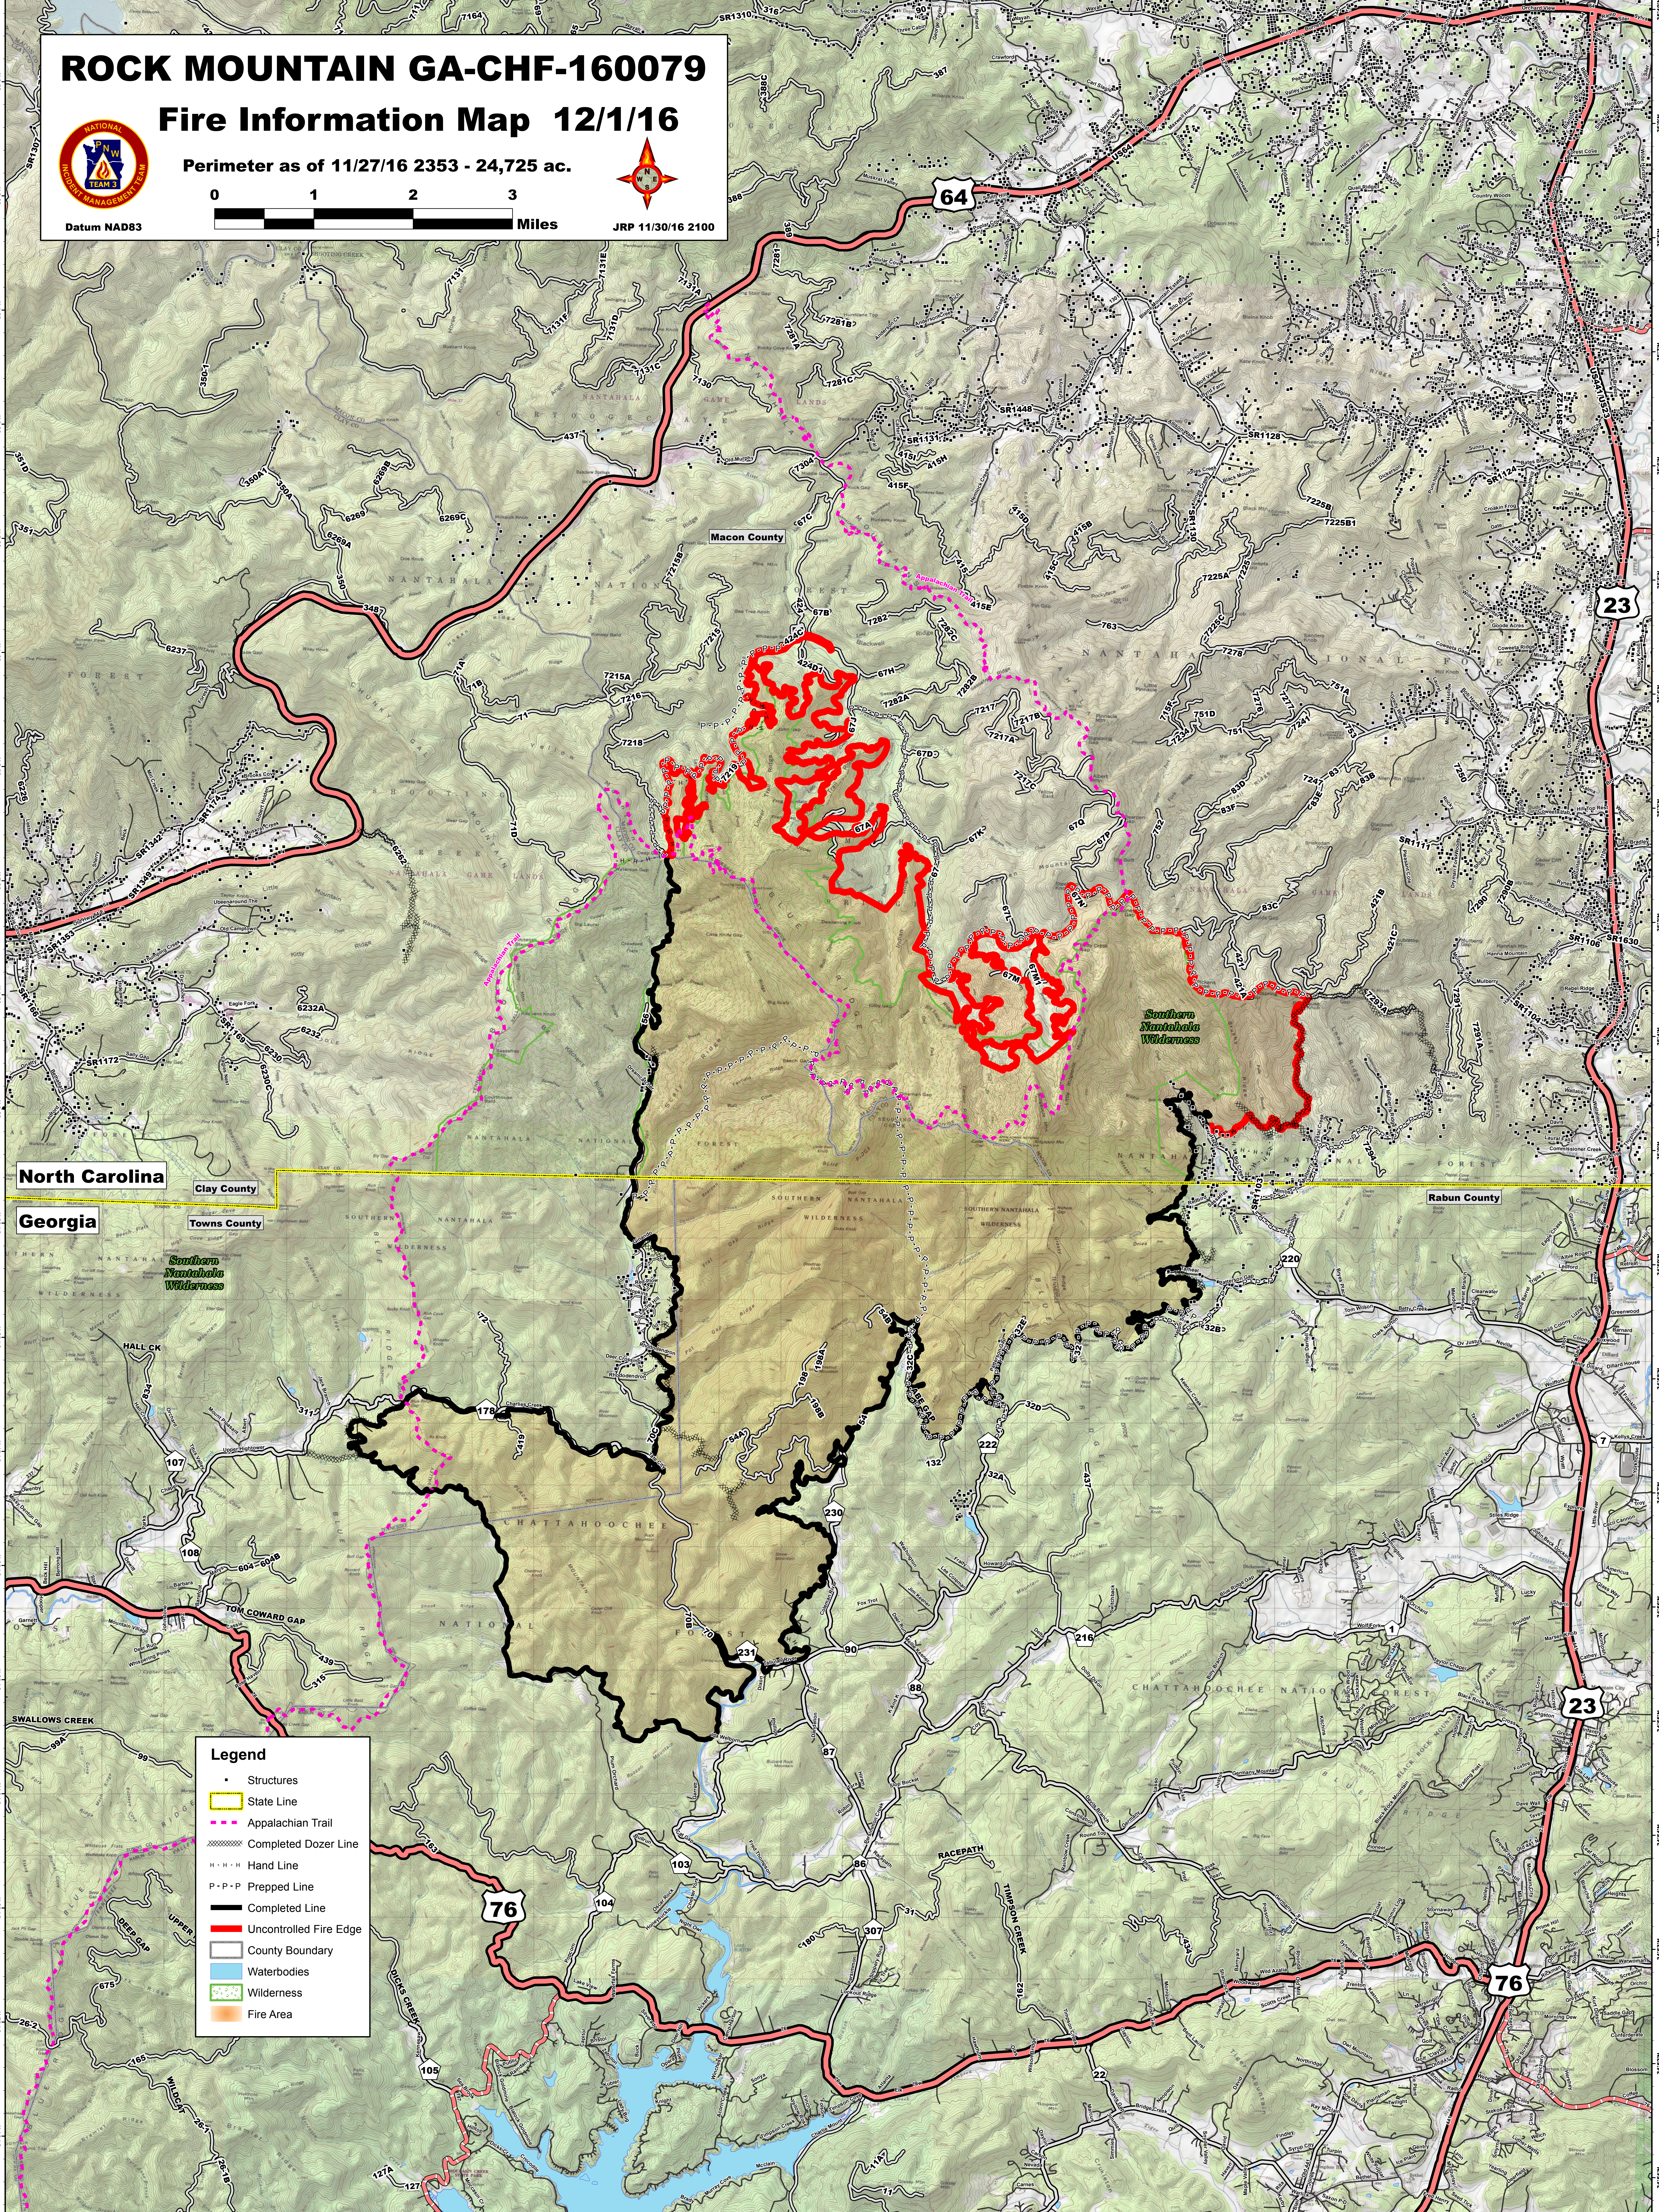

ROCK MOUNTAIN GA-CHF-160079

Fire Information Map 12/1/16

Perimeter as of 11/27/16 2353 - 24,725 ac.

Datum NAD83

North Carolina

Georgia

Clay County

Towns County

Macon County

Rabun County

Southern Nantahala Wilderness

Legend

- Structures
- State Line
- Appalachian Trail
- Completed Dozer Line
- H - H - H Hand Line
- P - P - P Prepped Line
- Completed Line
- Uncontrolled Fire Edge
- County Boundary
- Waterbodies
- Wilderness
- Fire Area