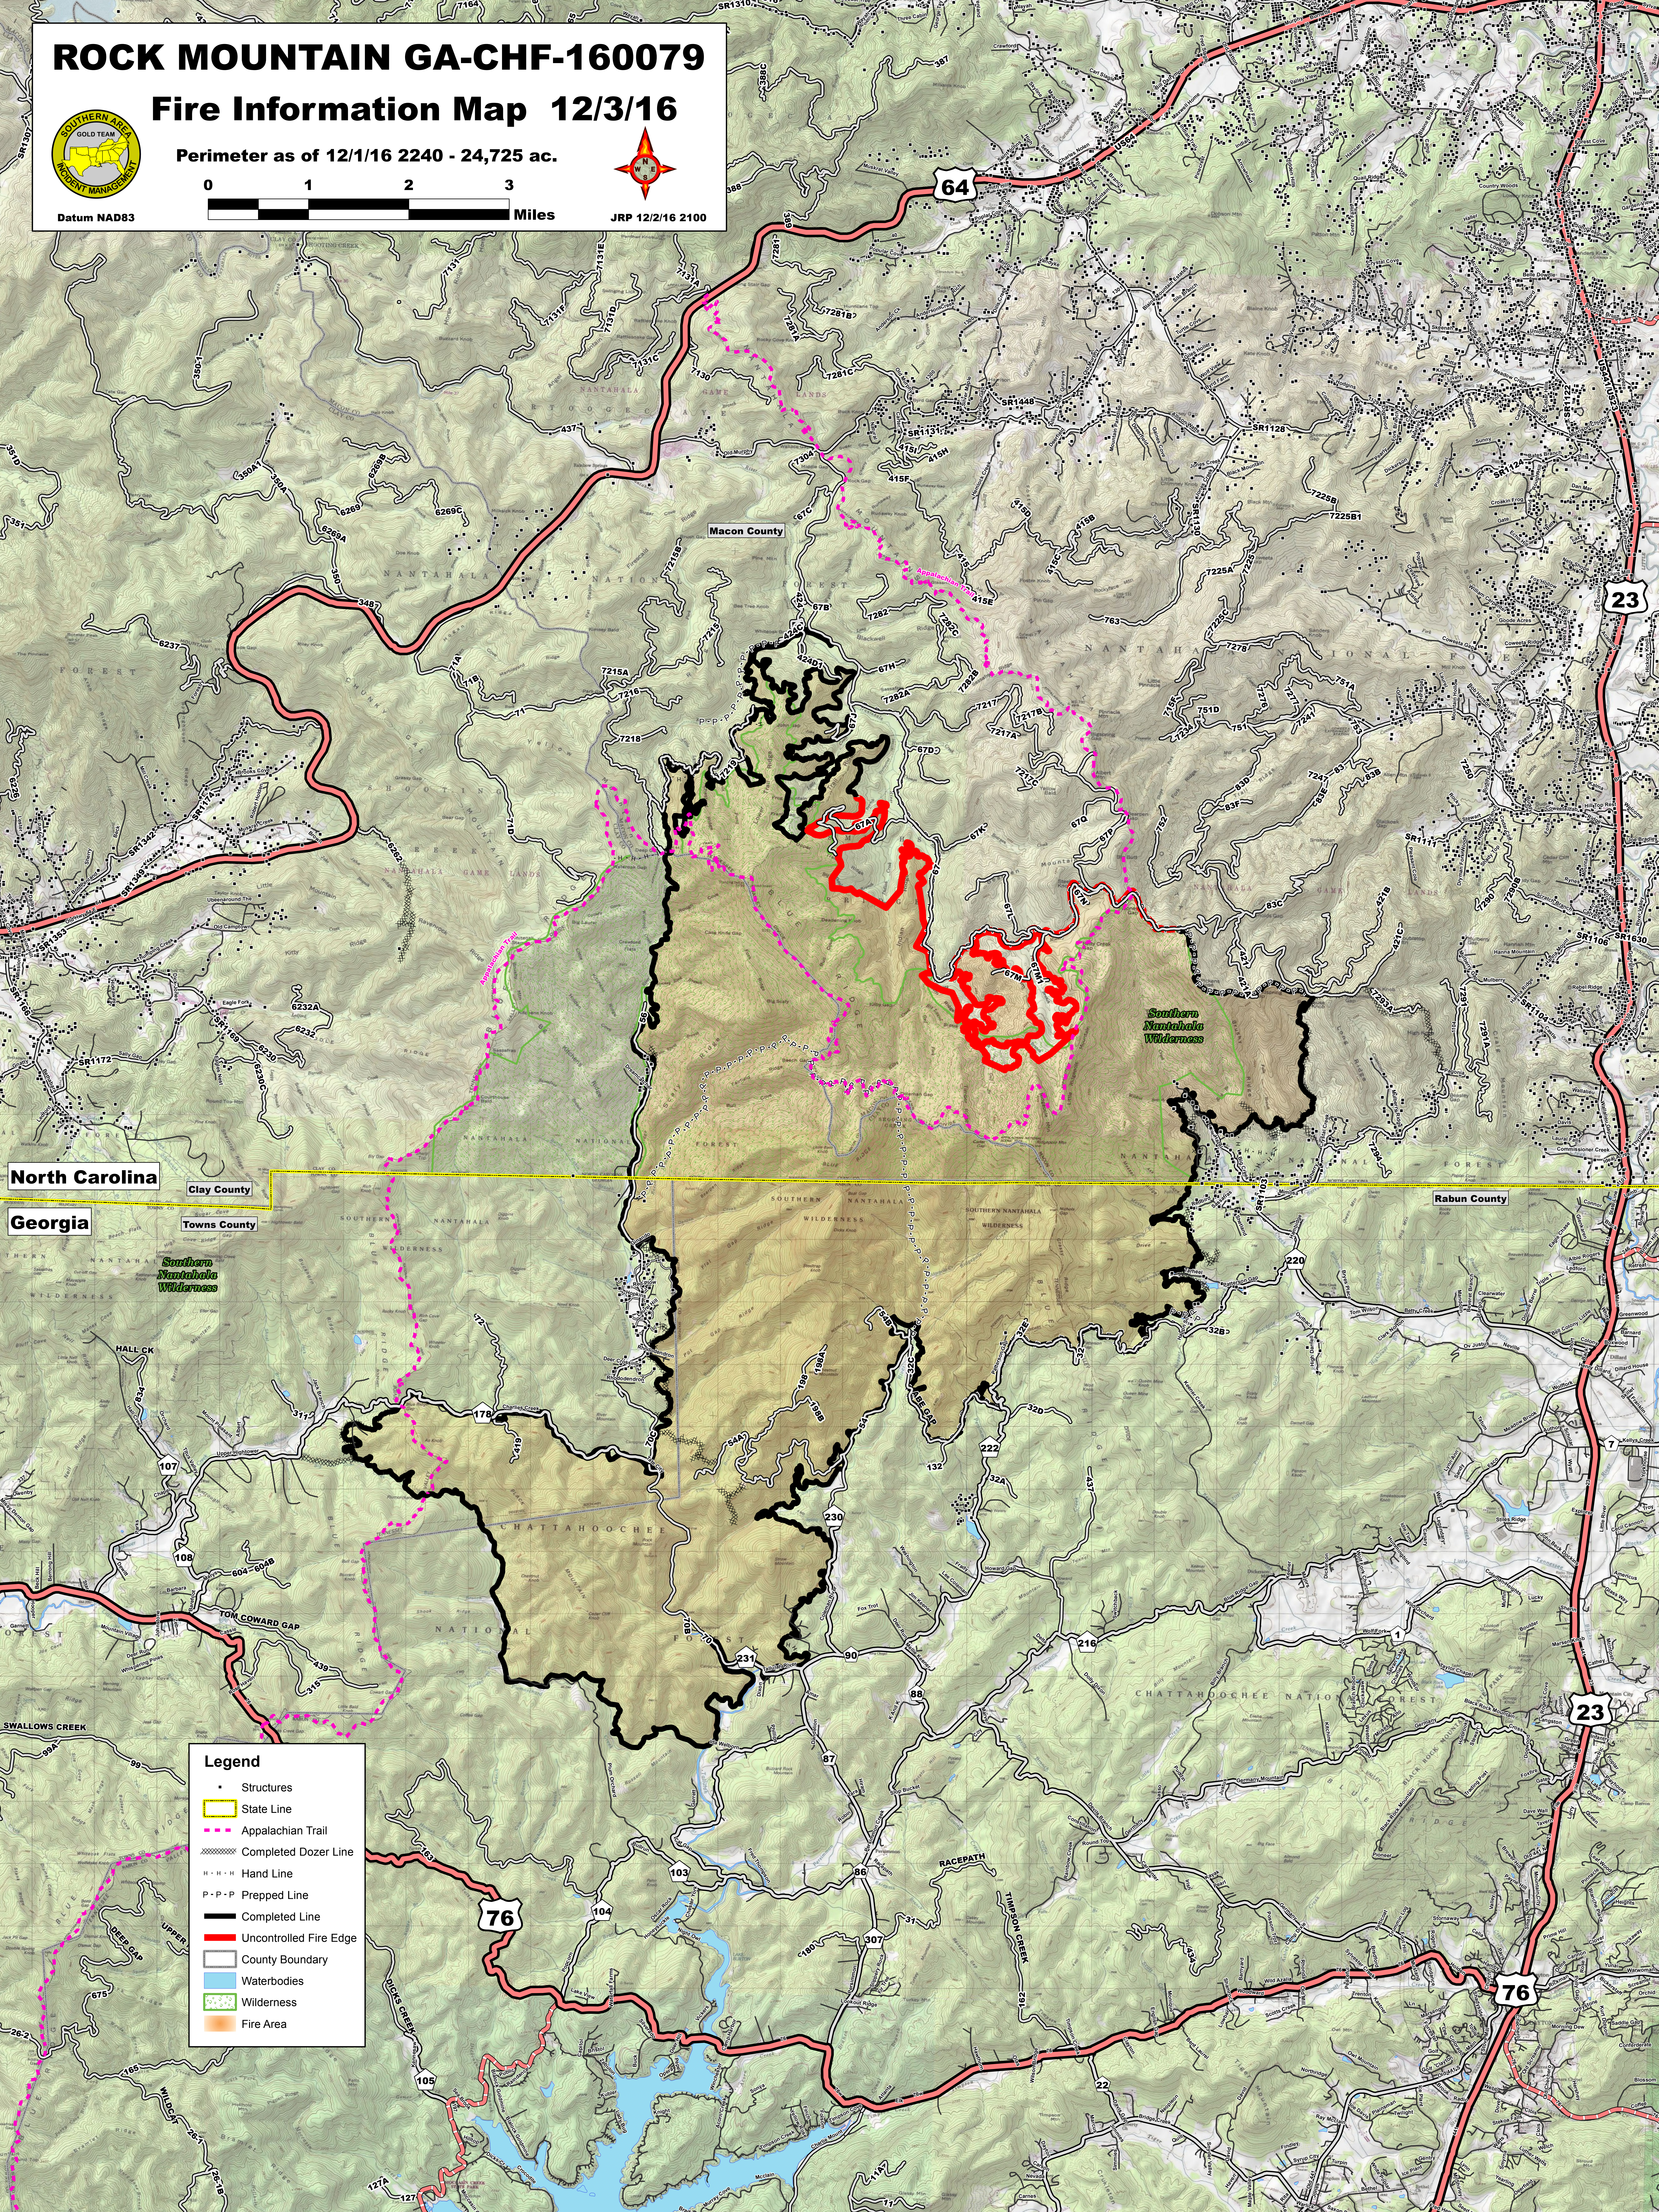

ROCK MOUNTAIN GA-CHF-160079

Fire Information Map 12/3/16

Perimeter as of 12/1/16 2240 - 24,725 ac.

Datum NAD83

JRP 12/2/16 2100

North Carolina

Georgia

Clay County

Towns County

Rabun County

Legend

- Structures
- State Line
- Appalachian Trail
- Completed Dozer Line
- H - H - H Hand Line
- P - P - P Prepped Line
- Completed Line
- Uncontrolled Fire Edge
- County Boundary
- Waterbodies
- Wilderness
- Fire Area