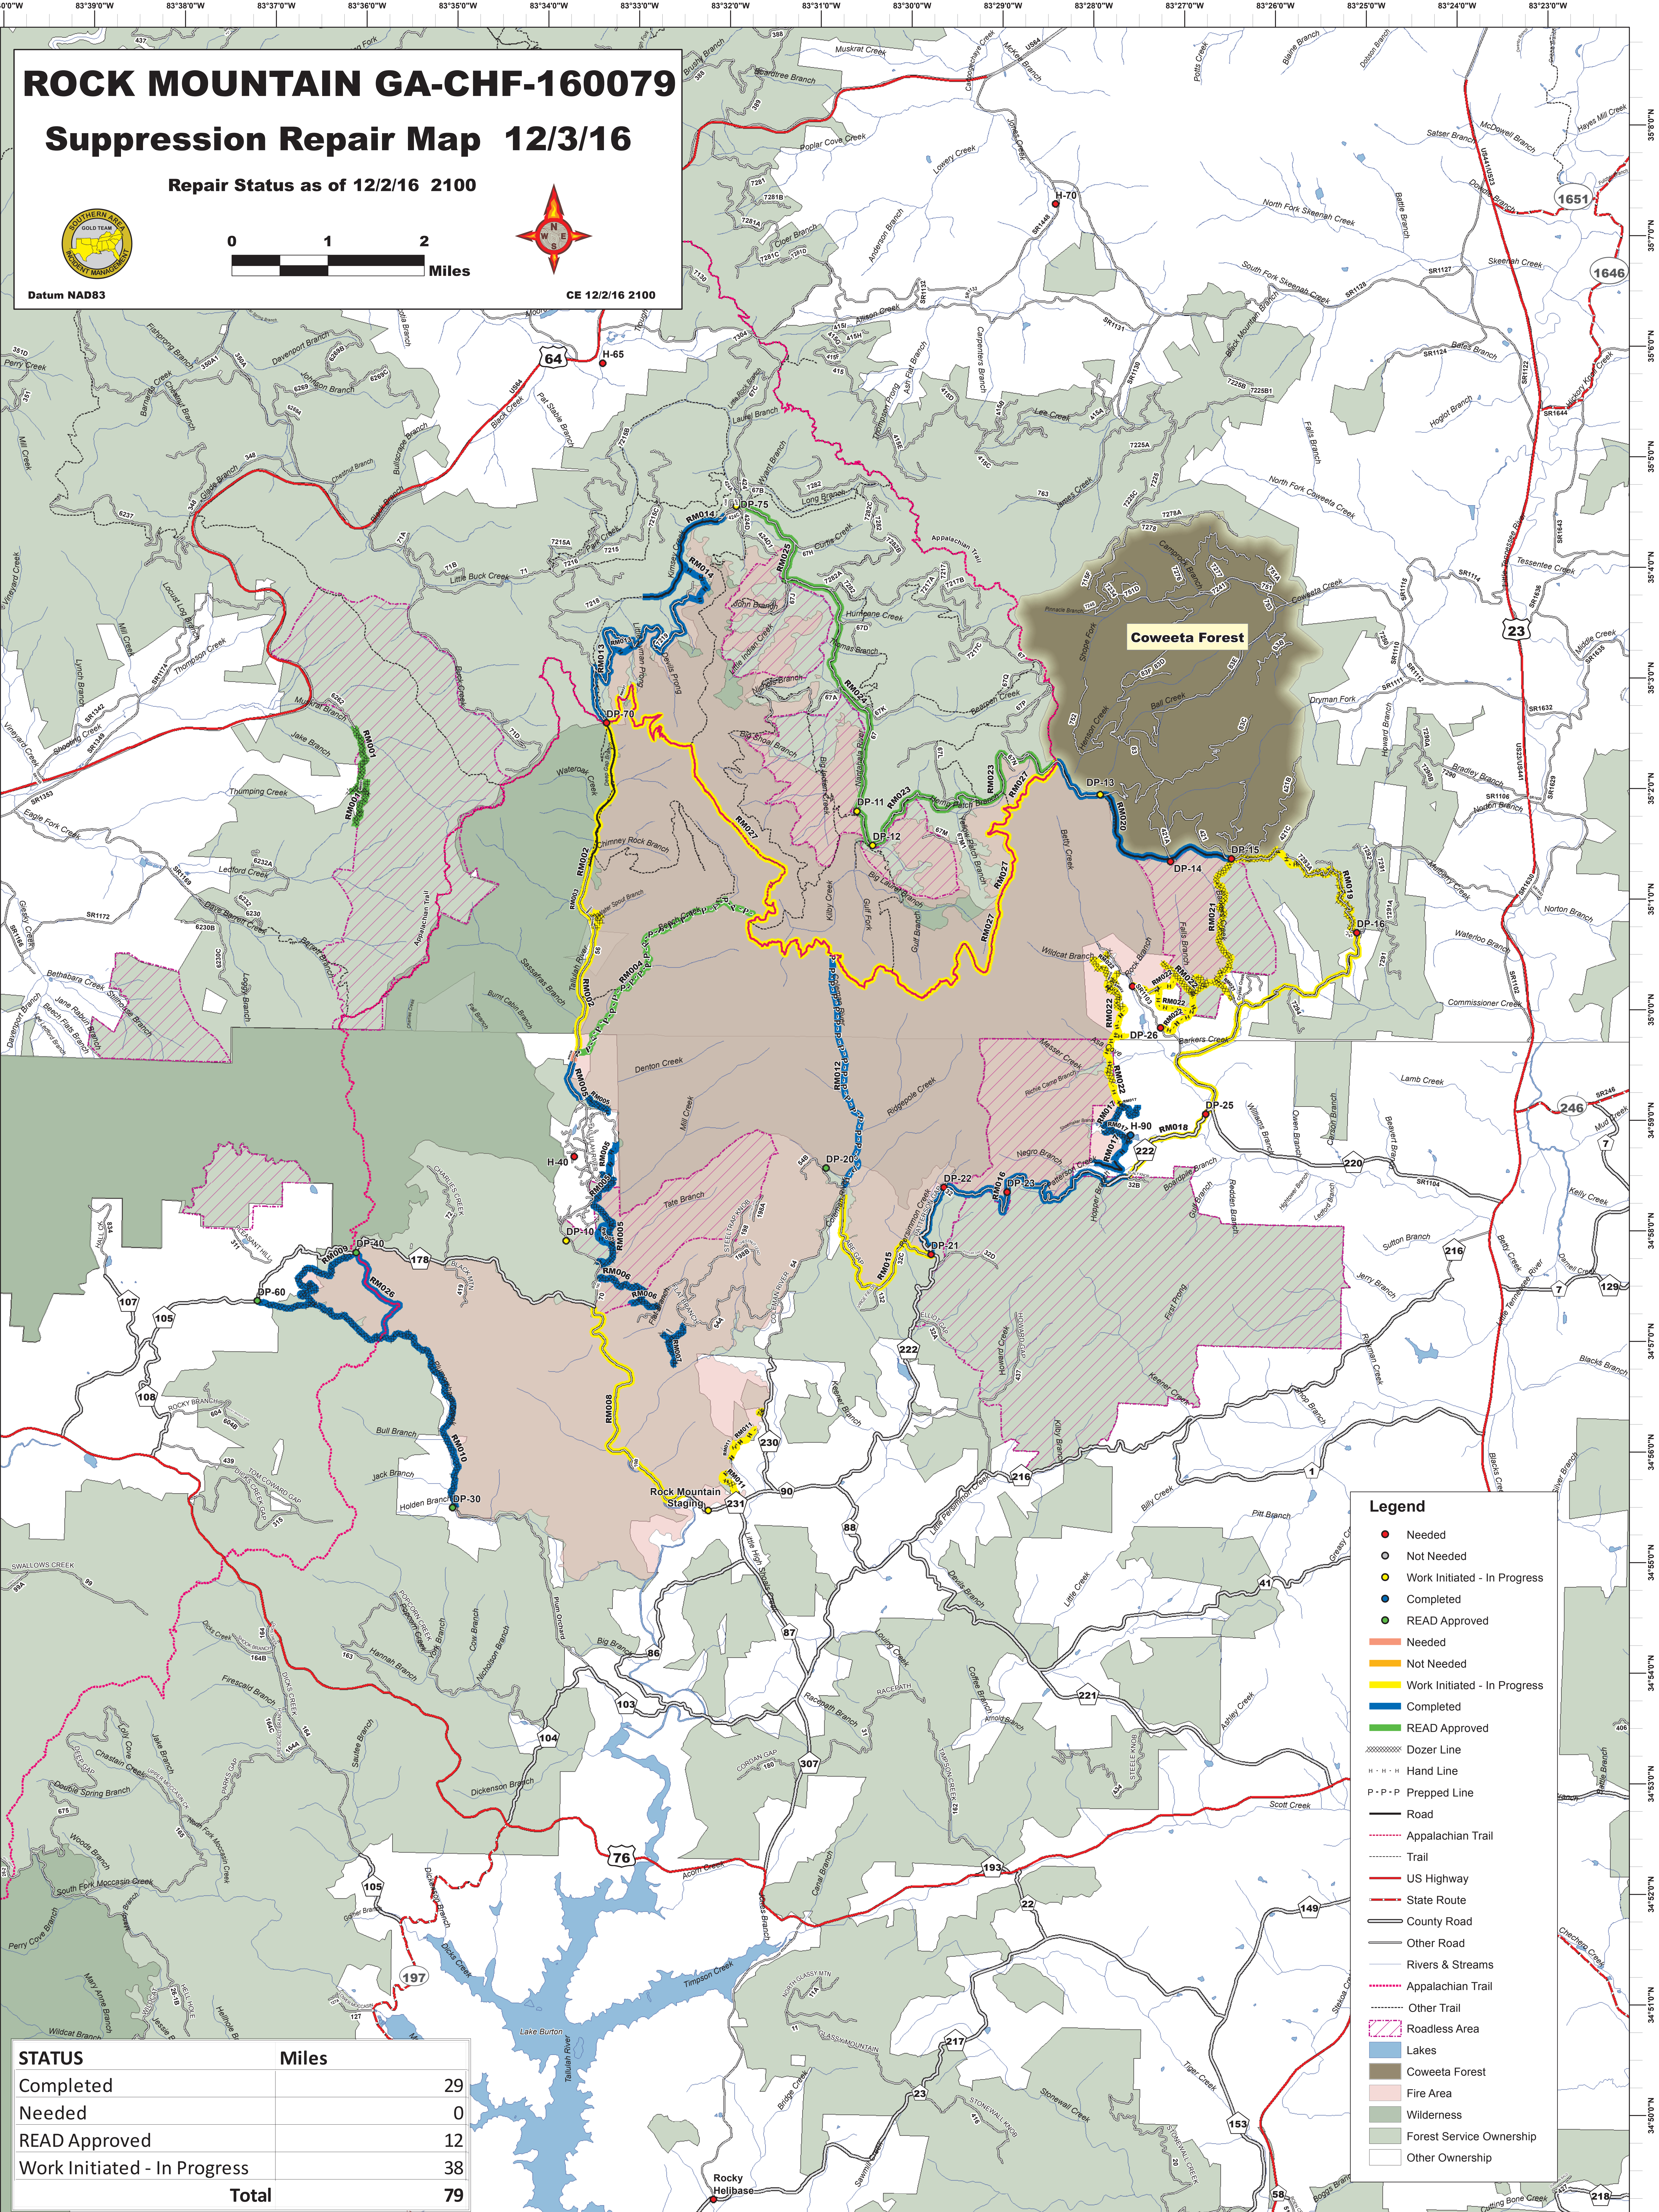

# ROCK MOUNTAIN GA-CHF-160079

## Suppression Repair Map 12/3/16

Repair Status as of 12/2/16 2100

CE 12/16 2100

Datum NAD83

### Legend

- Needed
- Not Needed
- Work Initiated - In Progress
- Completed
- READ Approved
- Needed
- Work Initiated - In Progress
- Completed
- READ Approved
- Dozer Line
- Hand Line
- Prepped Line
- Road
- Appalachian Trail
- Trail
- US Highway
- State Route
- County Road
- Other Road
- Rivers & Streams
- Appalachian Trail
- Other Trail
- ▨ Roadless Area
- Lakes
- Coweeta Forest
- Fire Area
- Wilderness
- Forest Service Ownership
- Other Ownership

STATUS	Miles	
Completed	29	
Needed	0	
READ Approved	12	
Work Initiated - In Progress	38	
<b>Total</b>	<b>79</b>	