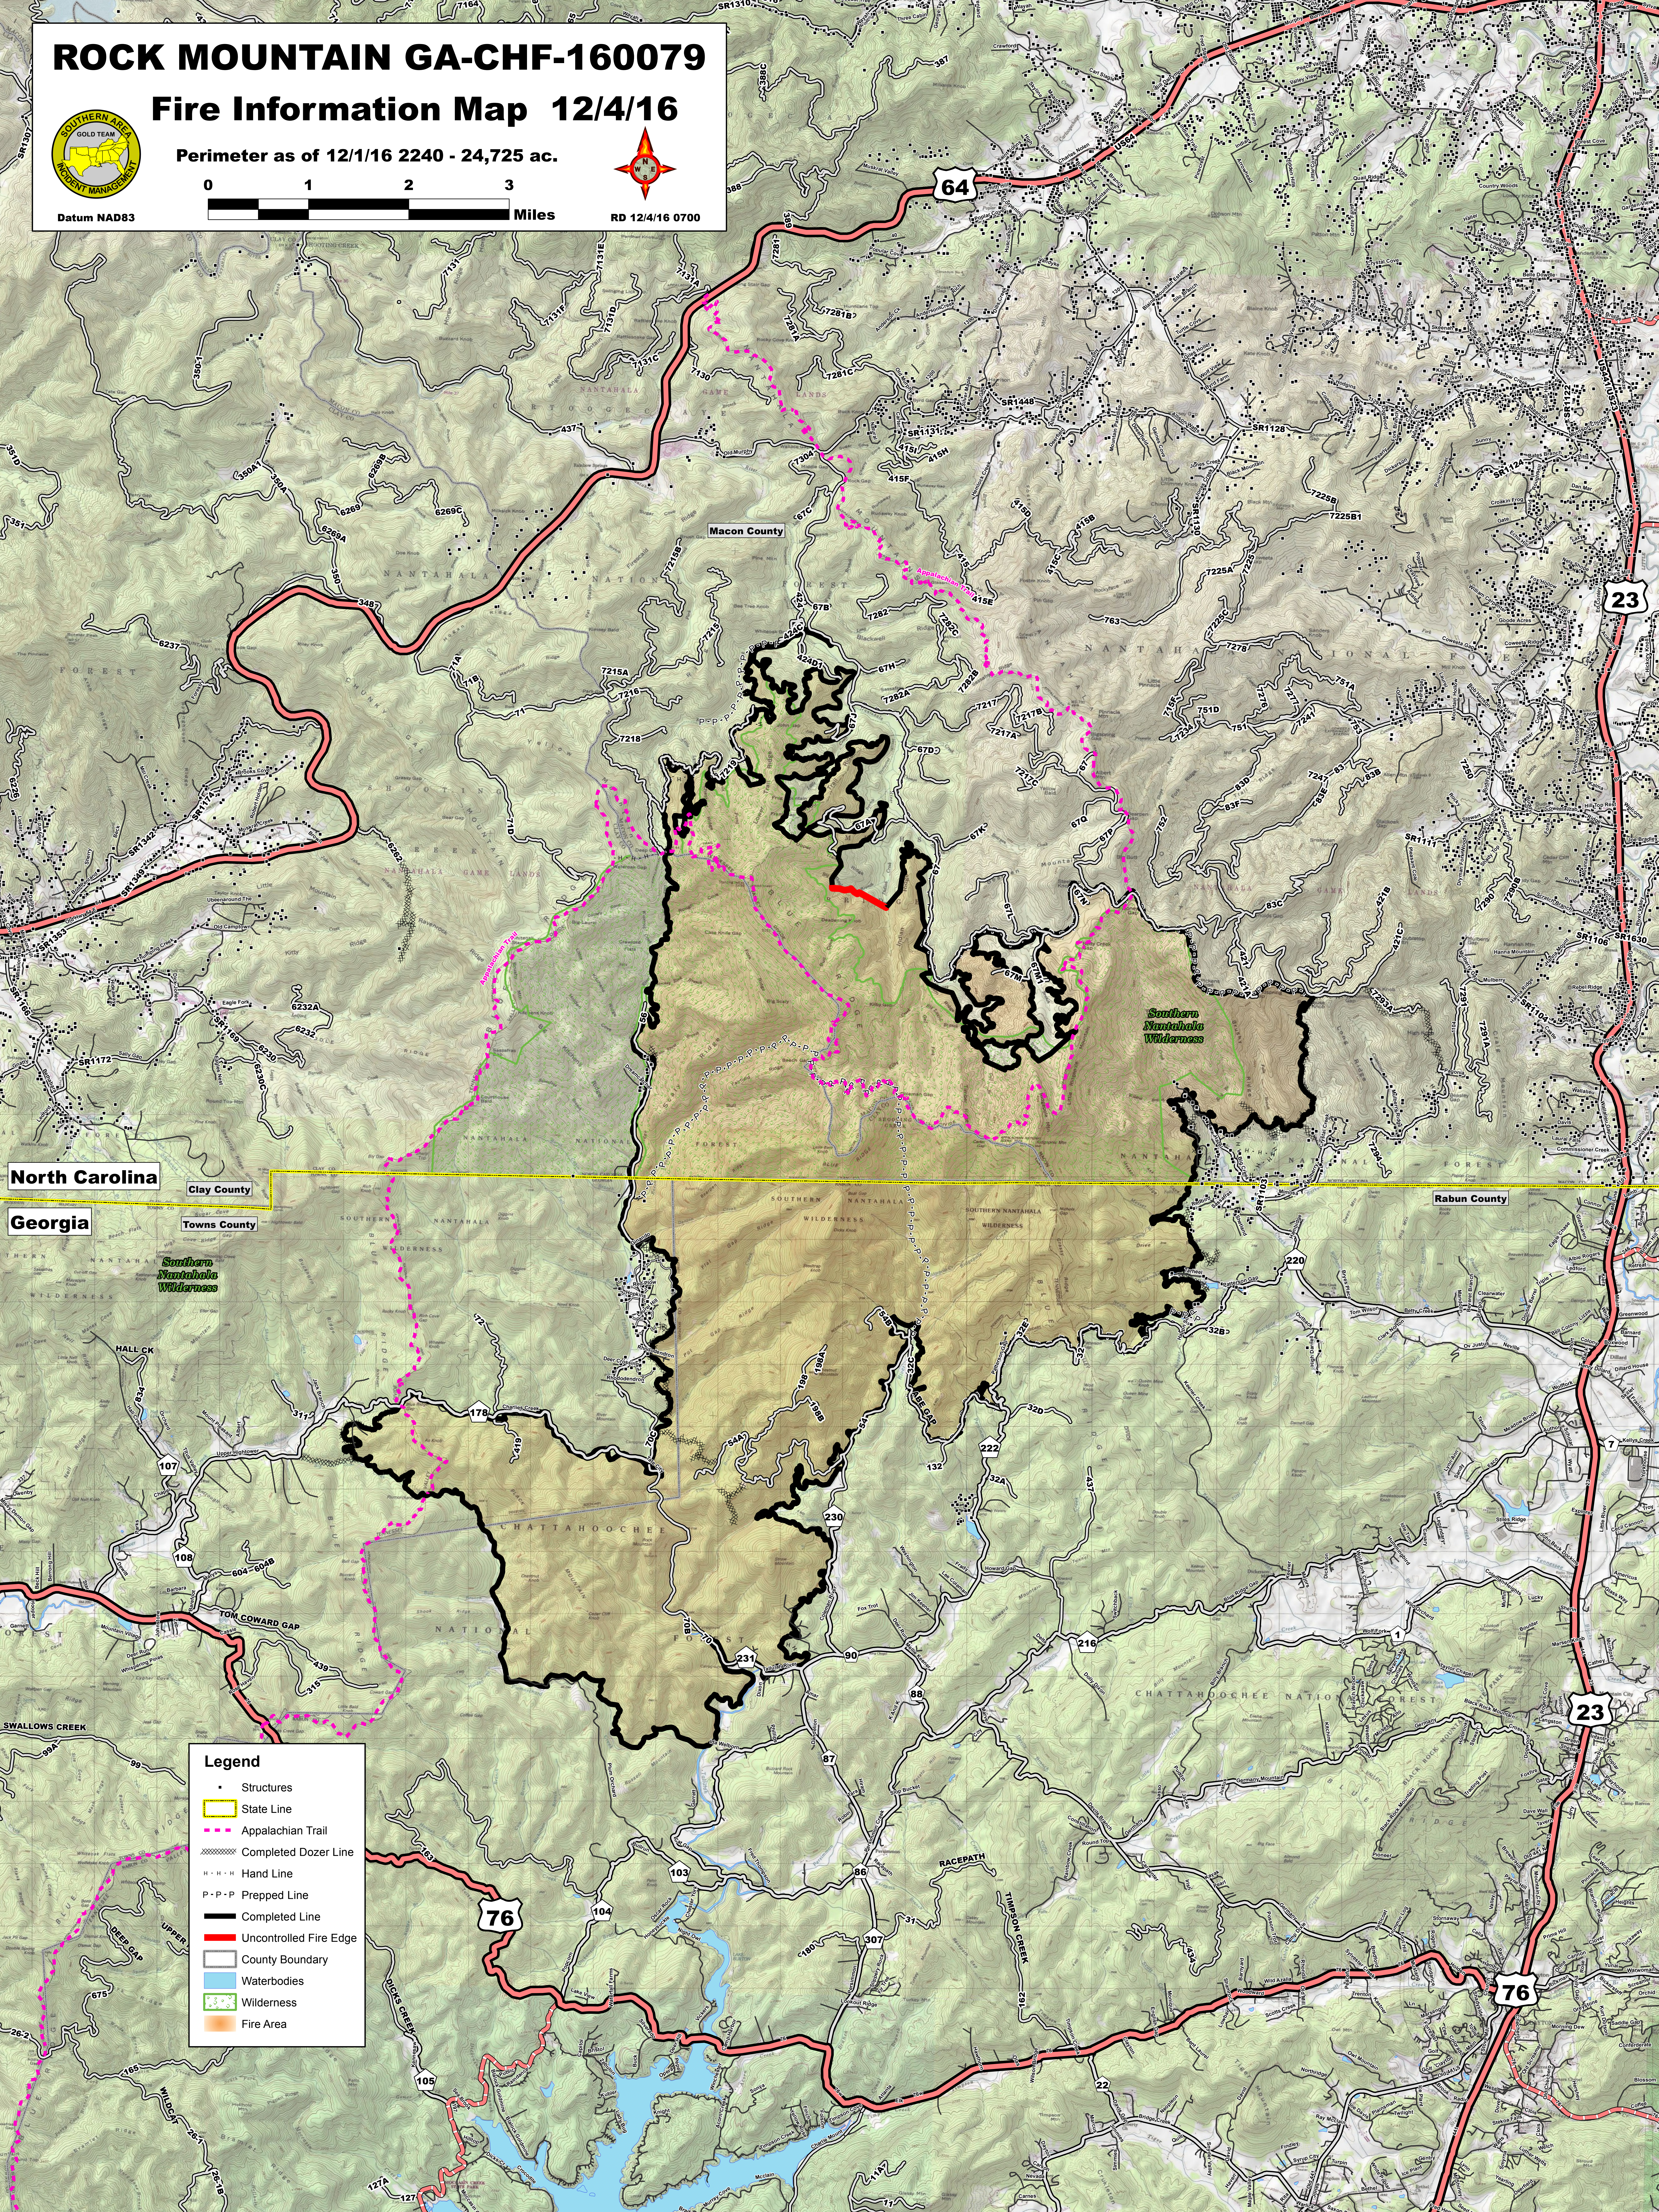

ROCK MOUNTAIN GA-CHF-160079

Fire Information Map 12/4/16

Perimeter as of 12/1/16 2240 - 24,725 ac.

Datum NAD83

RD 12/4/16 0700

North Carolina

Georgia

Clay County

Towns County

Rabun County

Legend

- Structures
- State Line
- Appalachian Trail
- Completed Dozer Line
- H - H - H Hand Line
- P - P - P Prepped Line
- Completed Line
- Uncontrolled Fire Edge
- County Boundary
- Waterbodies
- Wilderness
- Fire Area