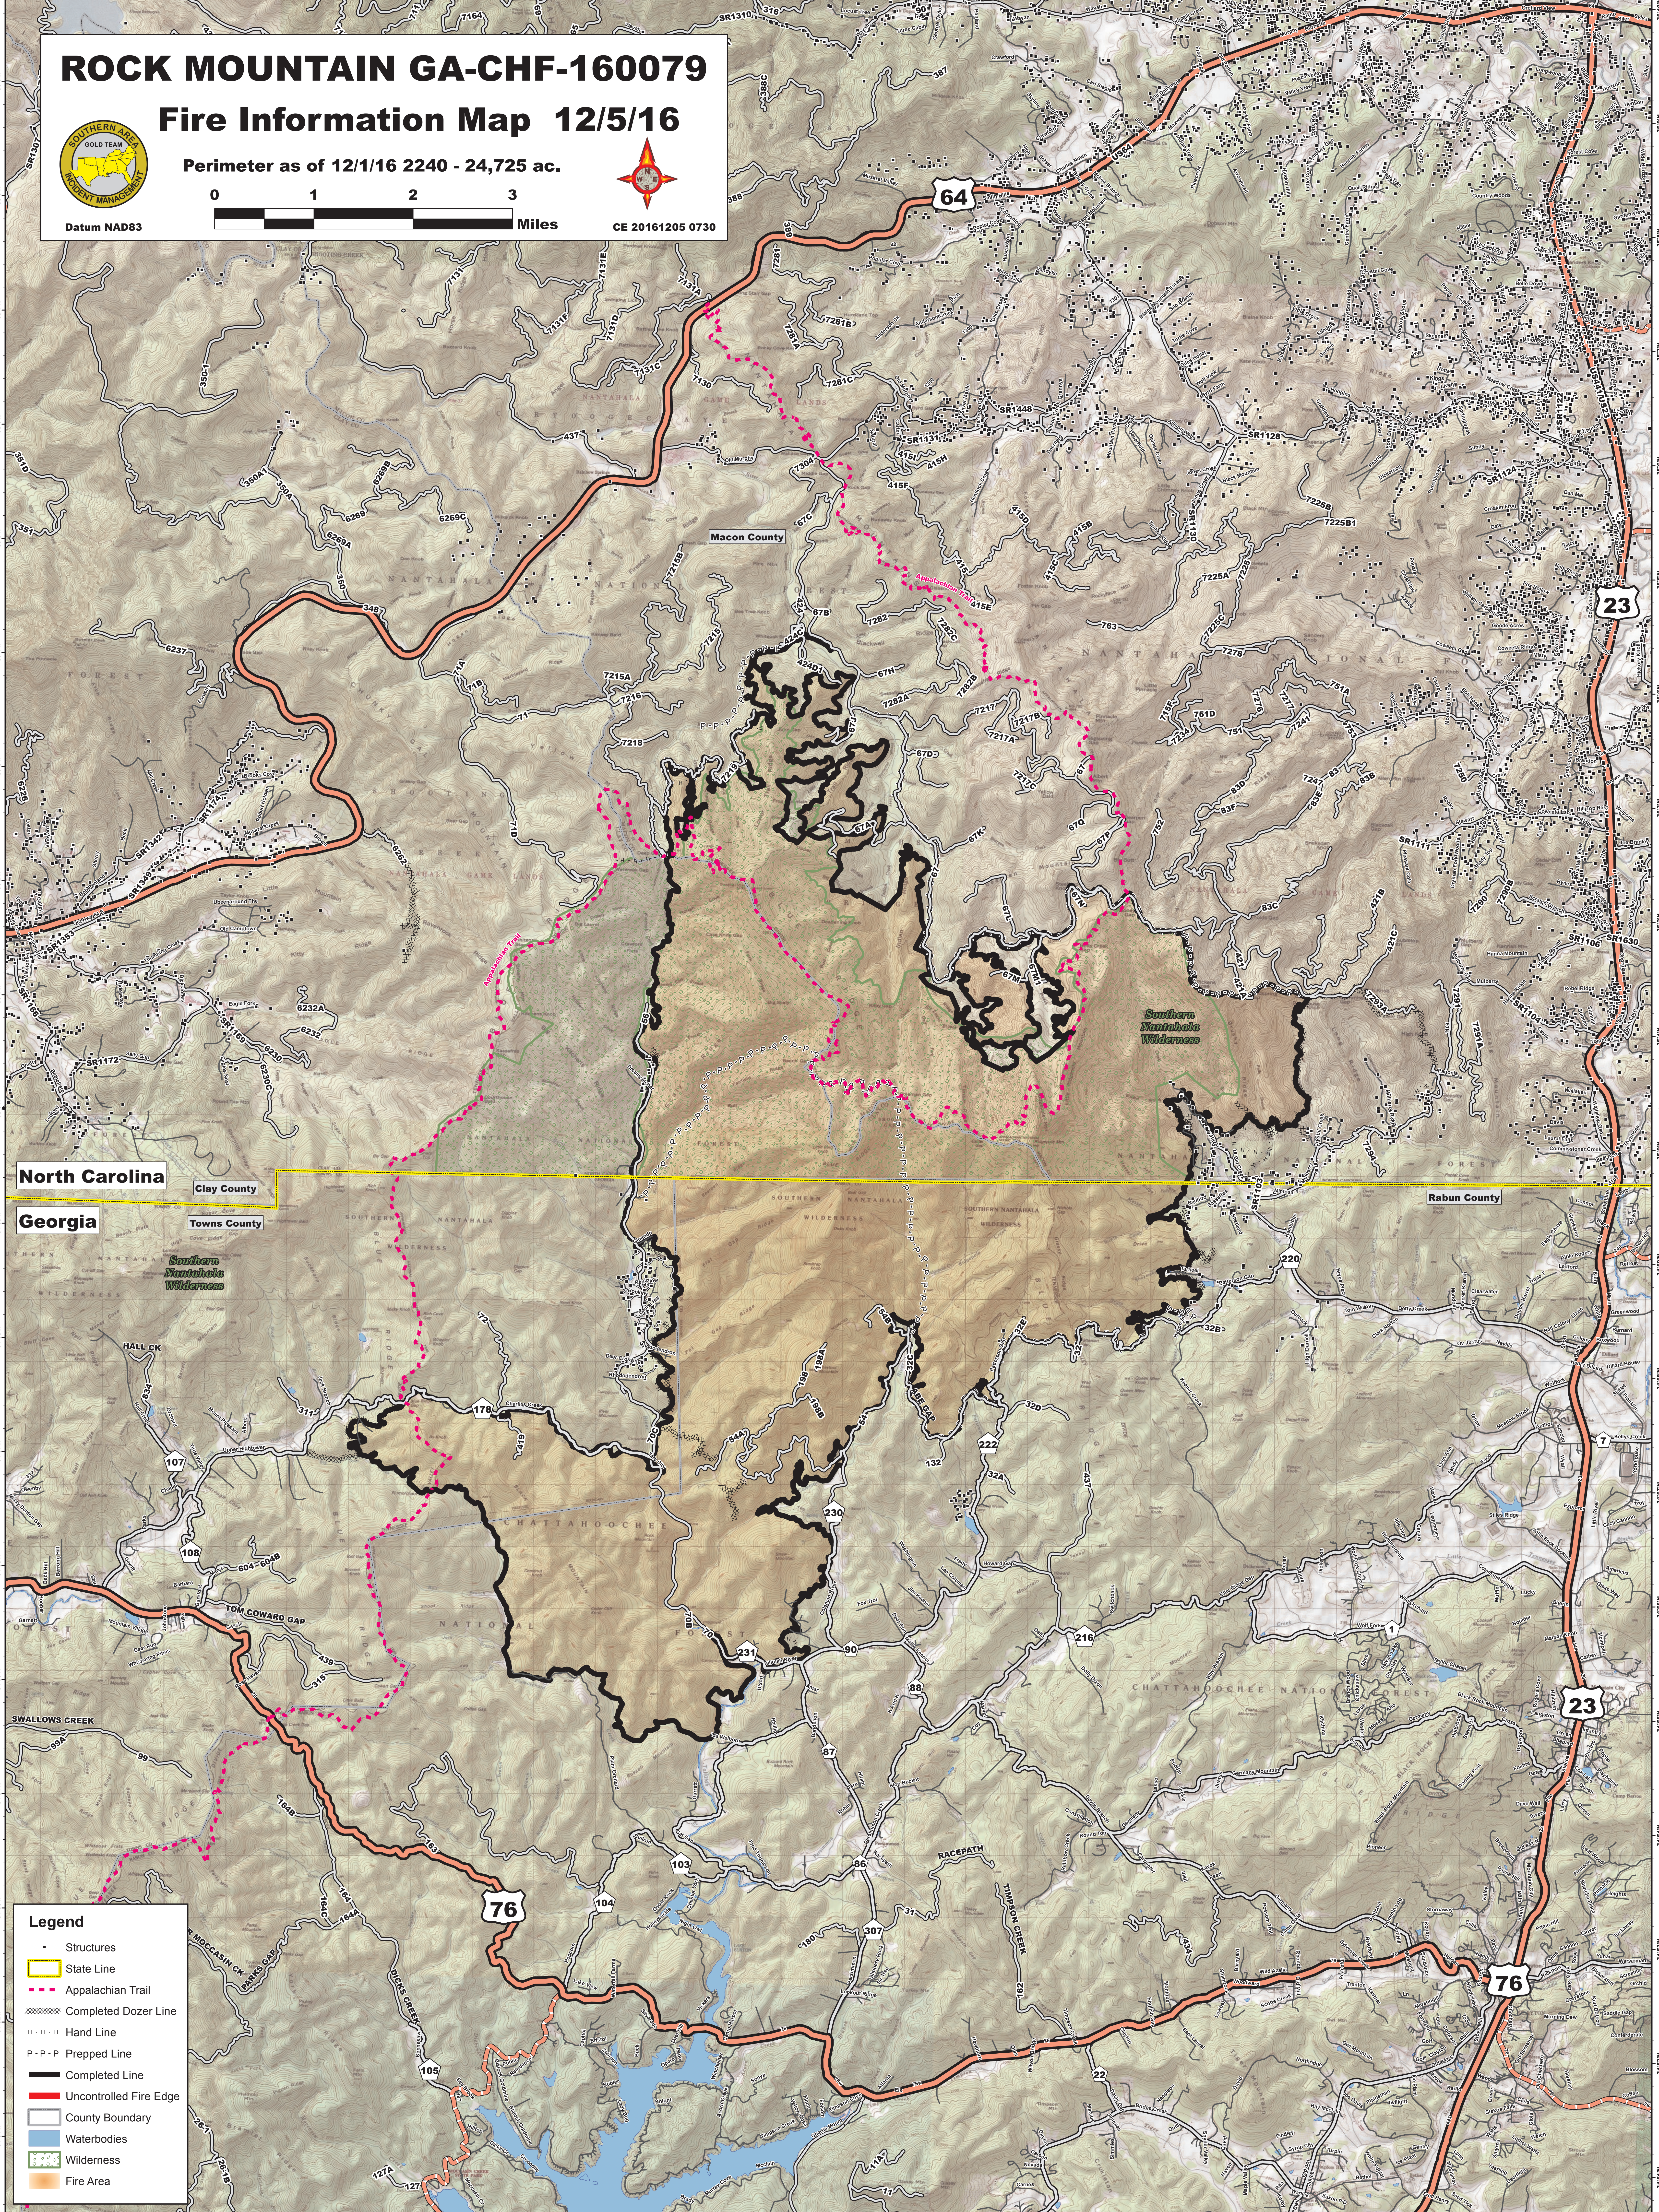

ROCK MOUNTAIN GA-CHF-160079

Fire Information Map 12/5/16

Perimeter as of 12/1/16 2240 - 24,725 ac.

CE 20161205 0730

Datum NAD83

North Carolina

Georgia

Clay County

Towns County

Rabun County

Legend

- Structures
- State Line
- Appalachian Trail
- Completed Dozer Line
- Hand Line
- Prepped Line
- Completed Line
- Uncontrolled Fire Edge
- County Boundary
- Waterbodies
- Wilderness
- Fire Area