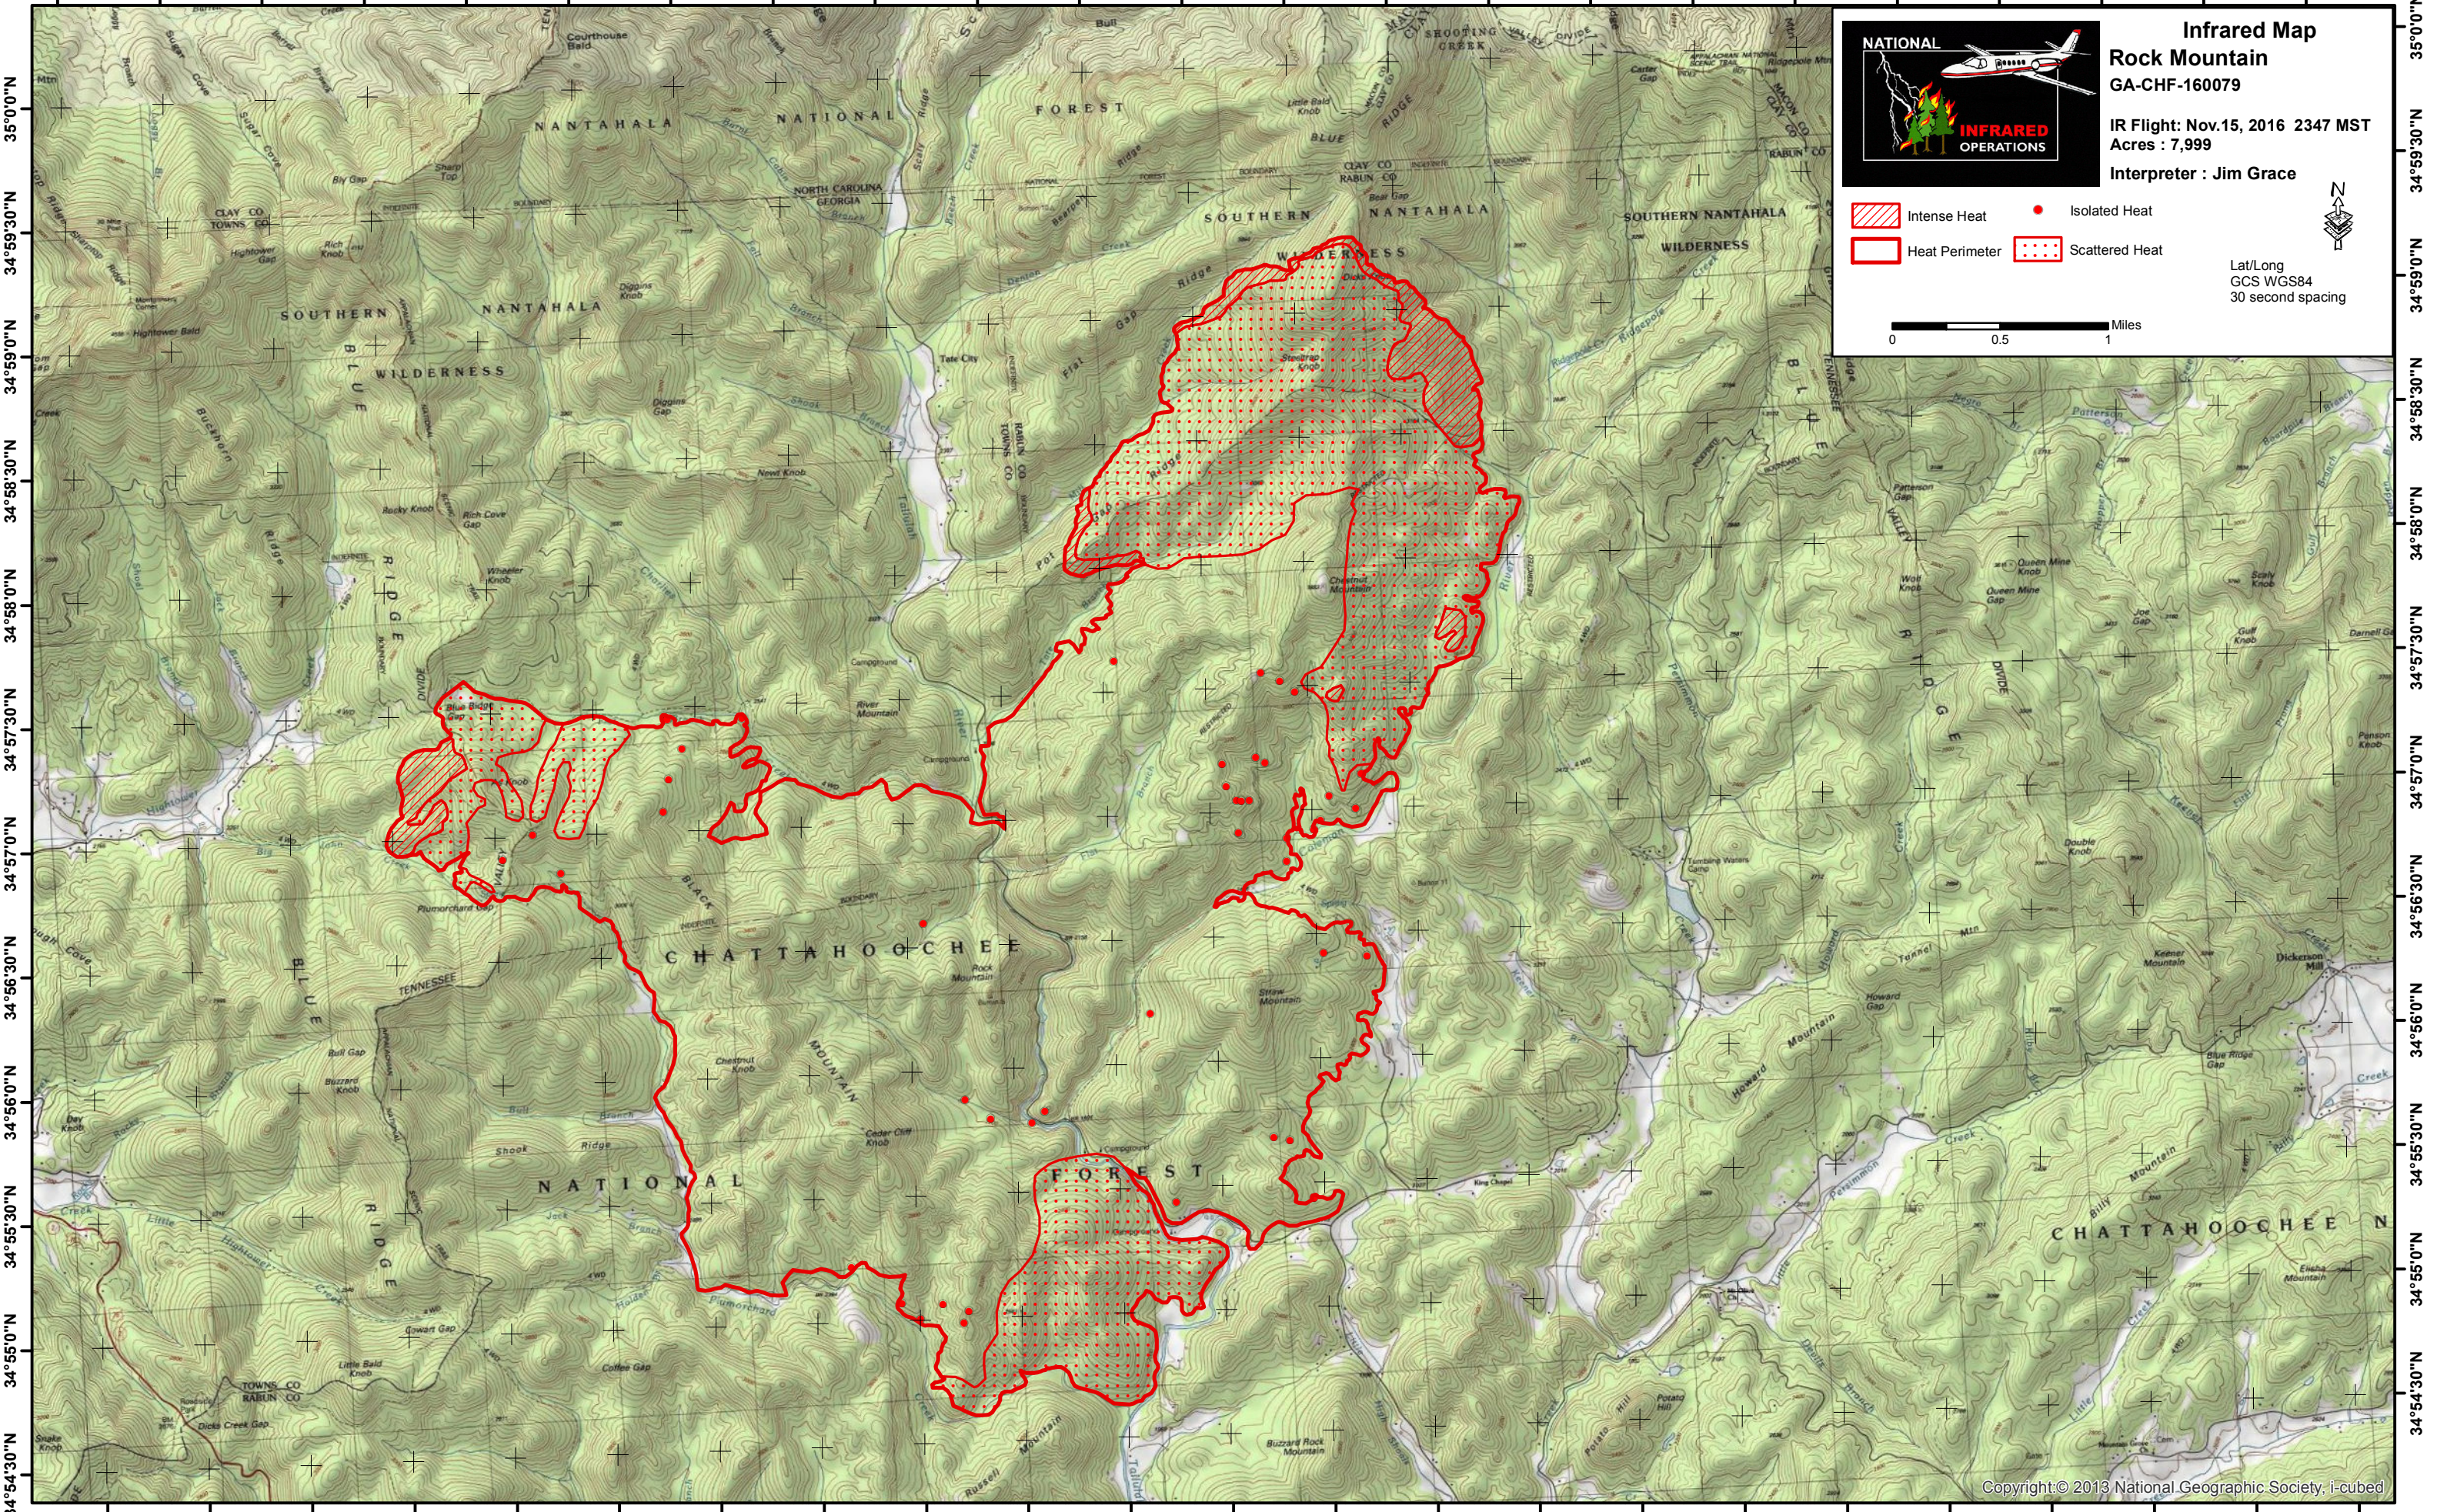

83°37'30"W 83°37'0"W 83°36'30"W 83°36'0"W 83°35'30"W 83°35'0"W 83°34'30"W 83°34'0"W 83°33'30"W 83°33'0"W 83°32'30"W 83°32'0"W 83°31'30"W 83°31'0"W 83°30'30"W 83°30'0"W 83°29'30"W 83°29'0"W 83°28'30"W 83°28'0"W 83°27'30"W 83°27'0"W 83°26'30"W

Infrared Map
Rock Mountain
GA-CHF-160079
IR Flight: Nov.15, 2016 2347 MST
Acres : 7,999
Interpreter : Jim Grace

-  Intense Heat
-  Isolated Heat
-  Heat Perimeter
-  Scattered Heat

Lat/Long
GCS WGS84
30 second spacing