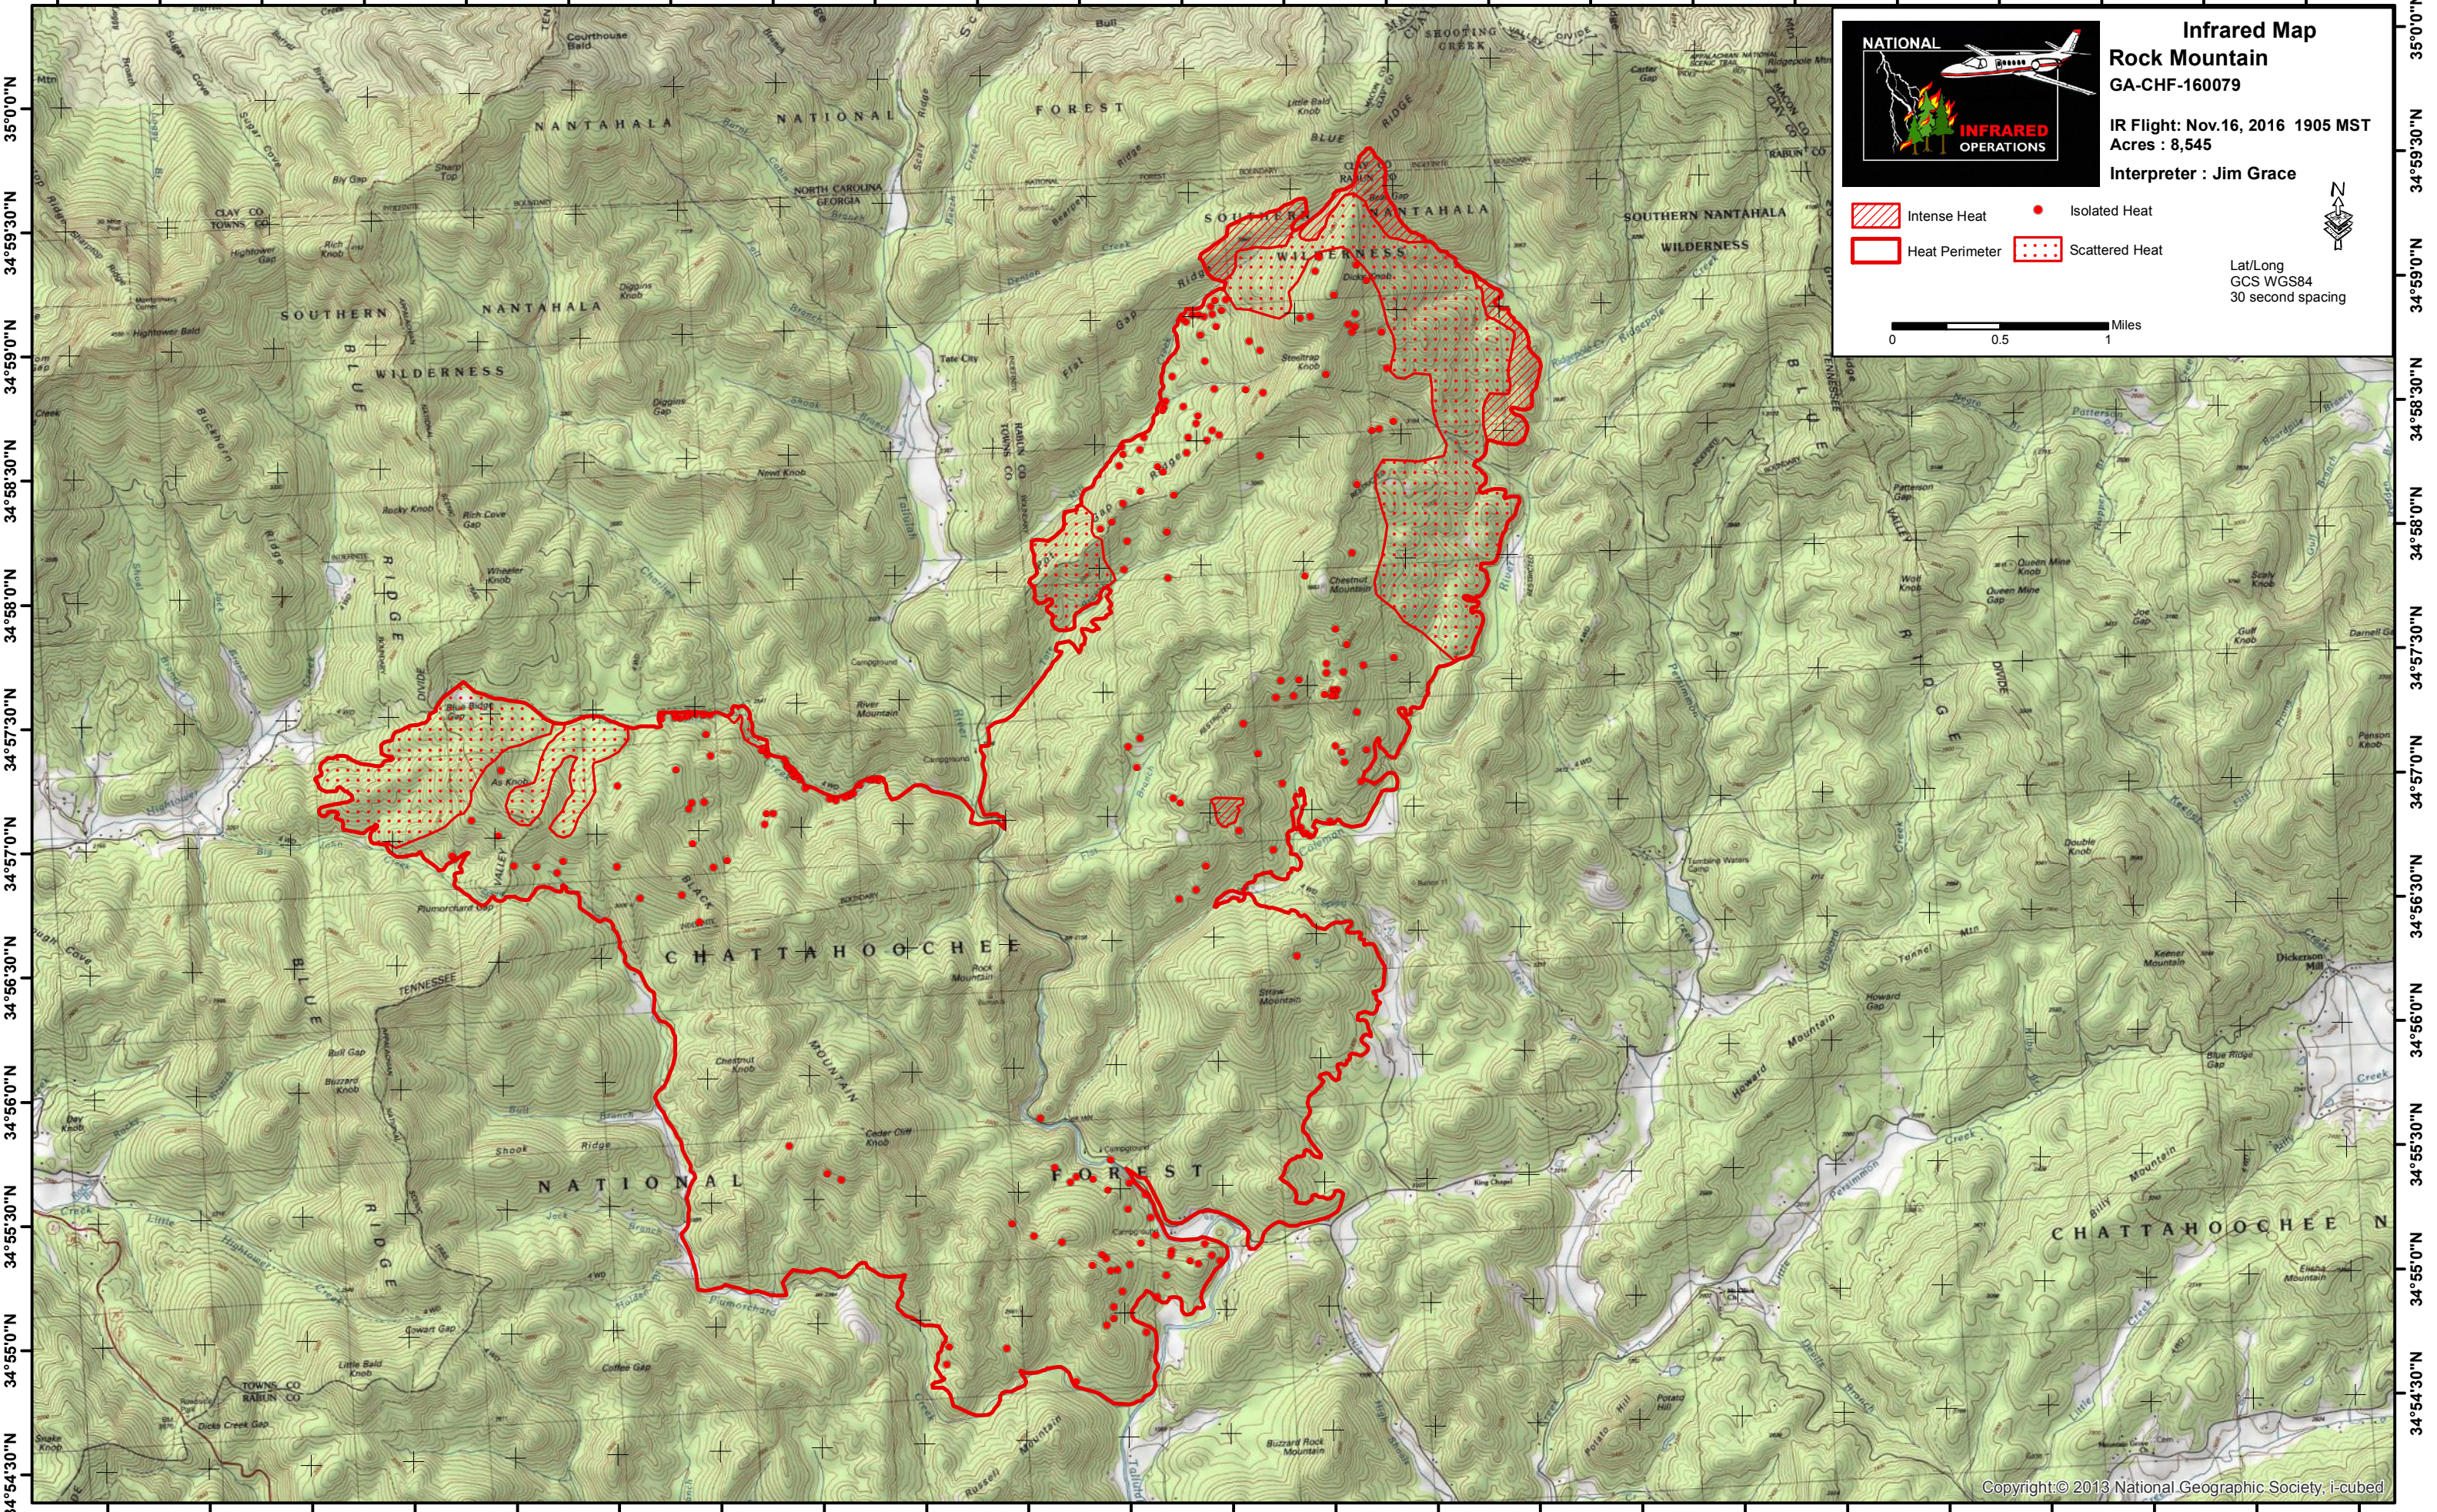

83°37'30"W 83°37'0"W 83°36'30"W 83°36'0"W 83°35'30"W 83°35'0"W 83°34'30"W 83°34'0"W 83°33'30"W 83°33'0"W 83°32'30"W 83°32'0"W 83°31'30"W 83°31'0"W 83°30'30"W 83°30'0"W 83°29'30"W 83°29'0"W 83°28'30"W 83°28'0"W 83°27'30"W 83°27'0"W 83°26'30"W

Infrared Map
Rock Mountain
GA-CHF-160079
IR Flight: Nov.16, 2016 1905 MST
Acres : 8,545
Interpreter : Jim Grace

-  Intense Heat
-  Isolated Heat
-  Heat Perimeter
-  Scattered Heat

Lat/Long
GCS WGS84
30 second spacing