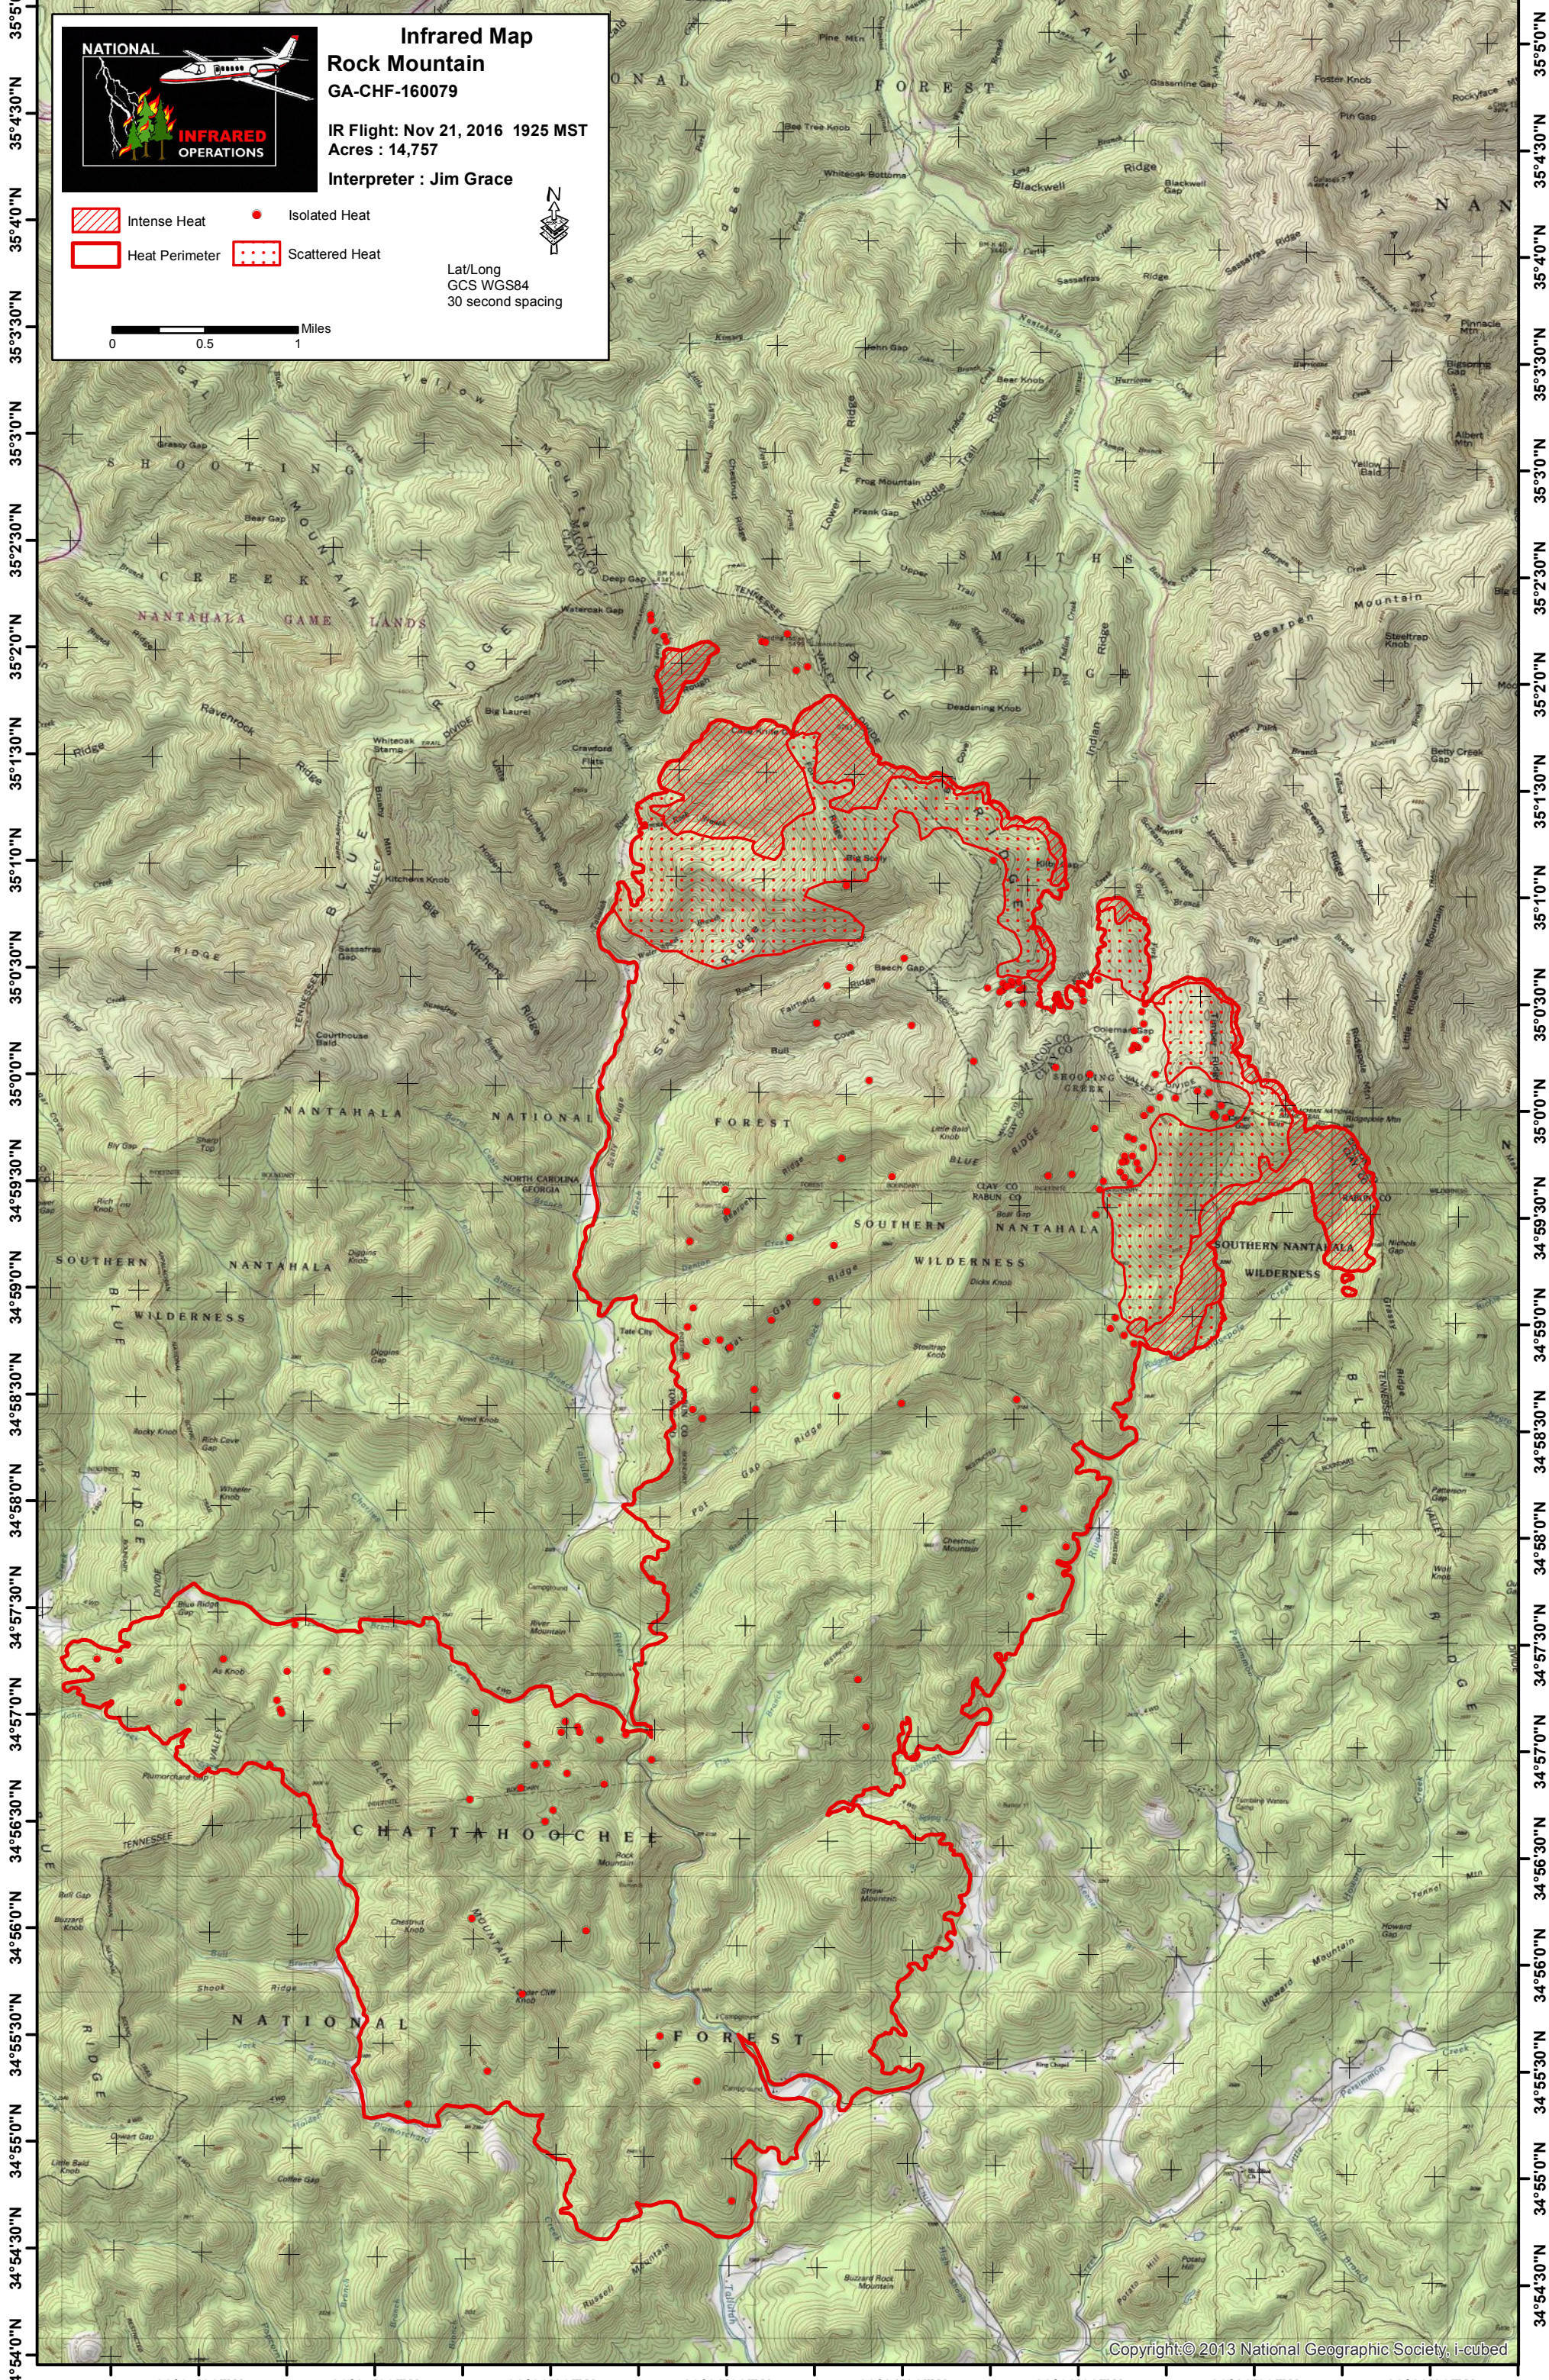

83°36'30"W 83°35'30"W 83°34'30"W 83°33'30"W 83°32'30"W 83°31'30"W 83°30'30"W 83°29'30"W 83°28'30"W

Infrared Map
Rock Mountain
GA-CHF-160079
IR Flight: Nov 21, 2016 1925 MST
Acres : 14,757
Interpreter : Jim Grace

- Intense Heat
- Isolated Heat
- Heat Perimeter
- Scattered Heat

Lat/Long
GCS WGS84
30 second spacing

83°35'30"W 83°34'30"W 83°33'30"W 83°32'30"W 83°31'30"W 83°30'30"W 83°29'30"W 83°28'30"W