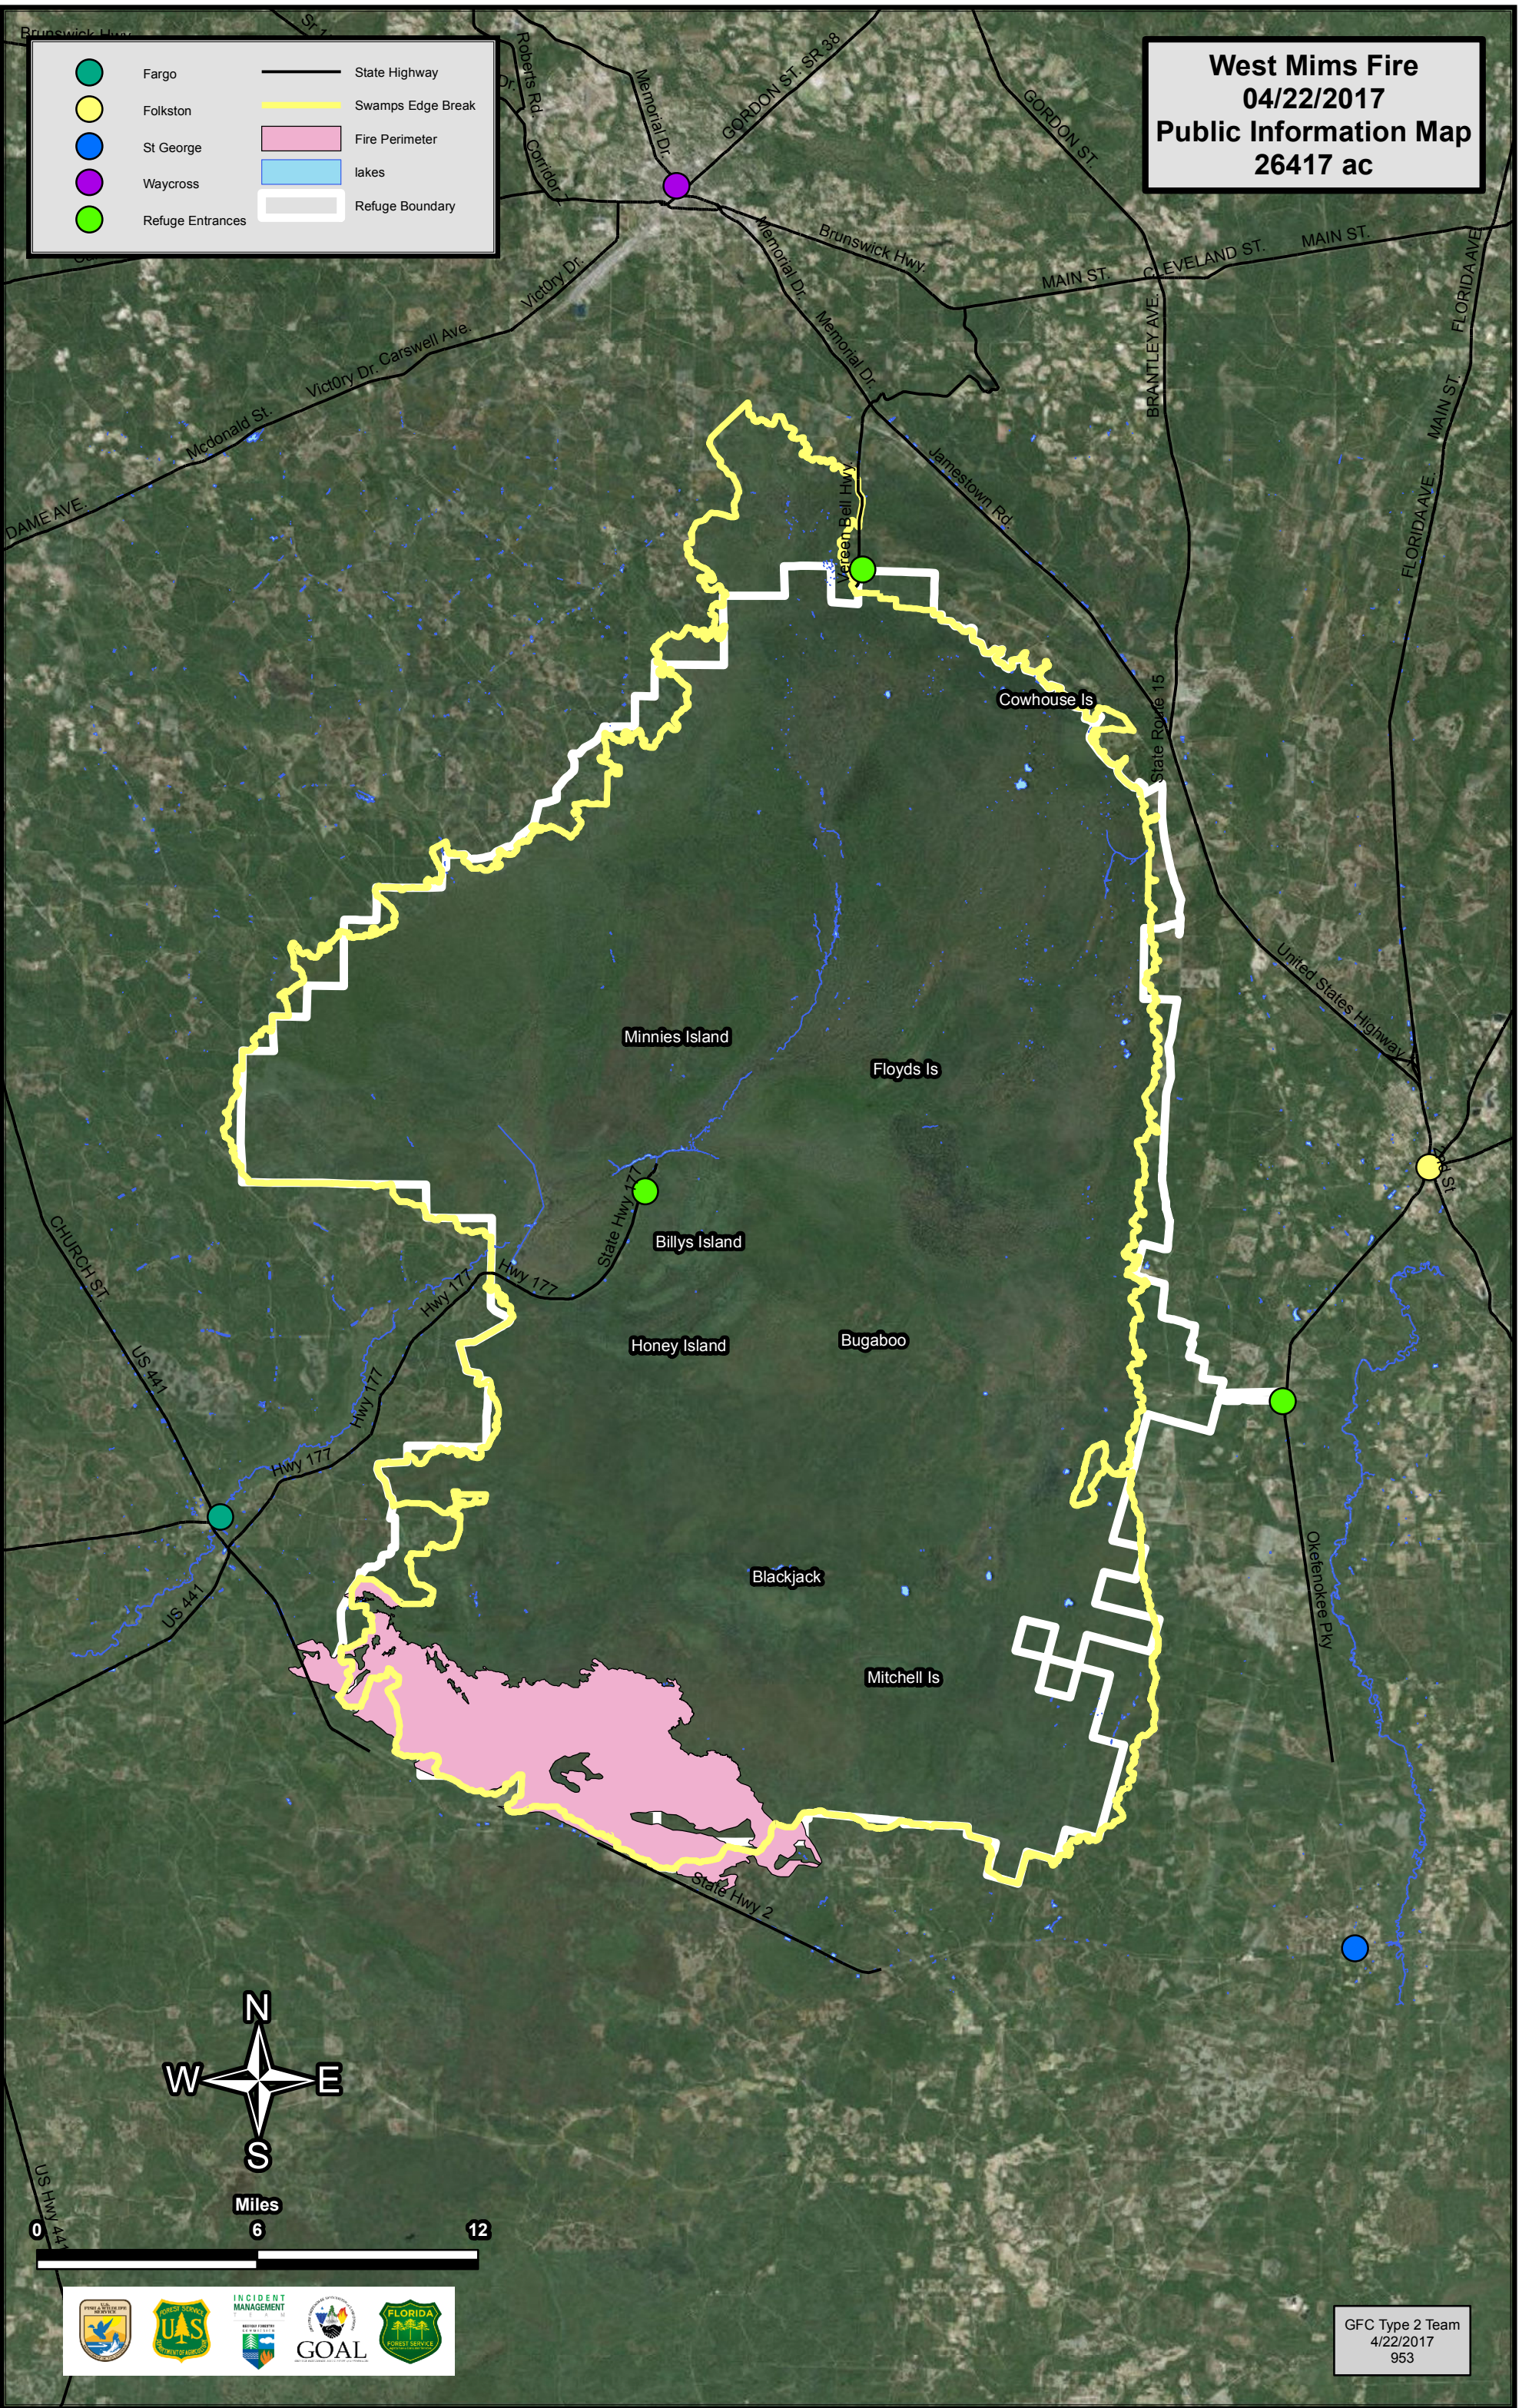

**West Mims Fire**  
**04/22/2017**  
**Public Information Map**  
**26417 ac**

	Fargo		State Highway
	Folkston		Swamps Edge Break
	St George		Fire Perimeter
	Waycross		lakes
	Refuge Entrances		Refuge Boundary