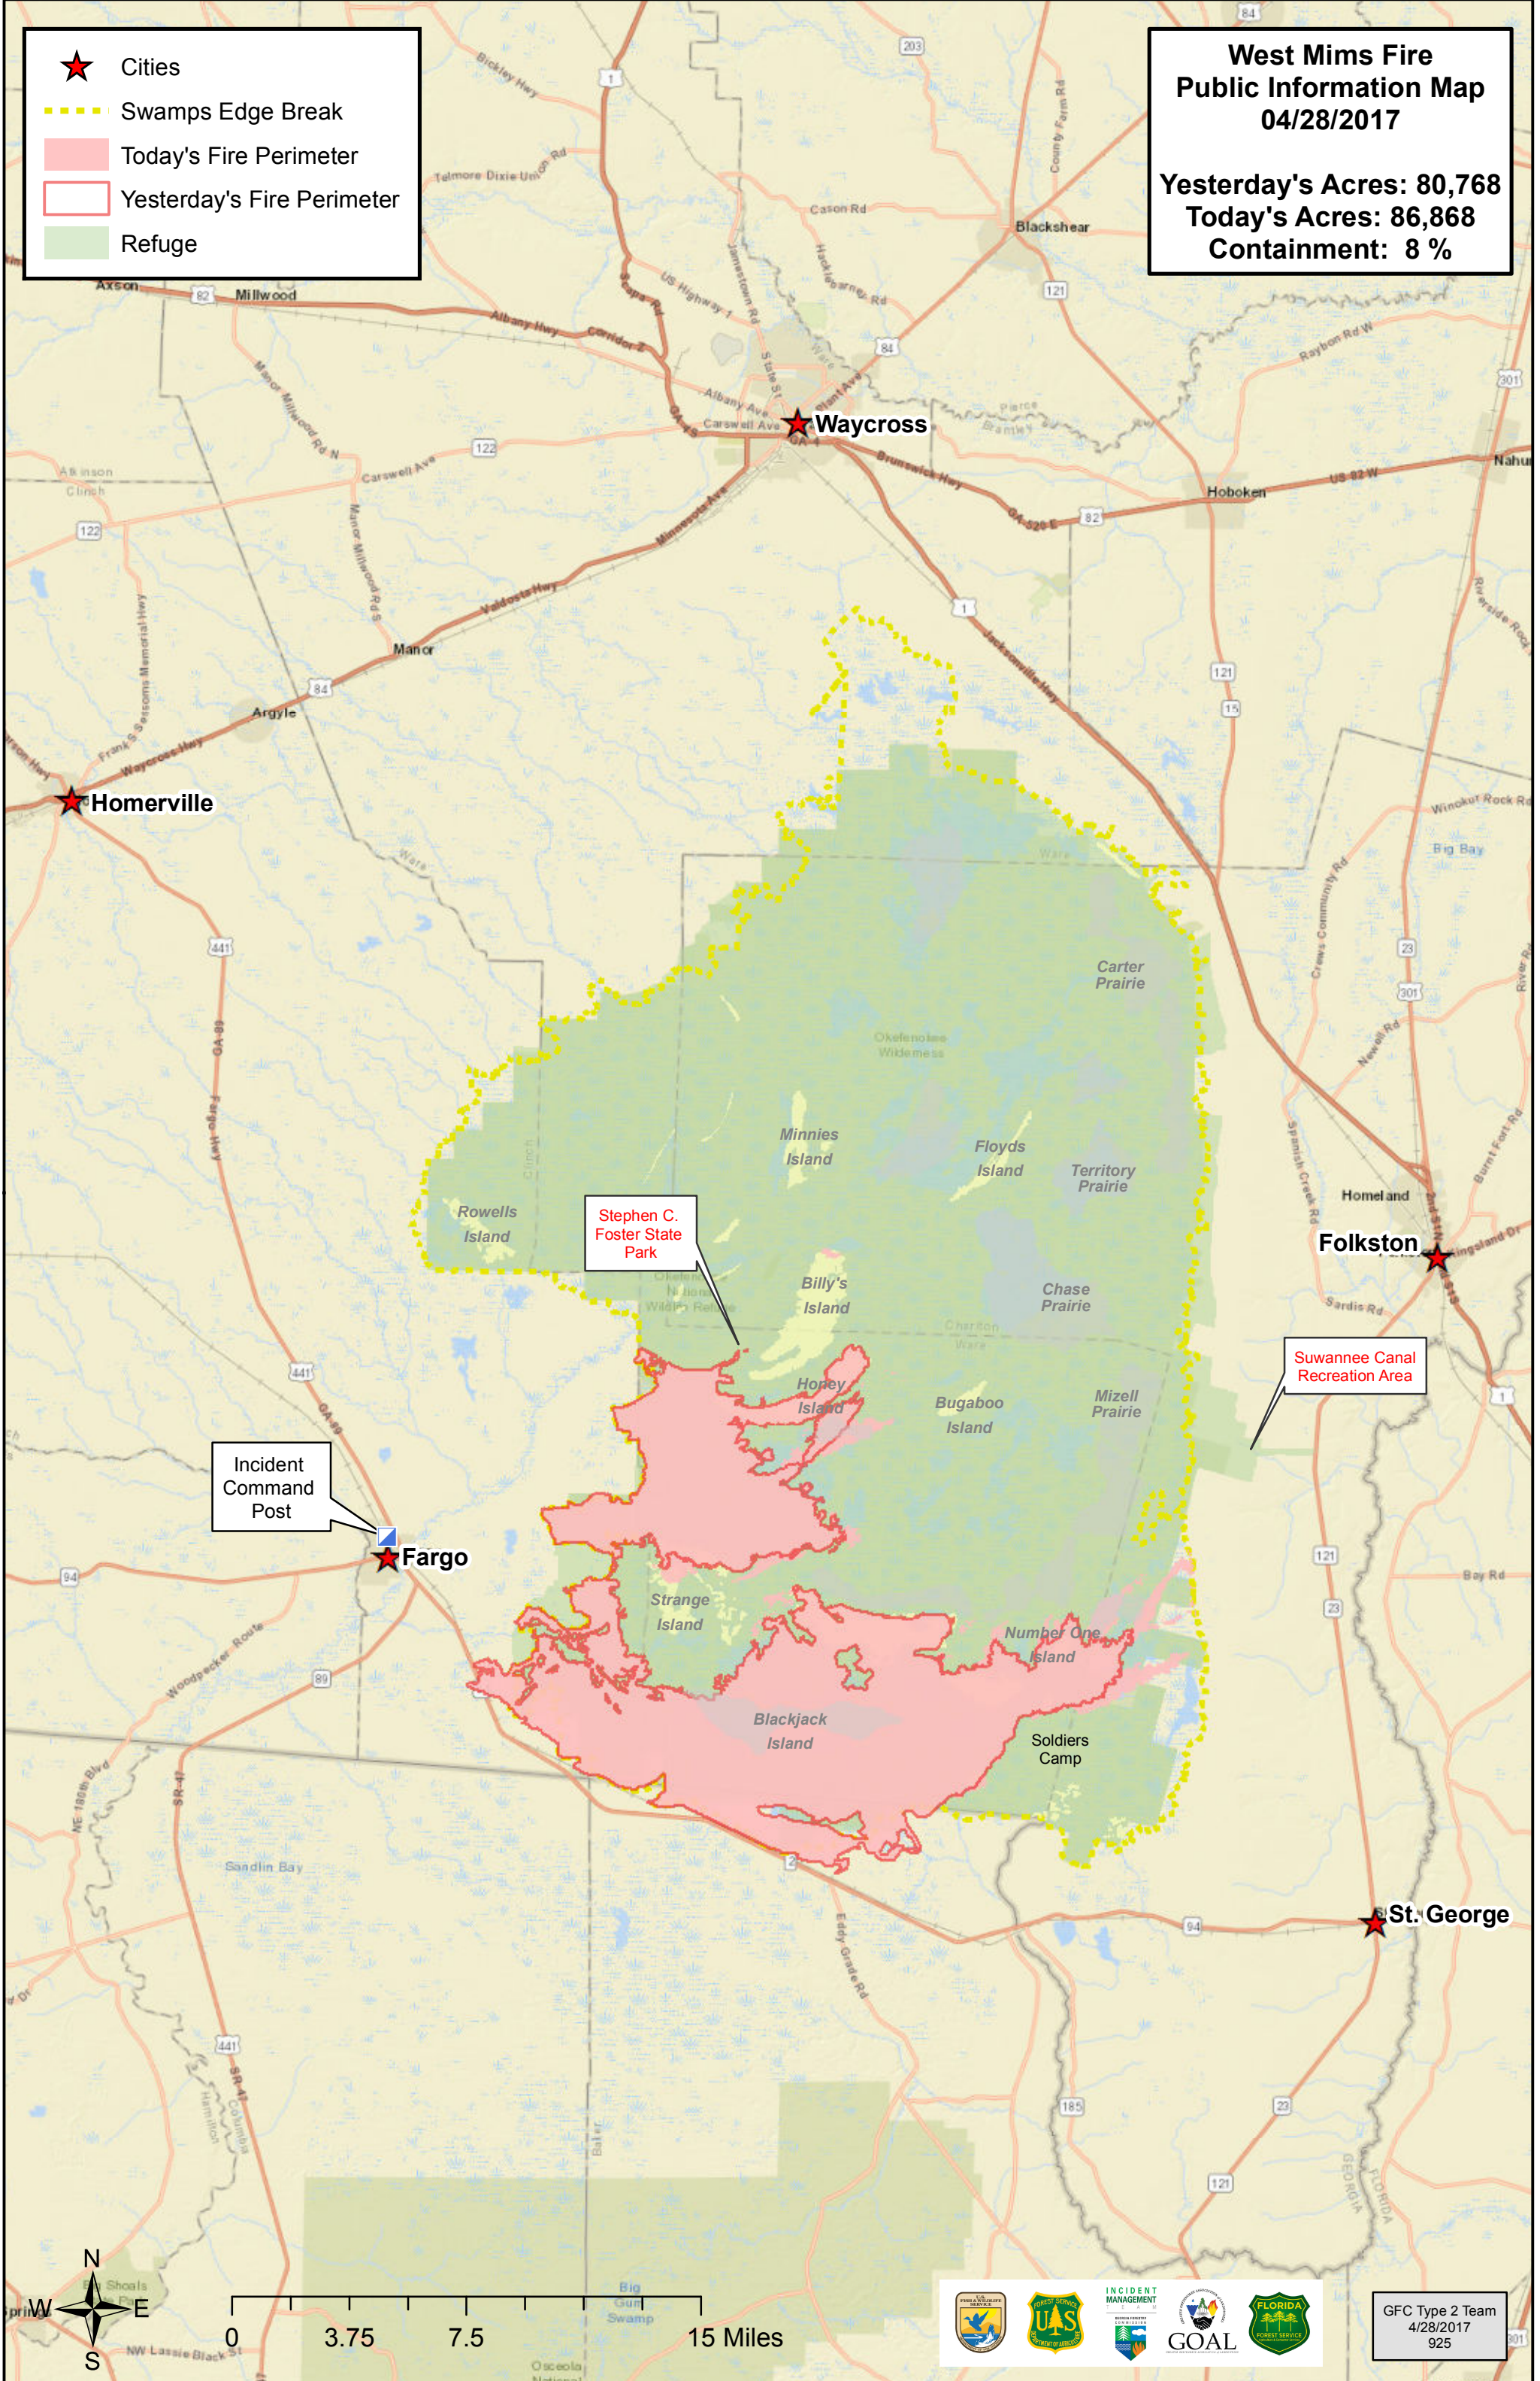

-  Cities
-  Swamps Edge Break
-  Today's Fire Perimeter
-  Yesterday's Fire Perimeter
-  Refuge

**West Mims Fire  
Public Information Map  
04/28/2017**

**Yesterday's Acres: 80,768  
Today's Acres: 86,868  
Containment: 8 %**