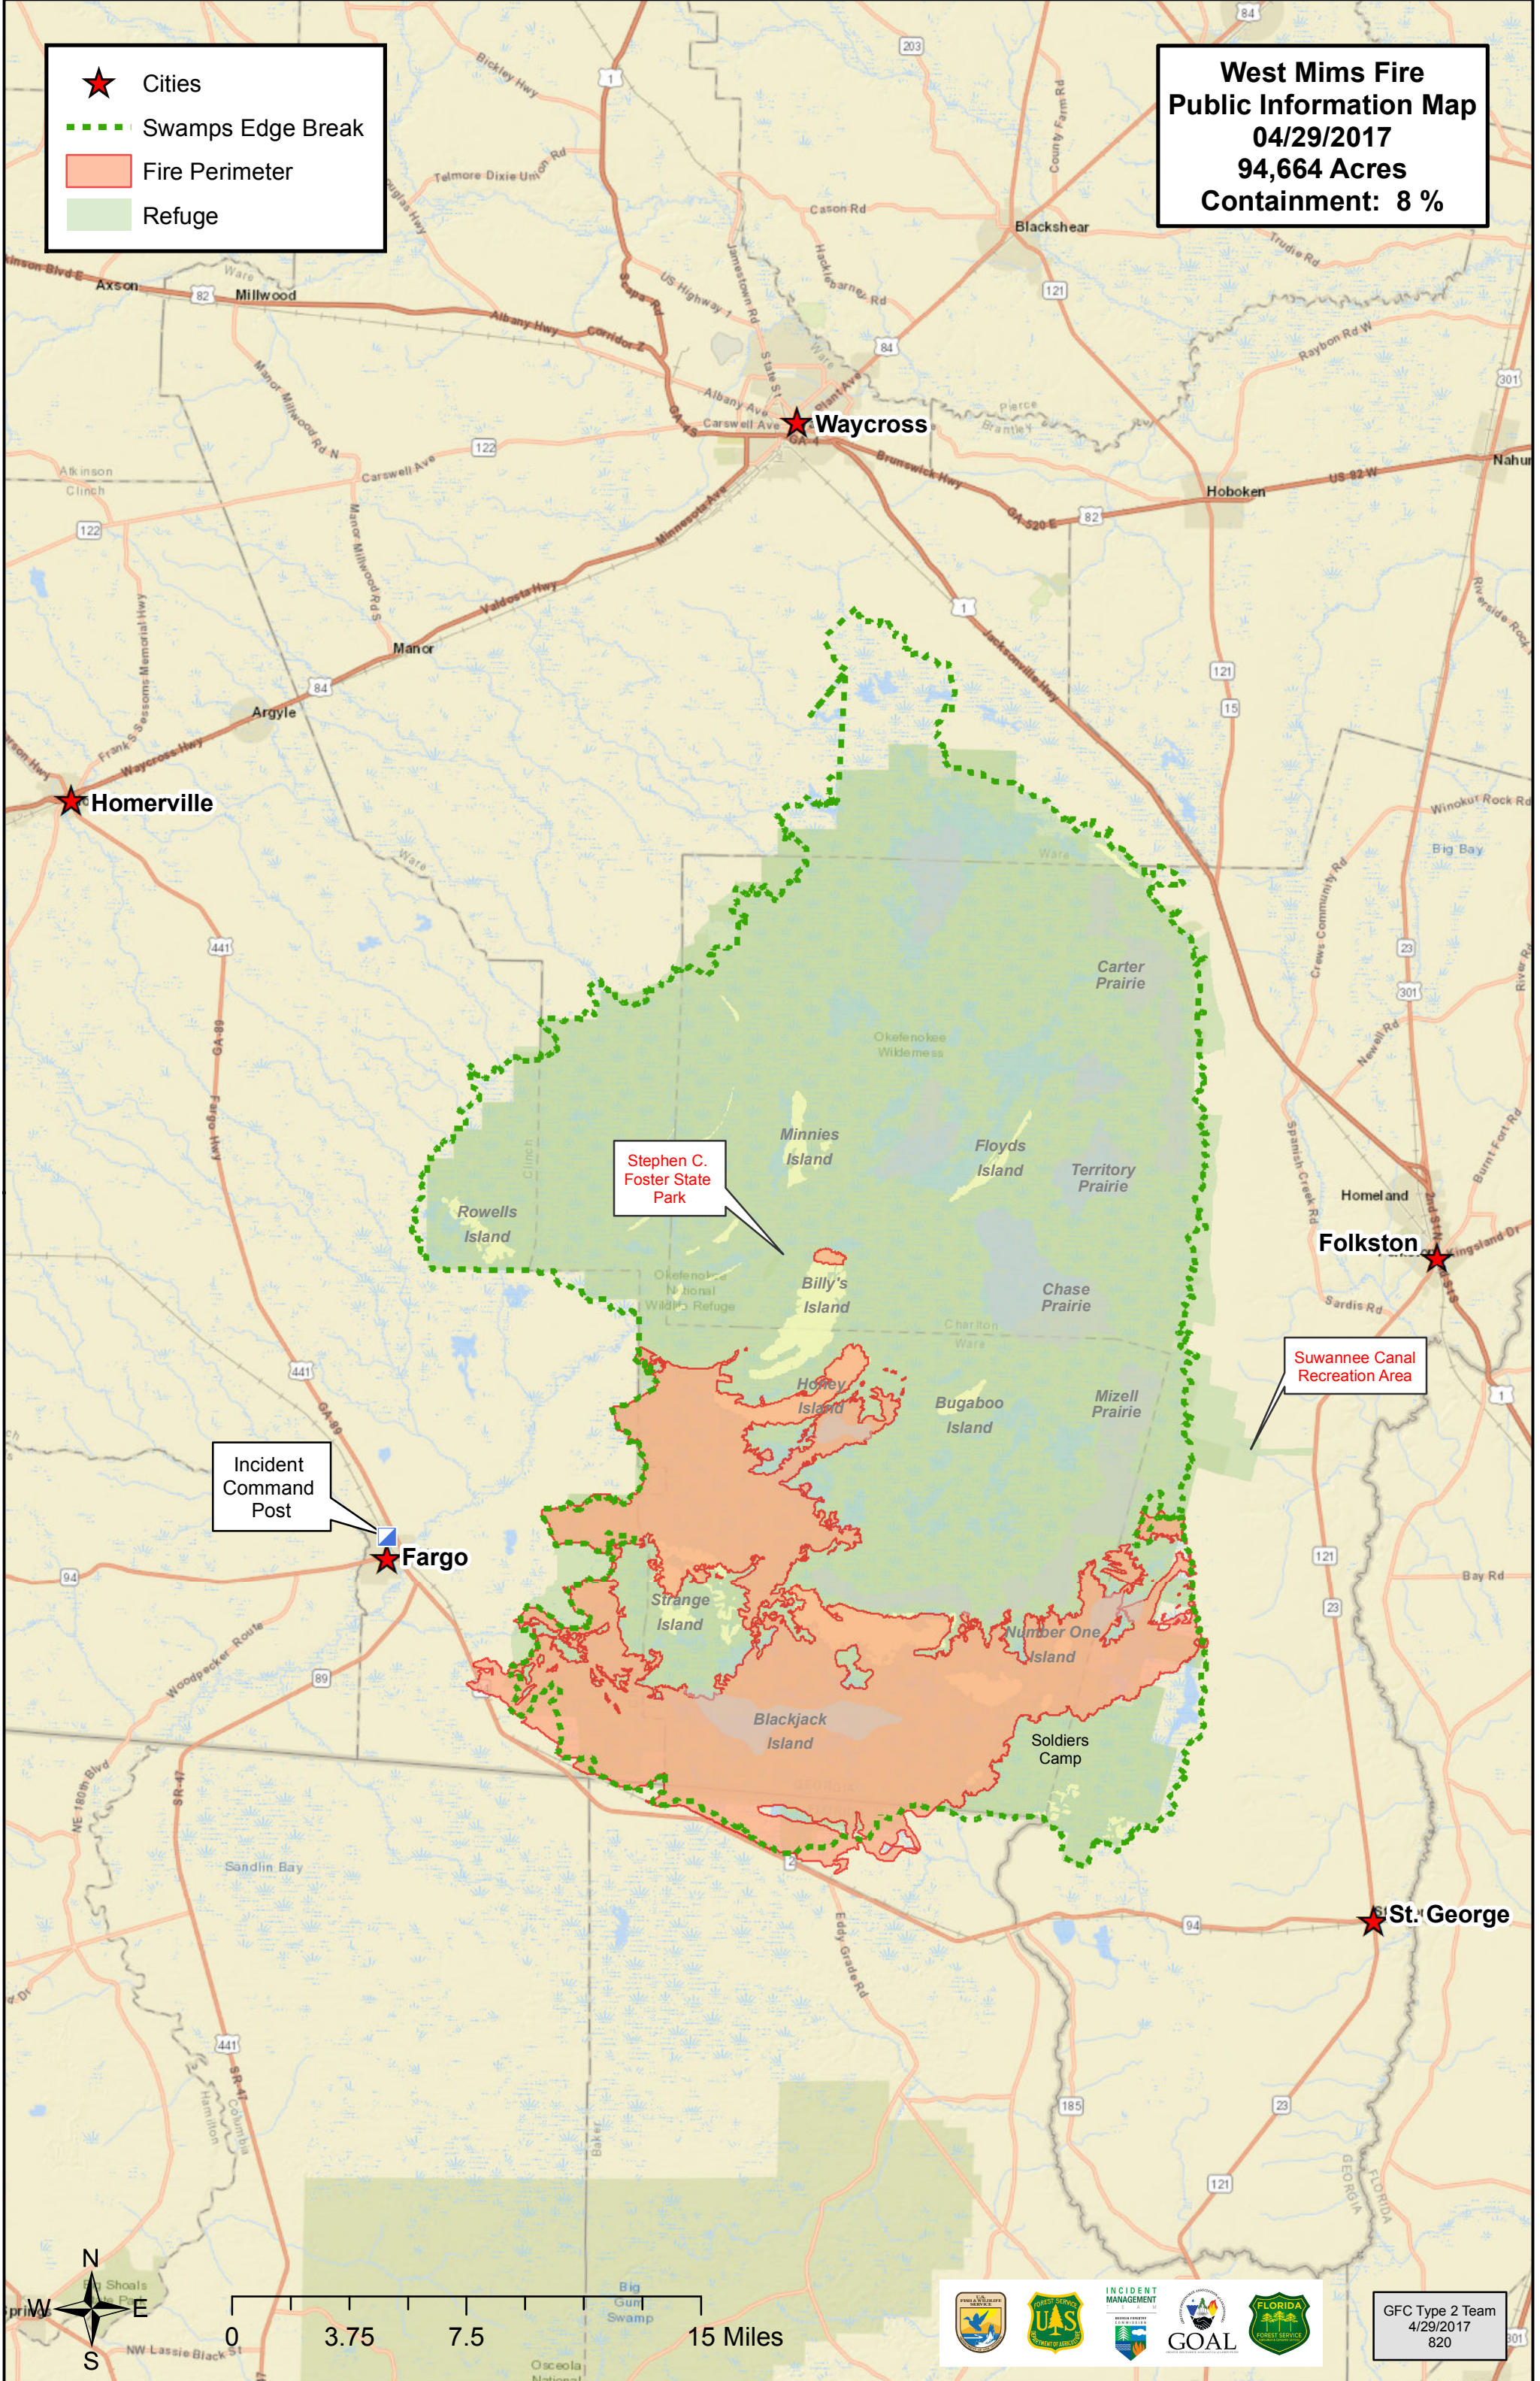

**West Mims Fire
Public Information Map
04/29/2017
94,664 Acres
Containment: 8 %**

-  Cities
-  Swamps Edge Break
-  Fire Perimeter
-  Refuge

GFC Type 2 Team
4/29/2017
820