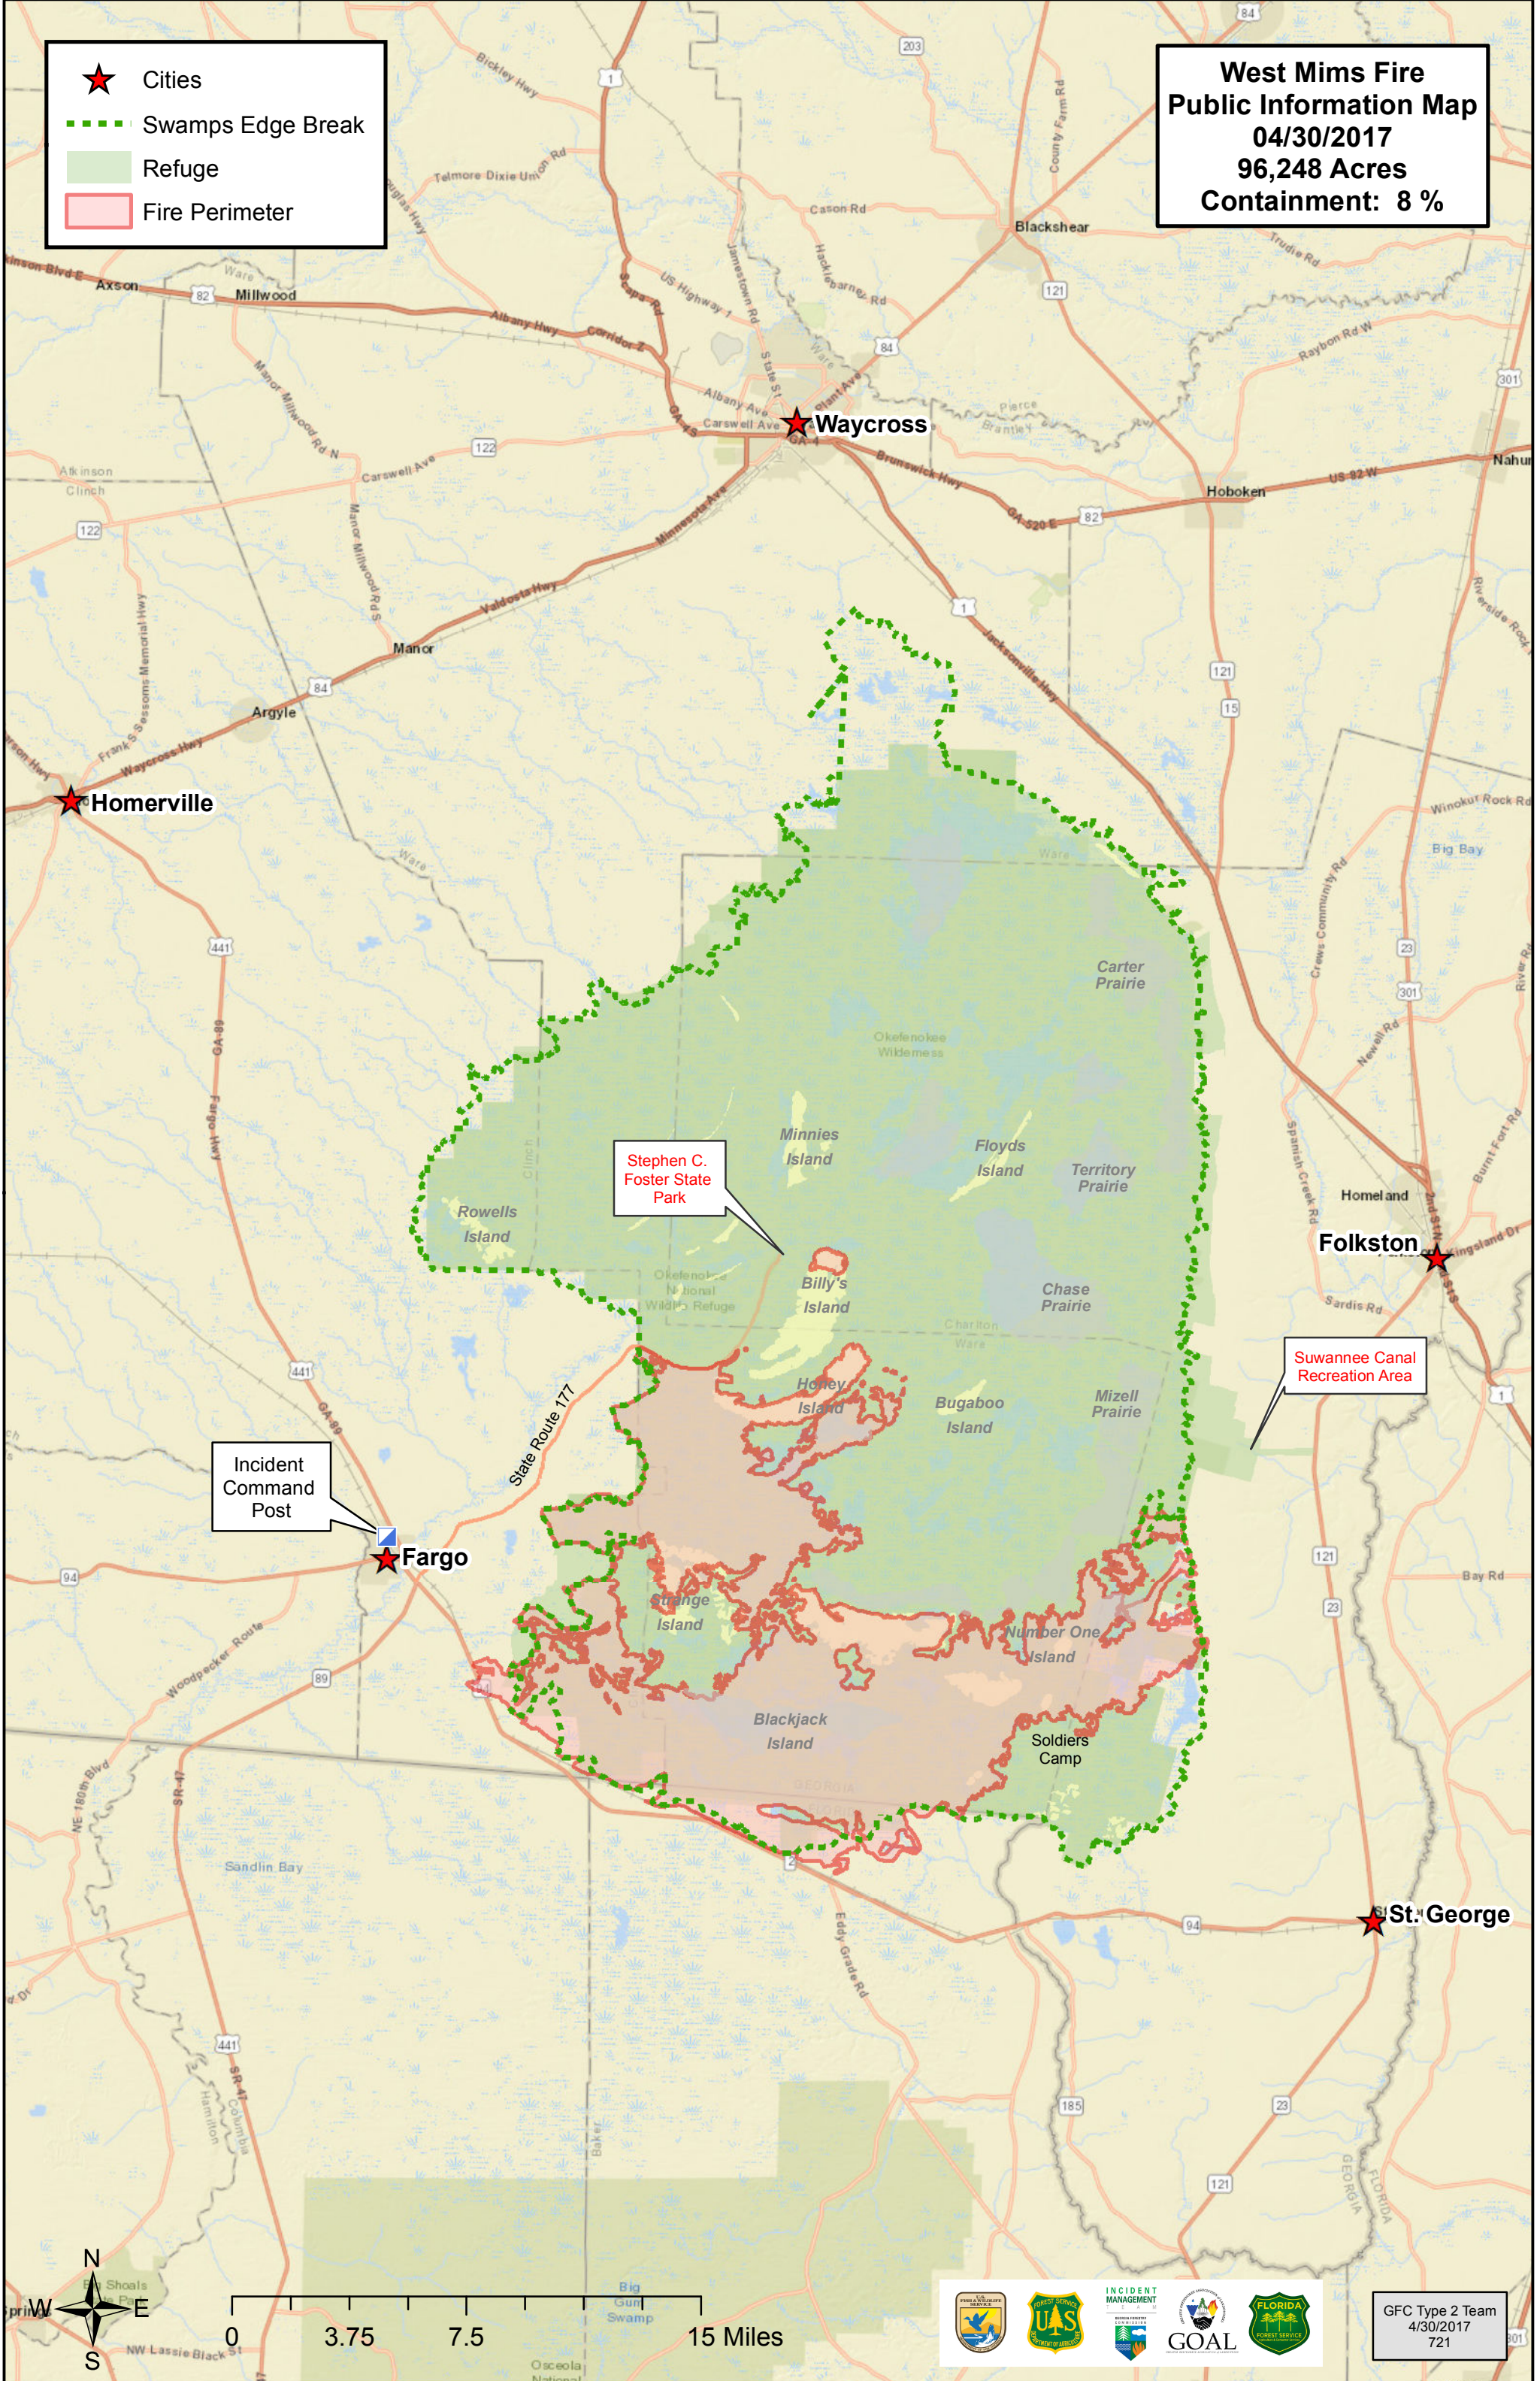

**West Mims Fire  
Public Information Map  
04/30/2017  
96,248 Acres  
Containment: 8 %**

- ★ Cities
- Swamps Edge Break
- Refuge
- Fire Perimeter

Incident Command Post

Stephen C. Foster State Park

Suwannee Canal Recreation Area