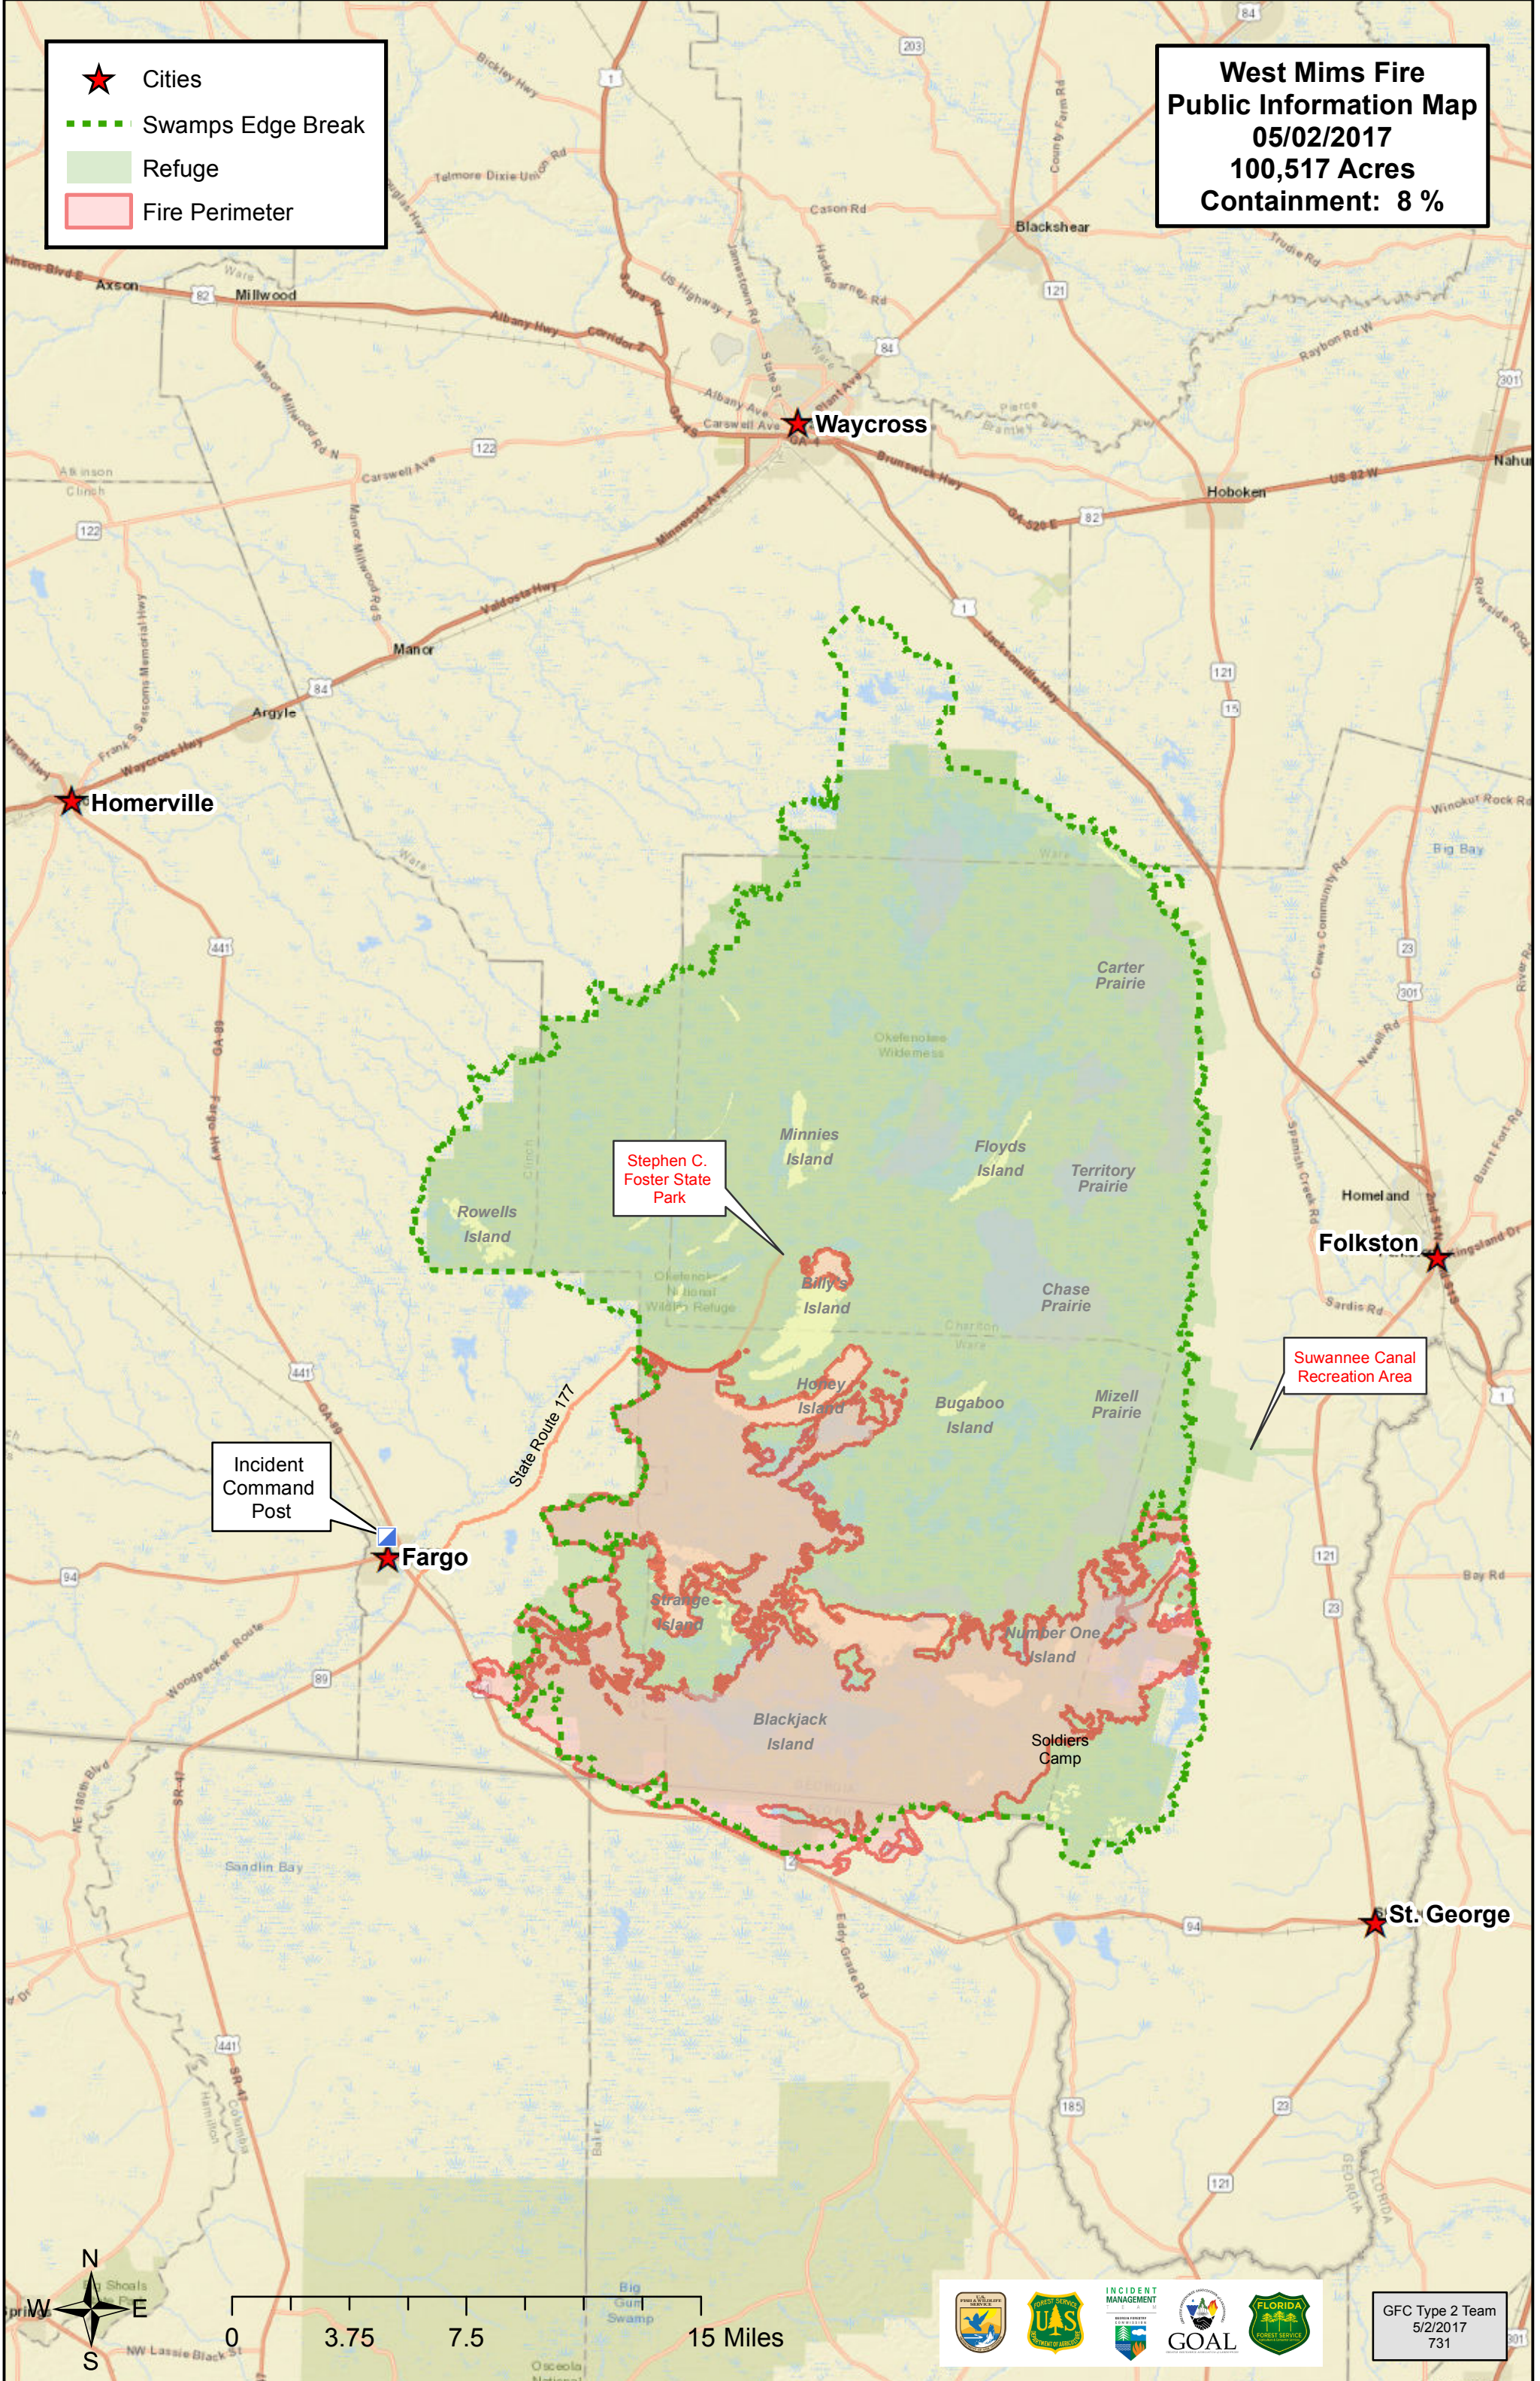

**West Mims Fire  
Public Information Map  
05/02/2017  
100,517 Acres  
Containment: 8 %**

- ★ Cities
- Swamps Edge Break
- Refuge
- Fire Perimeter

Incident Command Post

Stephen C. Foster State Park

Suwannee Canal Recreation Area