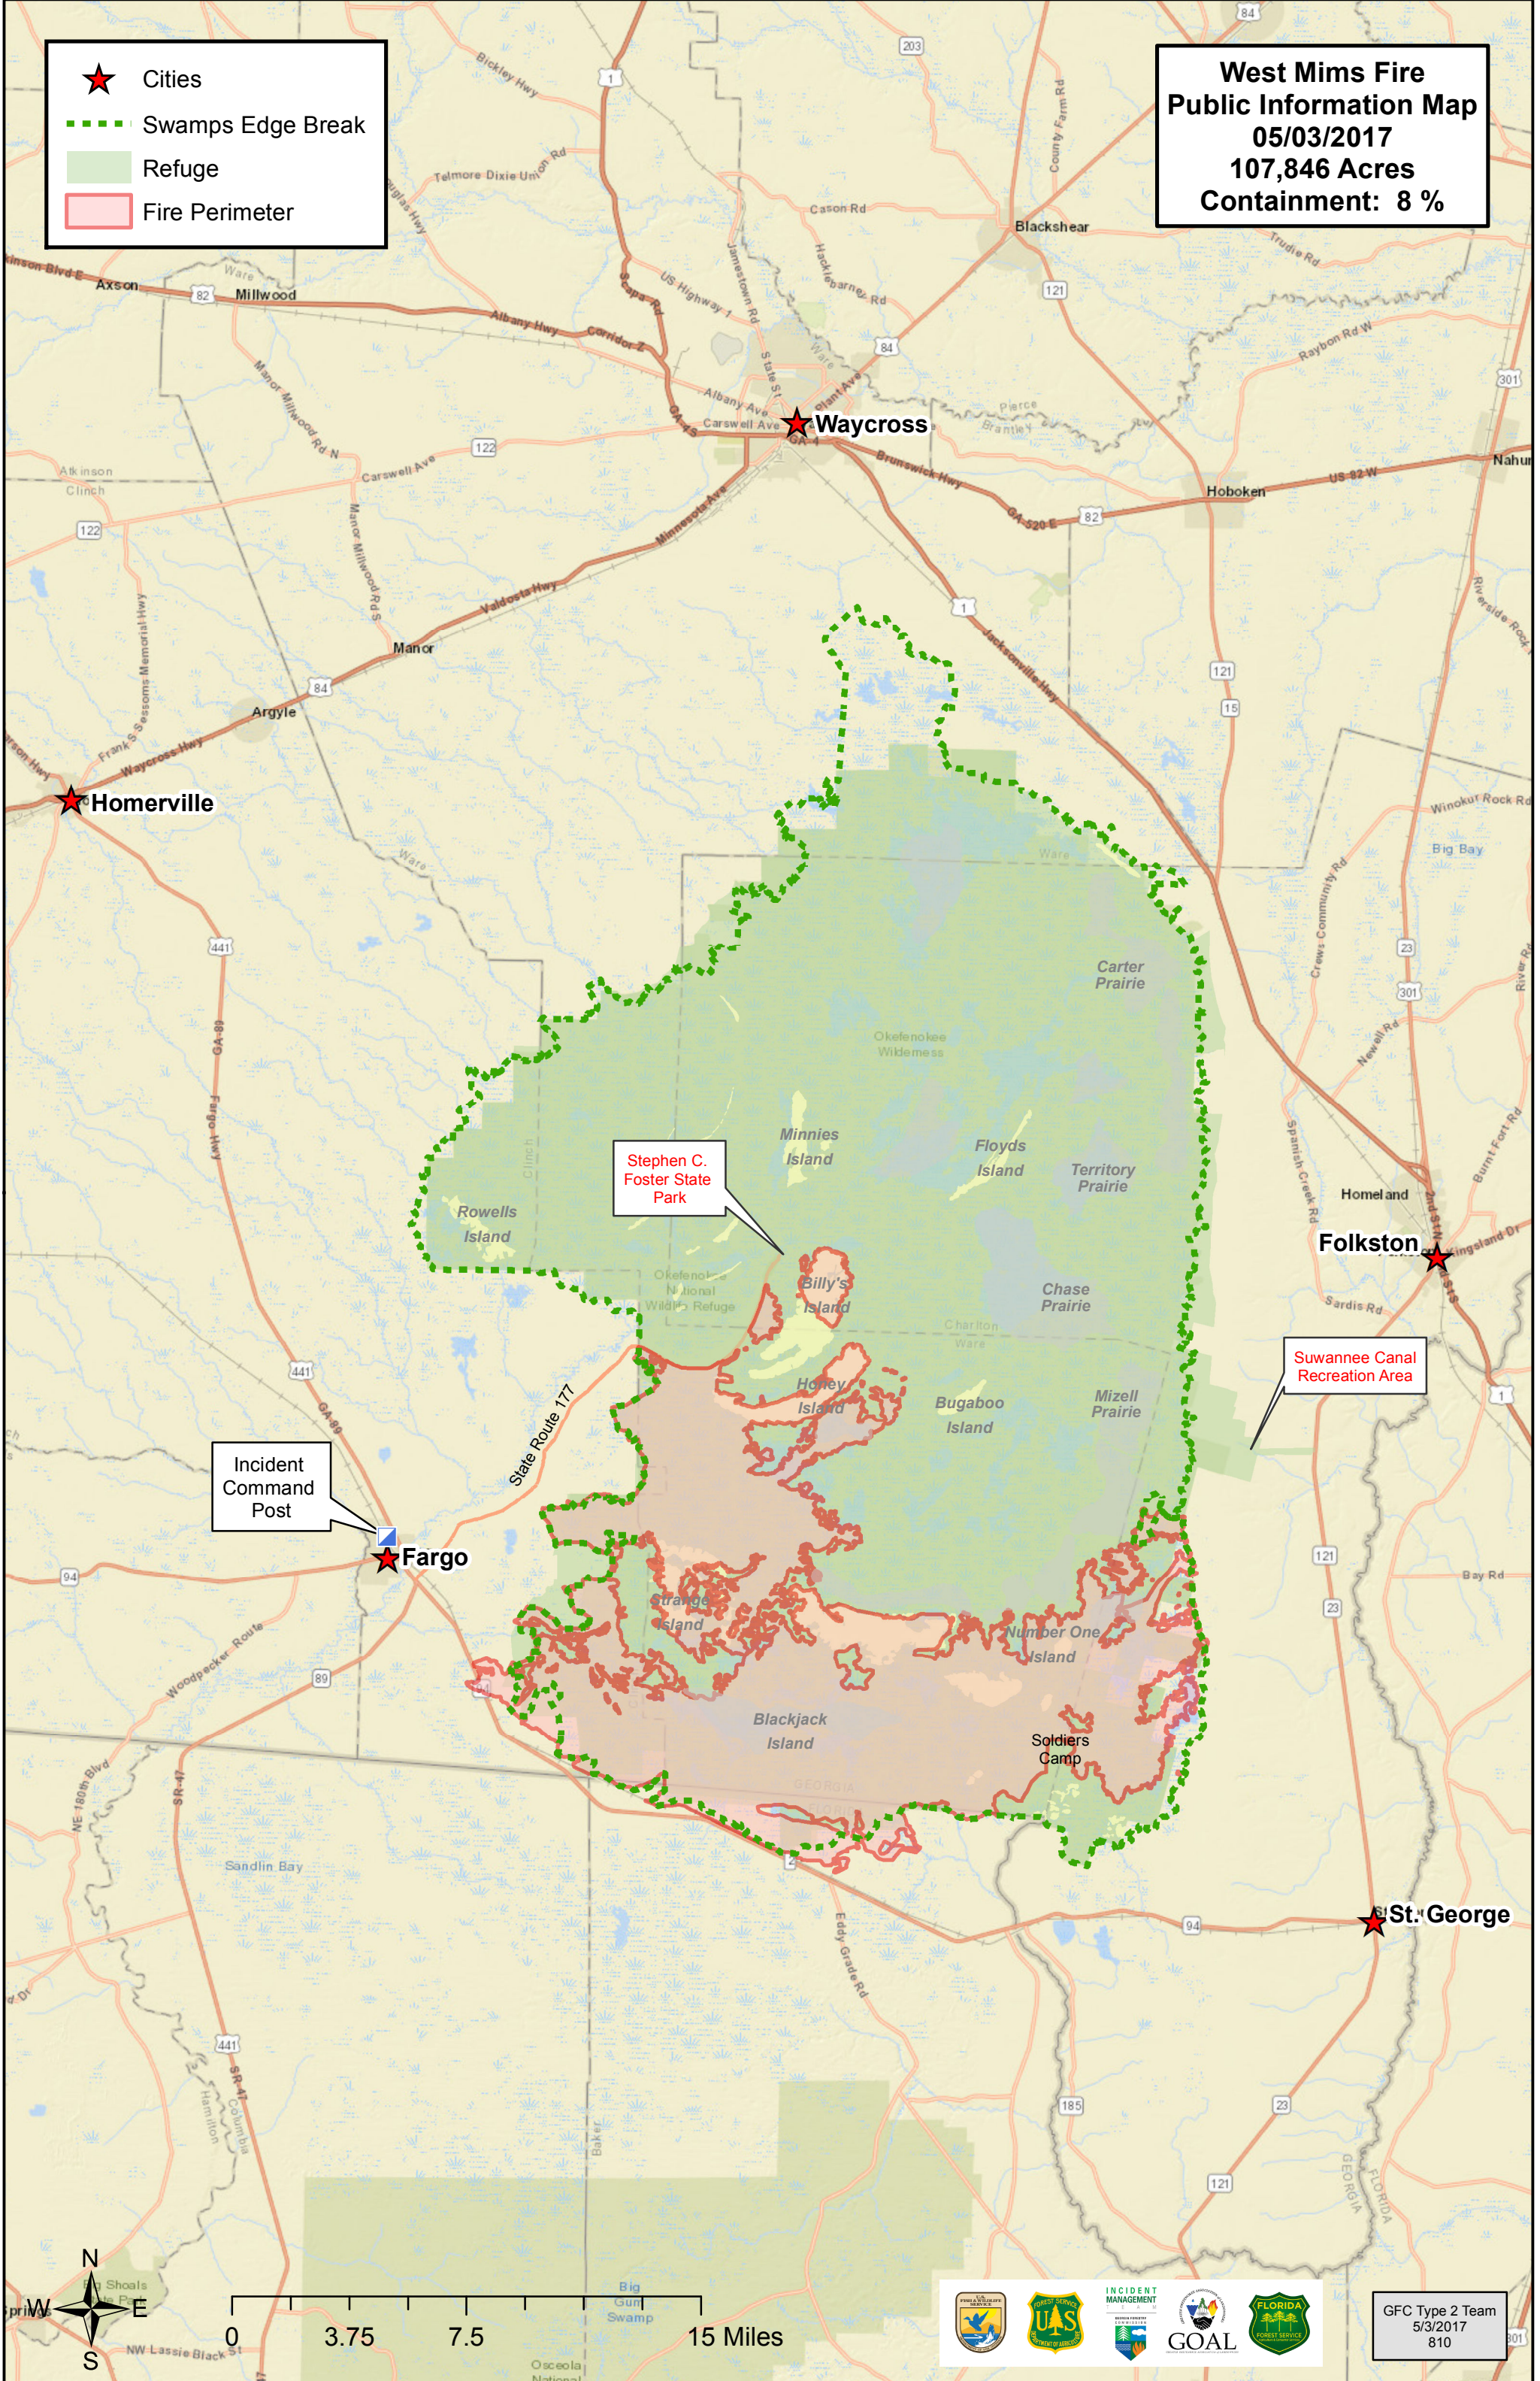

**West Mims Fire
Public Information Map
05/03/2017
107,846 Acres
Containment: 8 %**

- ★ Cities
- Swamps Edge Break
- Refuge
- Fire Perimeter

Incident Command Post

Stephen C. Foster State Park

Suwannee Canal Recreation Area