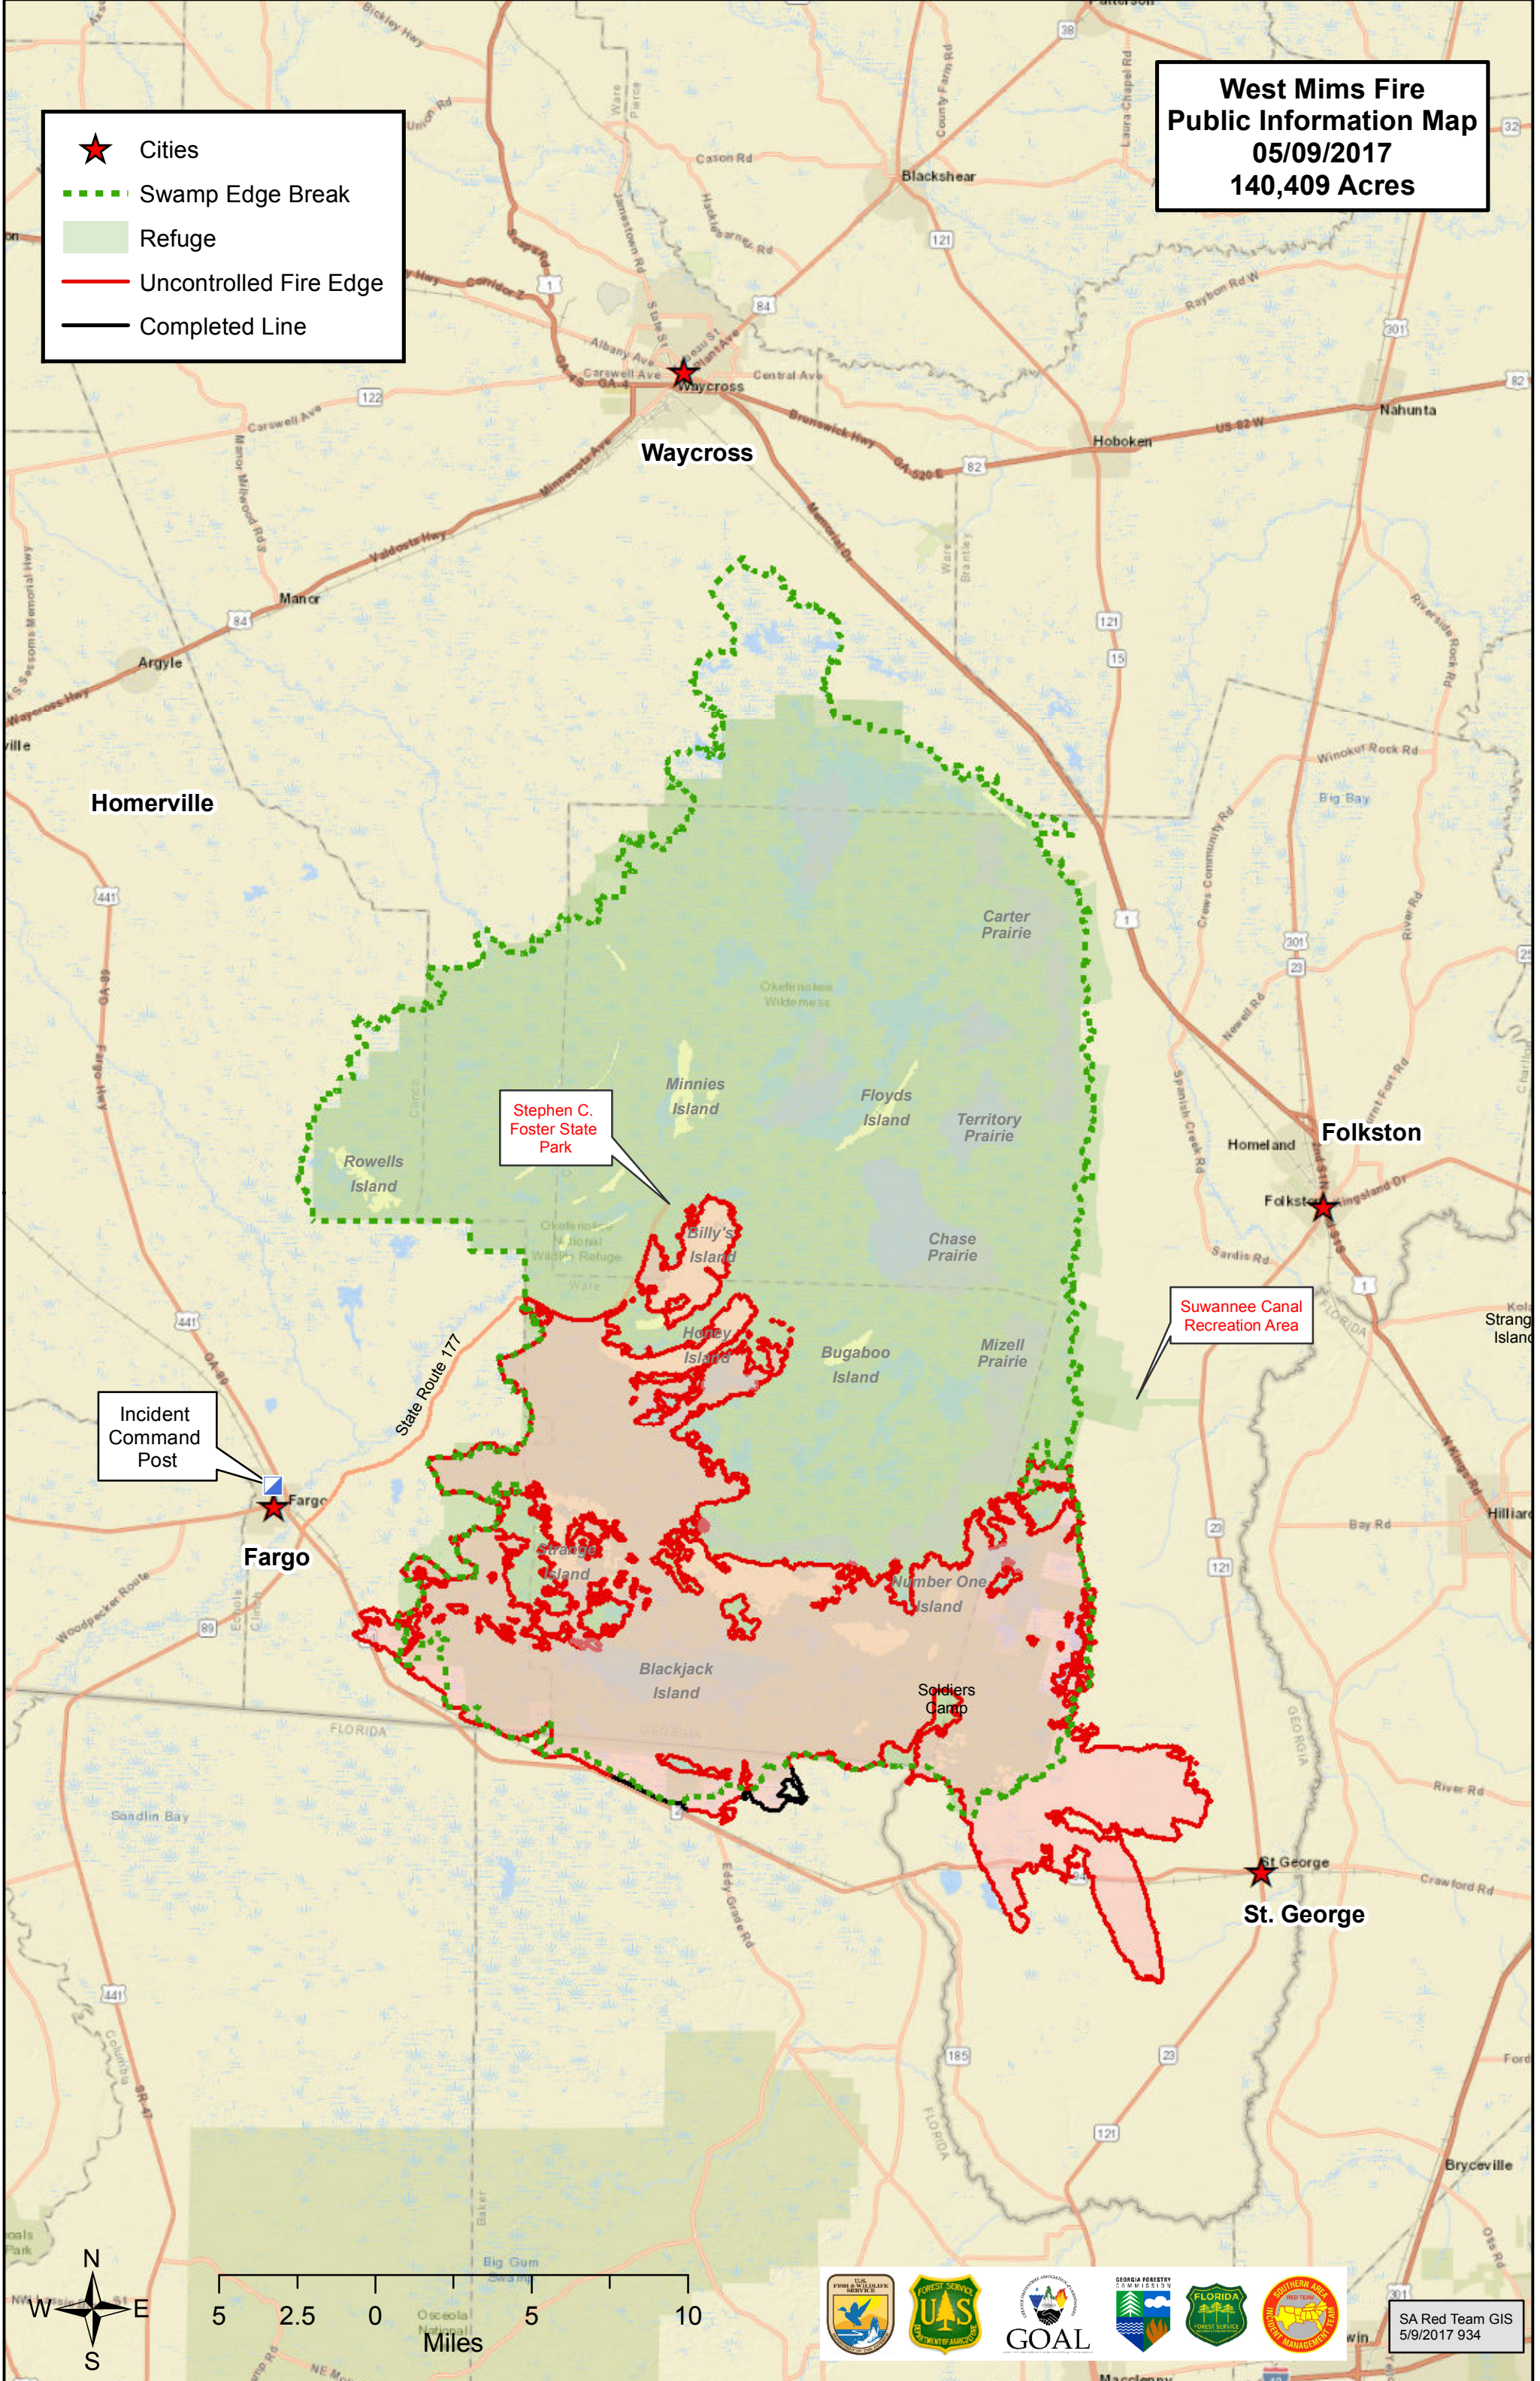

**West Mims Fire
Public Information Map
05/09/2017
140,409 Acres**

-  Cities
-  Swamp Edge Break
-  Refuge
-  Uncontrolled Fire Edge
-  Completed Line

Incident Command Post

Stephen C. Foster State Park

Suwannee Canal Recreation Area