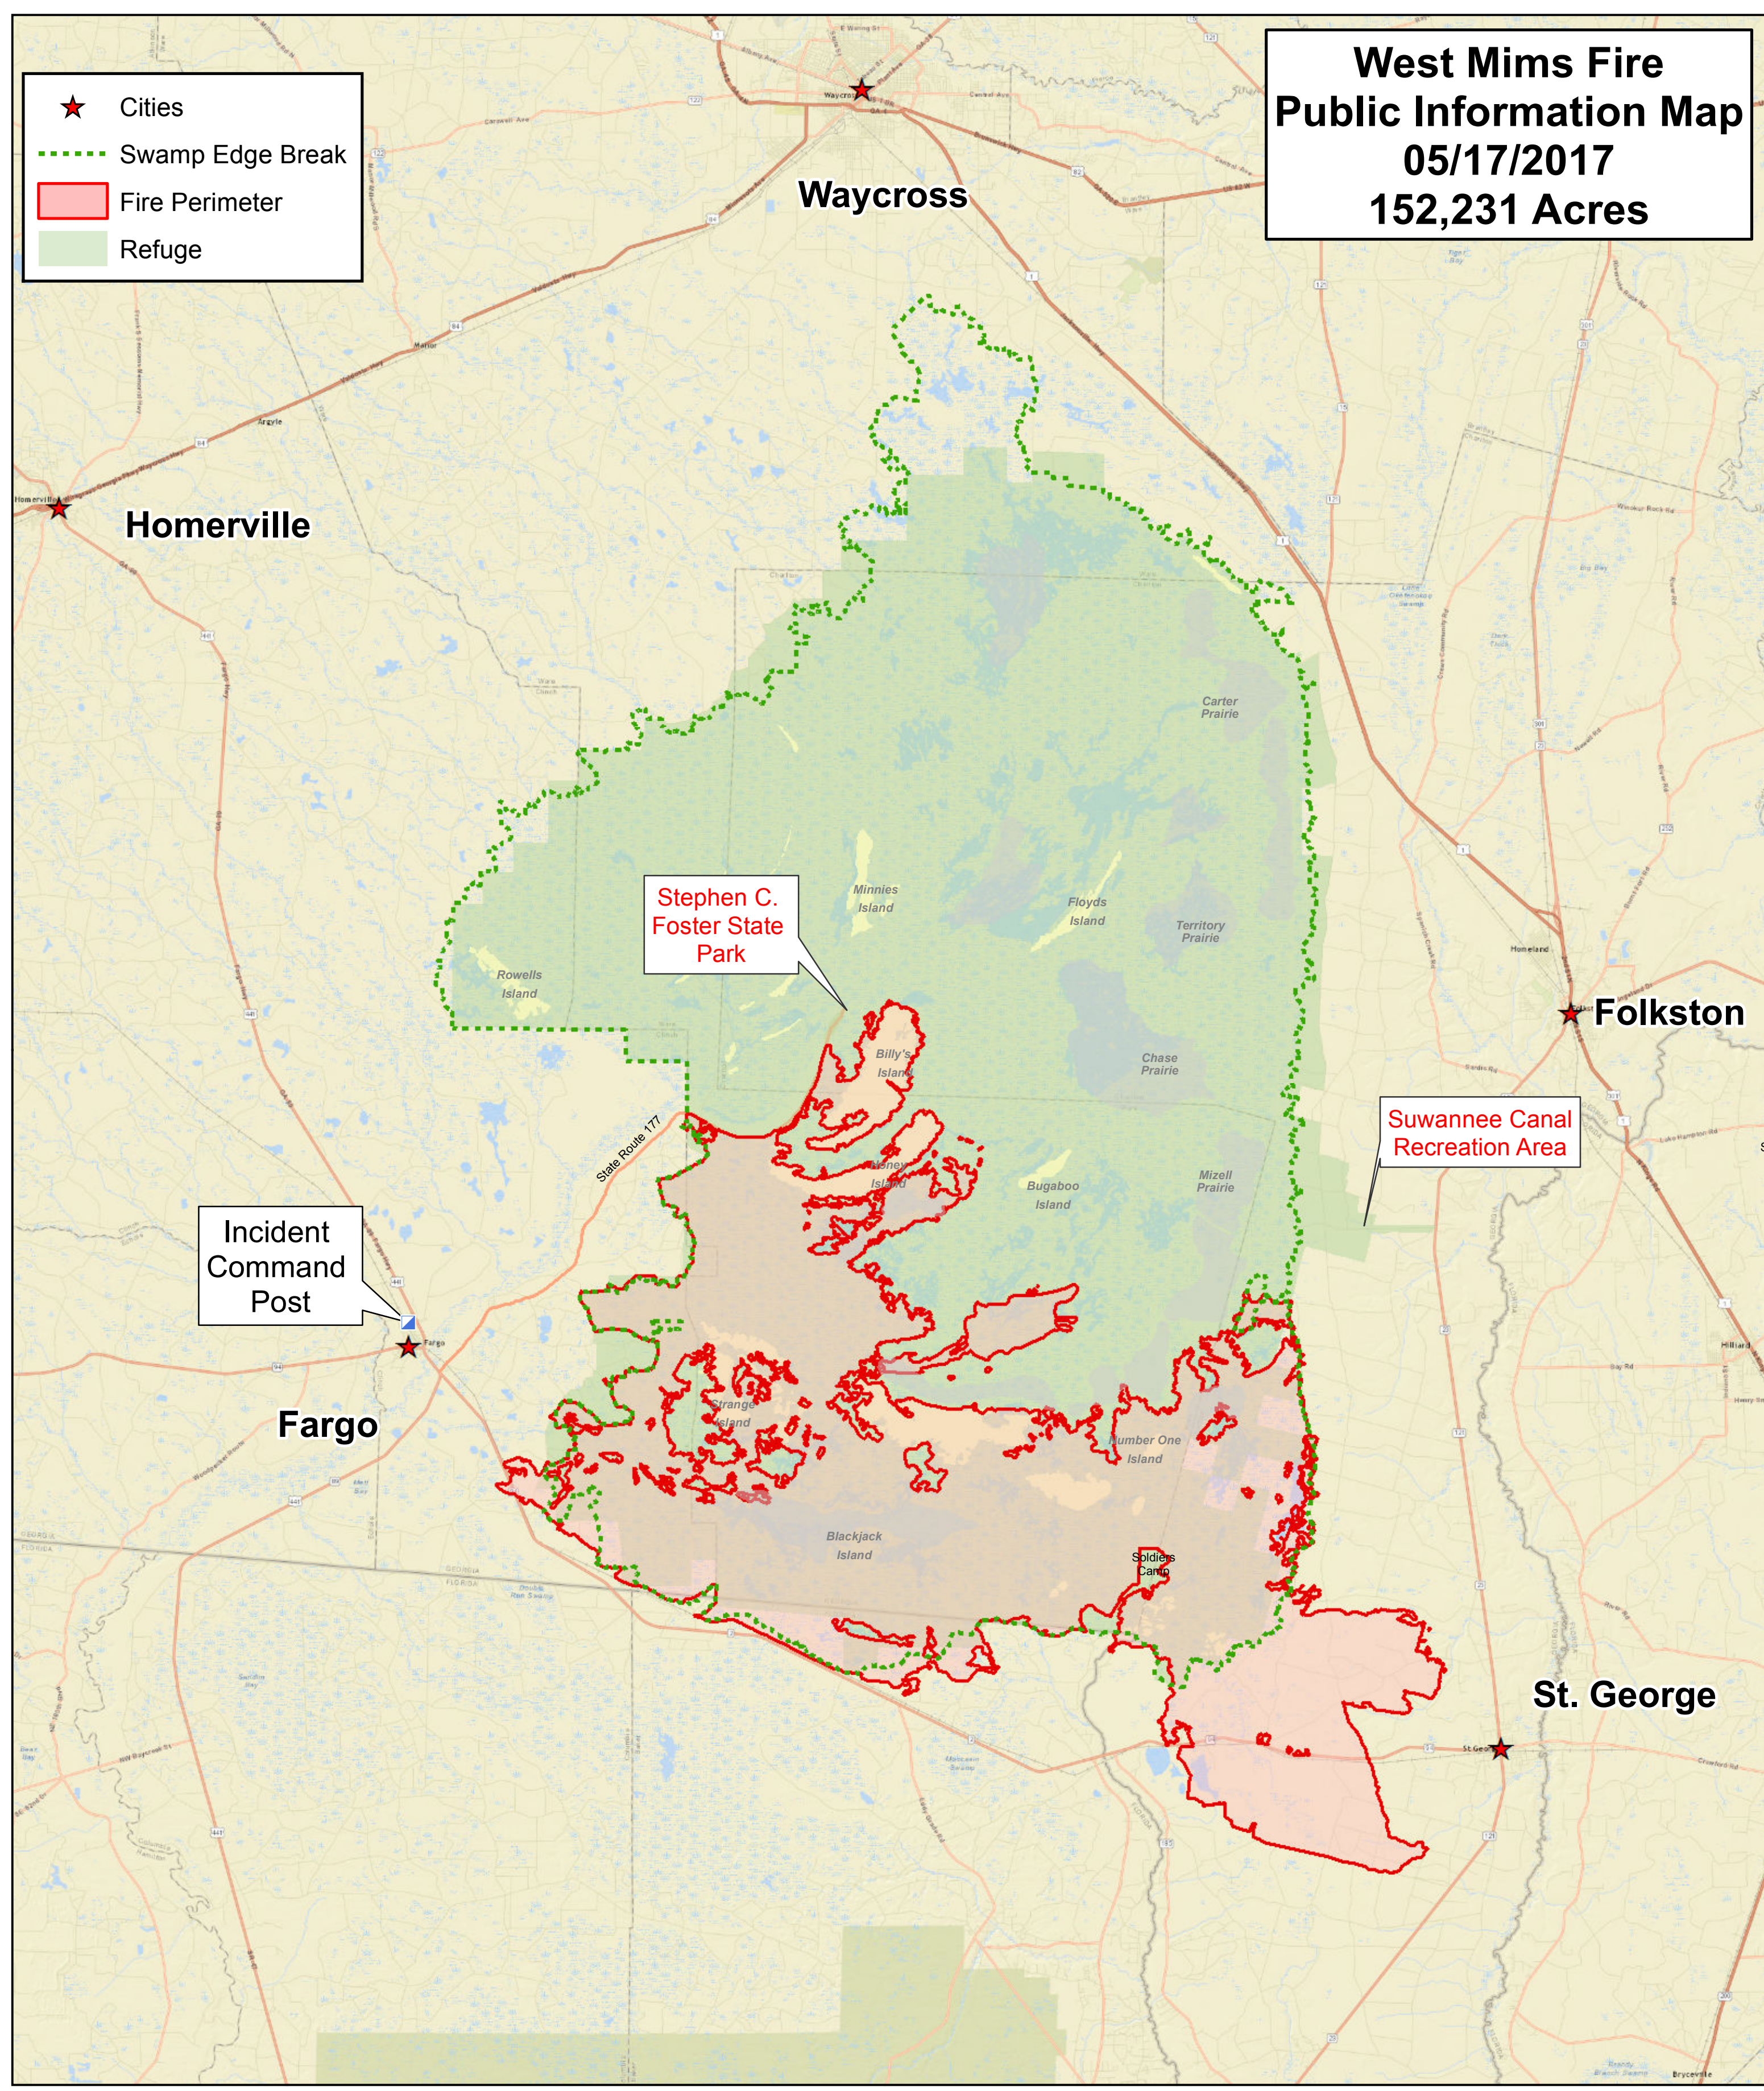

**West Mims Fire
Public Information Map
05/17/2017
152,231 Acres**

-  Cities
-  Swamp Edge Break
-  Fire Perimeter
-  Refuge

SA Red Team GIS
5/17/2017 503