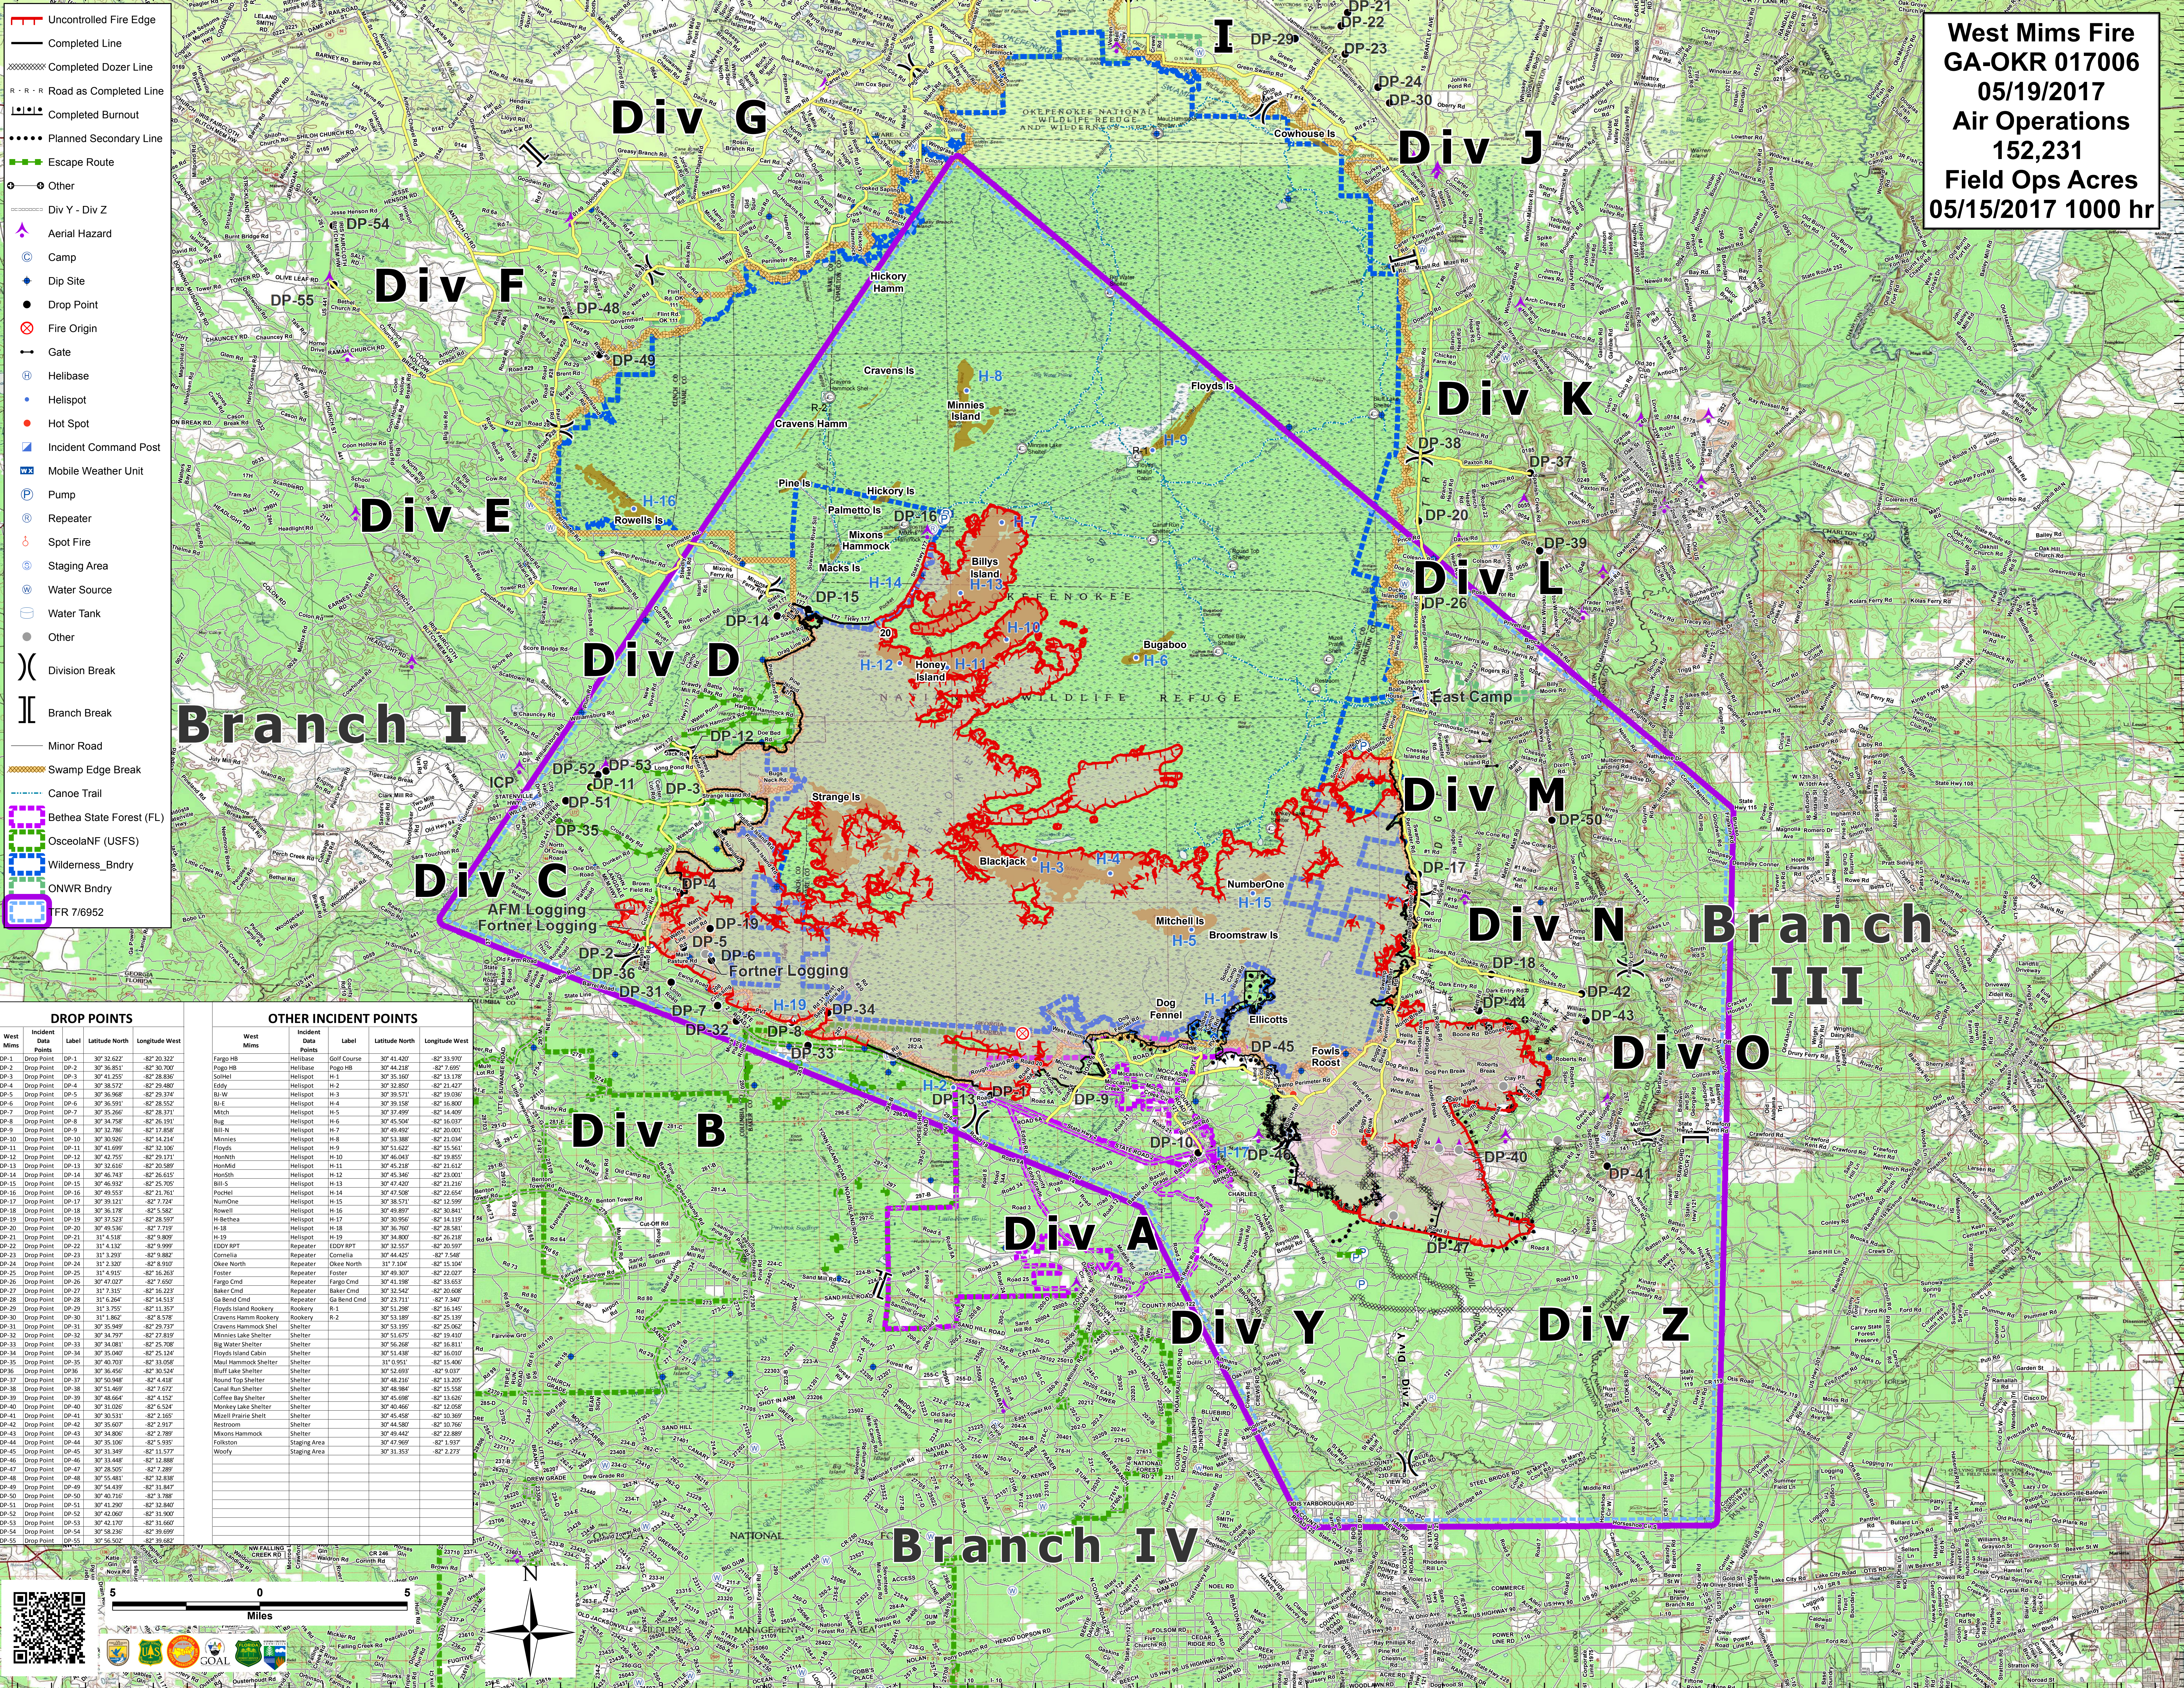

West Mims Fire
GA-OKR 017006
05/19/2017
Air Operations
152,231
Field Ops Acres
05/15/2017 1000 hr