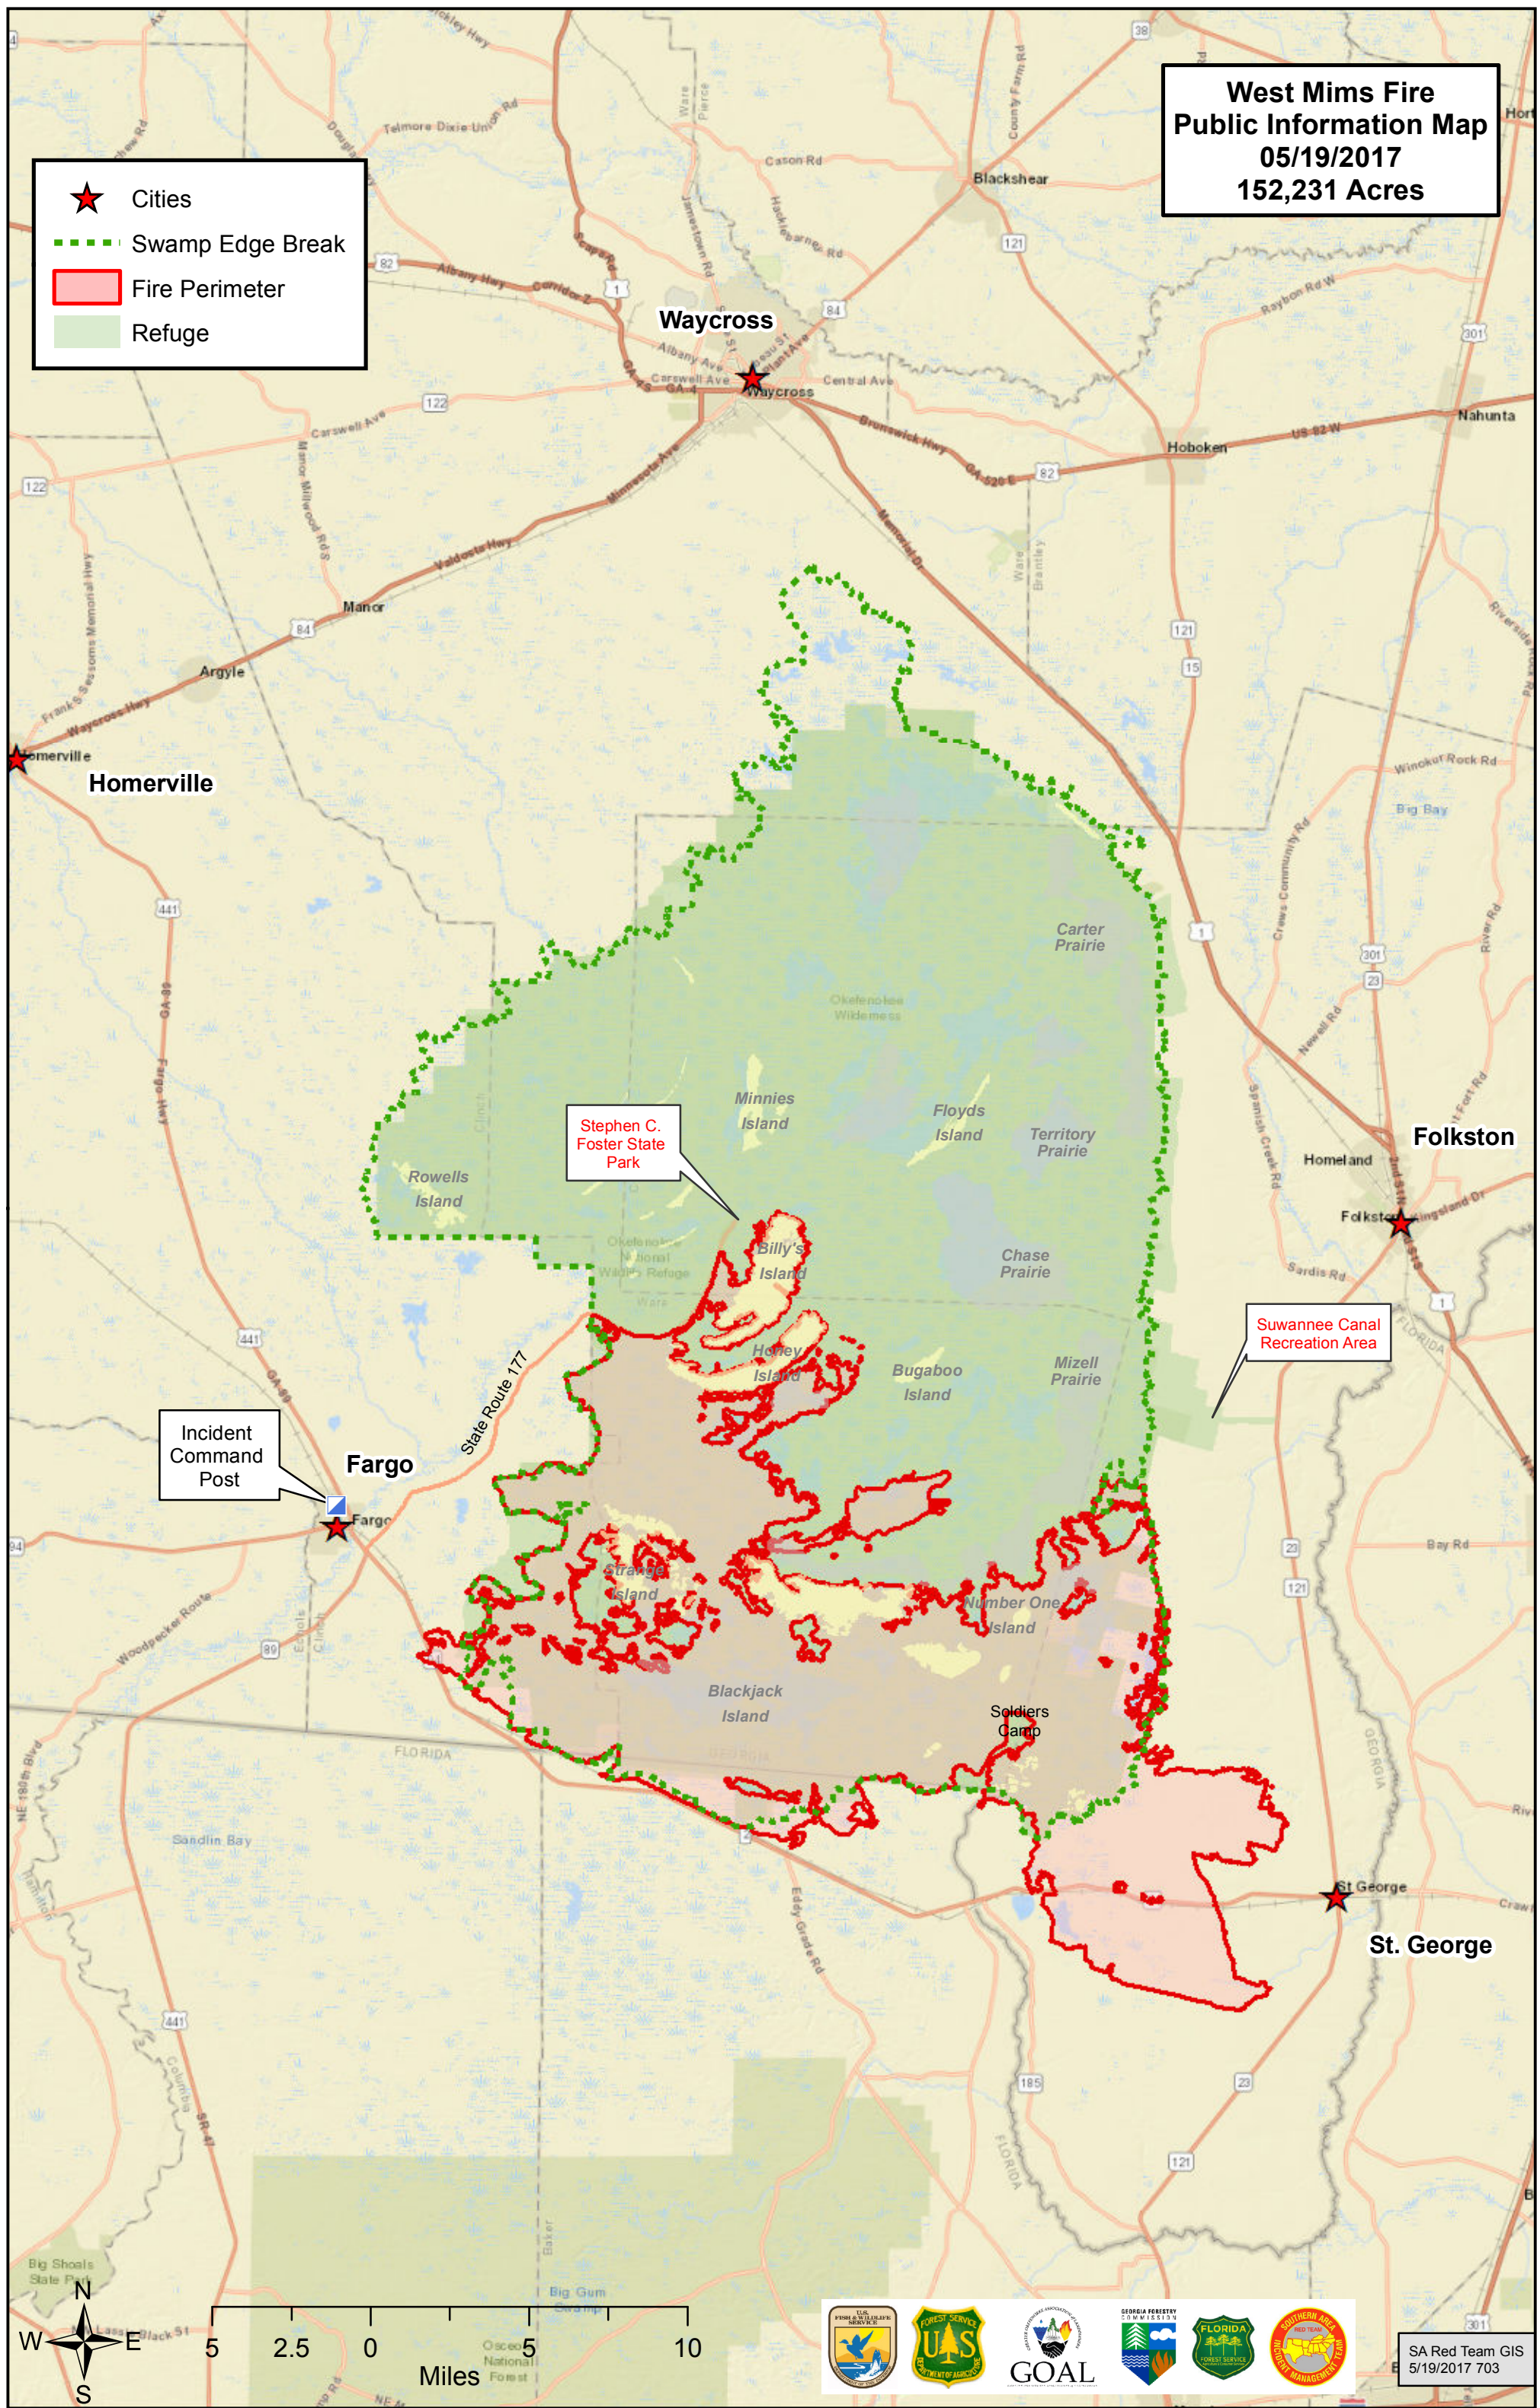

**West Mims Fire
Public Information Map
05/19/2017
152,231 Acres**

-  Cities
-  Swamp Edge Break
-  Fire Perimeter
-  Refuge

Incident Command Post

Stephen C. Foster State Park

Suwannee Canal Recreation Area