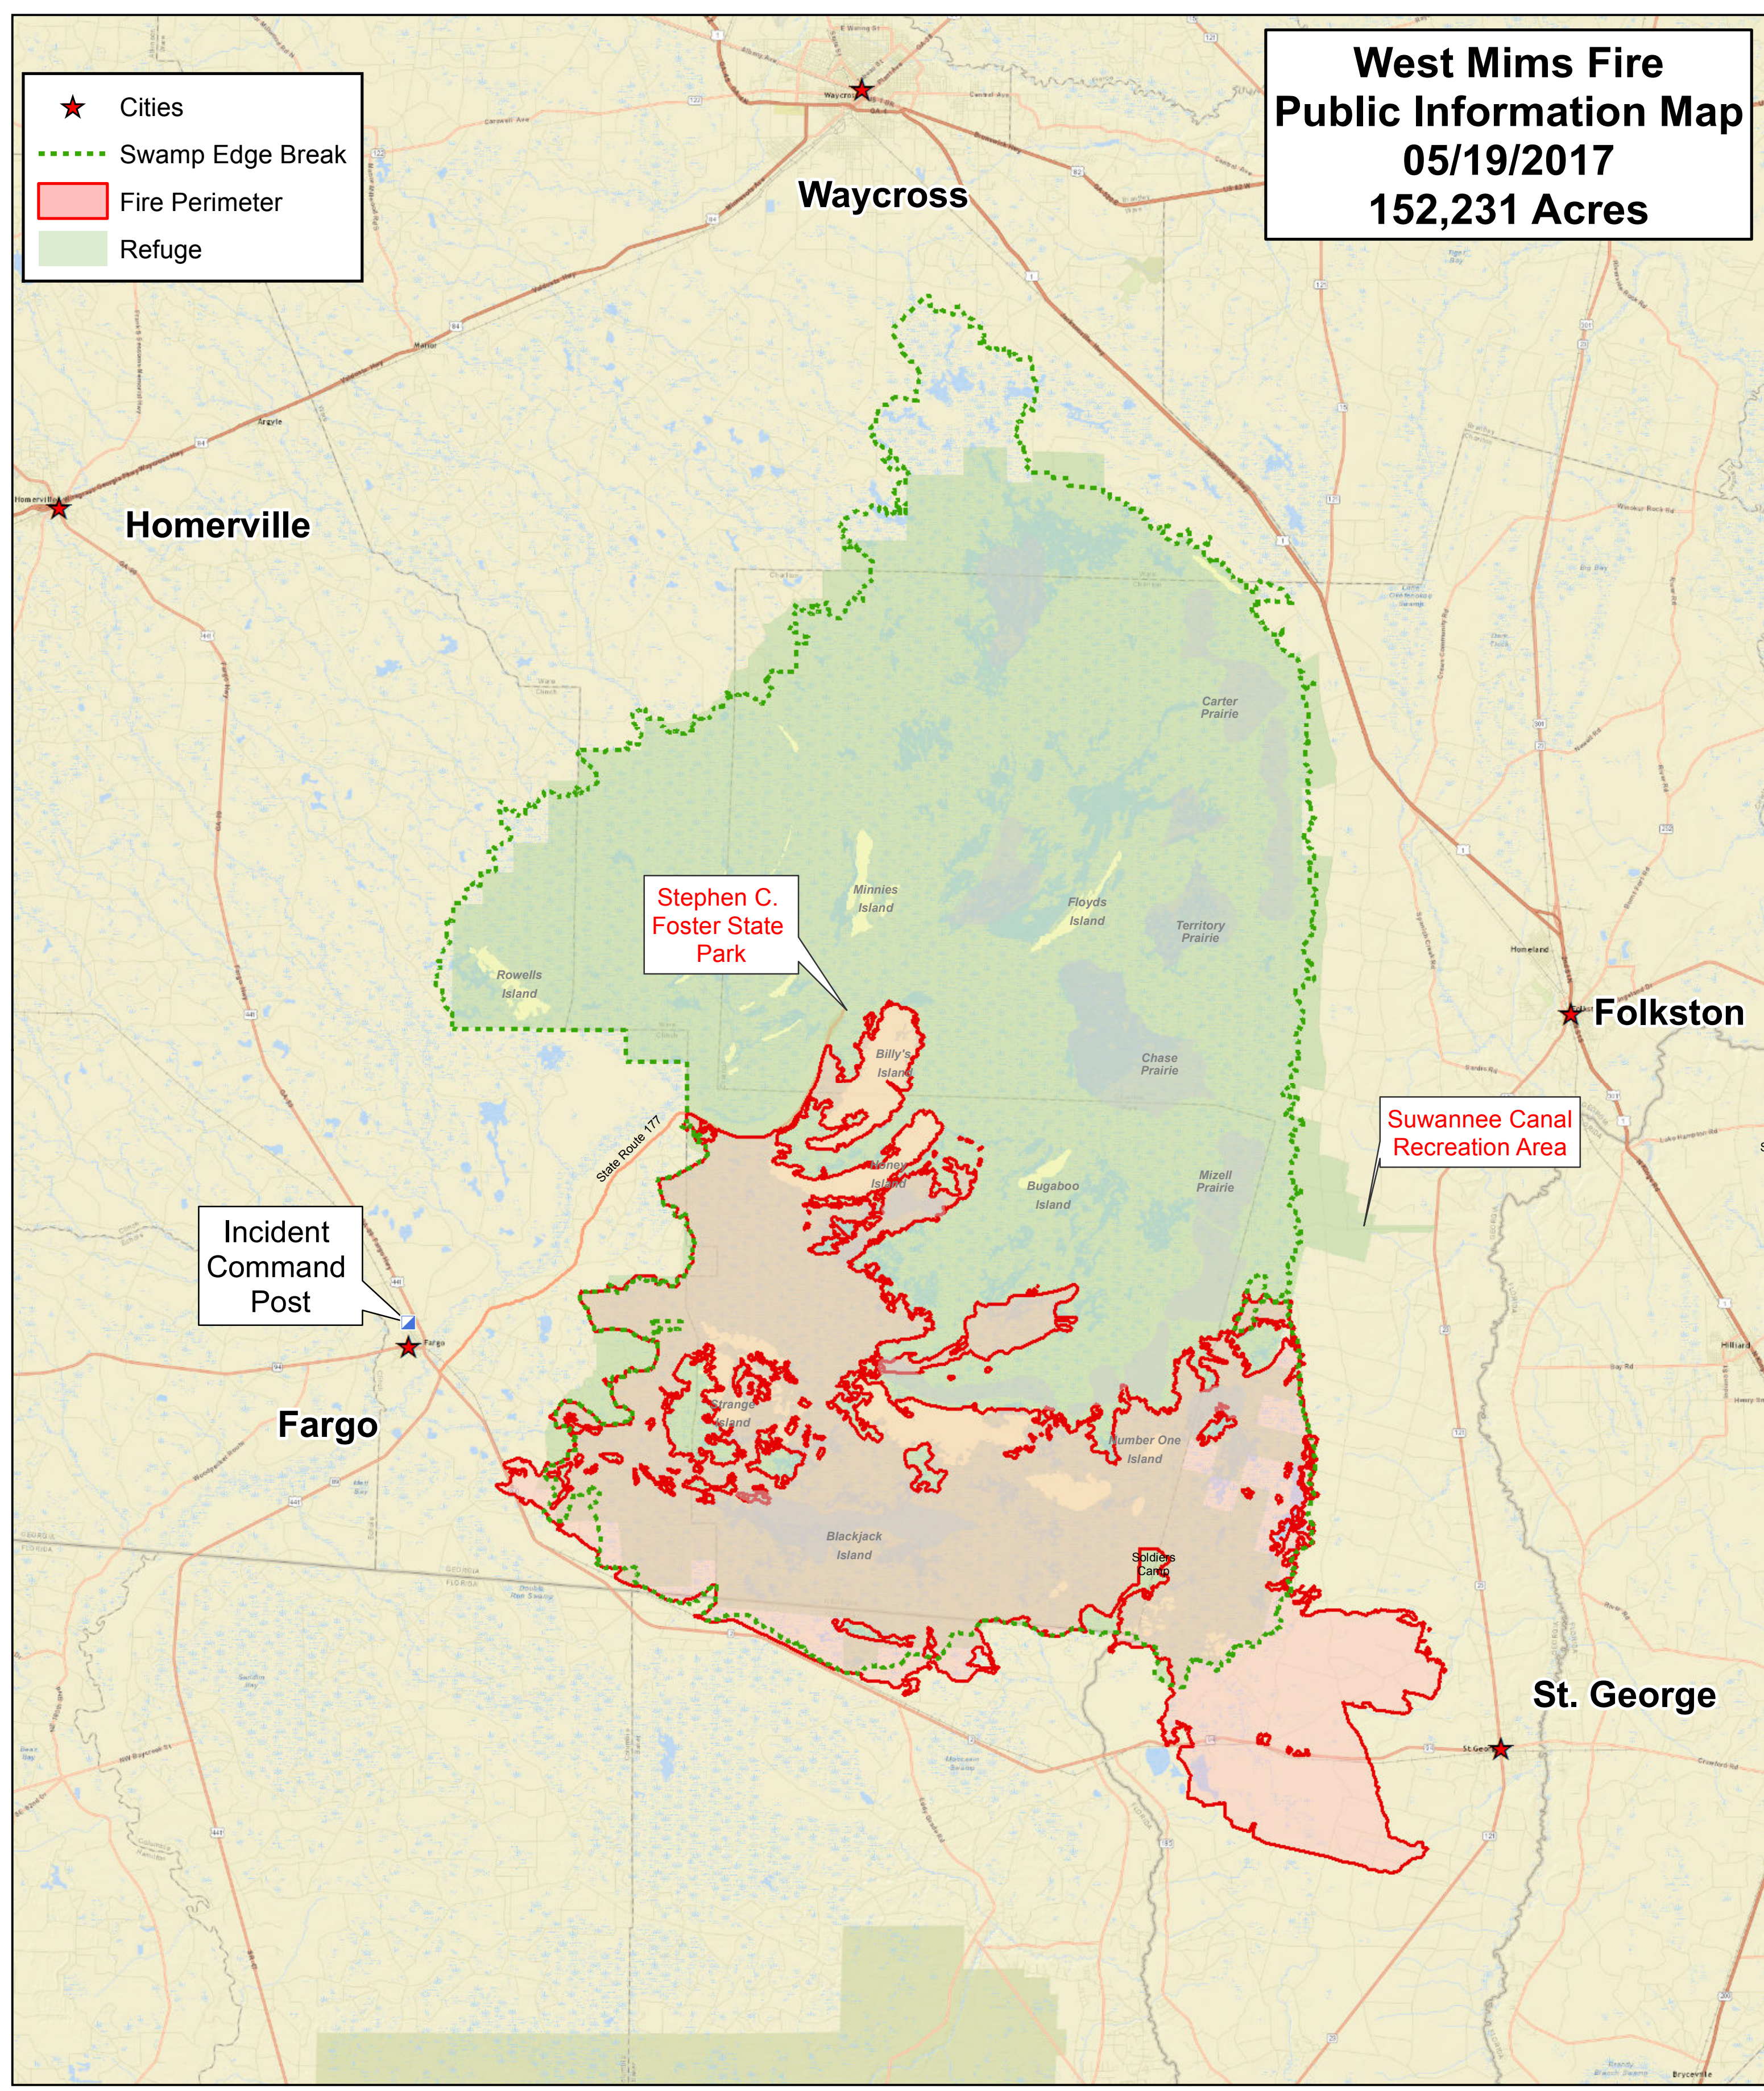

**West Mims Fire
Public Information Map
05/19/2017
152,231 Acres**

-  Cities
-  Swamp Edge Break
-  Fire Perimeter
-  Refuge

SA Red Team GIS
5/19/2017 824