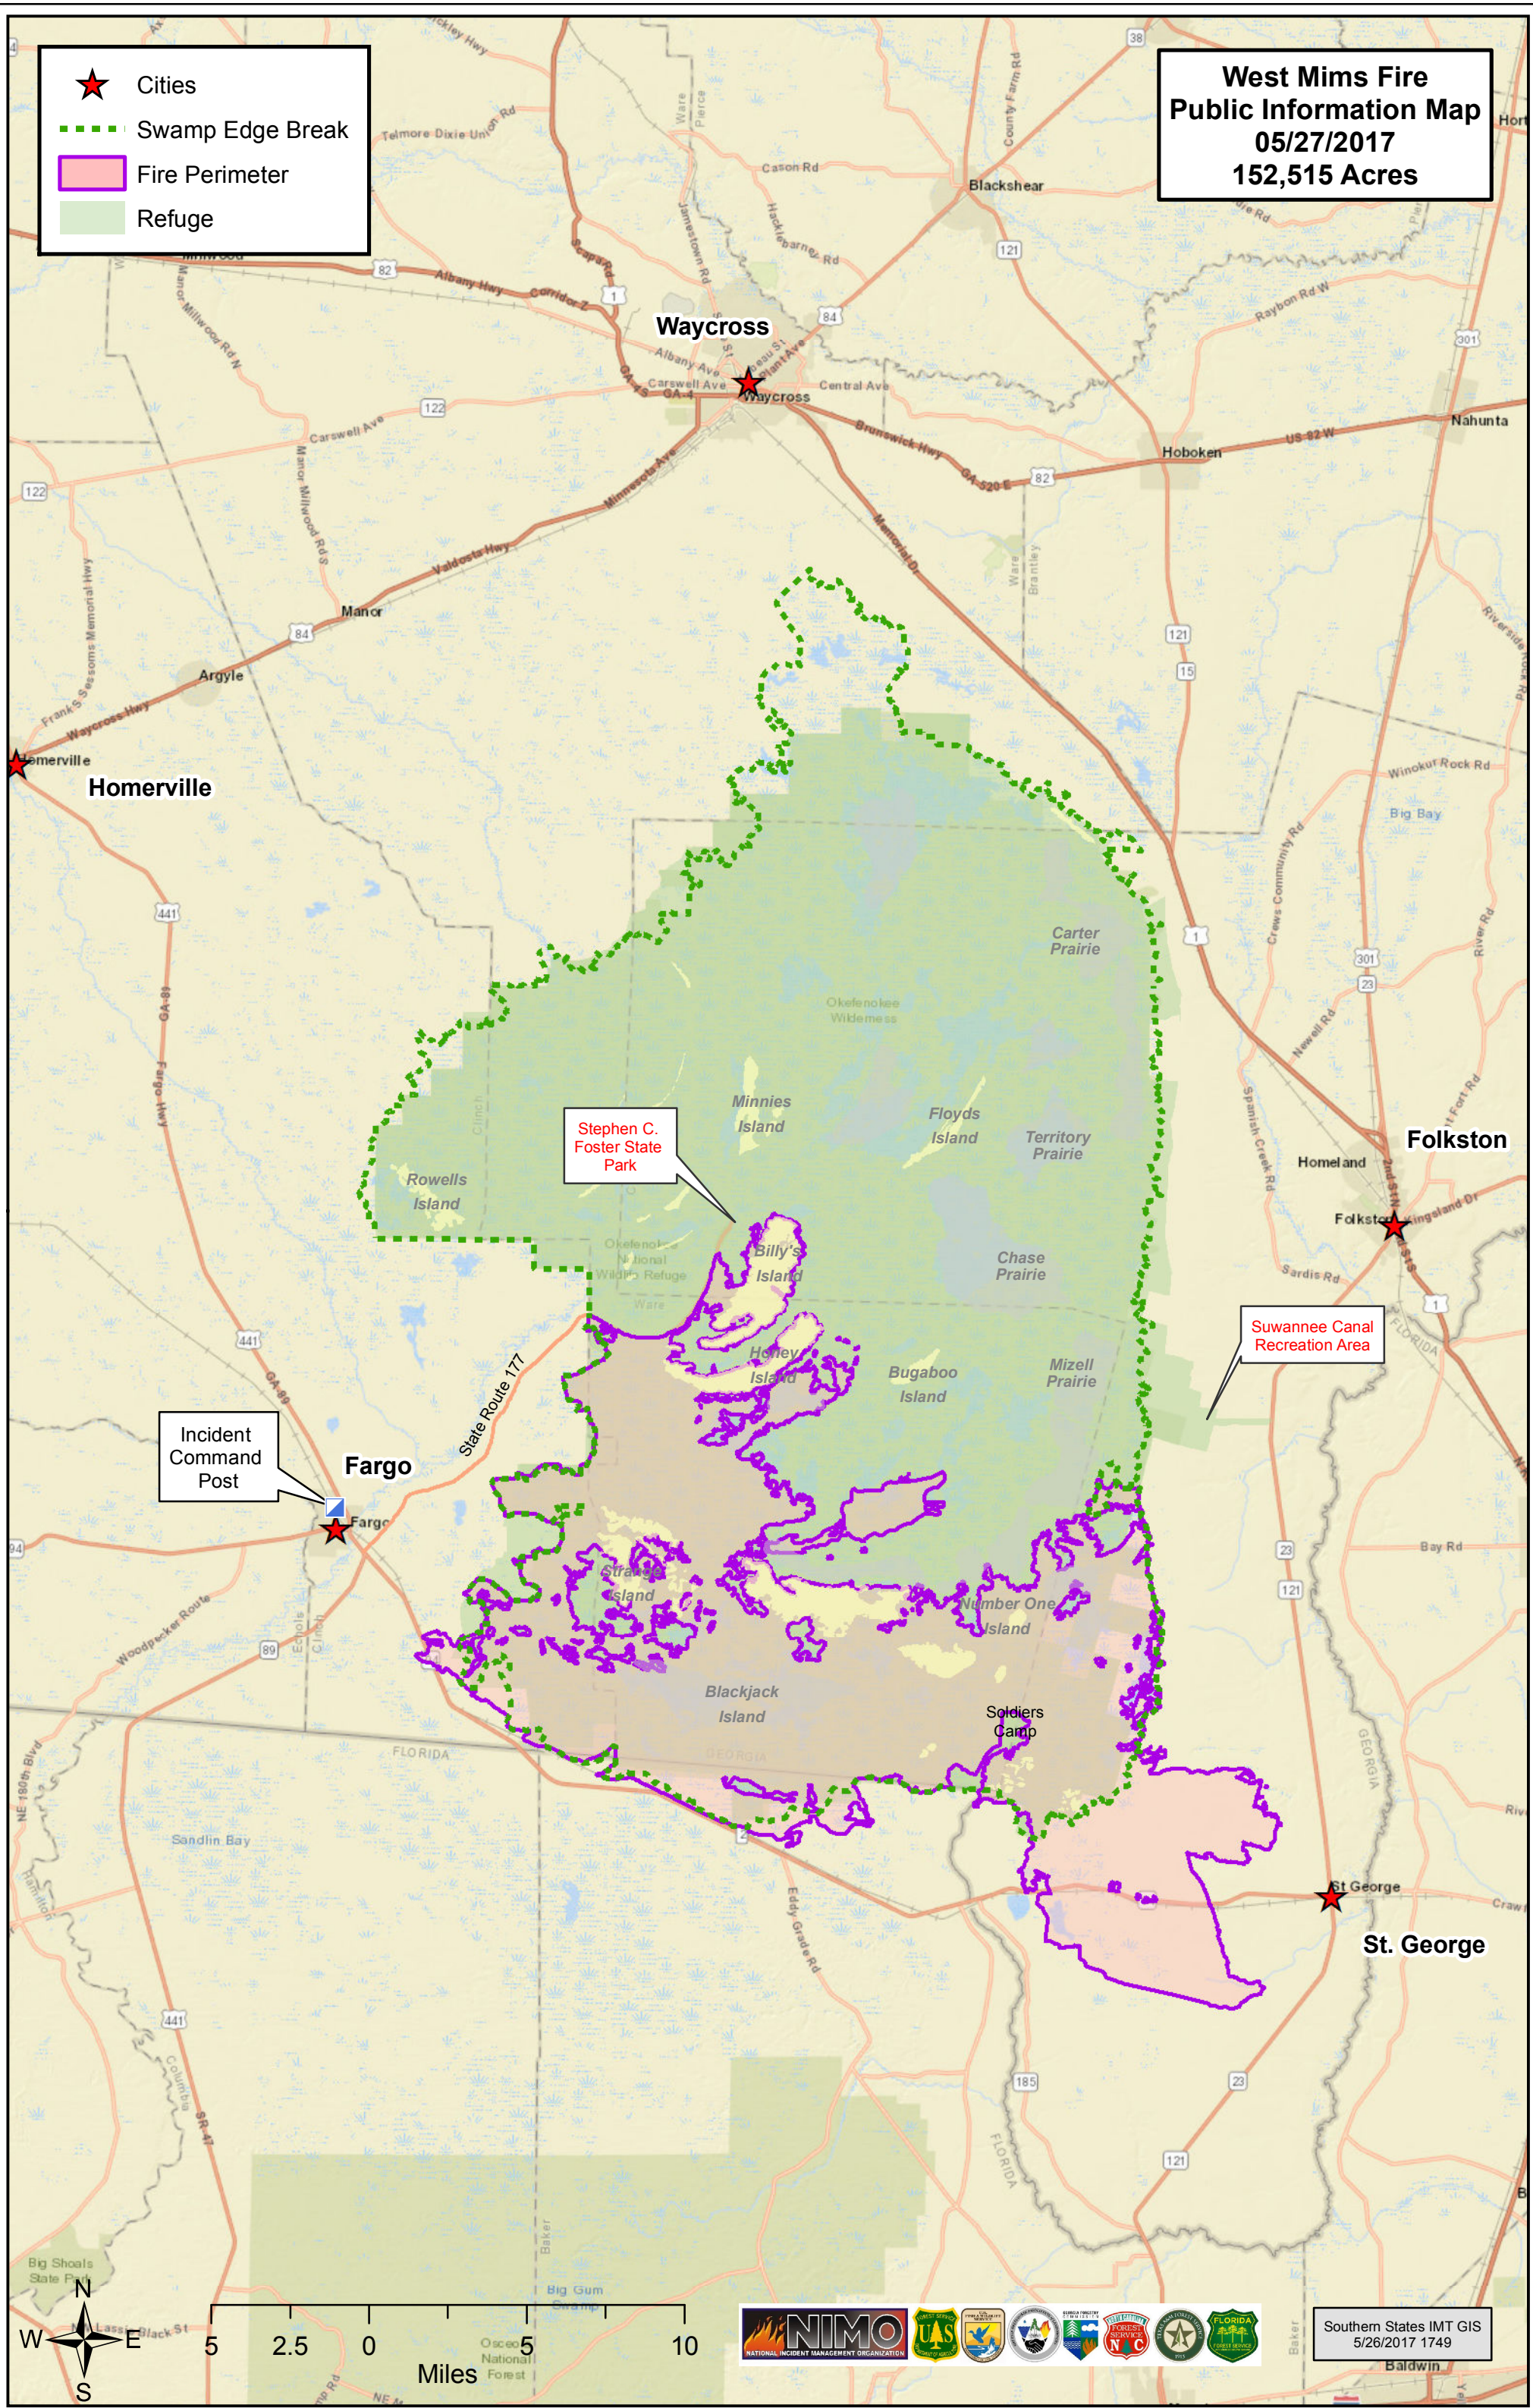

**West Mims Fire
Public Information Map
05/27/2017
152,515 Acres**

- ★ Cities
- Swamp Edge Break
- Fire Perimeter
- Refuge

Stephen C. Foster State Park

Suwannee Canal Recreation Area

Incident Command Post