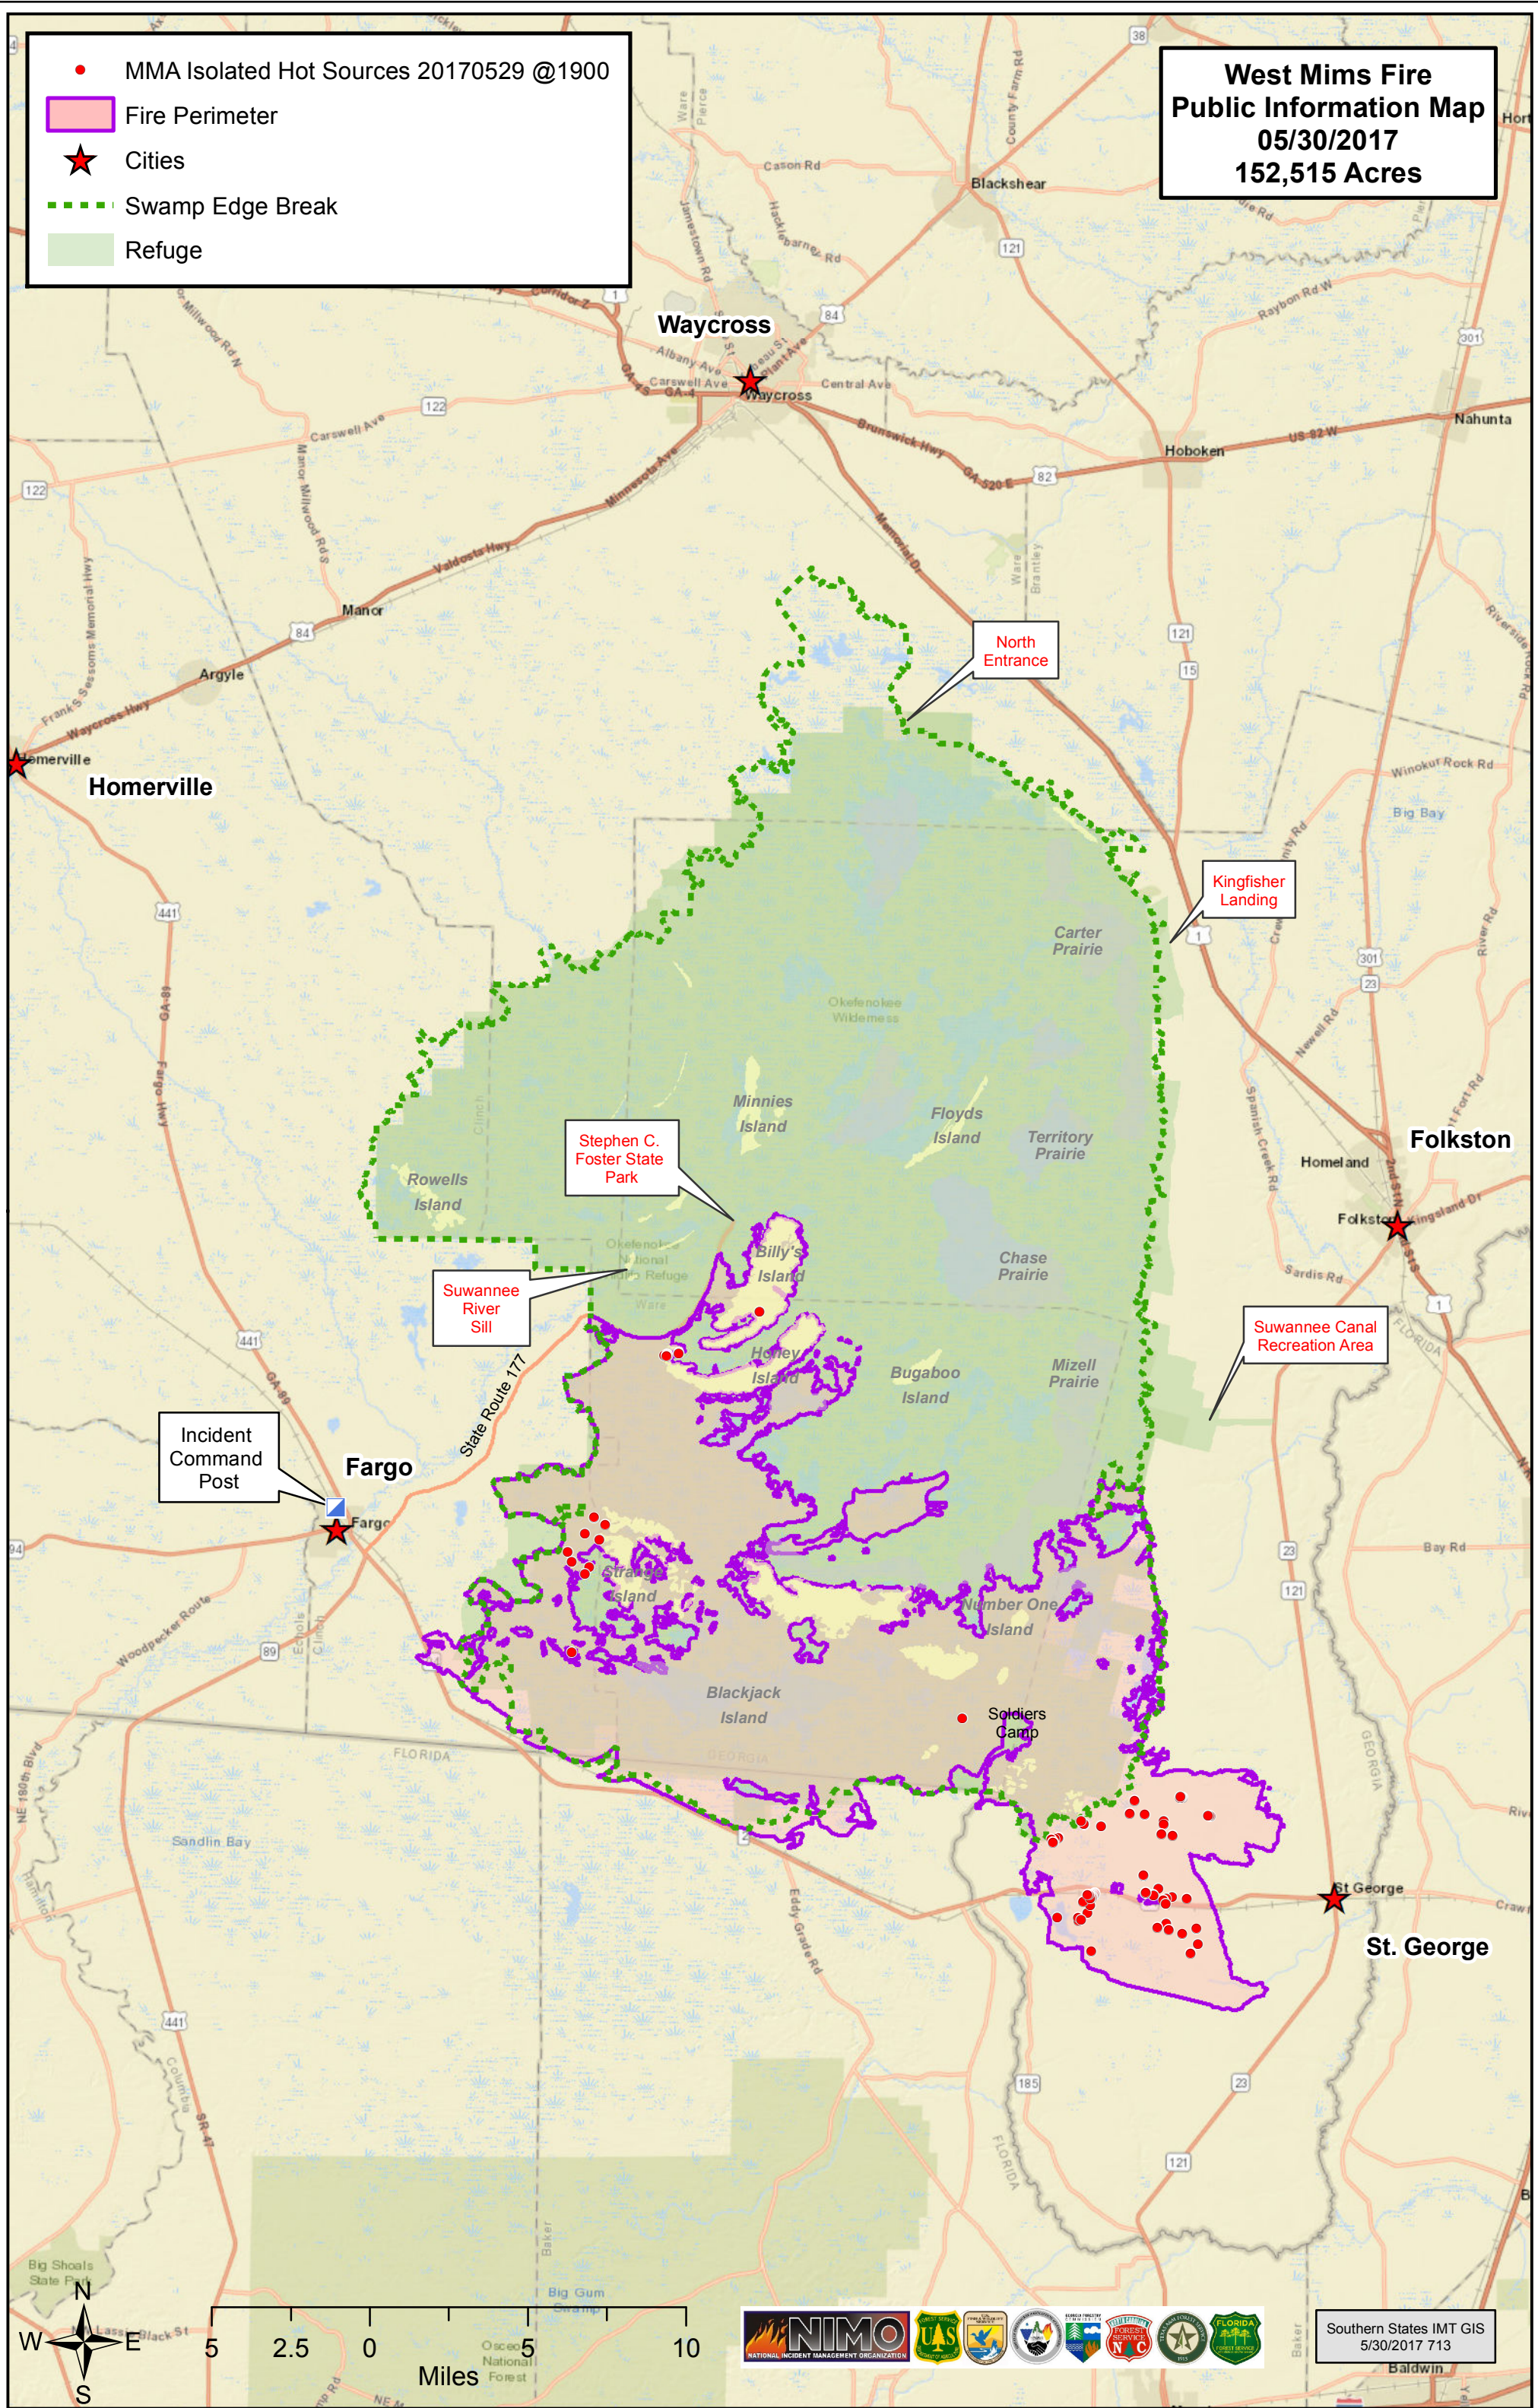

**West Mims Fire
Public Information Map
05/30/2017
152,515 Acres**

- MMA Isolated Hot Sources 20170529 @1900
- Fire Perimeter
- ★ Cities
- Swamp Edge Break
- Refuge

Southern States IMT GIS
5/30/2017 713