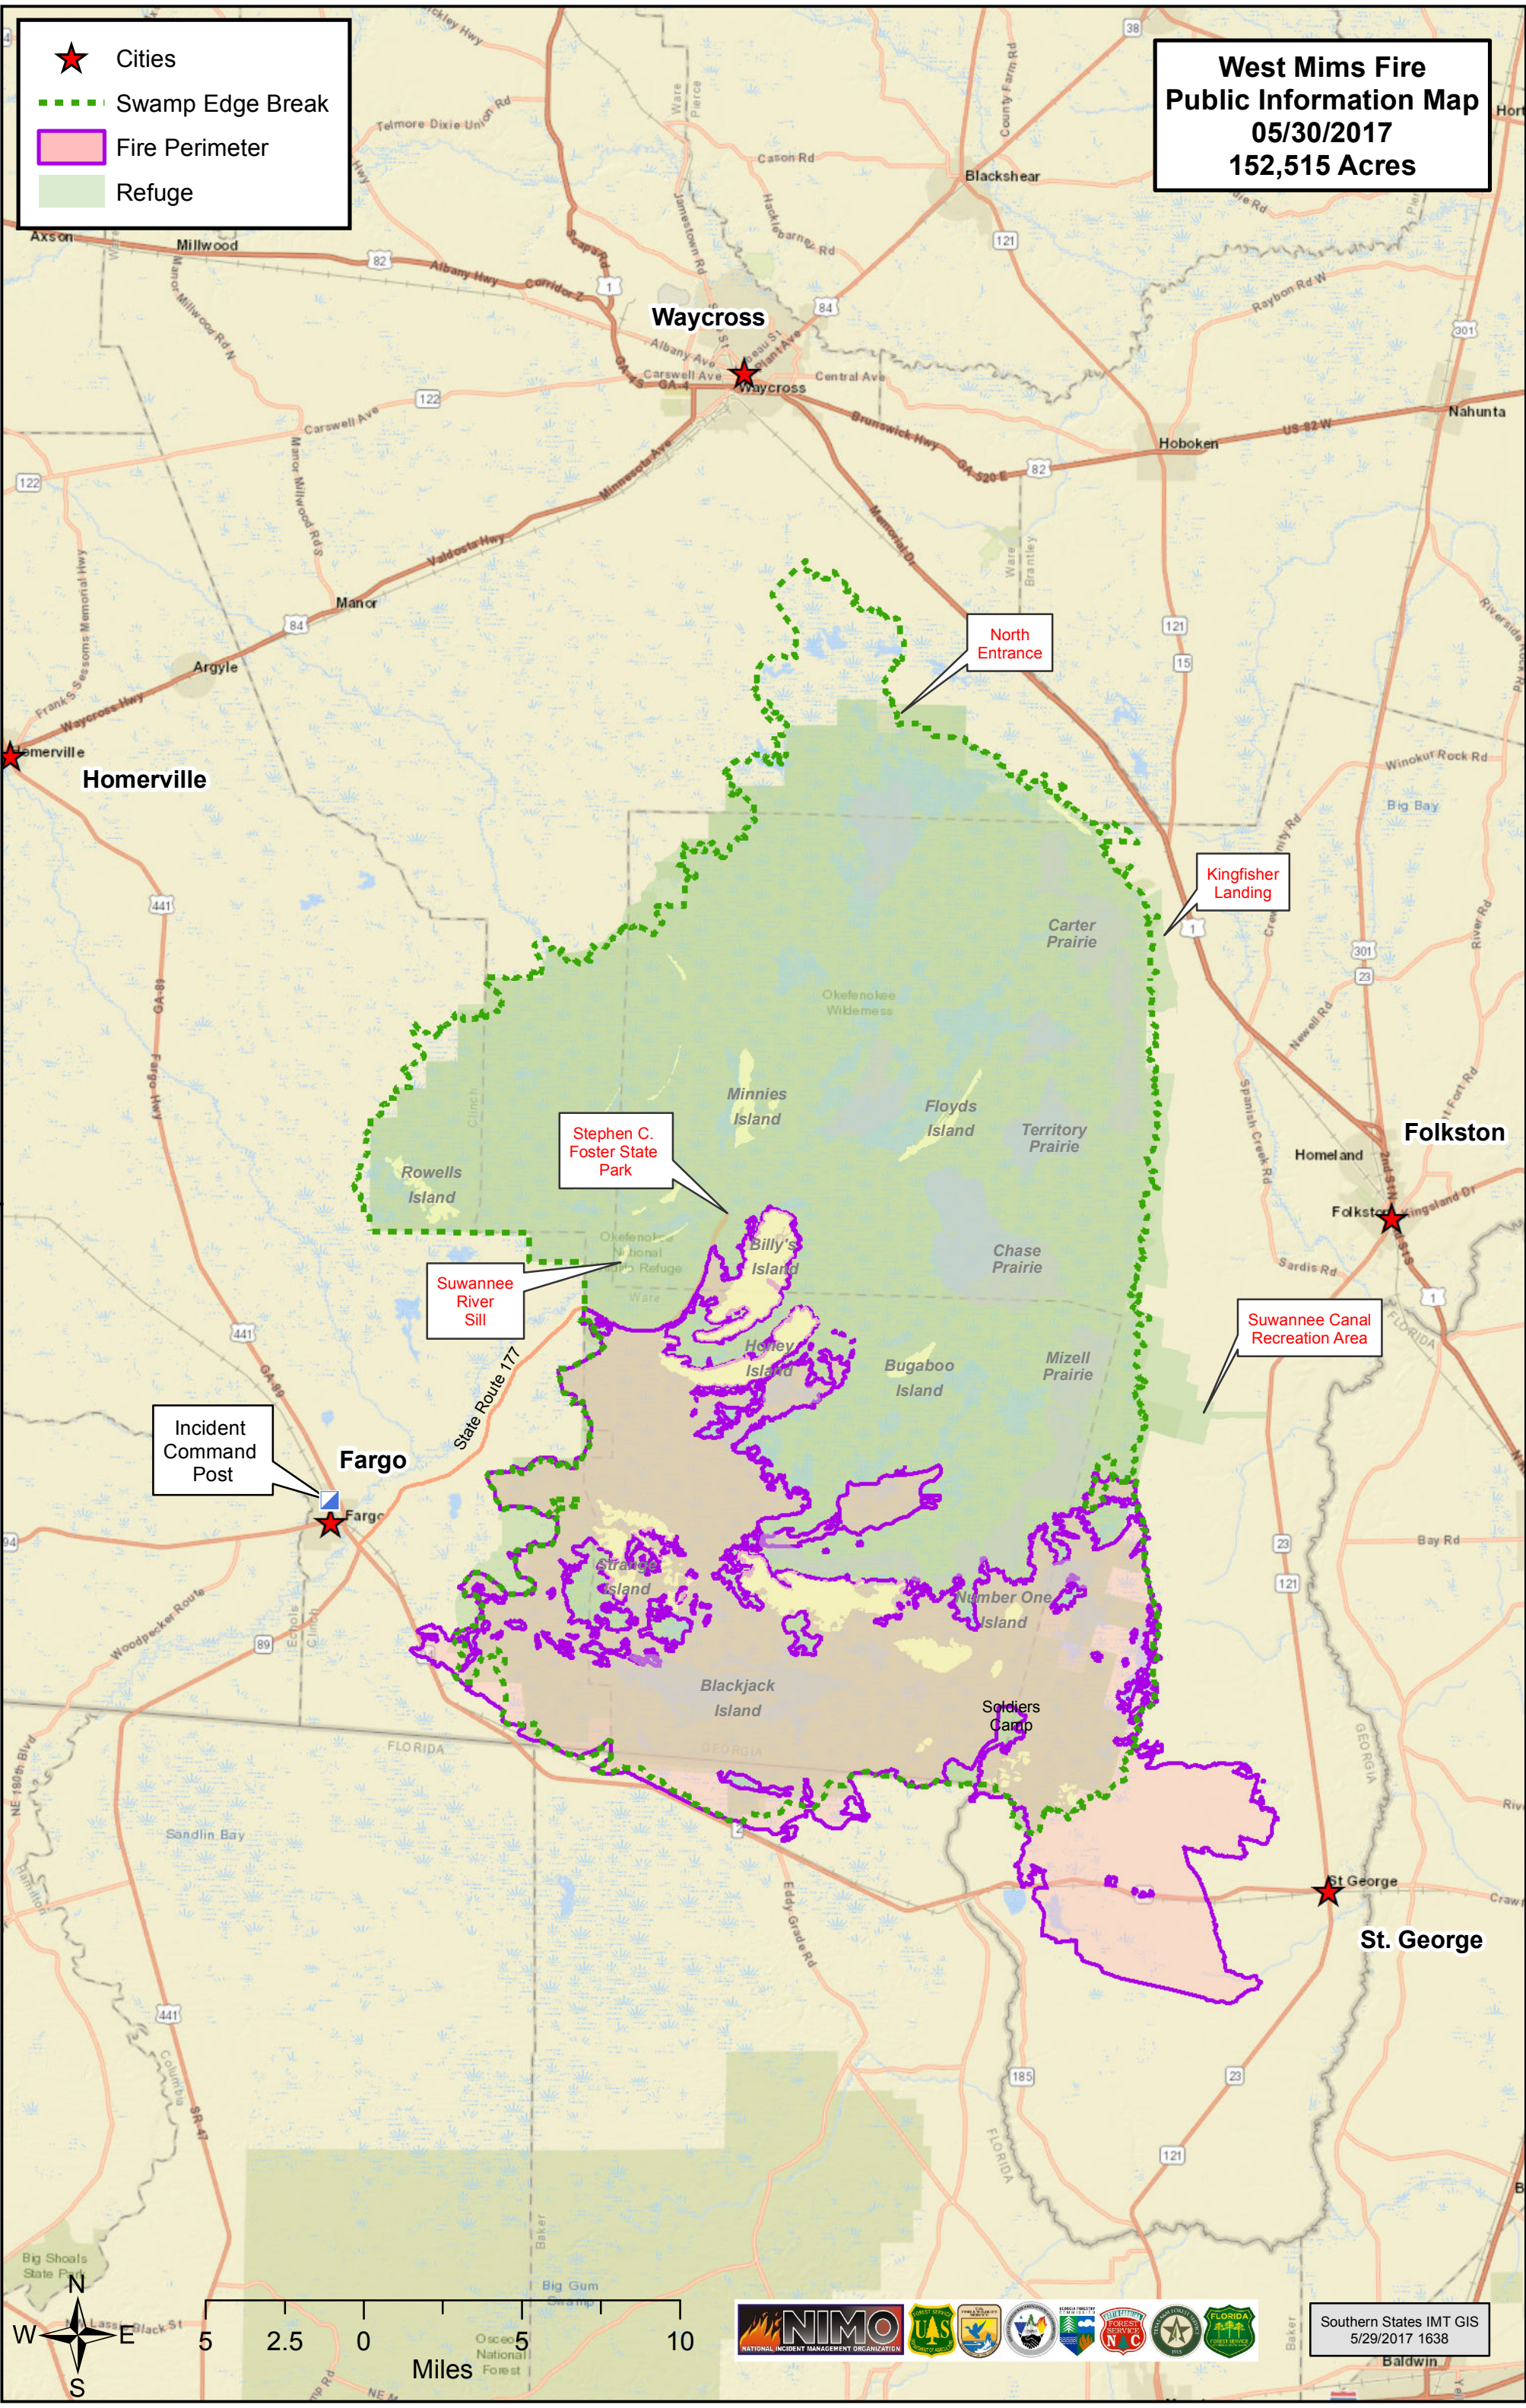

- ★ Cities
- Swamp Edge Break
- Fire Perimeter
- Refuge

**West Mims Fire
Public Information Map
05/30/2017
152,515 Acres**

Incident Command Post

Stephen C. Foster State Park

Suwannee River Sill

North Entrance

Kingfisher Landing

Suwannee Canal Recreation Area

Southern States IMT GIS
5/29/2017 1638