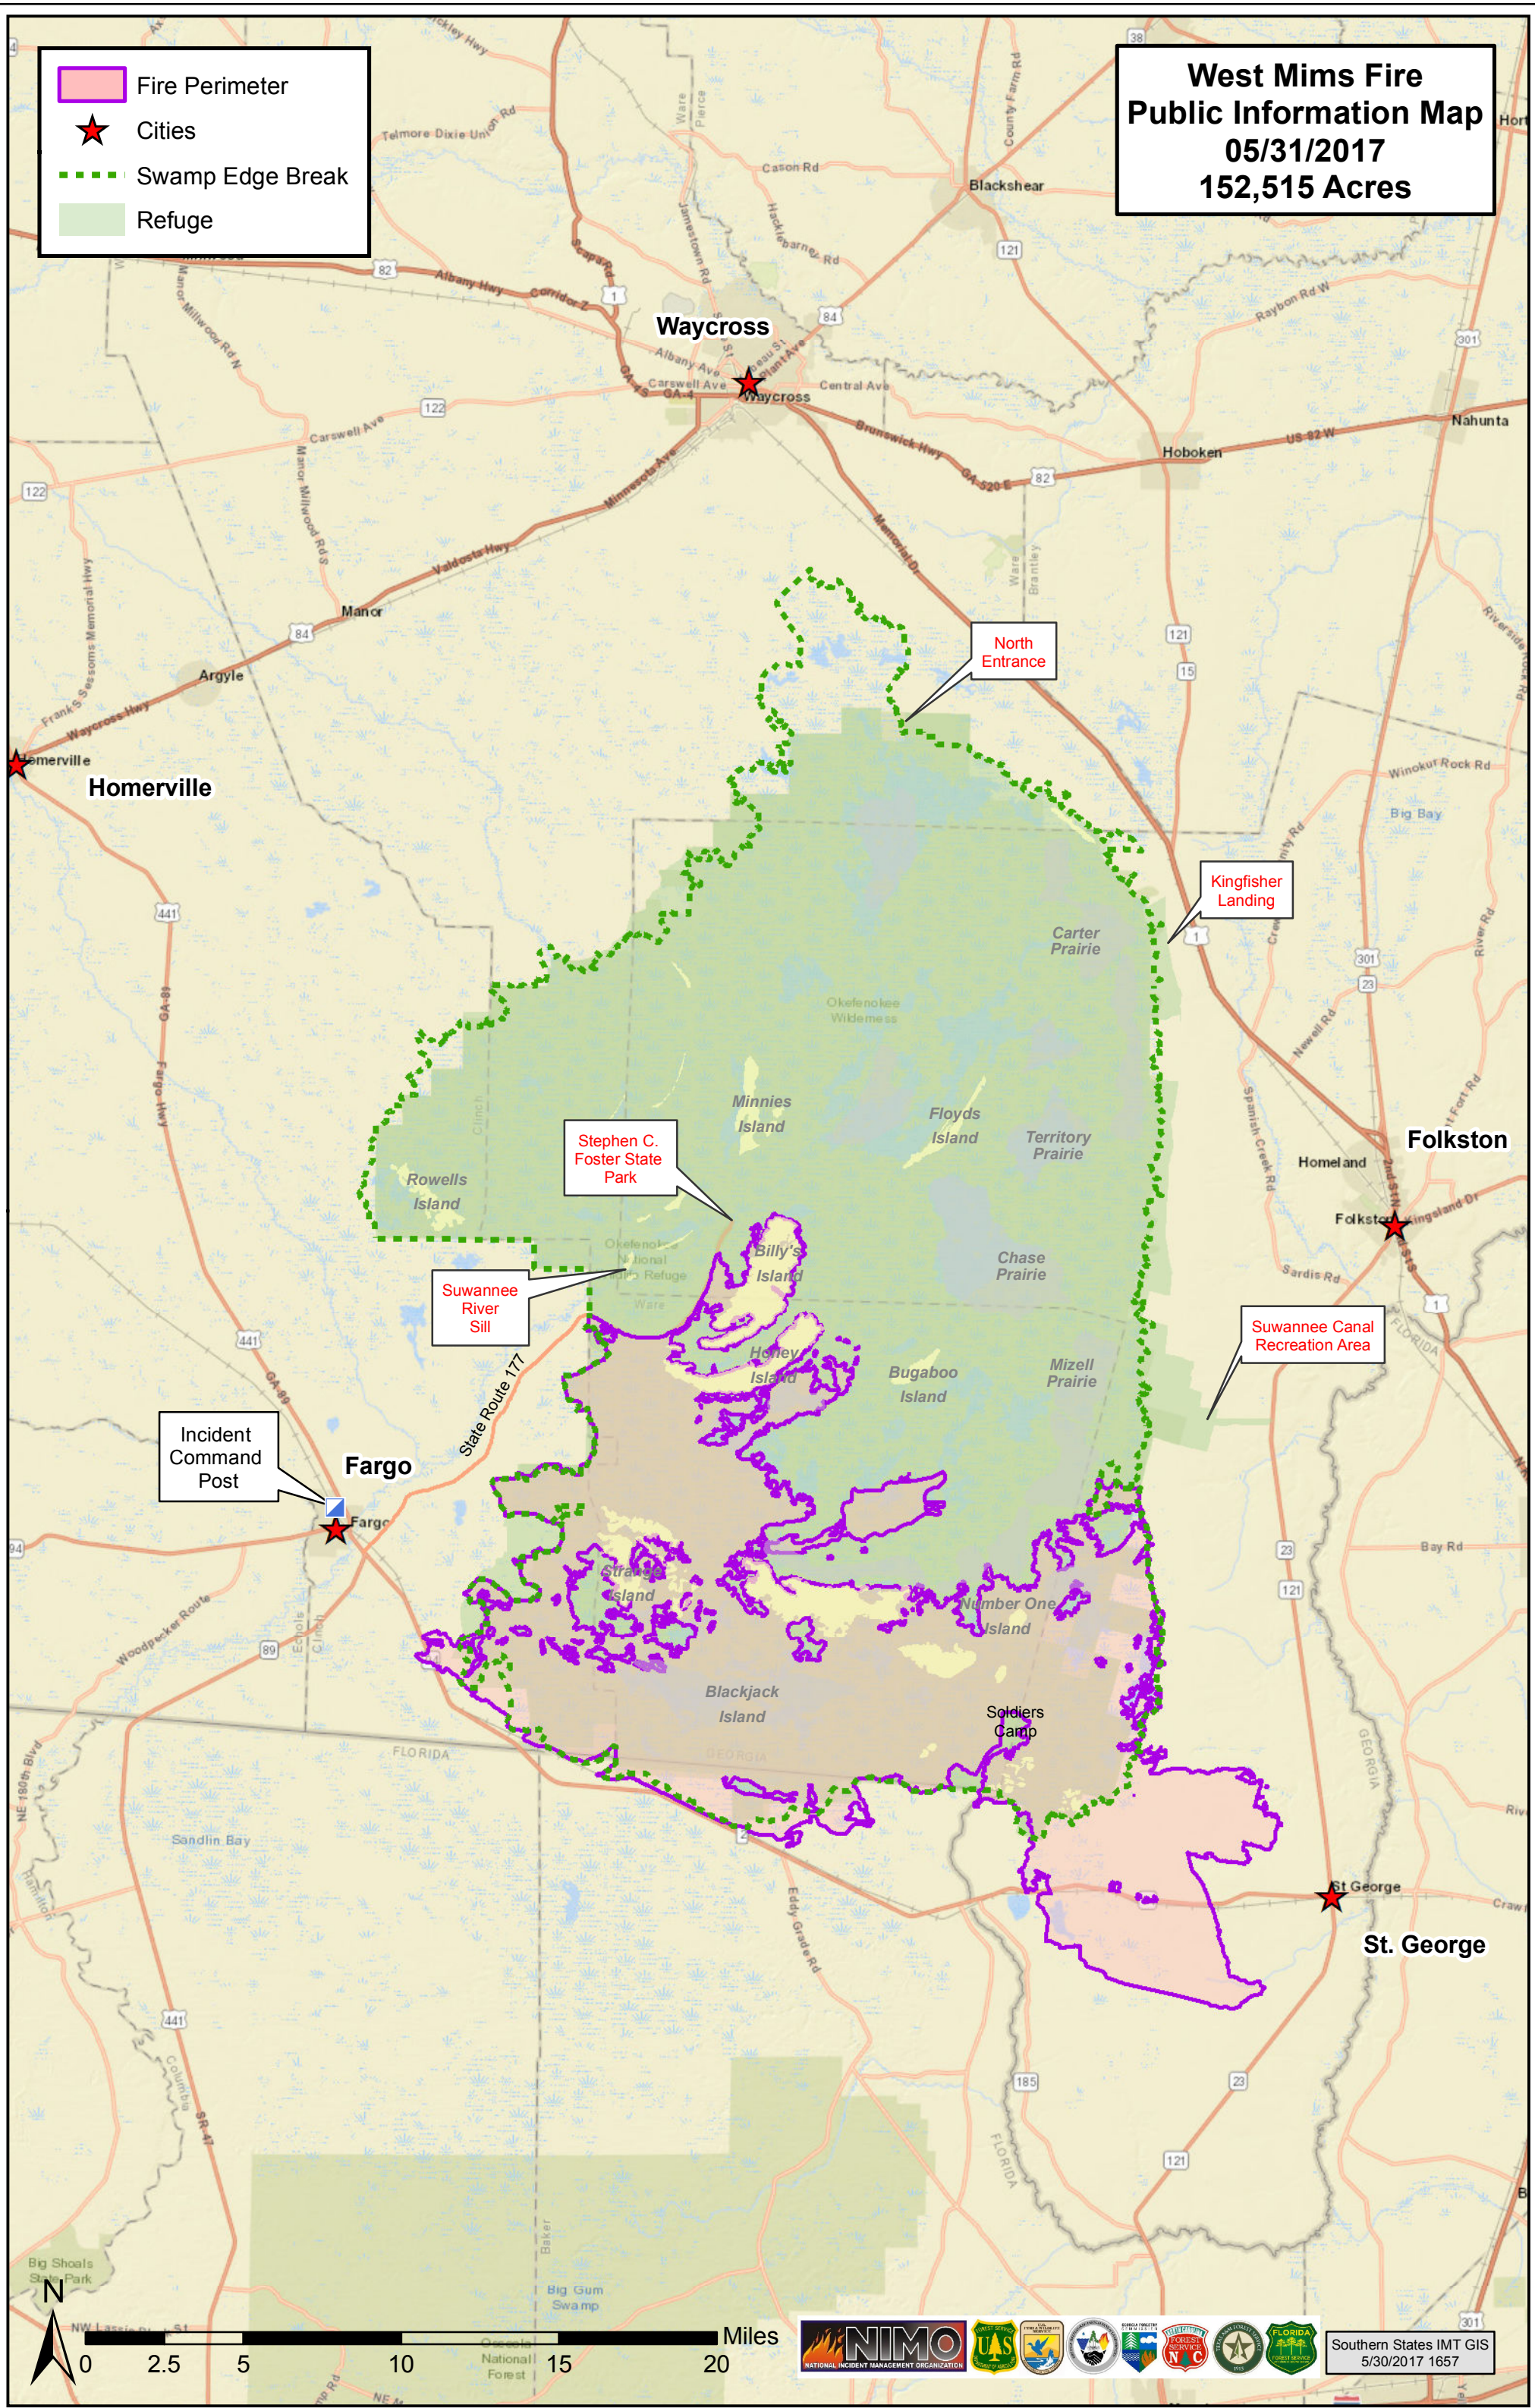

**West Mims Fire
Public Information Map
05/31/2017
152,515 Acres**

- Fire Perimeter
- Cities
- Swamp Edge Break
- Refuge

Incident Command Post

Stephen C. Foster State Park

Suwannee River Sill

North Entrance

Kingfisher Landing

Suwannee Canal Recreation Area