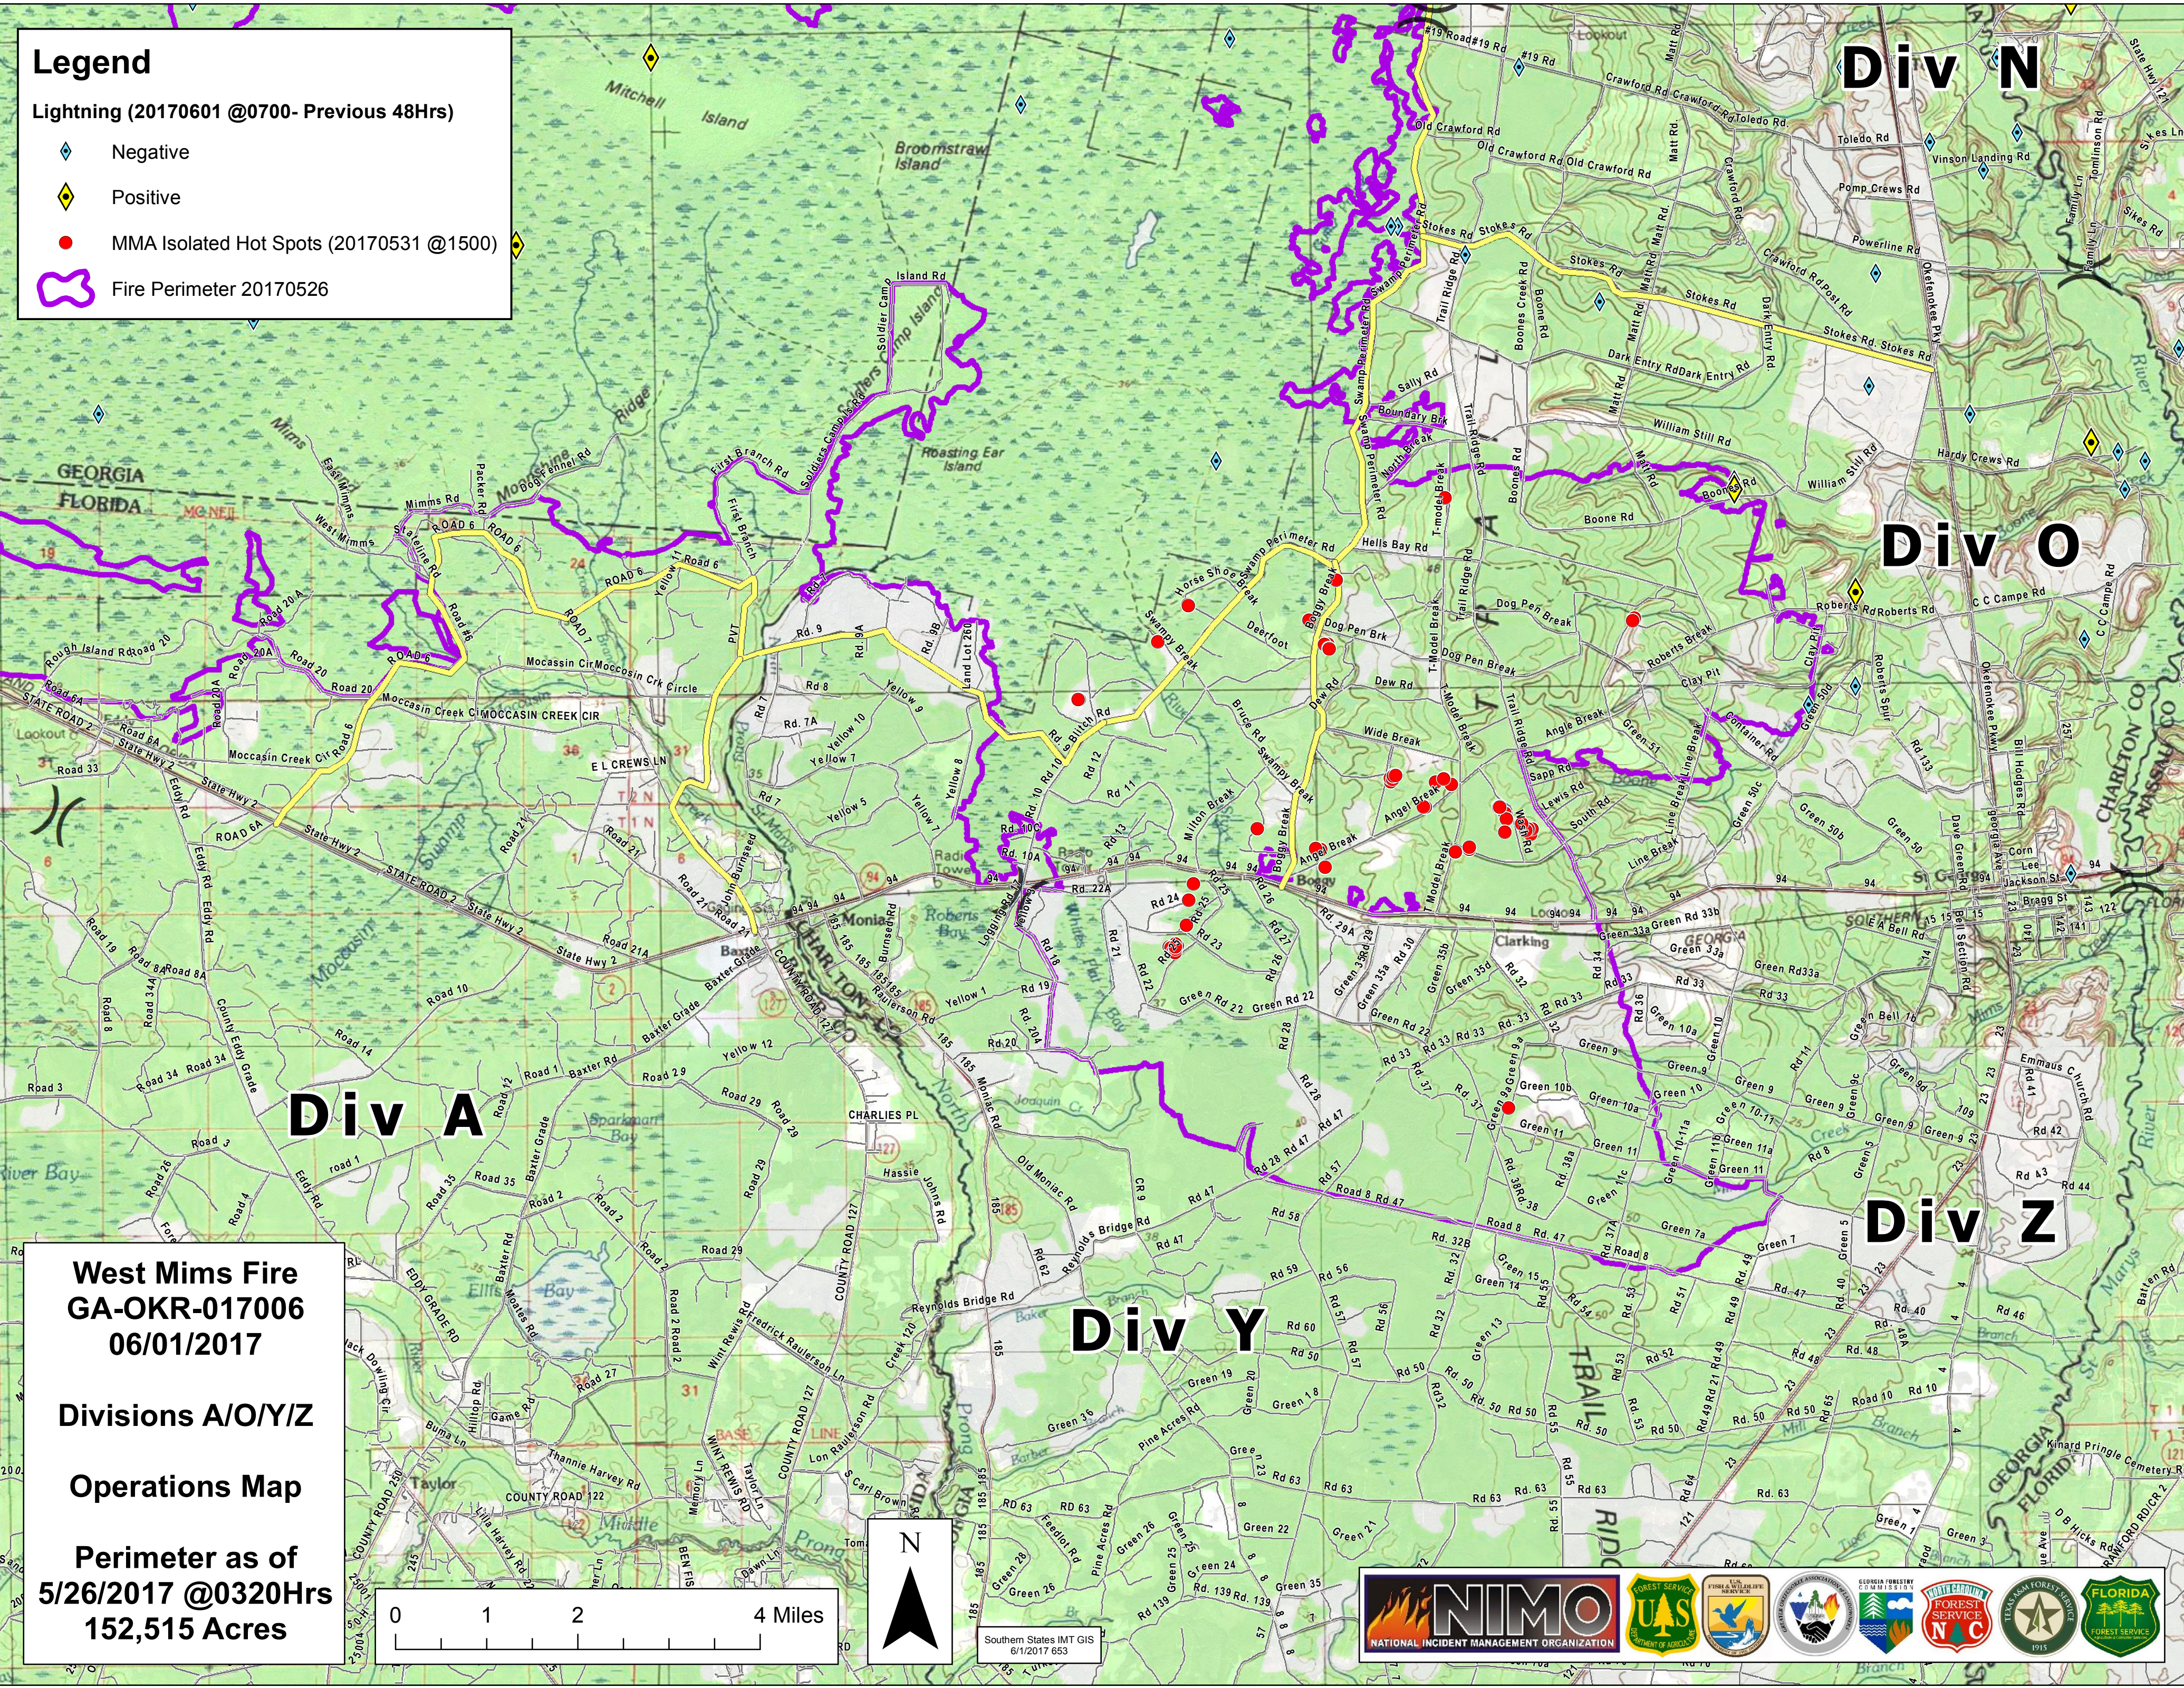

Legend

Lightning (20170601 @0700- Previous 48Hrs)

-  Negative
-  Positive
-  MMA Isolated Hot Spots (20170531 @1500)
-  Fire Perimeter 20170526

West Mims Fire
GA-OKR-017006
06/01/2017

Divisions A/O/Y/Z

Operations Map

Perimeter as of
5/26/2017 @0320Hrs
152,515 Acres

Southern States IMT GIS
6/1/2017 653