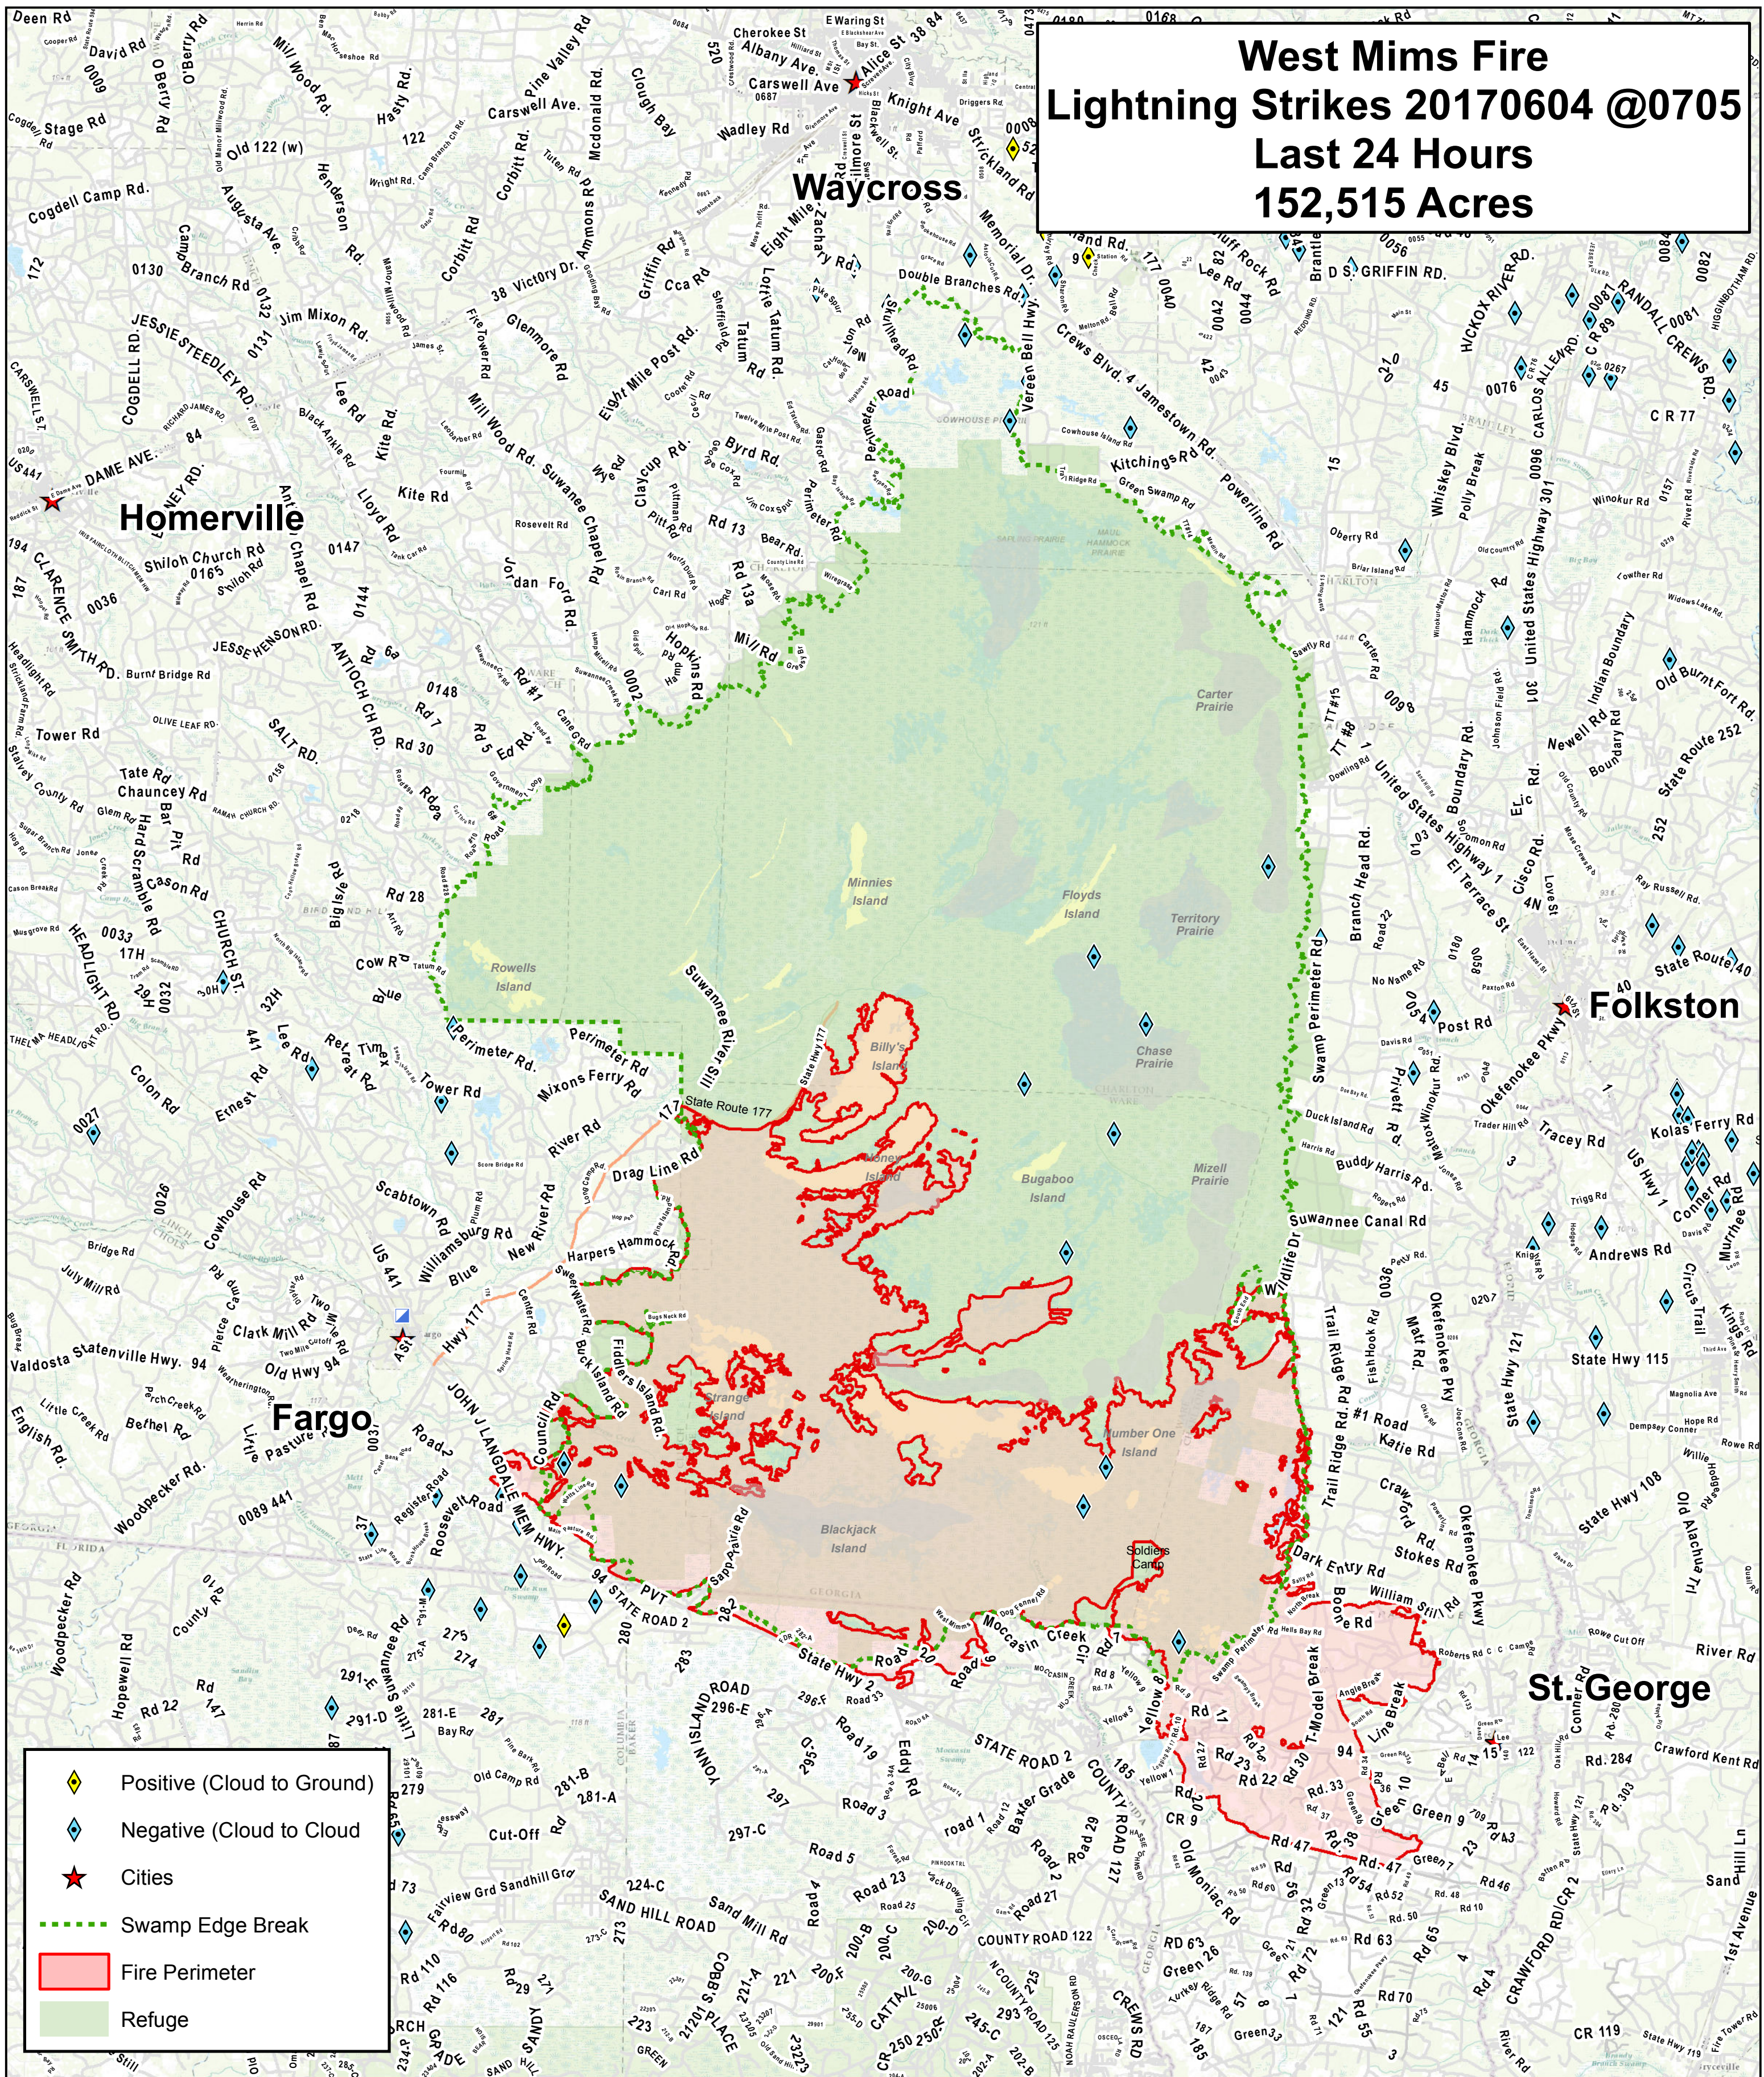

West Mims Fire Lightning Strikes 20170604 @0705 Last 24 Hours 152,515 Acres

- Positive (Cloud to Ground)
- Negative (Cloud to Cloud)
- Cities
- Swamp Edge Break
- Fire Perimeter
- Refuge

5 2.5 0 5
Miles

Southern States Type 1 IMT
6/4/2017 841