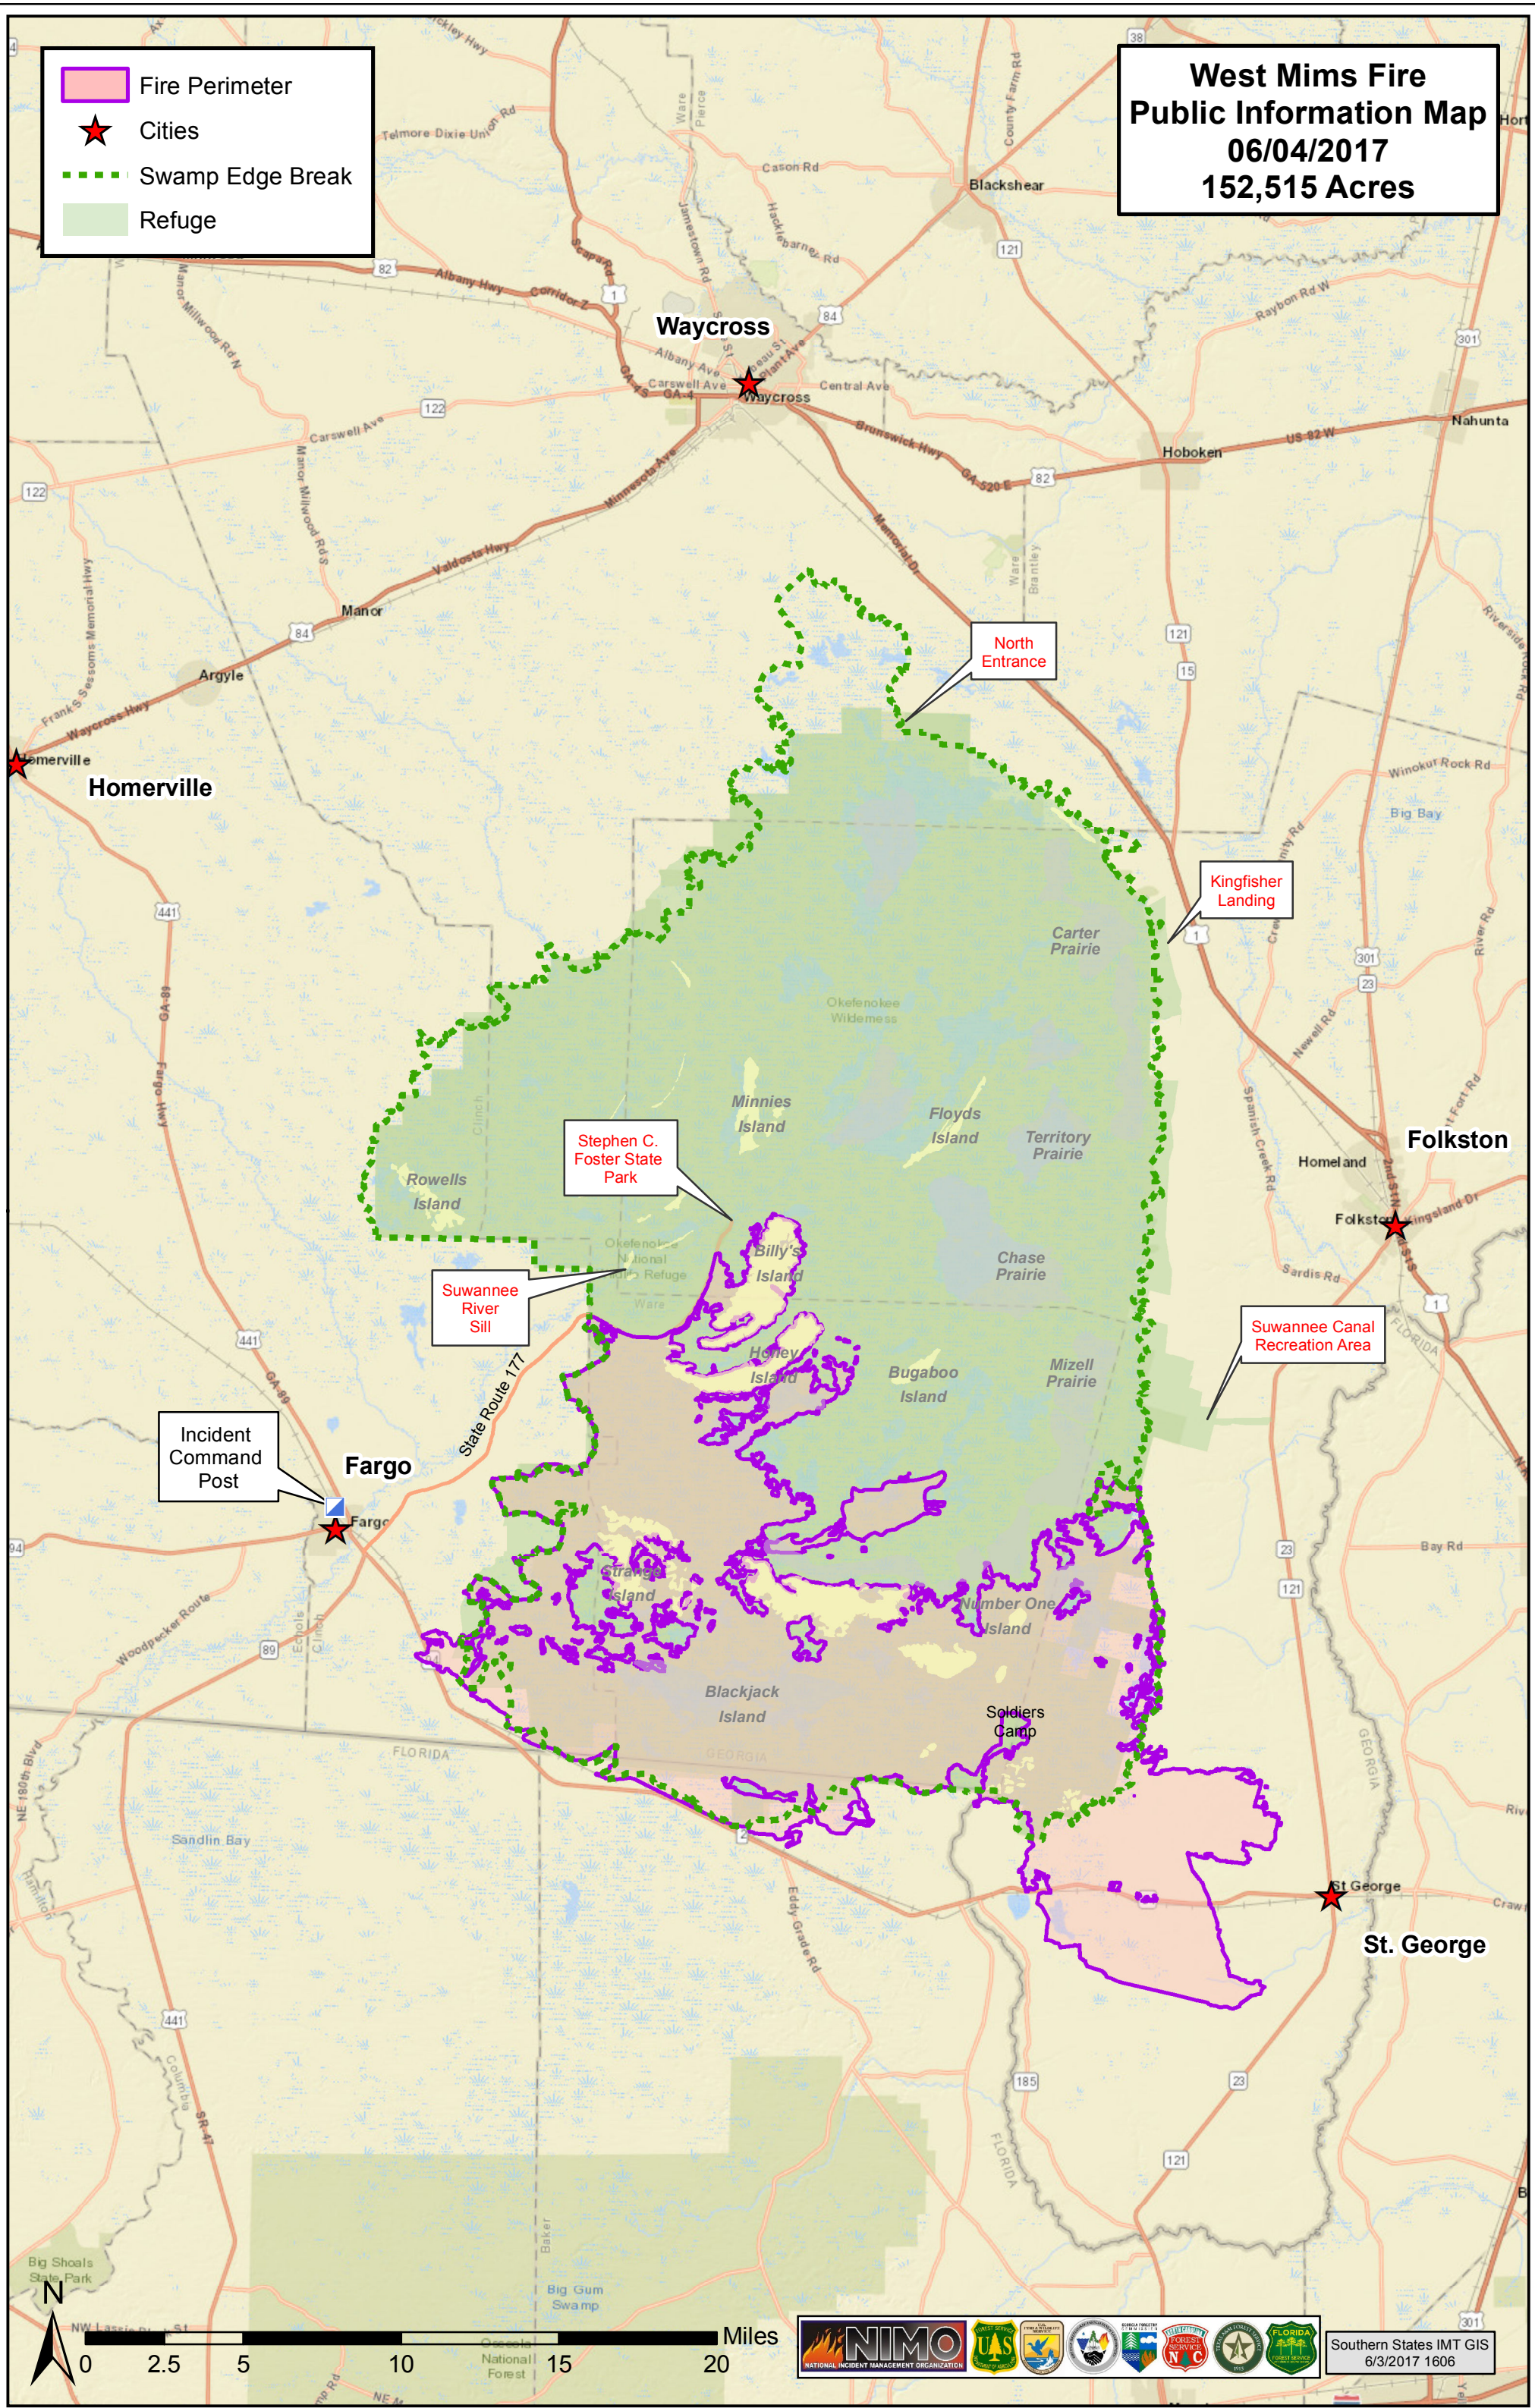

**West Mims Fire  
Public Information Map  
06/04/2017  
152,515 Acres**

- Fire Perimeter
- Cities
- Swamp Edge Break
- Refuge

Incident Command Post

Stephen C. Foster State Park

Suwannee River Sill

North Entrance

Kingfisher Landing

Suwannee Canal Recreation Area

Southern States IMT GIS  
6/3/2017 1606