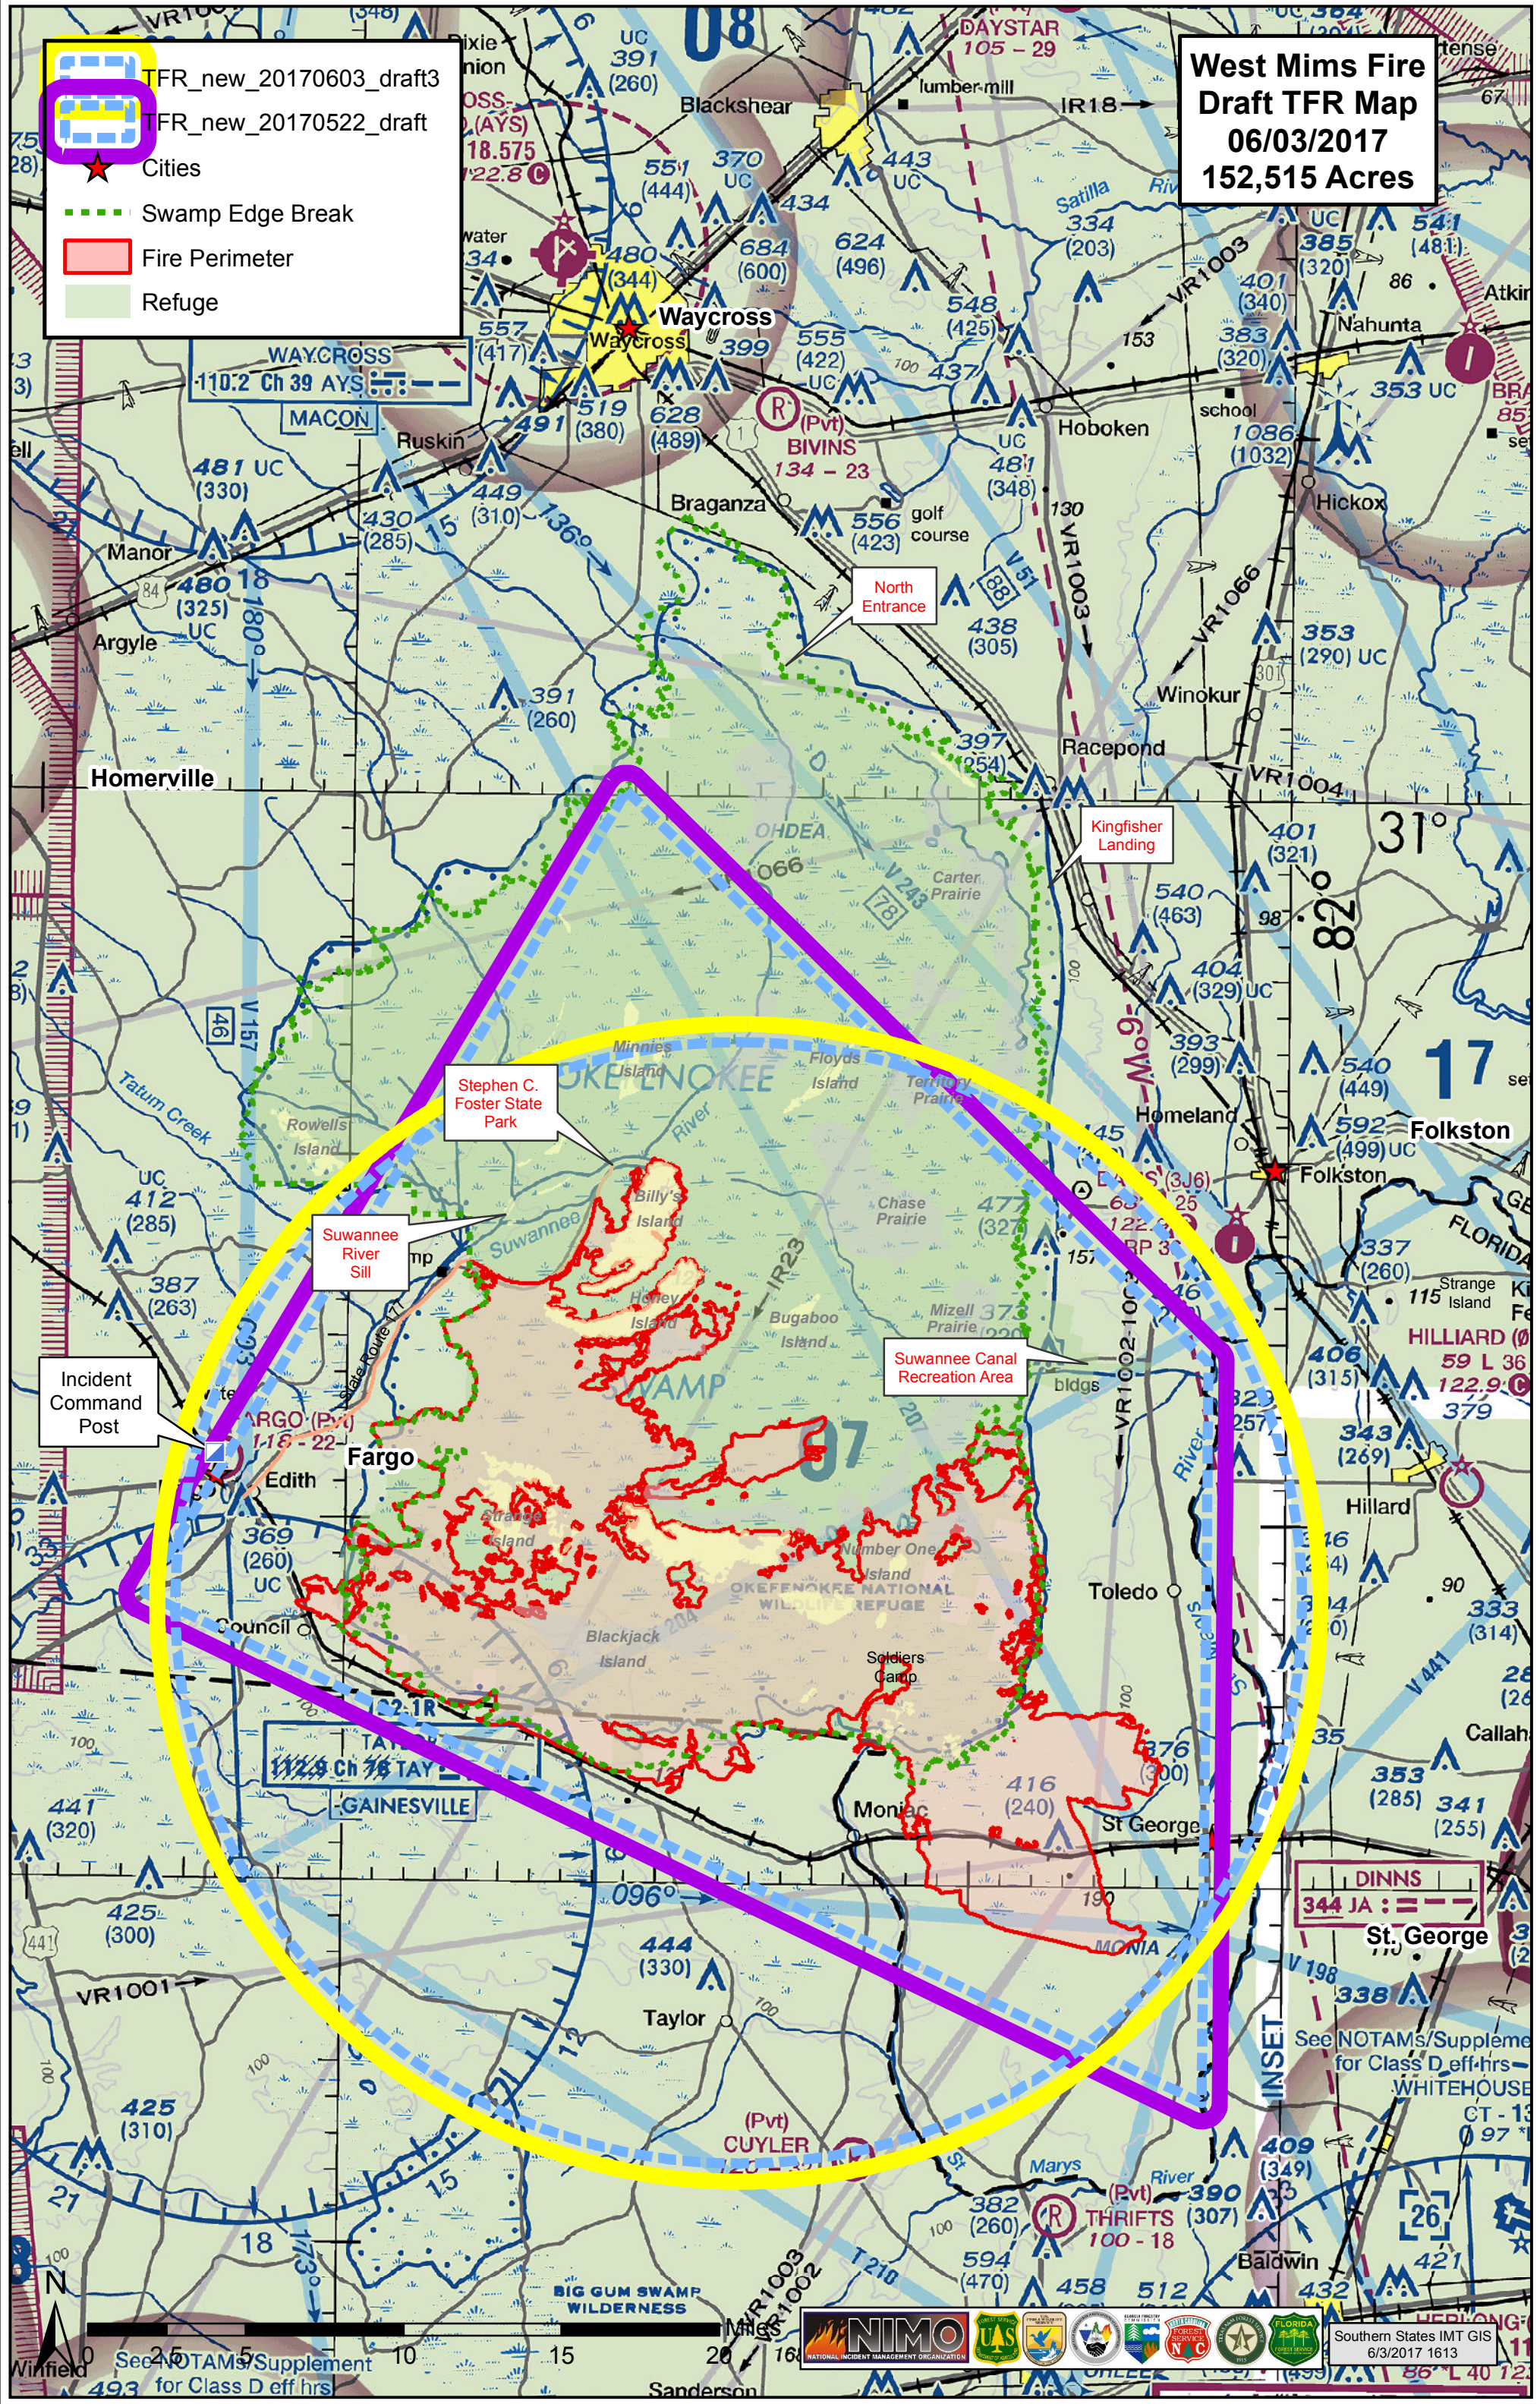

**West Mims Fire
Draft TFR Map
06/03/2017
152,515 Acres**

TFR_new_20170603_draft3
 TFR_new_20170522_draft

- Cities
- Swamp Edge Break
- Fire Perimeter
- Refuge

Stephen C. Foster State Park

Suwannee River Sill

Suwannee Canal Recreation Area

Incident Command Post

Kingfisher Landing

North Entrance

DINNS
344 JA