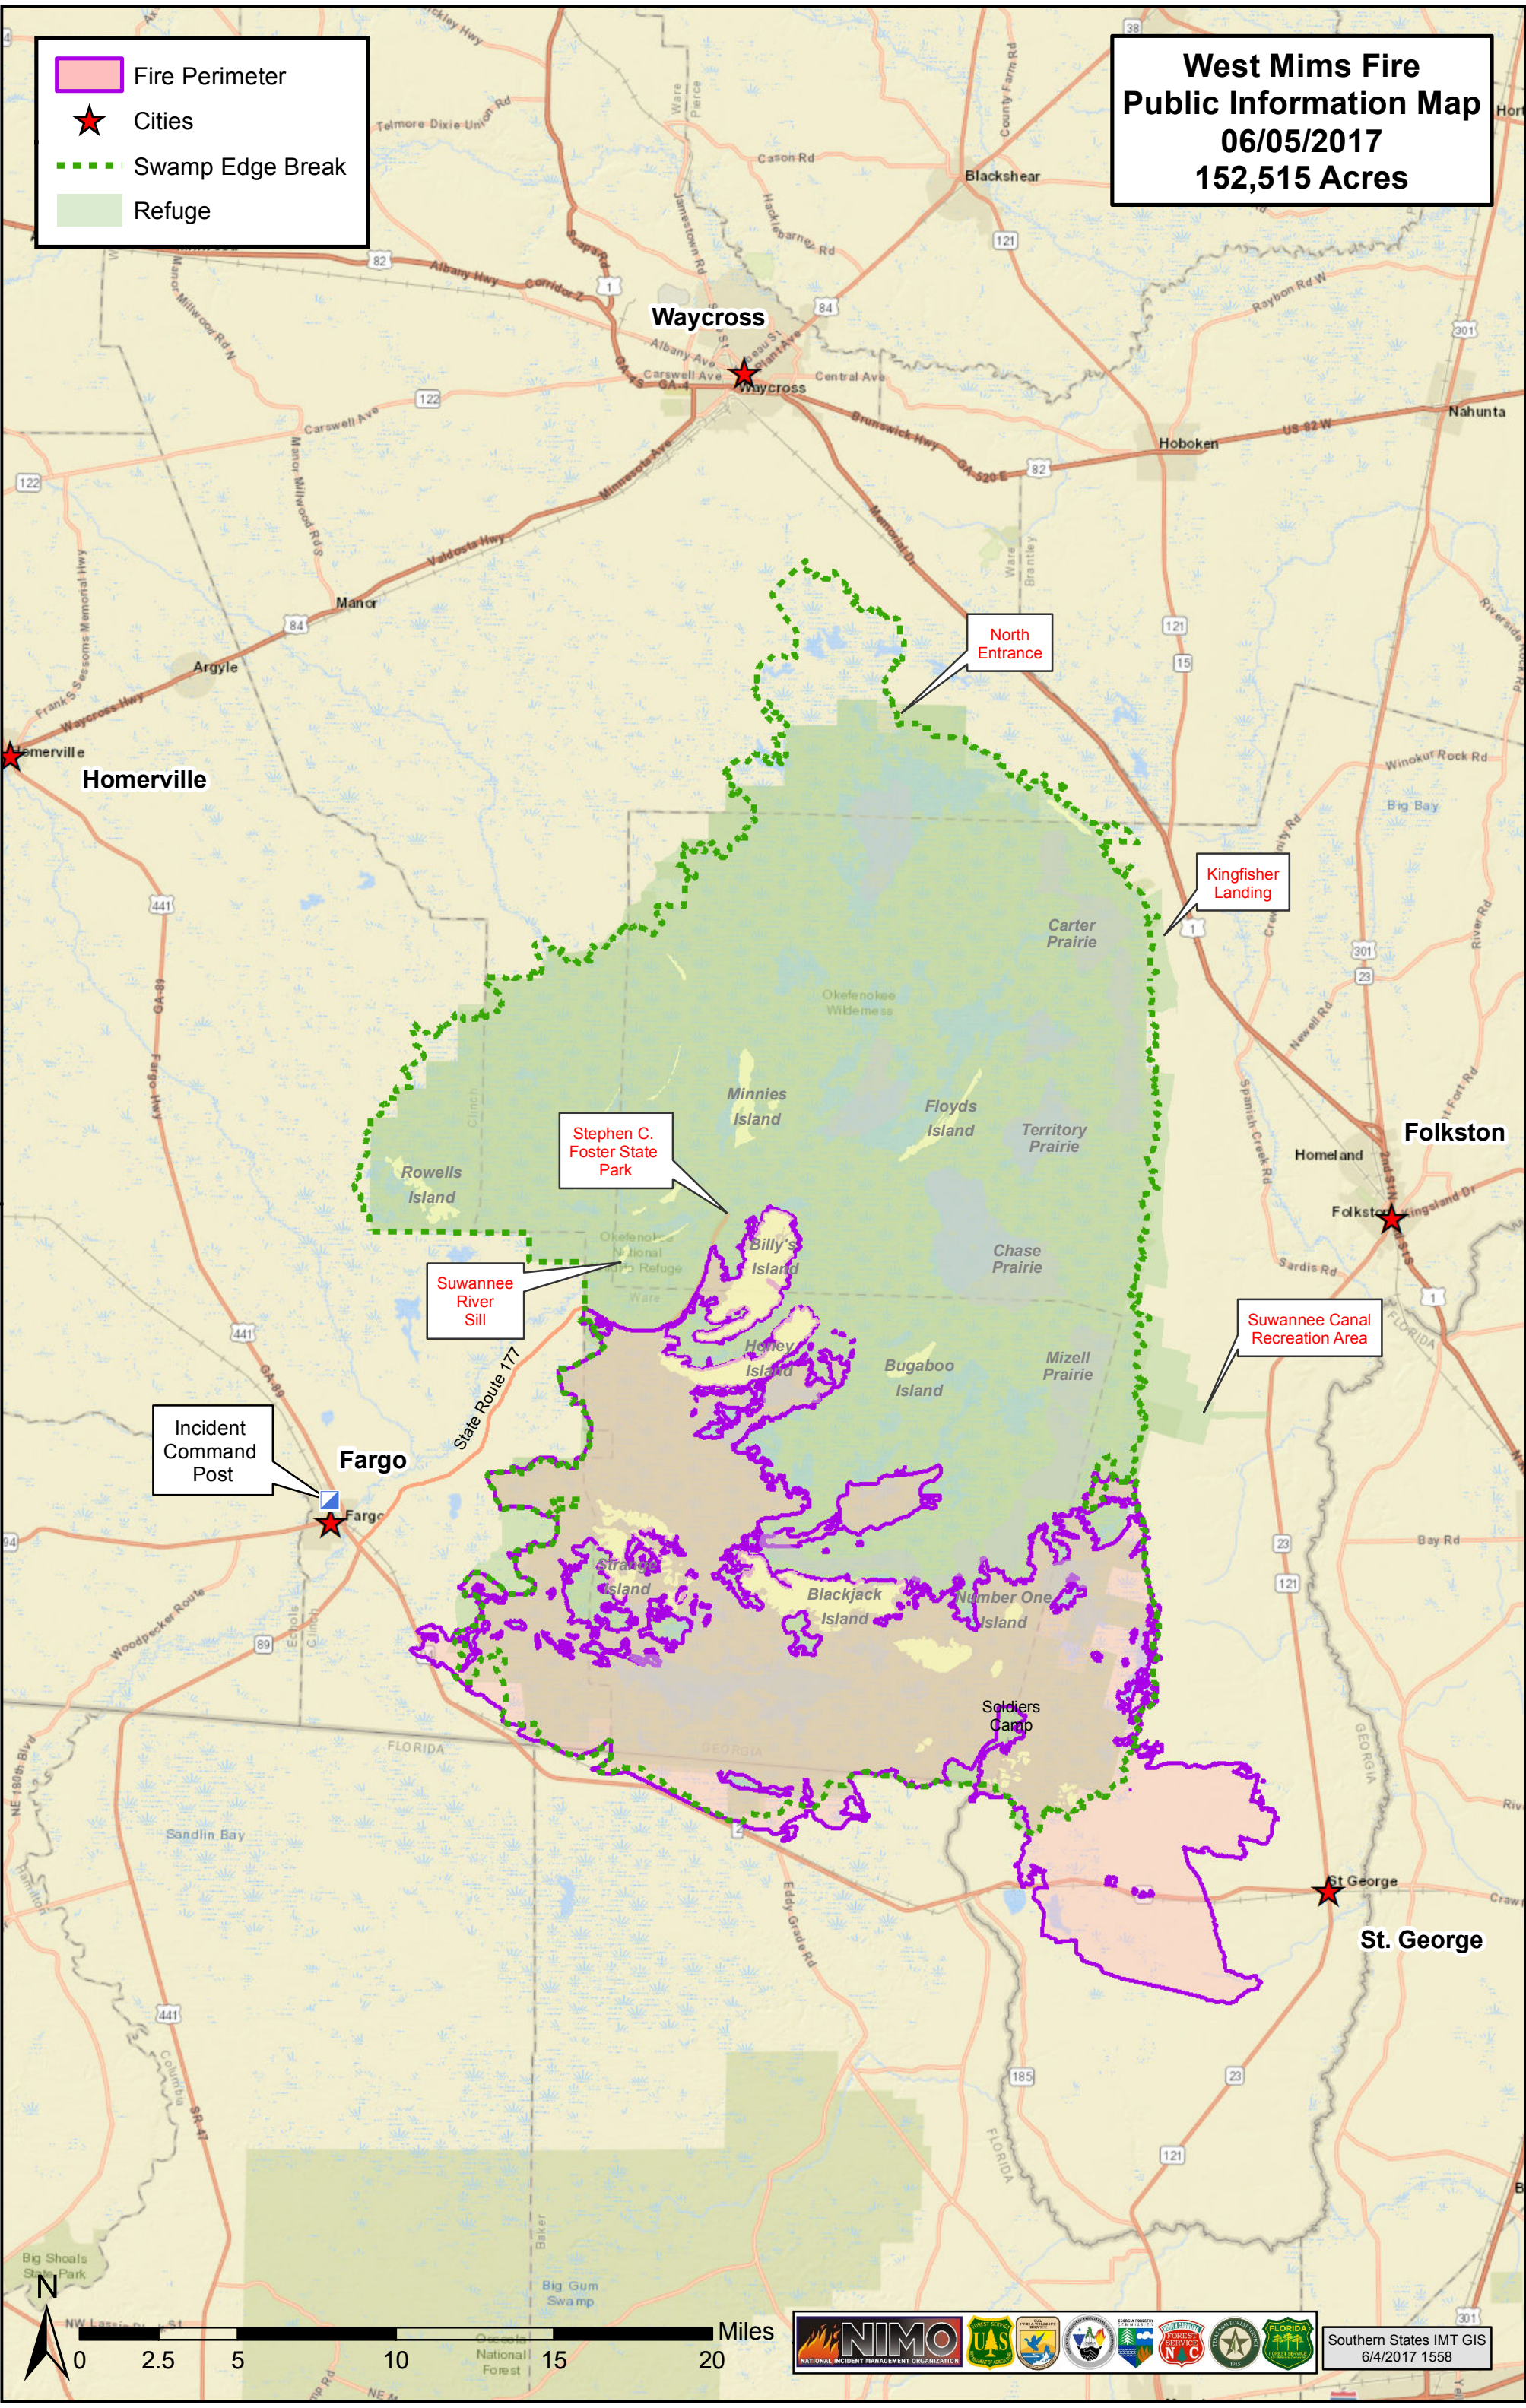

**West Mims Fire
Public Information Map
06/05/2017
152,515 Acres**

- Fire Perimeter
- Cities
- Swamp Edge Break
- Refuge

Incident Command Post

Stephen C. Foster State Park

Suwannee River Sill

North Entrance

Kingfisher Landing

Suwannee Canal Recreation Area

Southern States IMT GIS
6/4/2017 1558