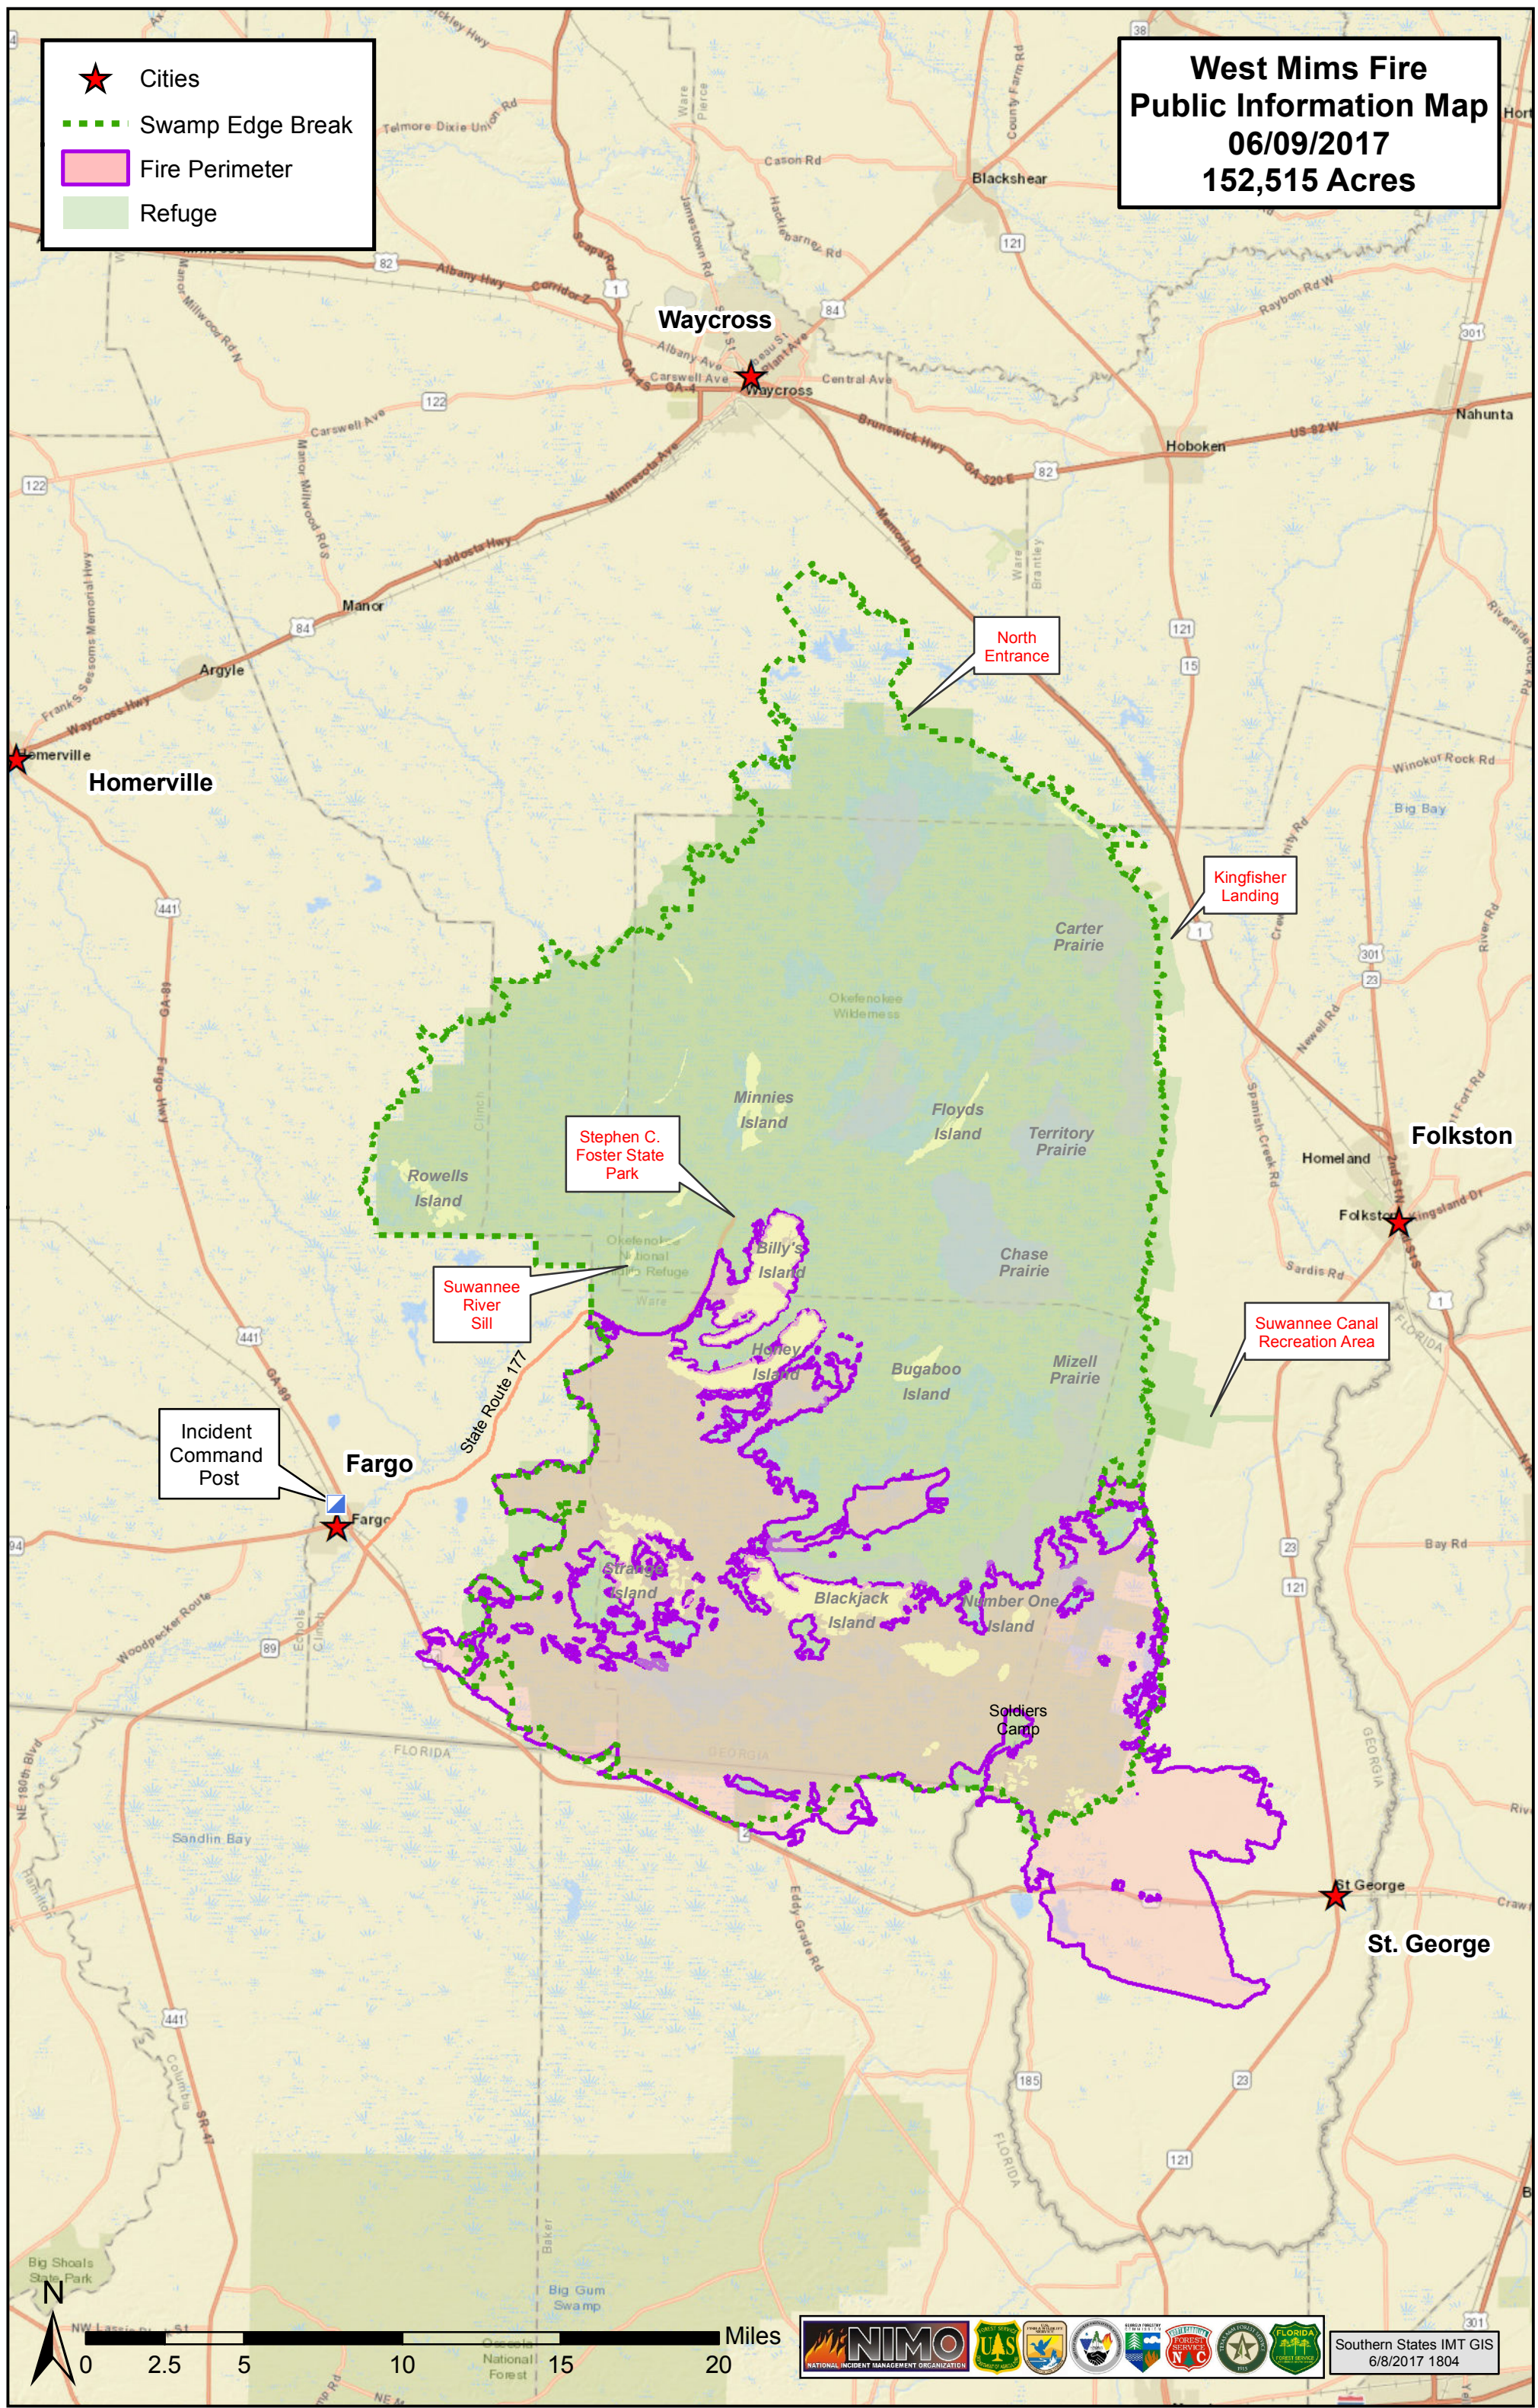

**West Mims Fire  
Public Information Map  
06/09/2017  
152,515 Acres**

-  Cities
-  Swamp Edge Break
-  Fire Perimeter
-  Refuge

Southern States IMT GIS  
6/8/2017 1804