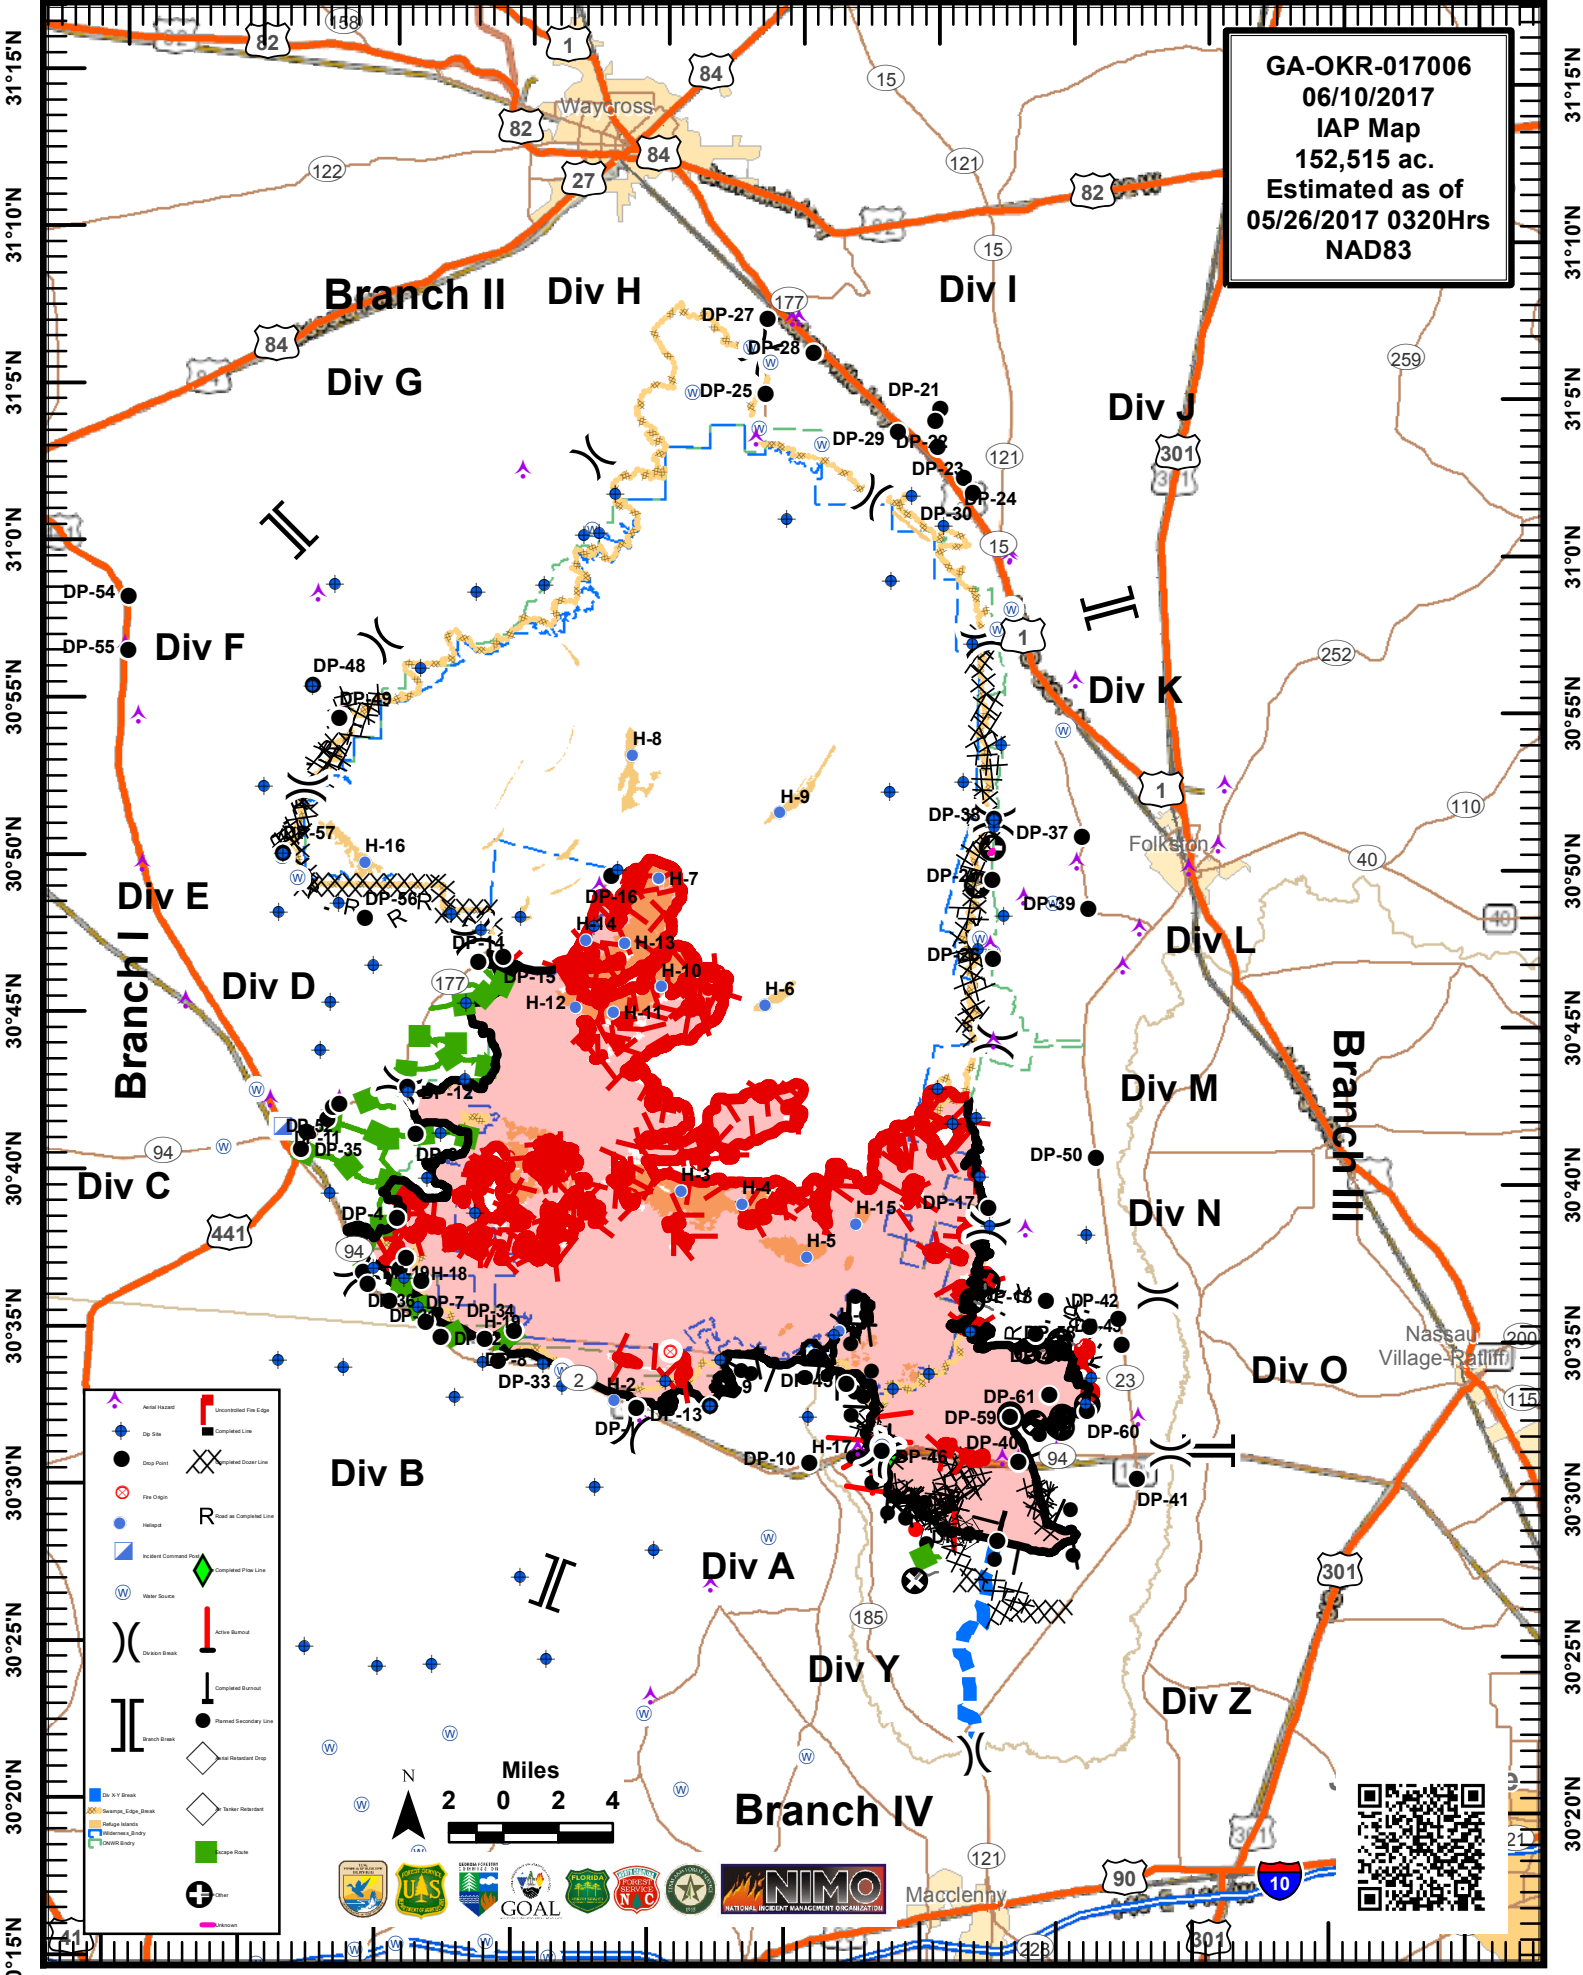

82°40'W 82°35'W 82°30'W 82°25'W 82°20'W 82°15'W 82°10'W 82°5'W 82°0'W 81°55'W 81°50'W

GA-OKR-017006
06/10/2017
IAP Map
152,515 ac.
Estimated as of
05/26/2017 0320Hrs
NAD83

82°40'W 82°35'W 82°30'W 82°25'W 82°20'W 82°15'W 82°10'W 82°5'W 82°0'W 81°55'W 81°50'W