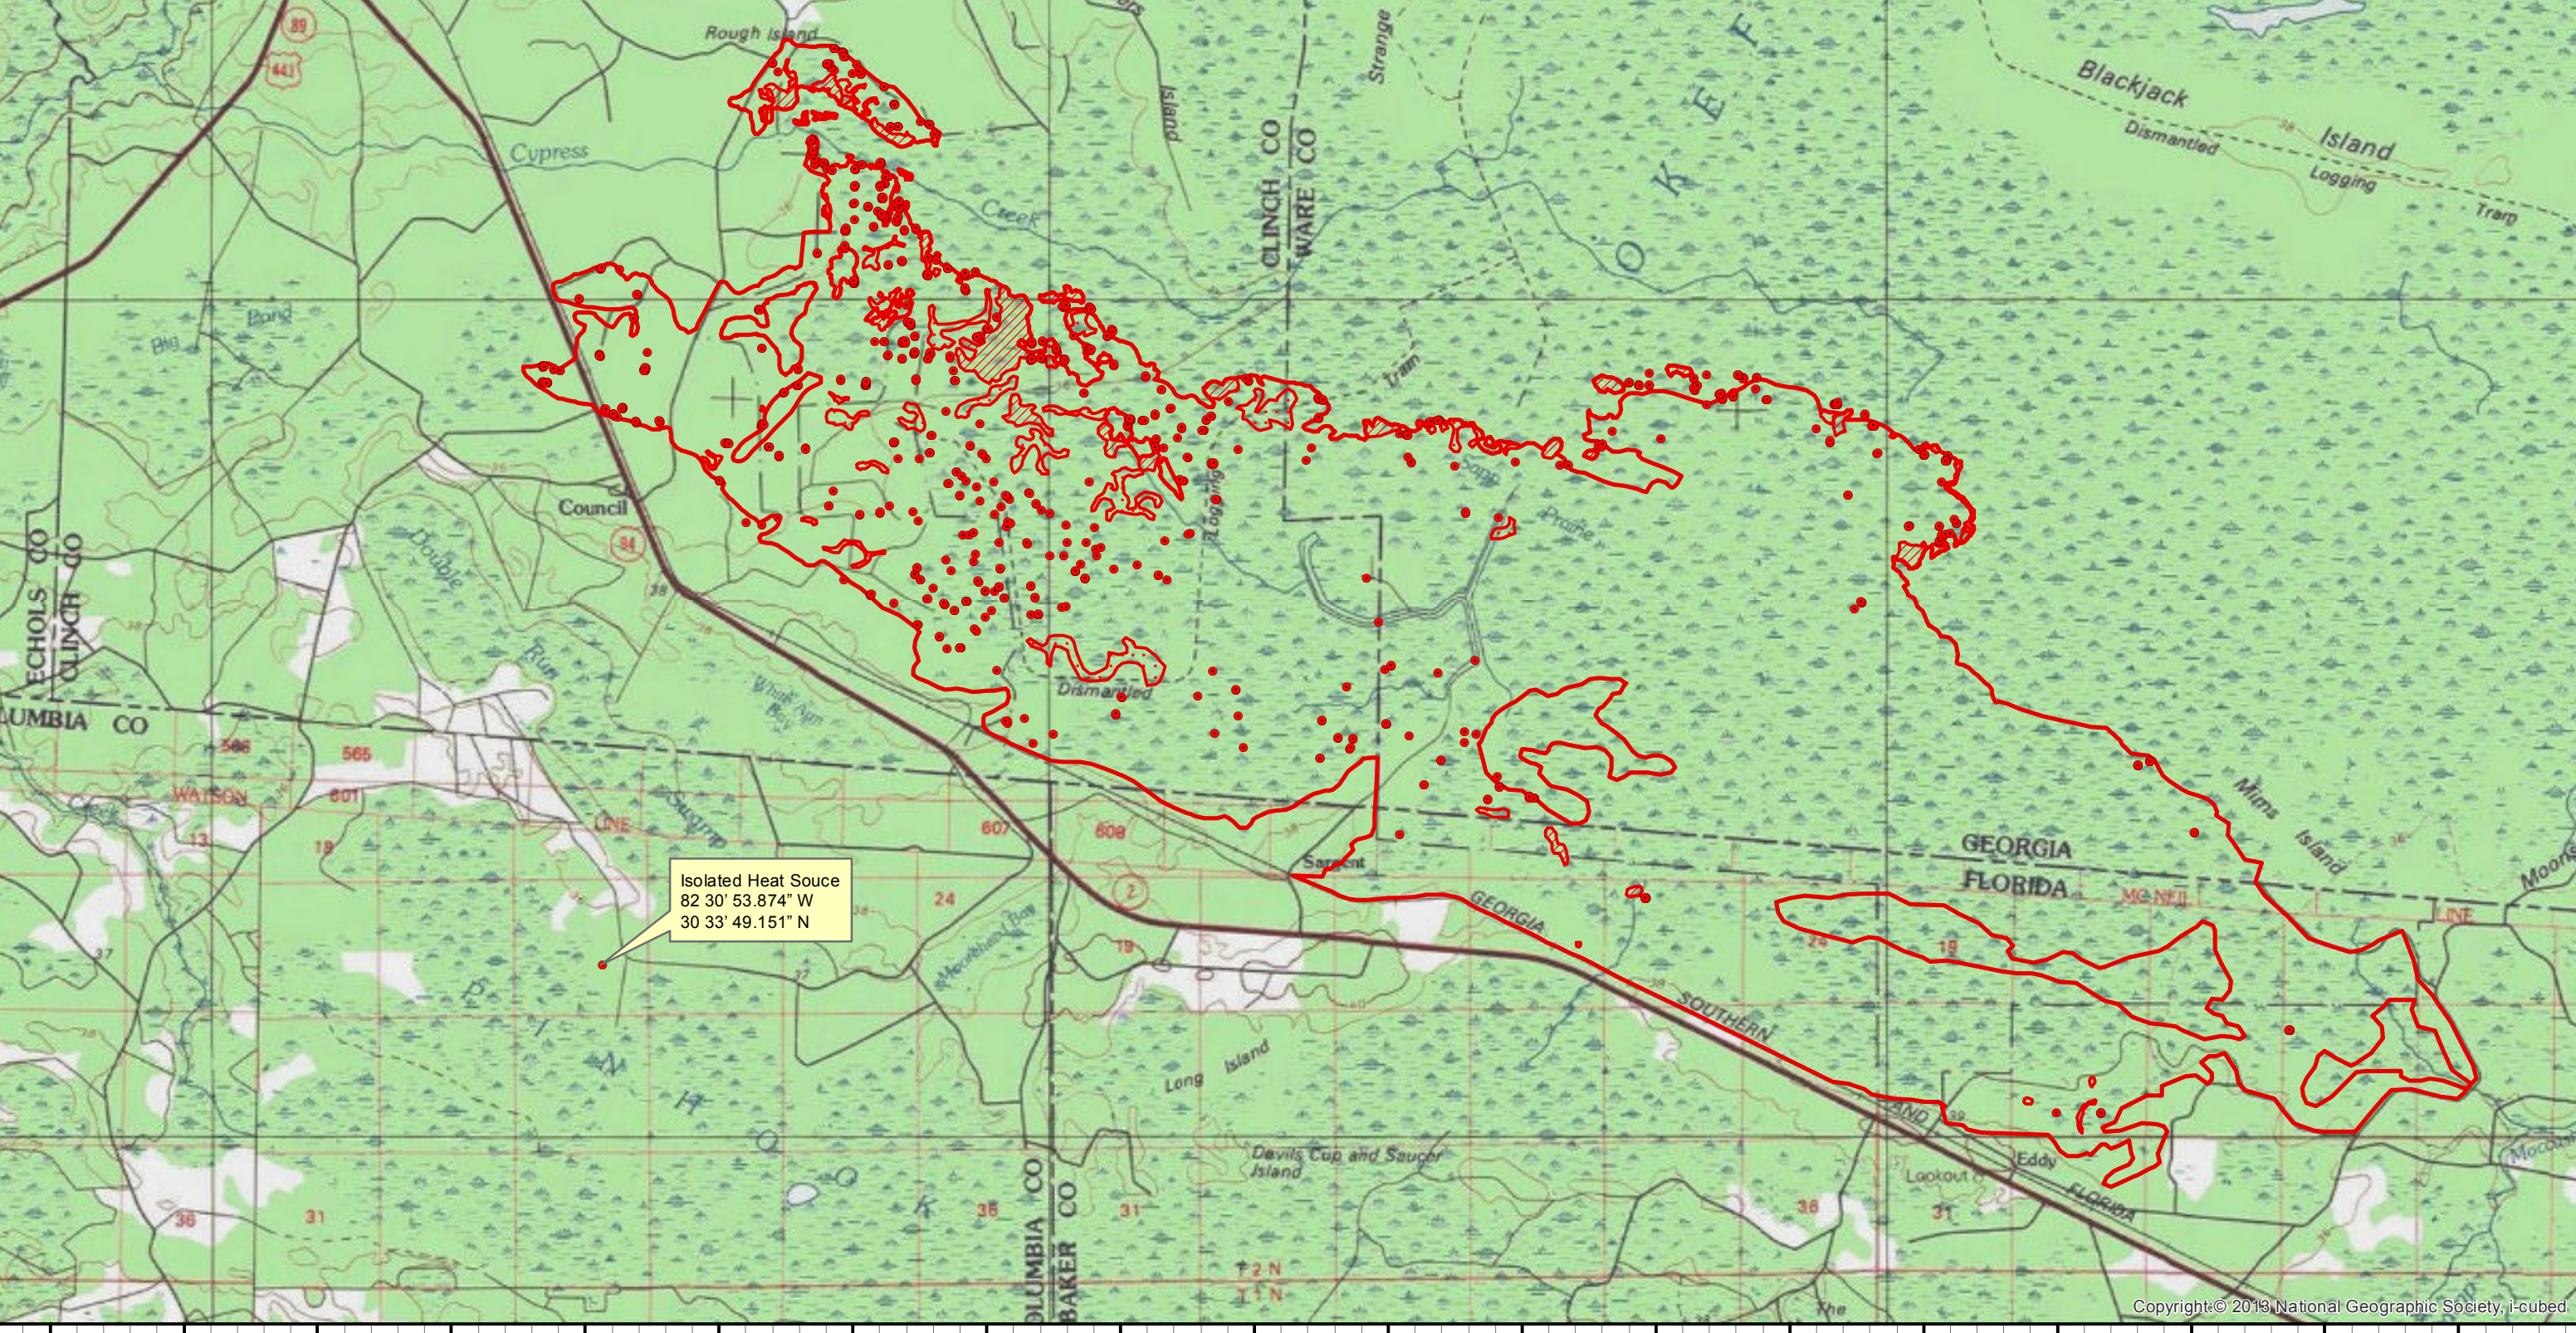

West Mims Infrared Map
GA-OKR-017006
Map Date: 04/20/2017
Imagery Date: 04/19/2017
Imagery Time: 2253 EDT
IR Interpreted Acres: 25,464
IRIN: Tina Rotenbury

- Isolated Heat Sources
- Heat Perimeter
- Intense Heat
- Scattered Heat

NAD 1983 UTM Zone 17N

0 0.25 0.5 1 1.5 2 2.5 3 Miles

Isolated Heat Source
 82 30' 53.874" W
 30 33' 49.151" N