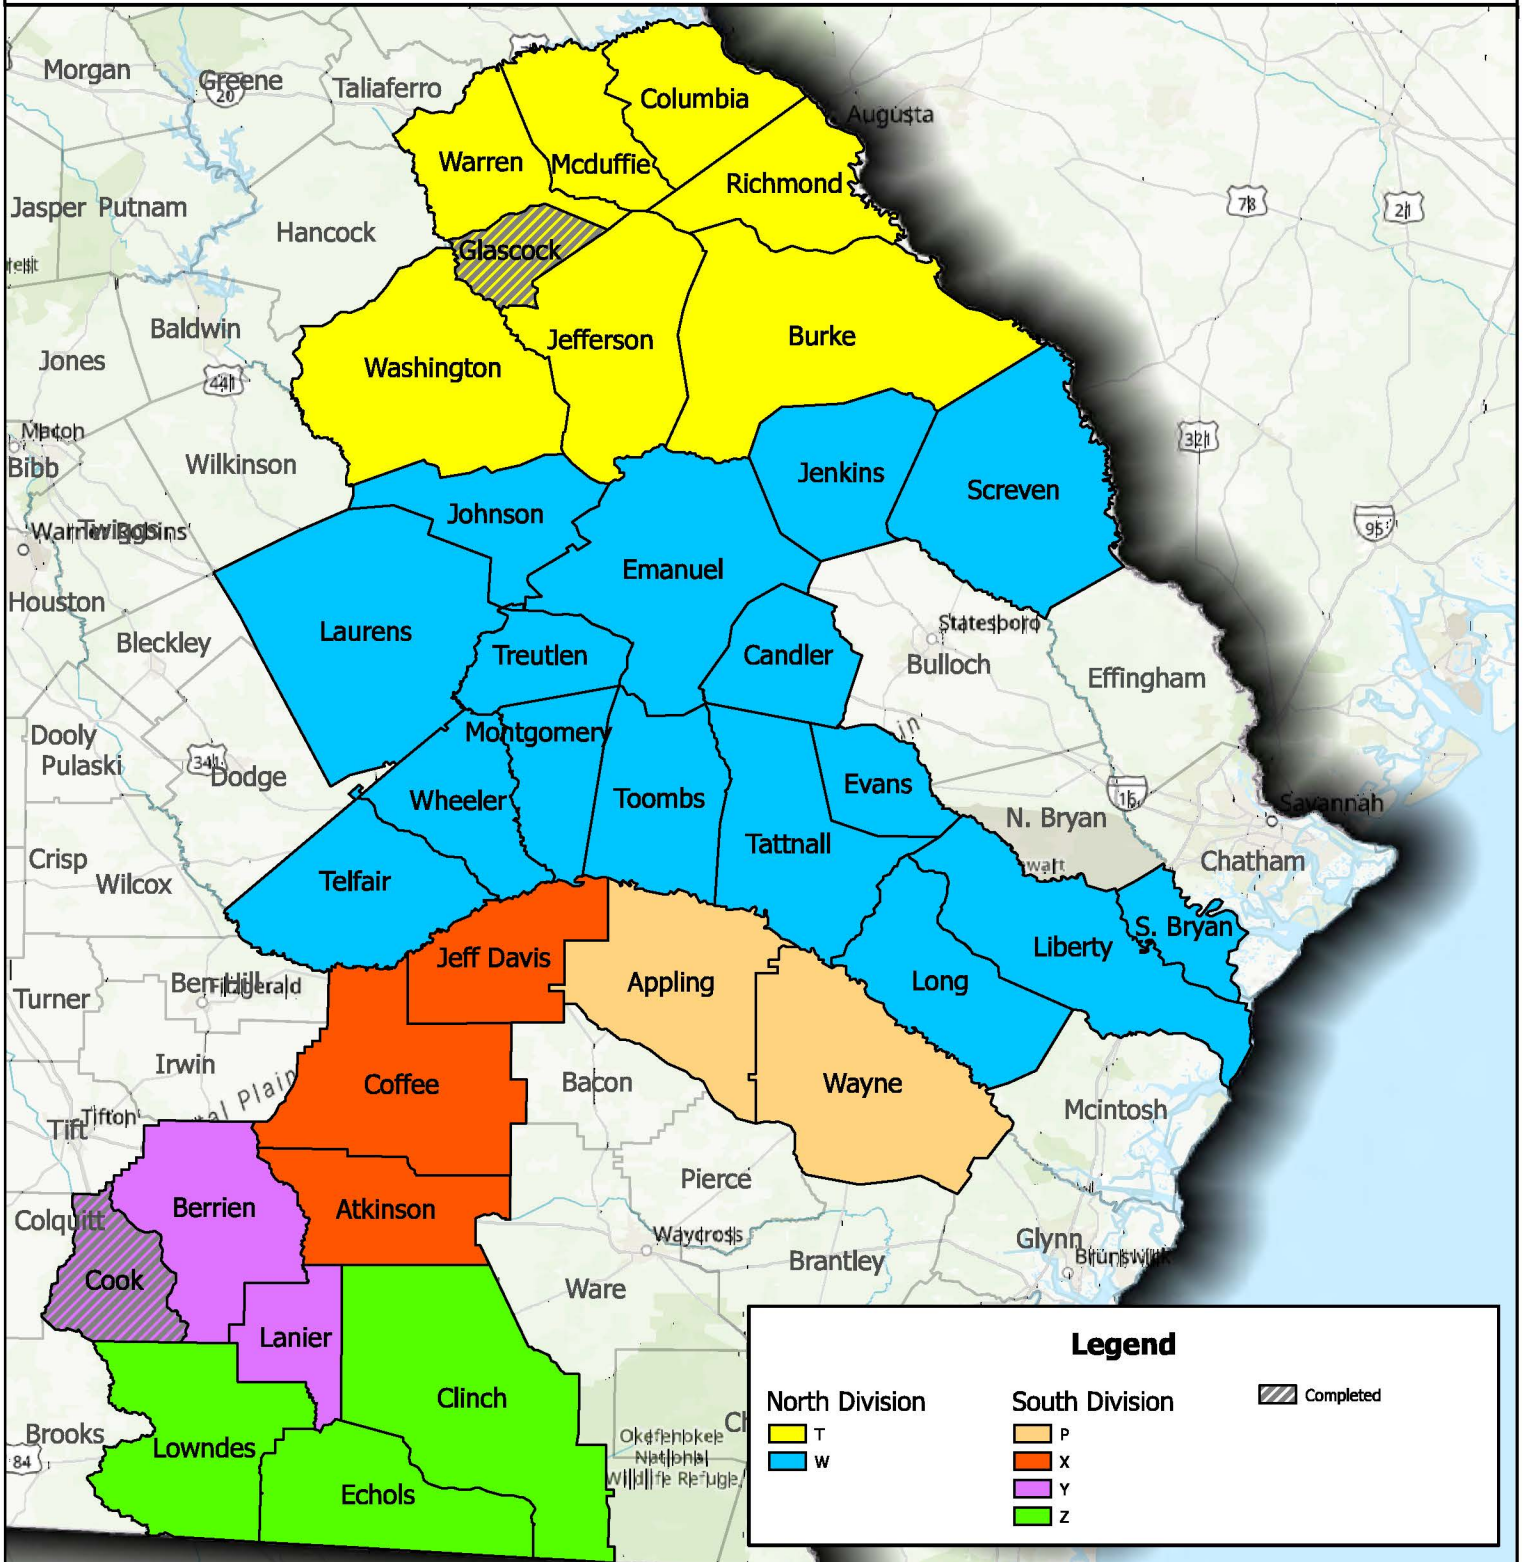

Hurricane Helene Division Map

Base Camp Managers
DIV T: Tyler Mameli (478-488-0012) / Bryan Tate (864.525.1124)
DIV W: Dennis Evans (478.957.9709) / Daniel Couey (478.751.3548) / Jonathan Kyser (912.515.4021)
DIV Y & Z: RT Lumpkin (478-957-0307) / Ryan Phillips (478.259.5807)

Prepared by:
 Georgia Forestry Commission
 Type III Team
 10/1/2024 6:51 PM

Hurricane Helene Division Map North

Prepared by:
Georgia Forestry Commission
Type III Team
10/1/2024 7:15 PM

Hurricane Helene Division Map South

Legend		
North Division	South Division	Completed
Yellow: T	Orange: X	Hatched: Completed
Blue: W	Purple: Y	
	Green: Z	

0 25 50 Miles

Prepared by
Georgia Forestry Commission
Type III Team
10/1/2024 7:14 PM