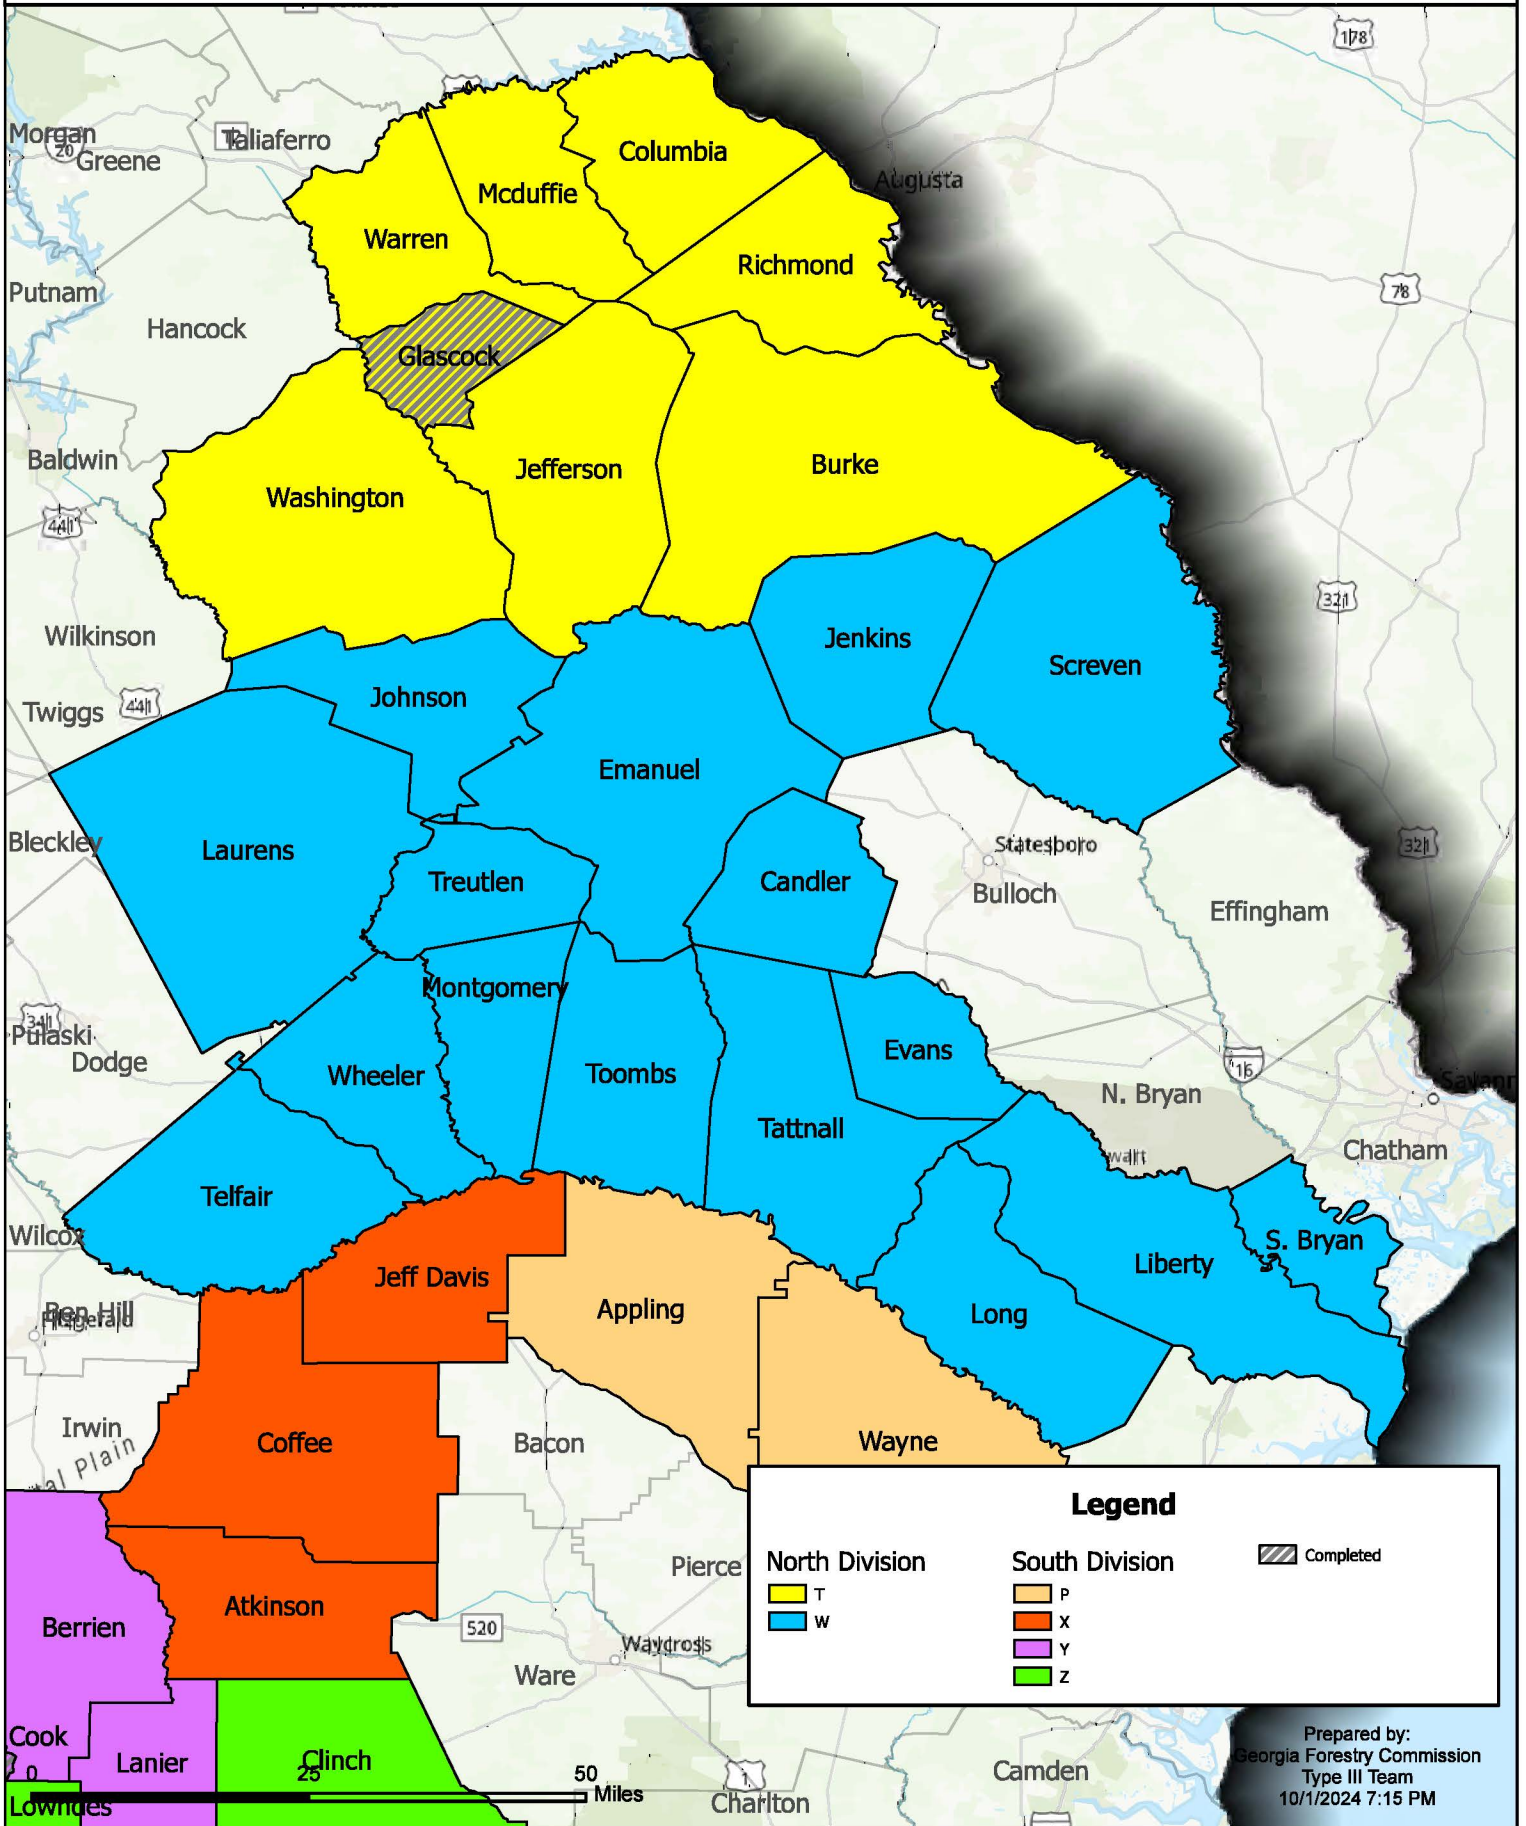

Hurricane Helene Division Map

Base Camp Managers
DIV T: Tyler Mameli (478-488-0012) / Bryan Tate (864.525.1124)
DIV W: Dennis Evans (478.957.9709) / Daniel Couey (478.751.3548) / Jonathan Kyser (912.515.4021)
DIV Y & Z: RT Lumpkin (478-957-0307) / Ryan Phillips (478.259.5807)

Prepared by:
 Georgia Forestry Commission
 Type III Team
 10/1/2024 6:51 PM

Hurricane Helene Division Map North

Prepared by:
Georgia Forestry Commission
Type III Team
10/1/2024 7:15 PM

Hurricane Helene Division Map South

Legend		
North Division	South Division	Completed
Yellow: T	Orange: X	Hatched: Completed
Blue: W	Purple: Y	
	Green: Z	

0 25 50 Miles

Prepared by
Georgia Forestry Commission
Type III Team
10/1/2024 7:14 PM