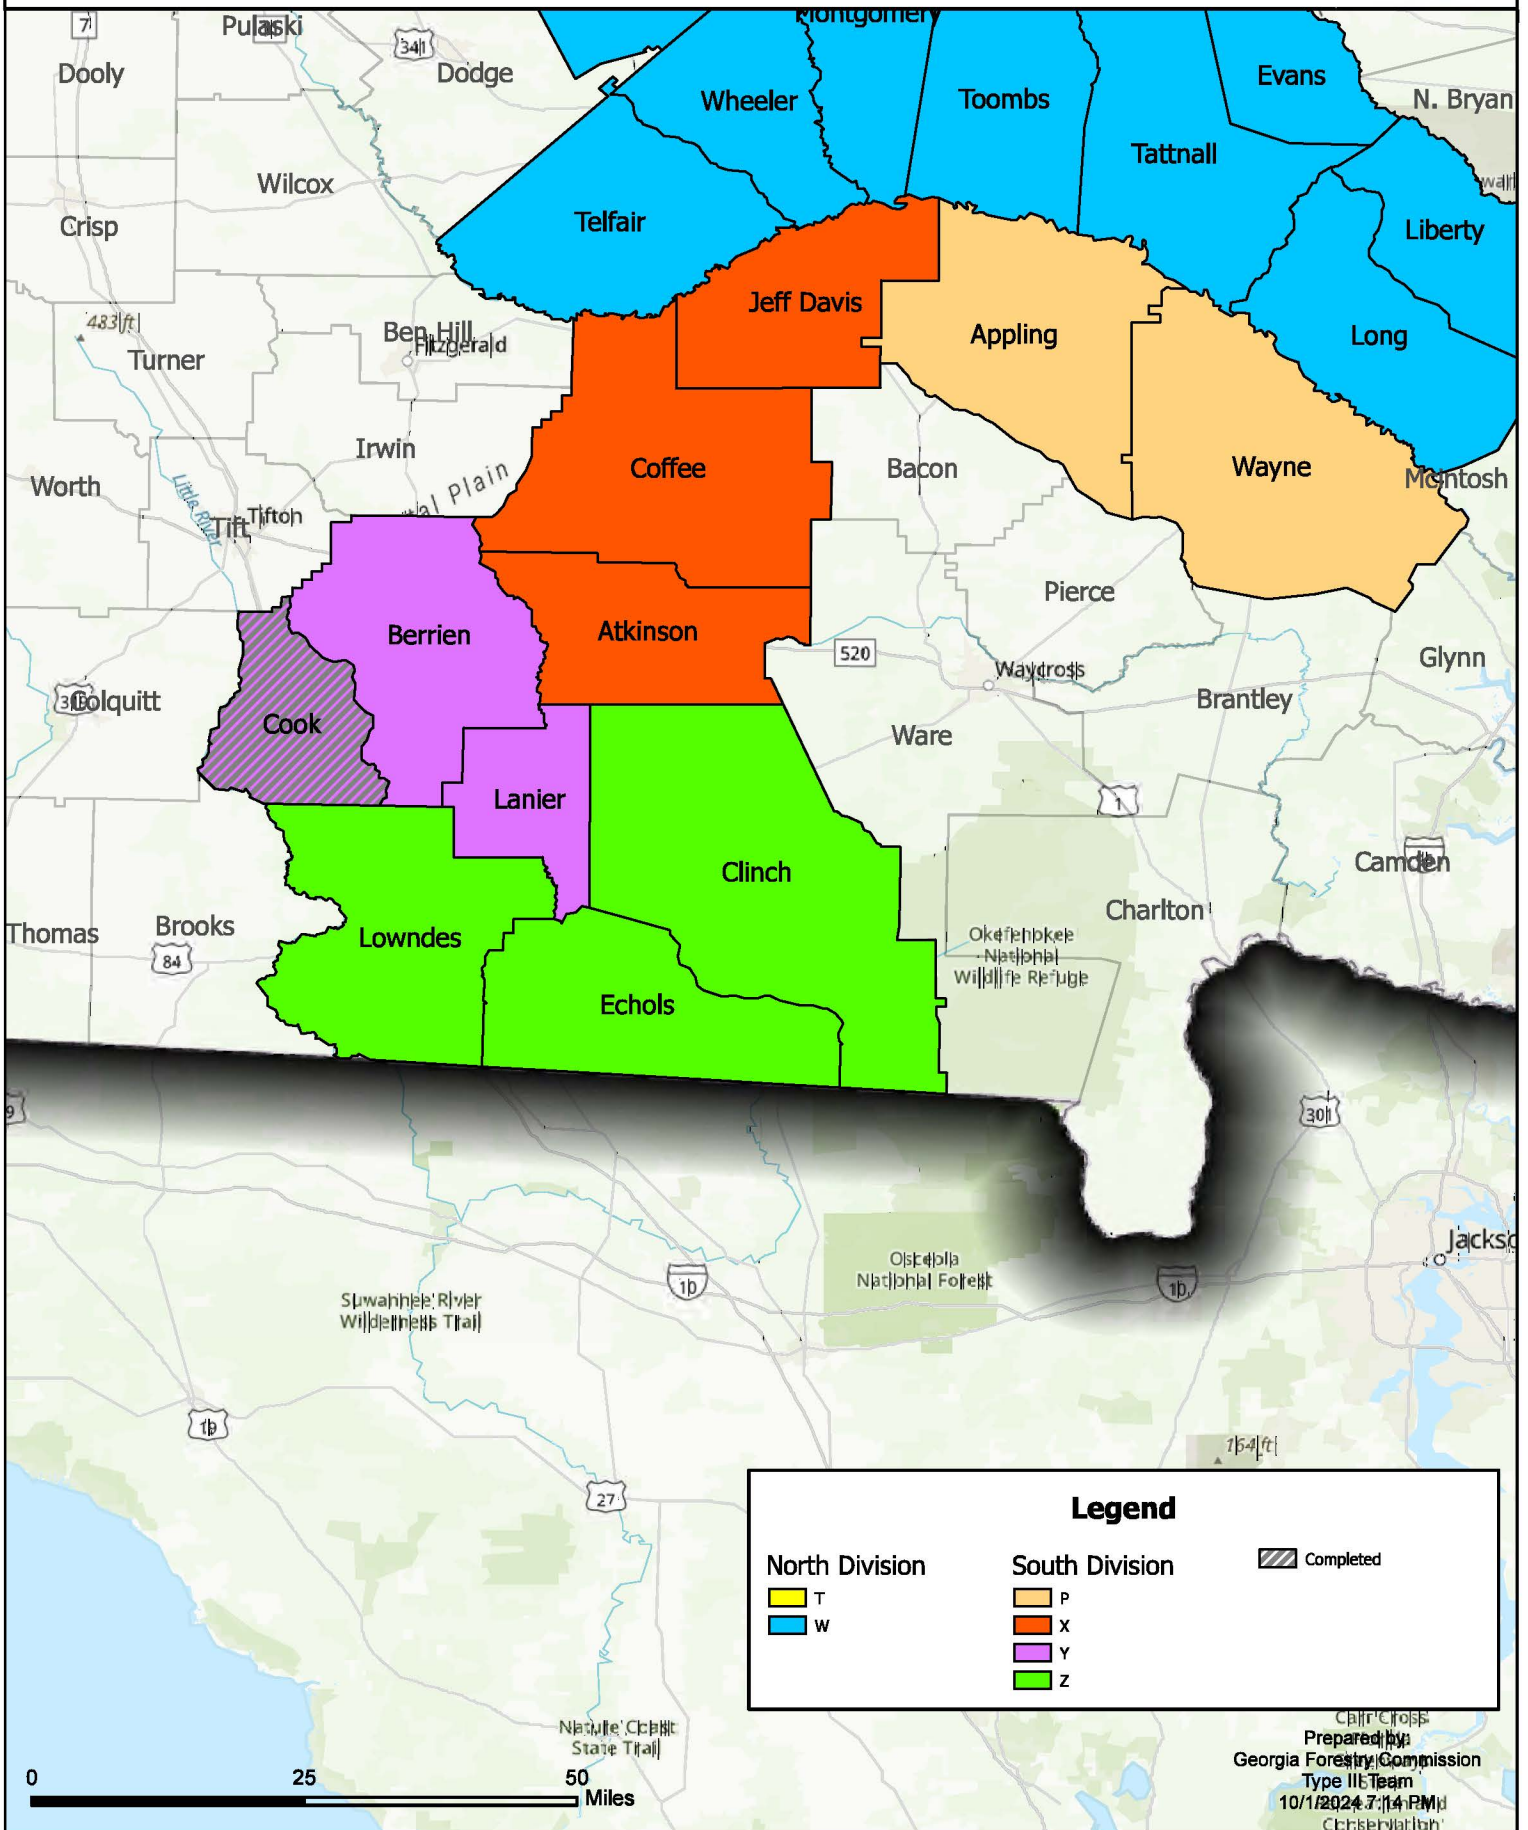

Hurricane Helene Division Map

Base Camp Managers
DIV T: Tyler Mameli (478-488-0012) / Bryan Tate (864.525.1124)
DIV W: Dennis Evans (478.957.9709) / Daniel Couey (478.751.3548) / Jonathan Kyser (912.515.4021)
DIV Y & Z: RT Lumpkin (478-957-0307) / Ryan Phillips (478.259.5807)

Prepared by:
 Georgia Forestry Commission
 Type III Team
 10/1/2024 6:51 PM

Hurricane Helene Division Map North

Prepared by:
Georgia Forestry Commission
Type III Team
10/1/2024 7:15 PM

Hurricane Helene Division Map South

Legend		
North Division	South Division	Completed
Yellow: T	Orange: X	Hatched: Completed
Blue: W	Purple: Y	
	Green: Z	

0 25 50 Miles

Prepared by
Georgia Forestry Commission
Type III Team
10/1/2024 7:14 PM