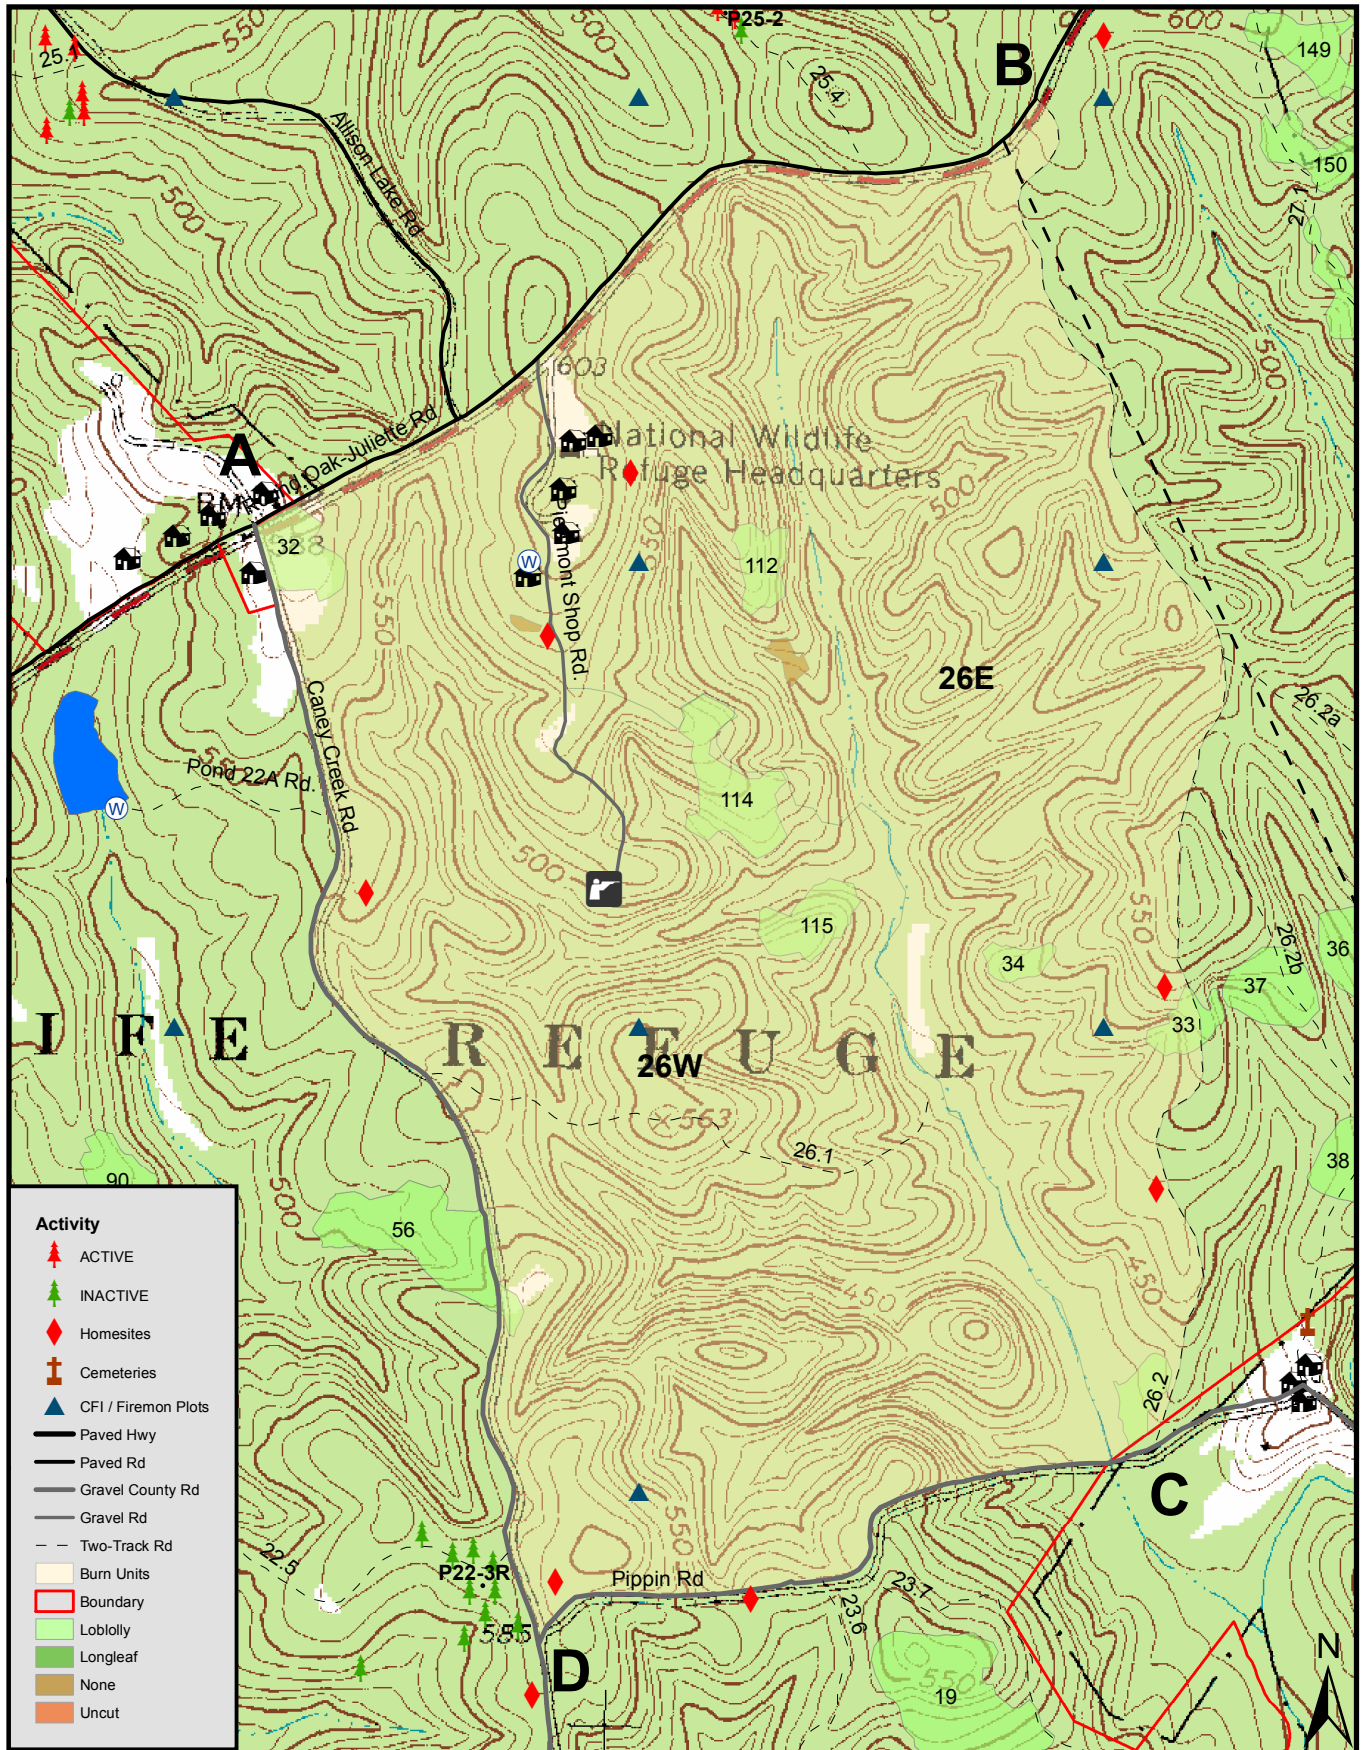

# 26E/26W (678 Acres)

Activity	
	ACTIVE
	INACTIVE
	Homesites
	Cemeteries
	CFI / Firemon Plots
	Paved Hwy
	Paved Rd
	Gravel County Rd
	Gravel Rd
	Two-Track Rd
	Burn Units
	Boundary
	Loblolly
	Longleaf
	None
	Uncut