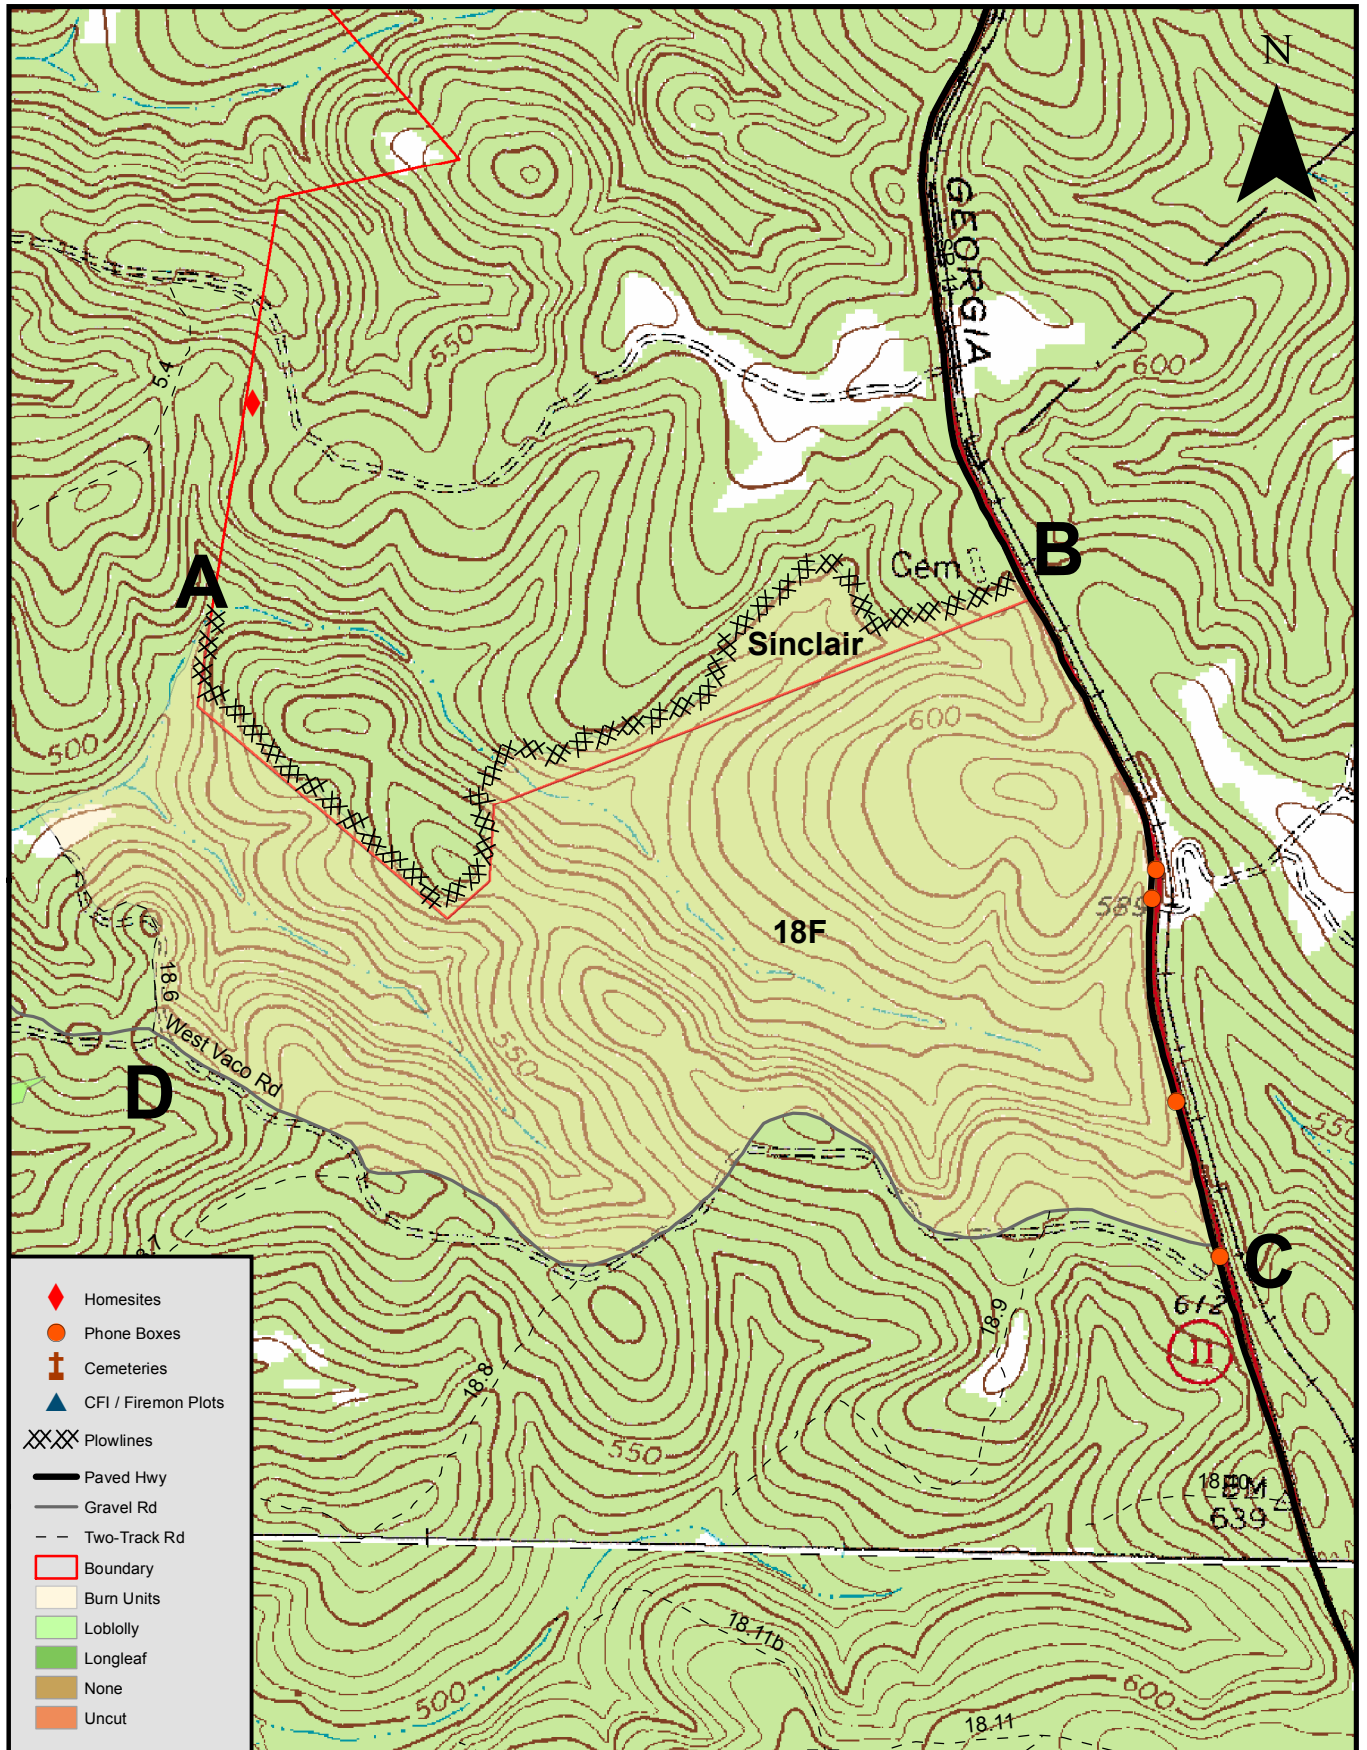

18F/Sinclair GOP (331 acres)

- ◆ Homesites
- Phone Boxes
- Cemeteries
- ▲ CFI / Firemon Plots
- Plowlines
- Paved Hwy
- Gravel Rd
- Two-Track Rd
- Boundary
- Burn Units
- Loblolly
- Longleaf
- None
- Uncut