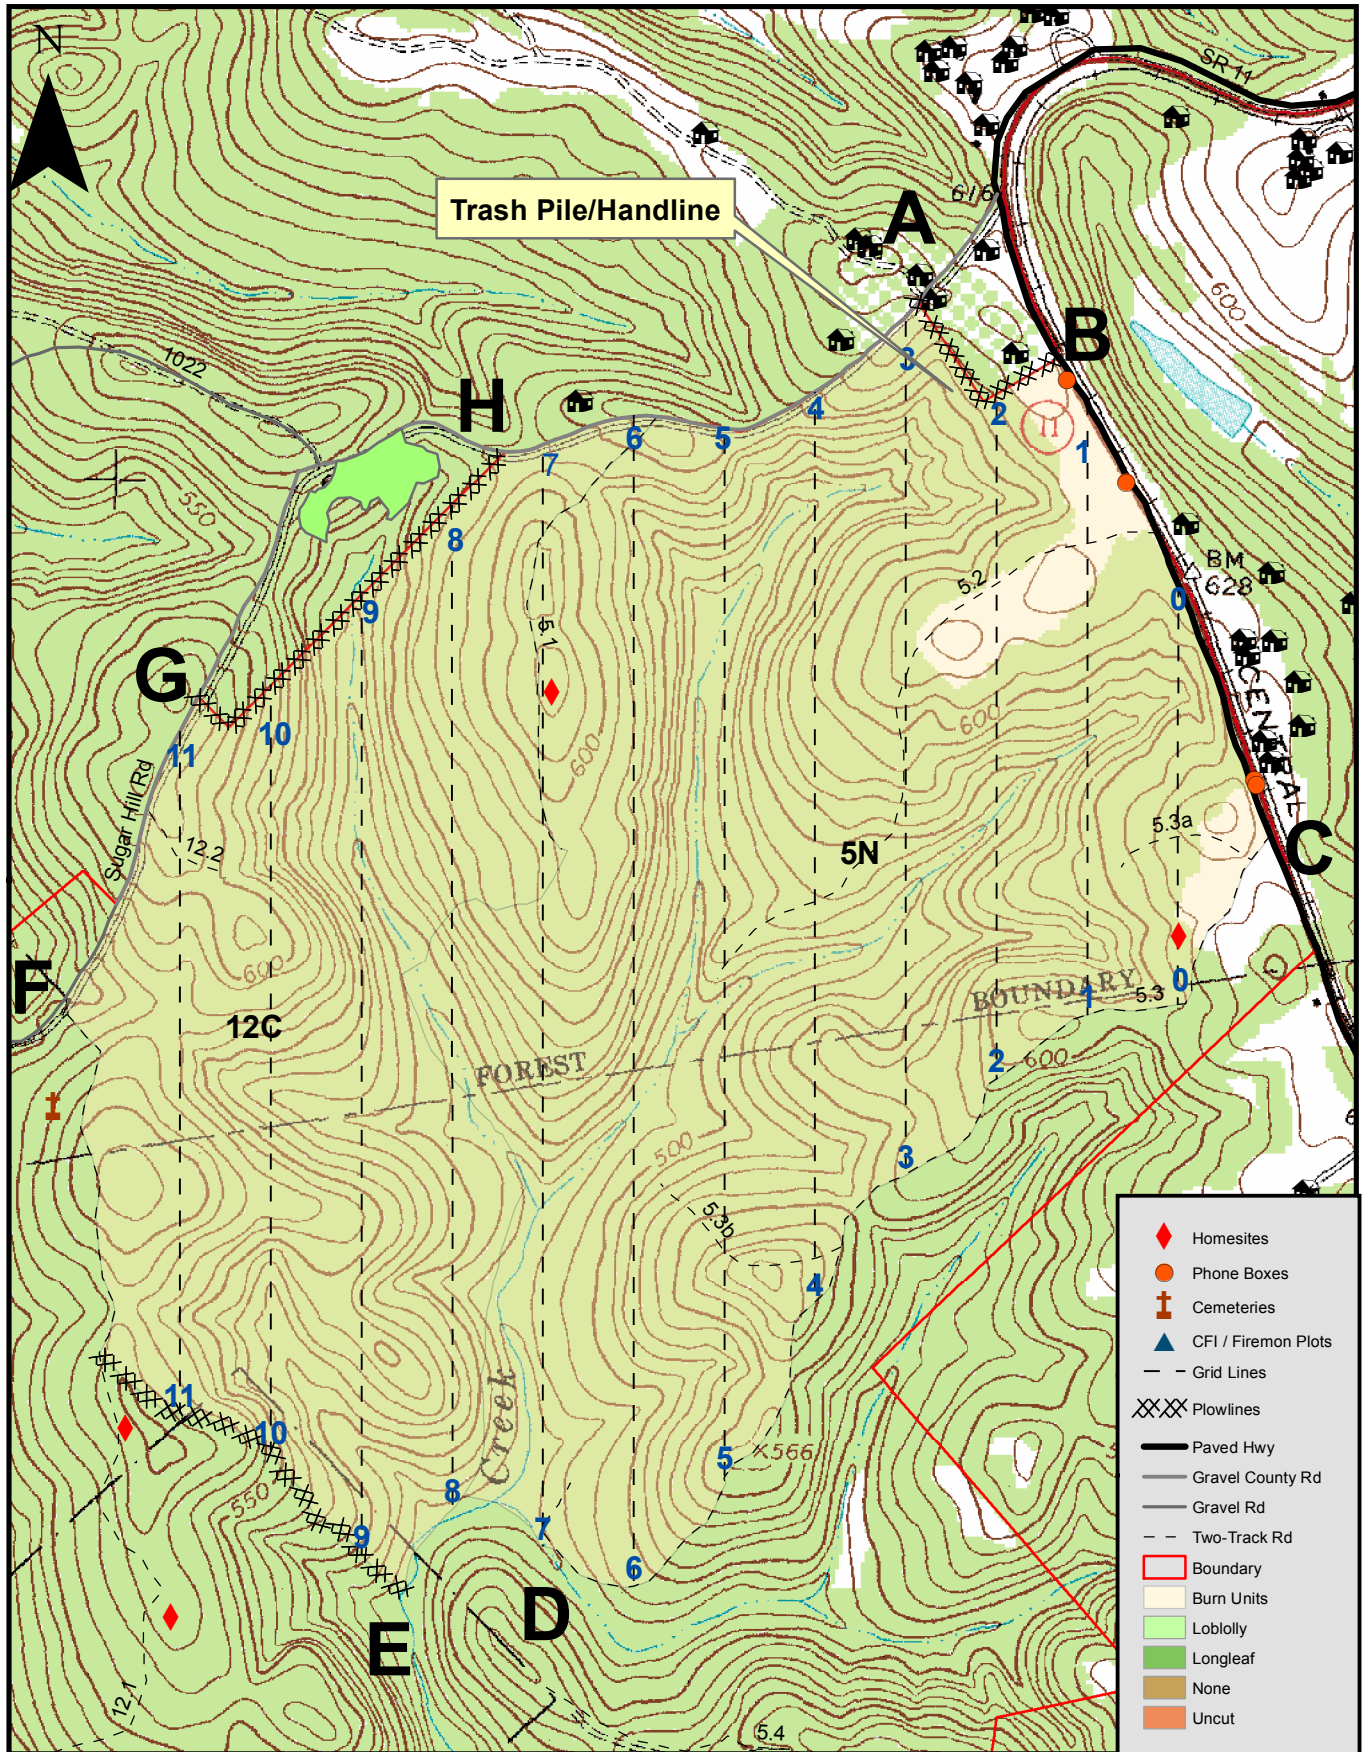

5N/12C (925 acres) East

- ◆ Homesites
- Phone Boxes
- ⊕ Cemeteries
- ▲ CFI / Firemon Plots
- - - Grid Lines
- XXXX Plowlines
- Paved Hwy
- Gravel County Rd
- Gravel Rd
- - - Two-Track Rd
- Boundary
- Burn Units
- Loblolly
- Longleaf
- None
- Uncut