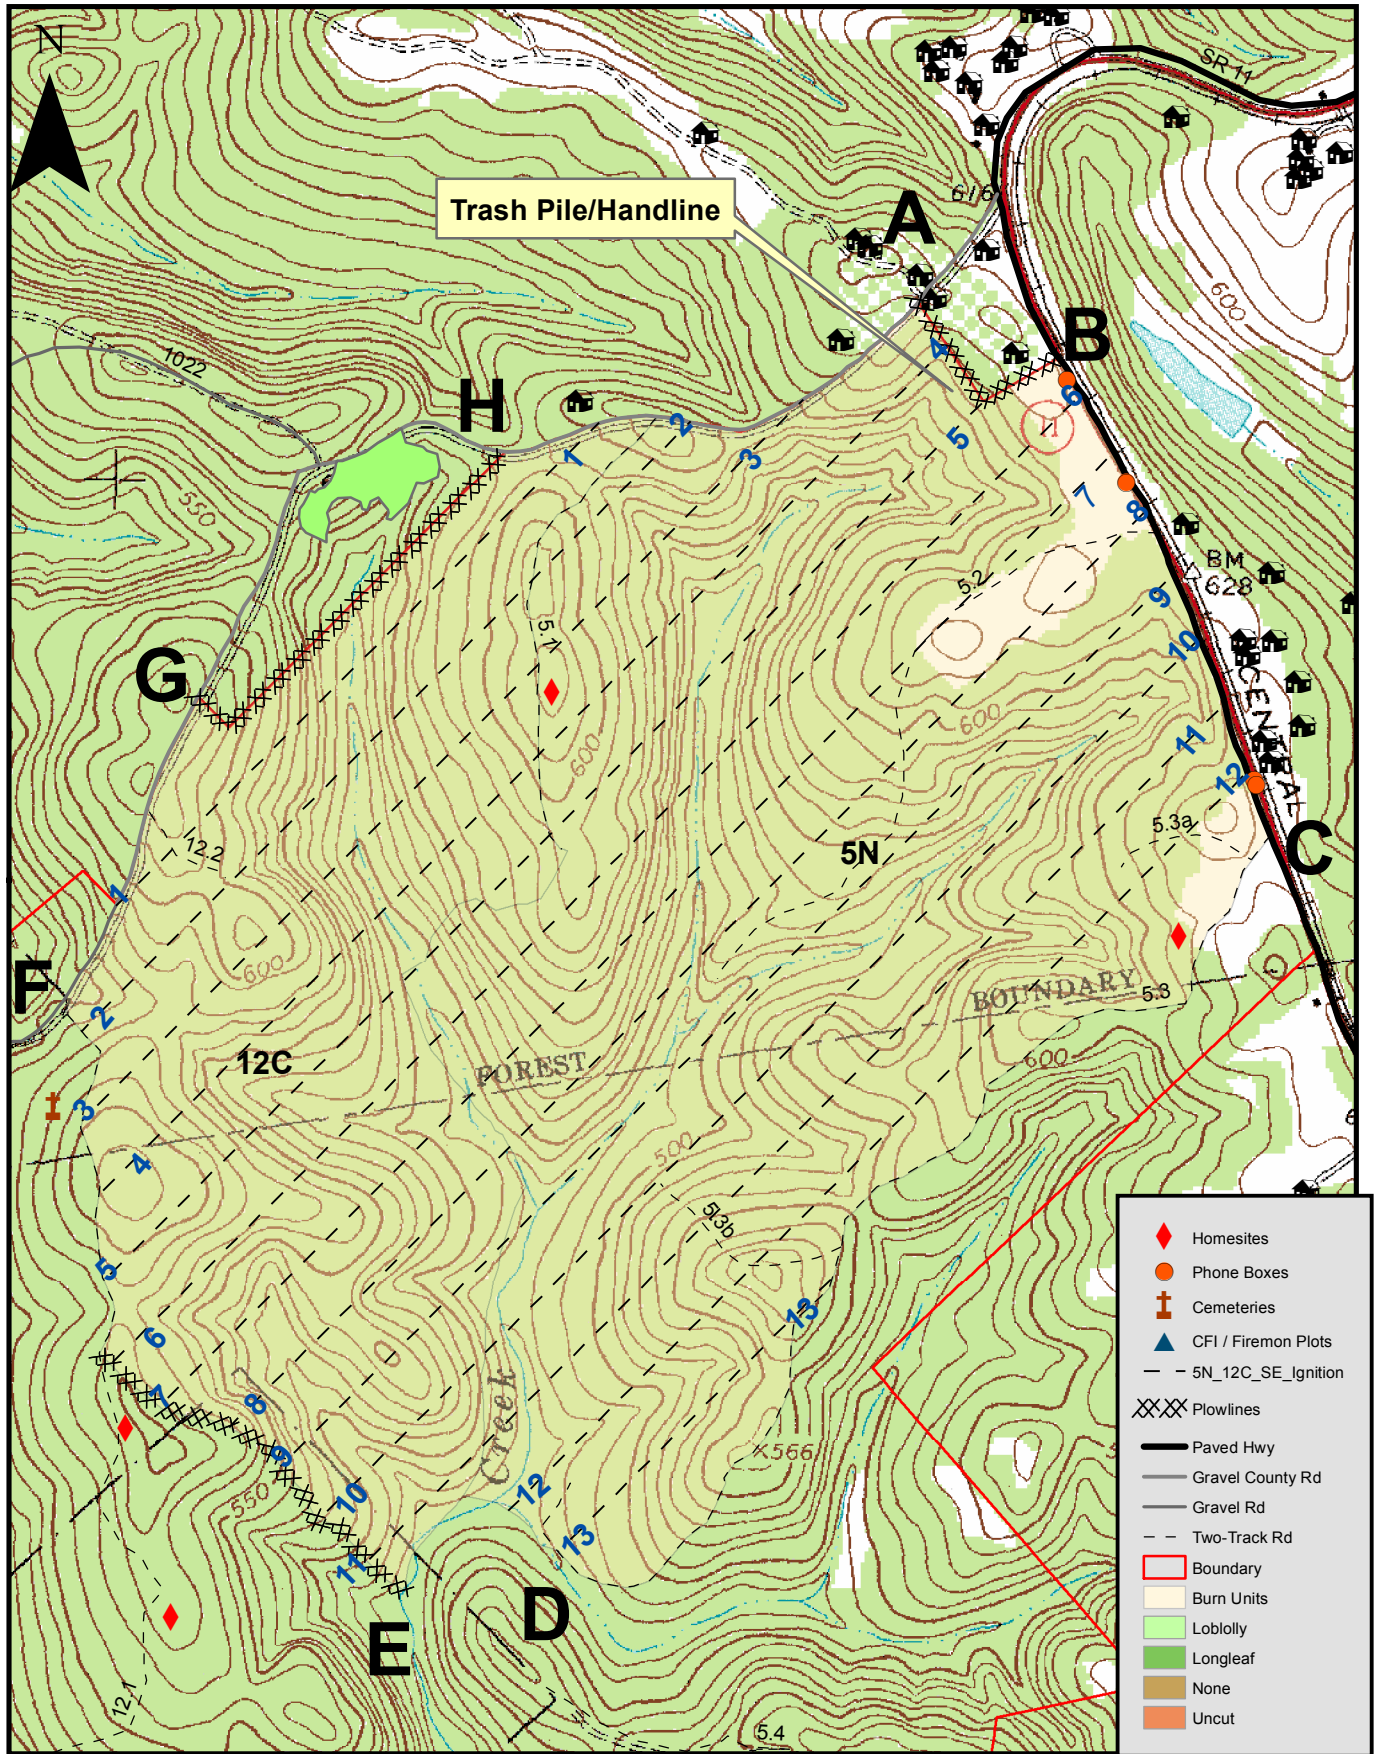

5N/12C (925 acres) Southeast

	Homesites
	Phone Boxes
	Cemeteries
	CFI / Firemon Plots
	5N_12C_SE_Ignition
	Plowlines
	Paved Hwy
	Gravel County Rd
	Gravel Rd
	Two-Track Rd
	Boundary
	Burn Units
	Loblolly
	Longleaf
	None
	Uncut