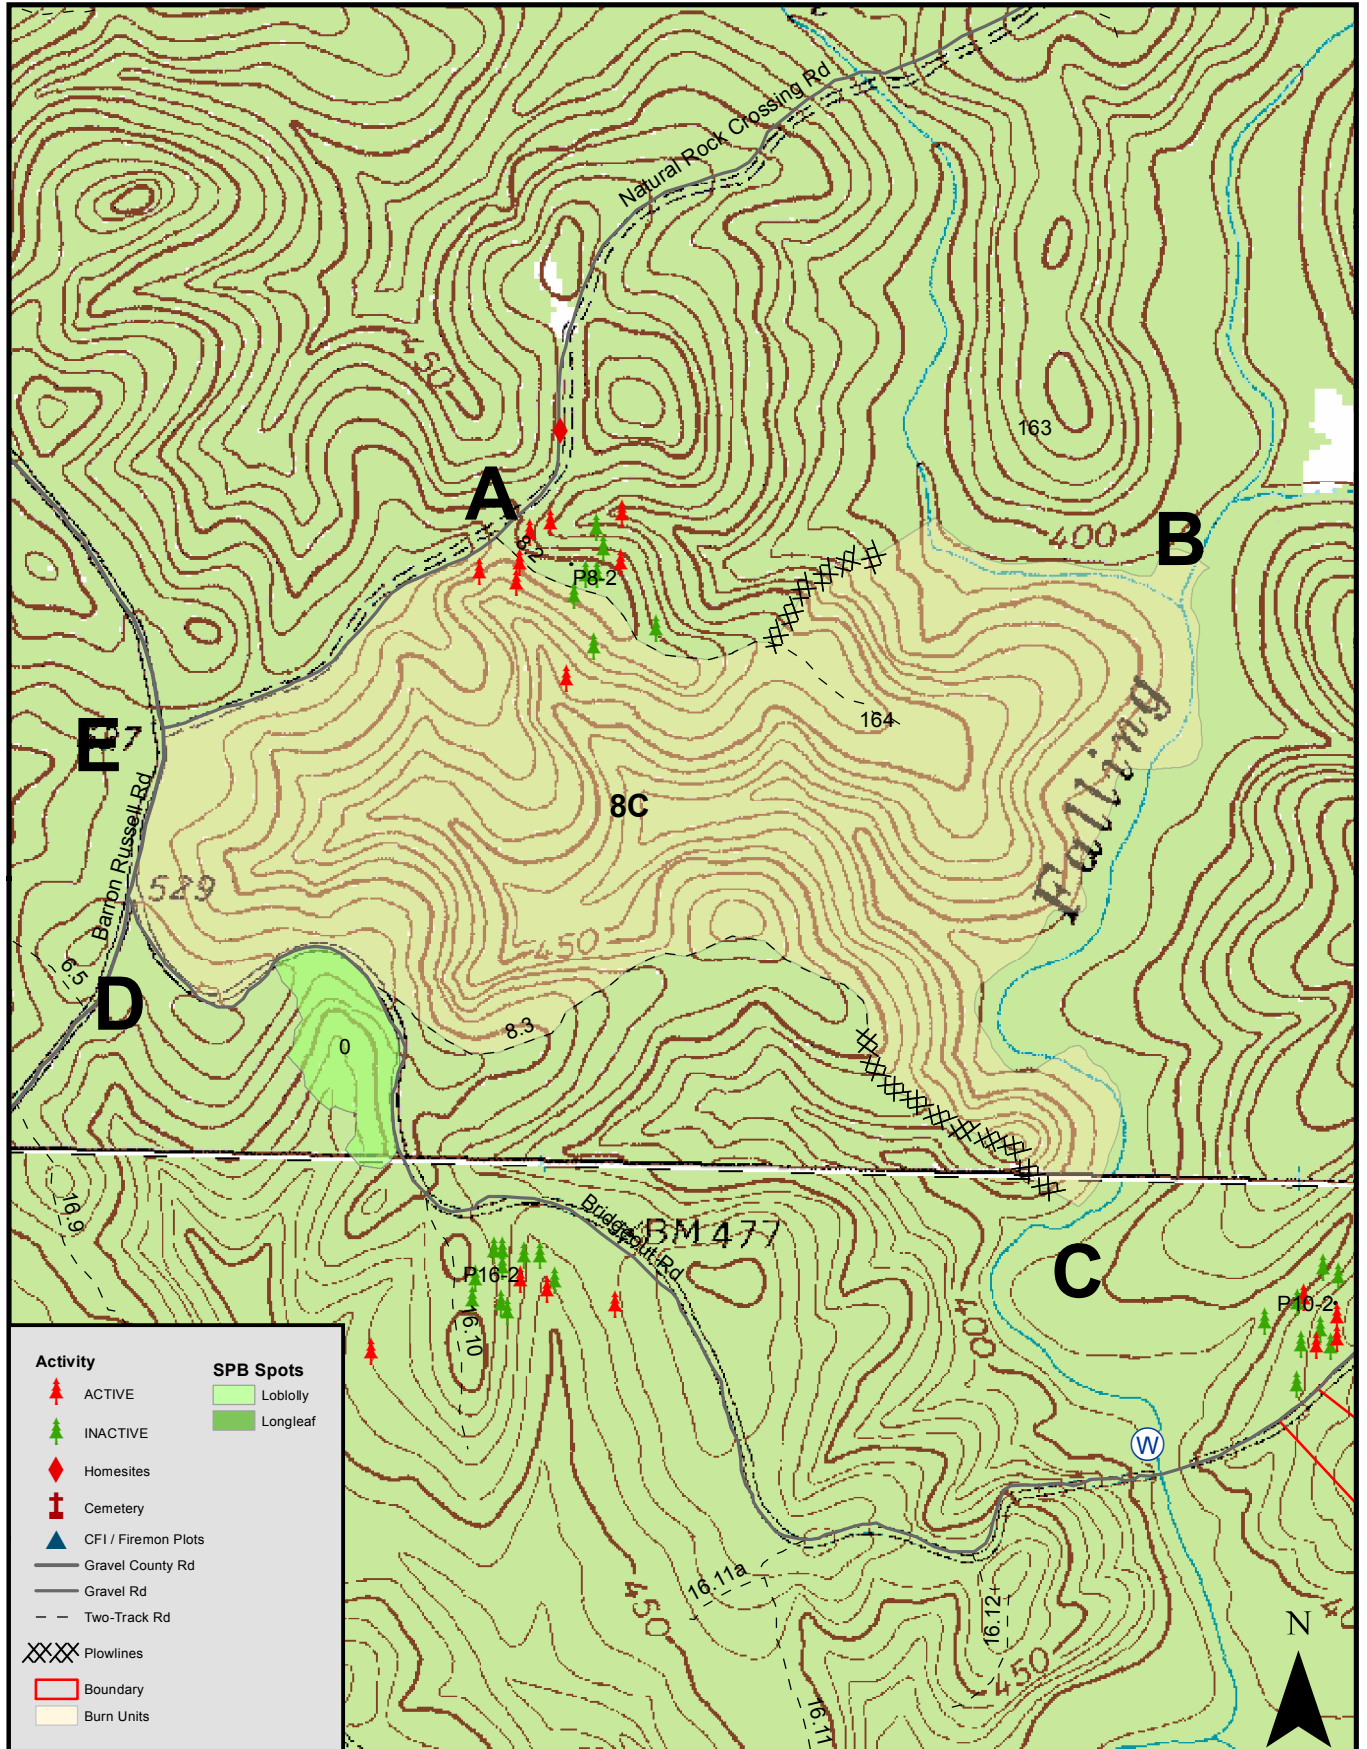

8C (173 acres)

Activity		SPB Spots	
	ACTIVE		Loblolly
	INACTIVE		Longleaf
	Homesites		
	Cemetery		
	CFI / Firemon Plots		
	Gravel County Rd		
	Gravel Rd		
	Two-Track Rd		
	Plowlines		
	Boundary		
	Burn Units		